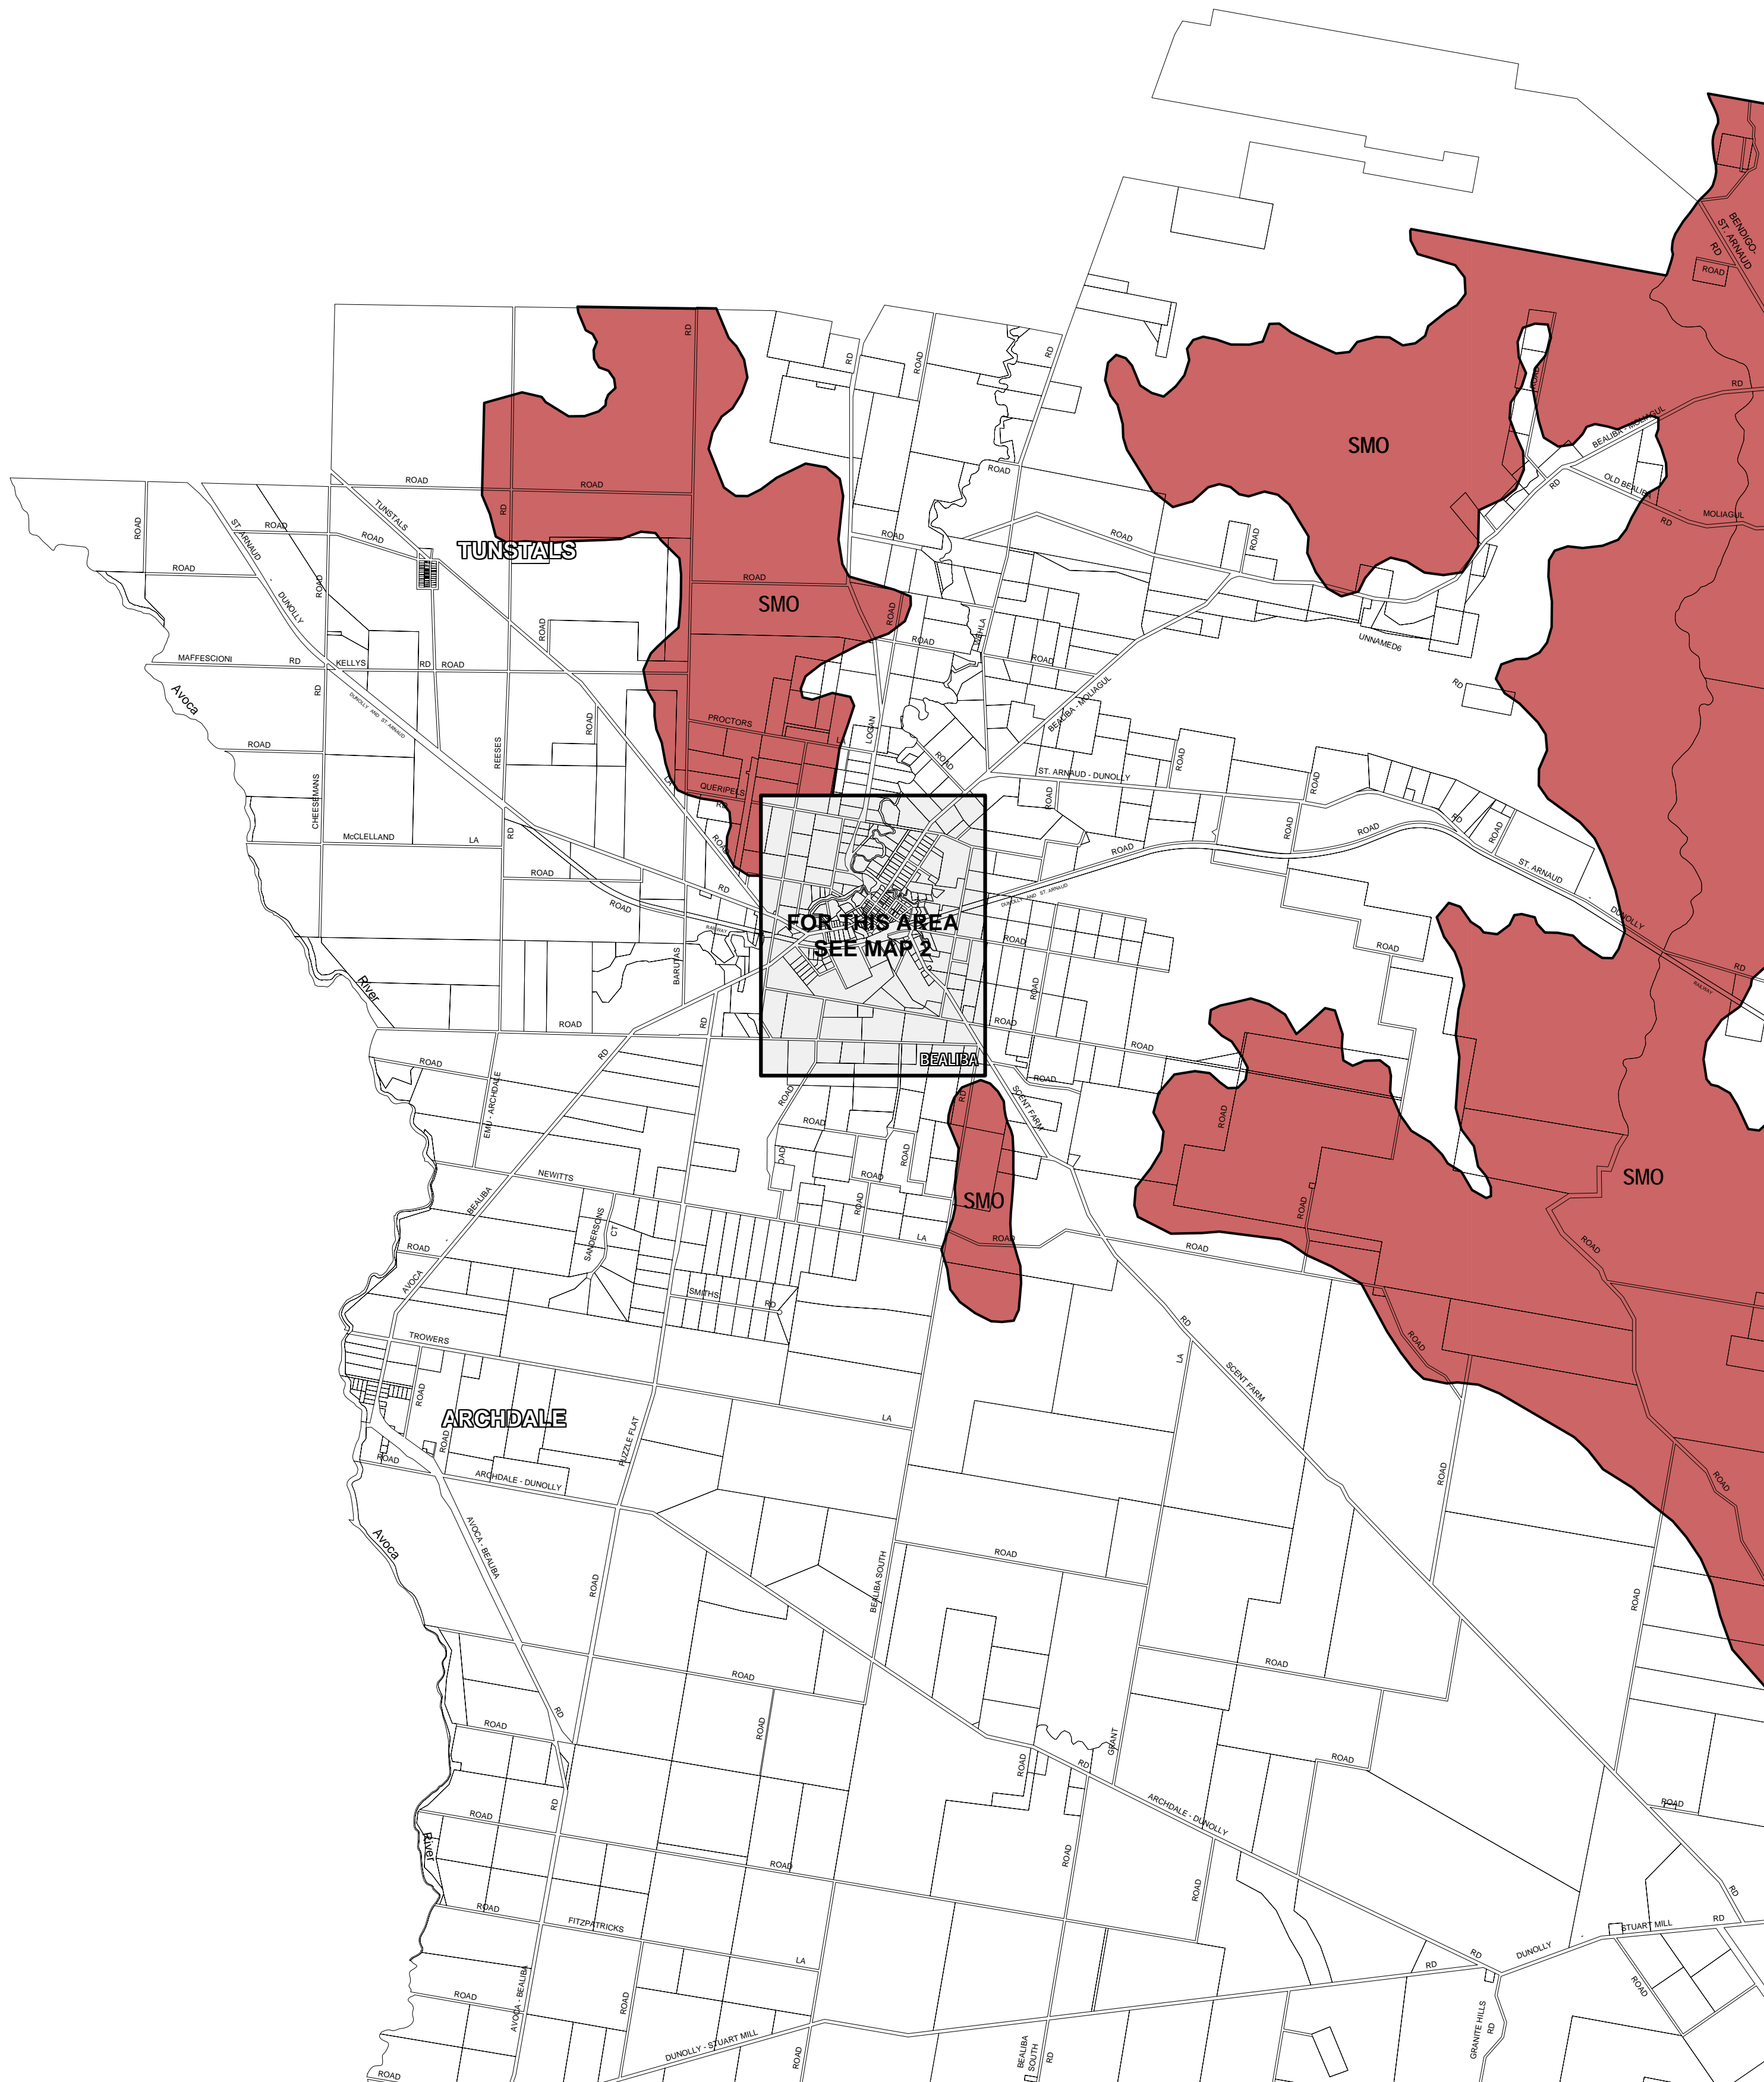

CENTRAL GOLDFIELDS PLANNING SCHEME - LOCAL PROVISION

Overlays
SMO Salinity Management Overlay

Printed: 13/9/2007