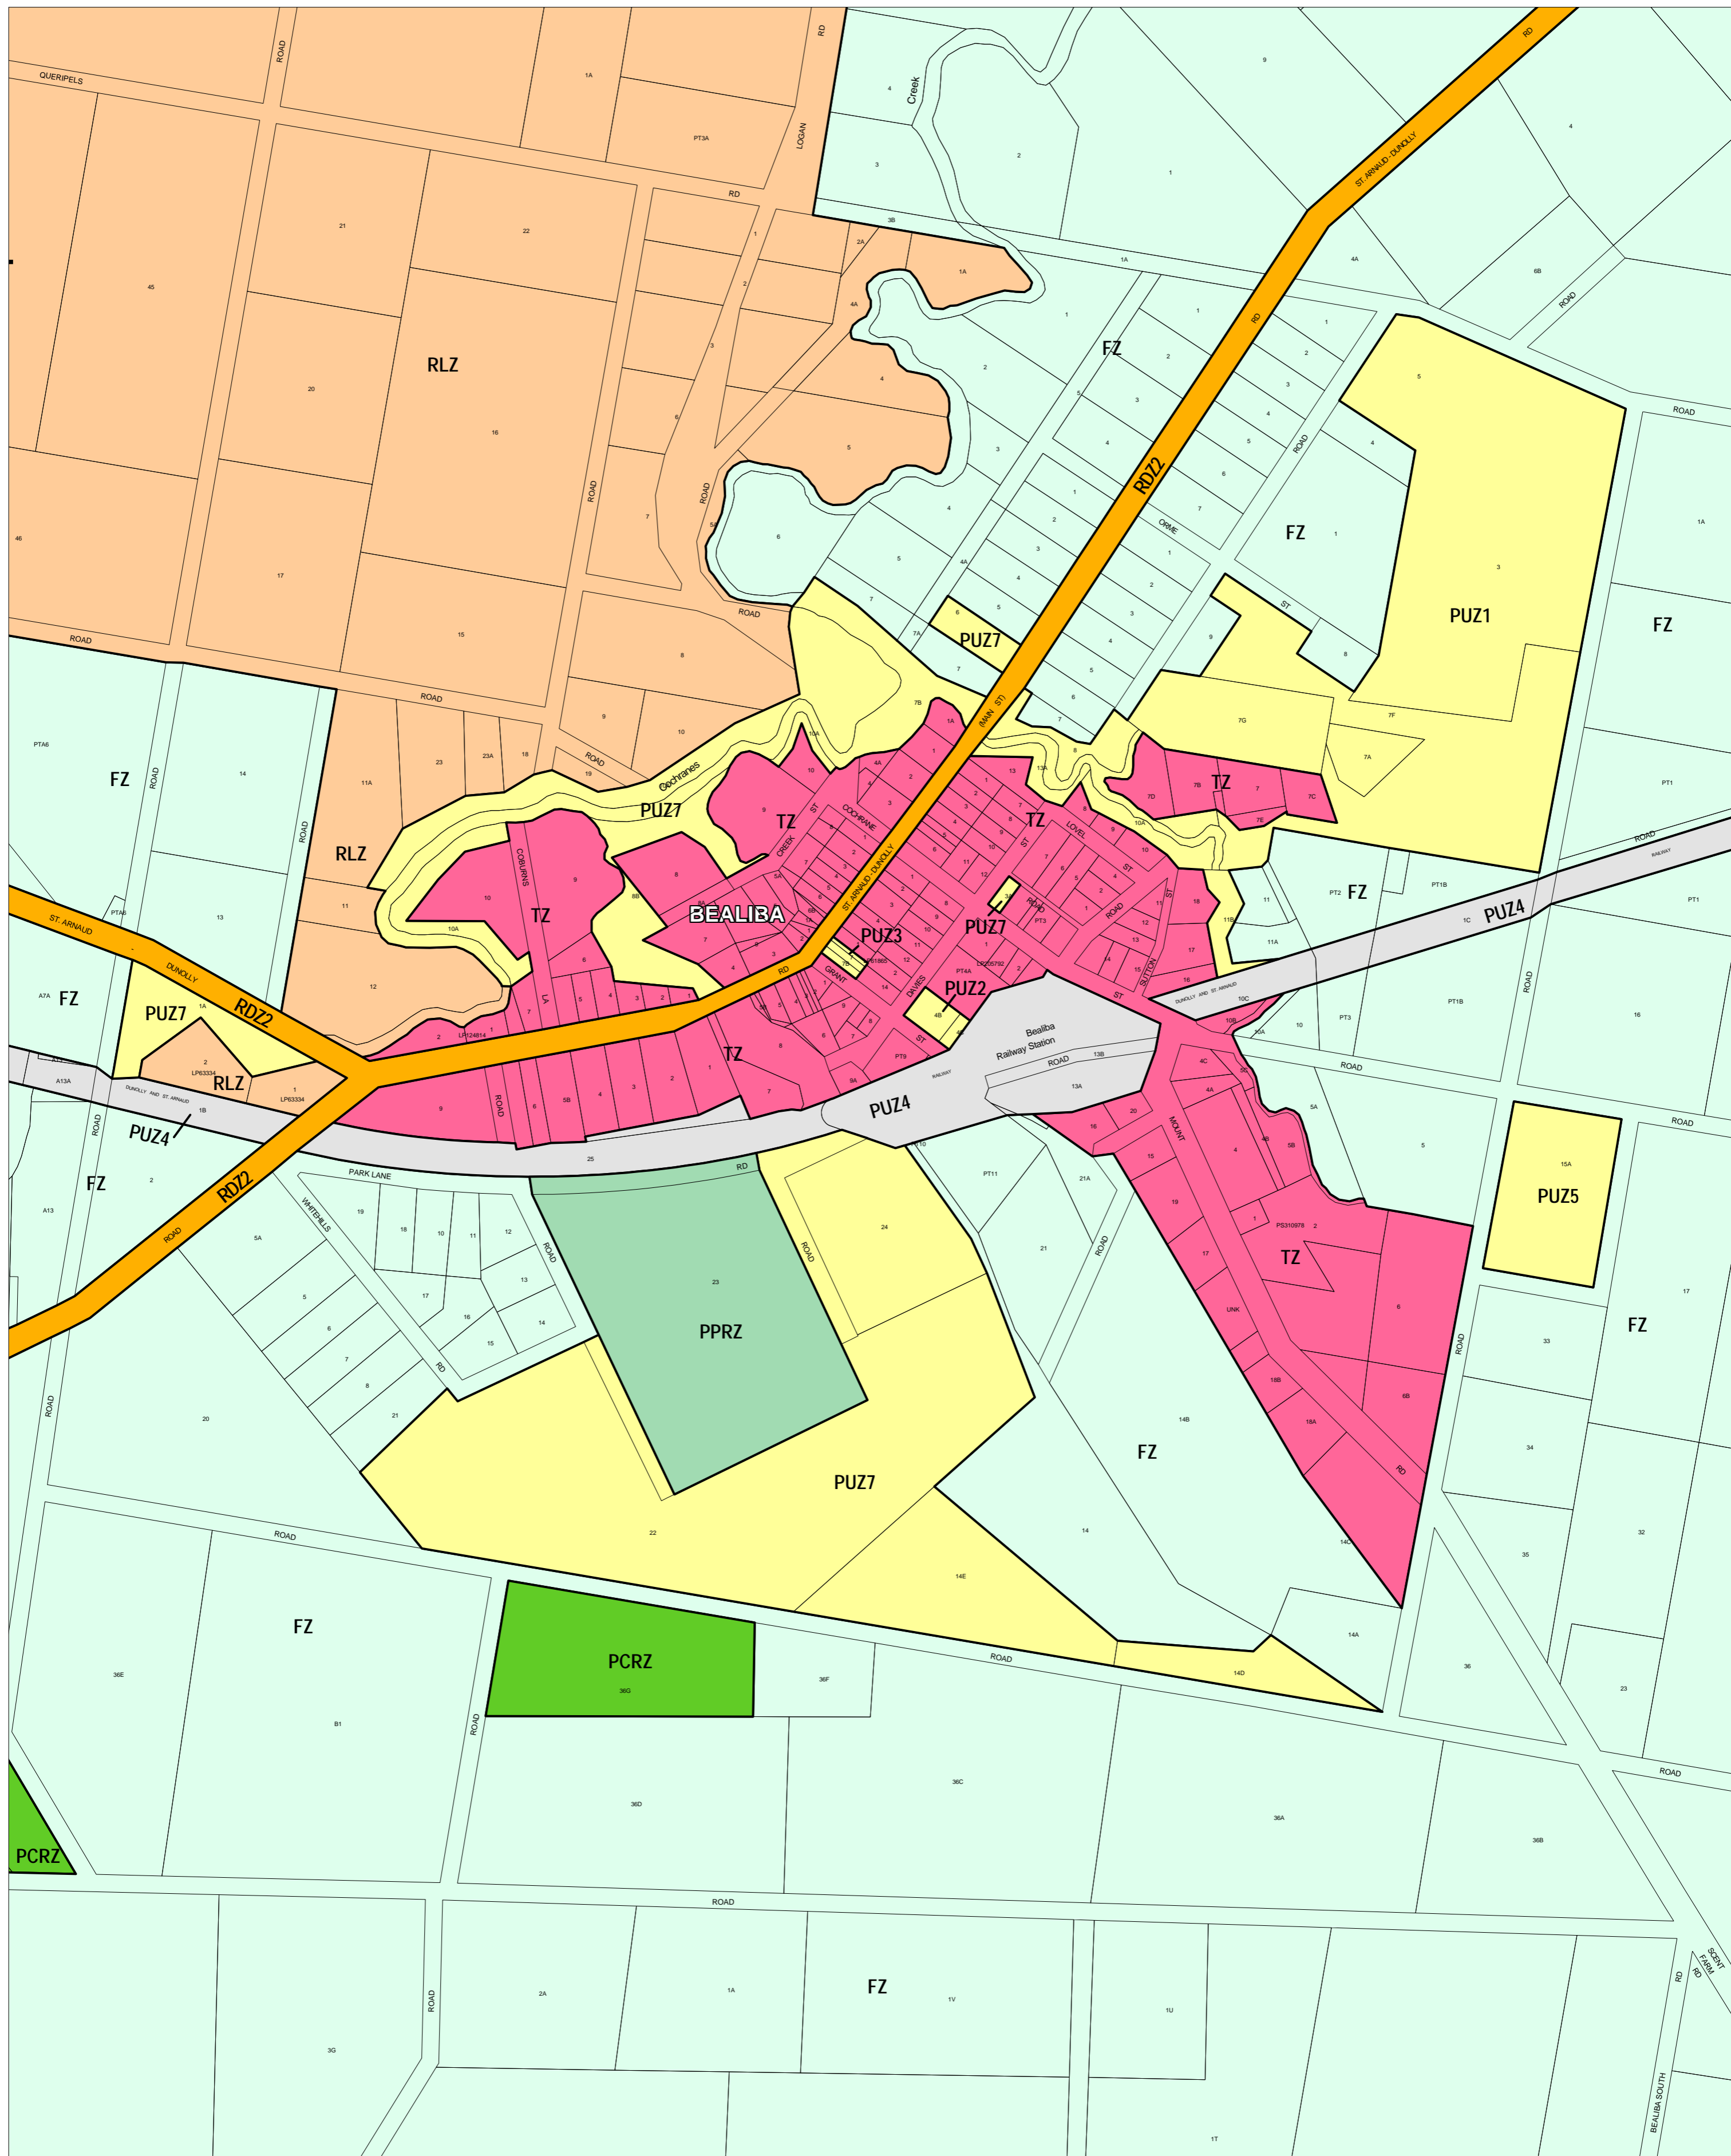

CENTRAL GOLDFIELDS PLANNING SCHEME - LOCAL PROVISION

Public Land	PUZ4 Public Use Zone Transport
PCRZ Public Conservation And Resource Zone	RDZ2 Road Zone Category 2
PPRZ Public Park And Recreation Zone	Residential
PUZ5 Public Use Zone Cemetery/crematorium	TZ Township Zone
PUZ2 Public Use Zone Education	FZ Farming Zone
PUZ3 Public Use Zone Health And Community	RLZ Rural Living Zone
PUZ7 Public Use Zone Other Public Use	
PUZ1 Public Use Zone Service And Utility	

100 0 100 200 300 400 500 m

AUSTRALIAN MAP GRID ZONE 54

INDEX TO ADJOINING METRIC SERIES MAP

Printed: 27/7/2006

AMENDMENT C9