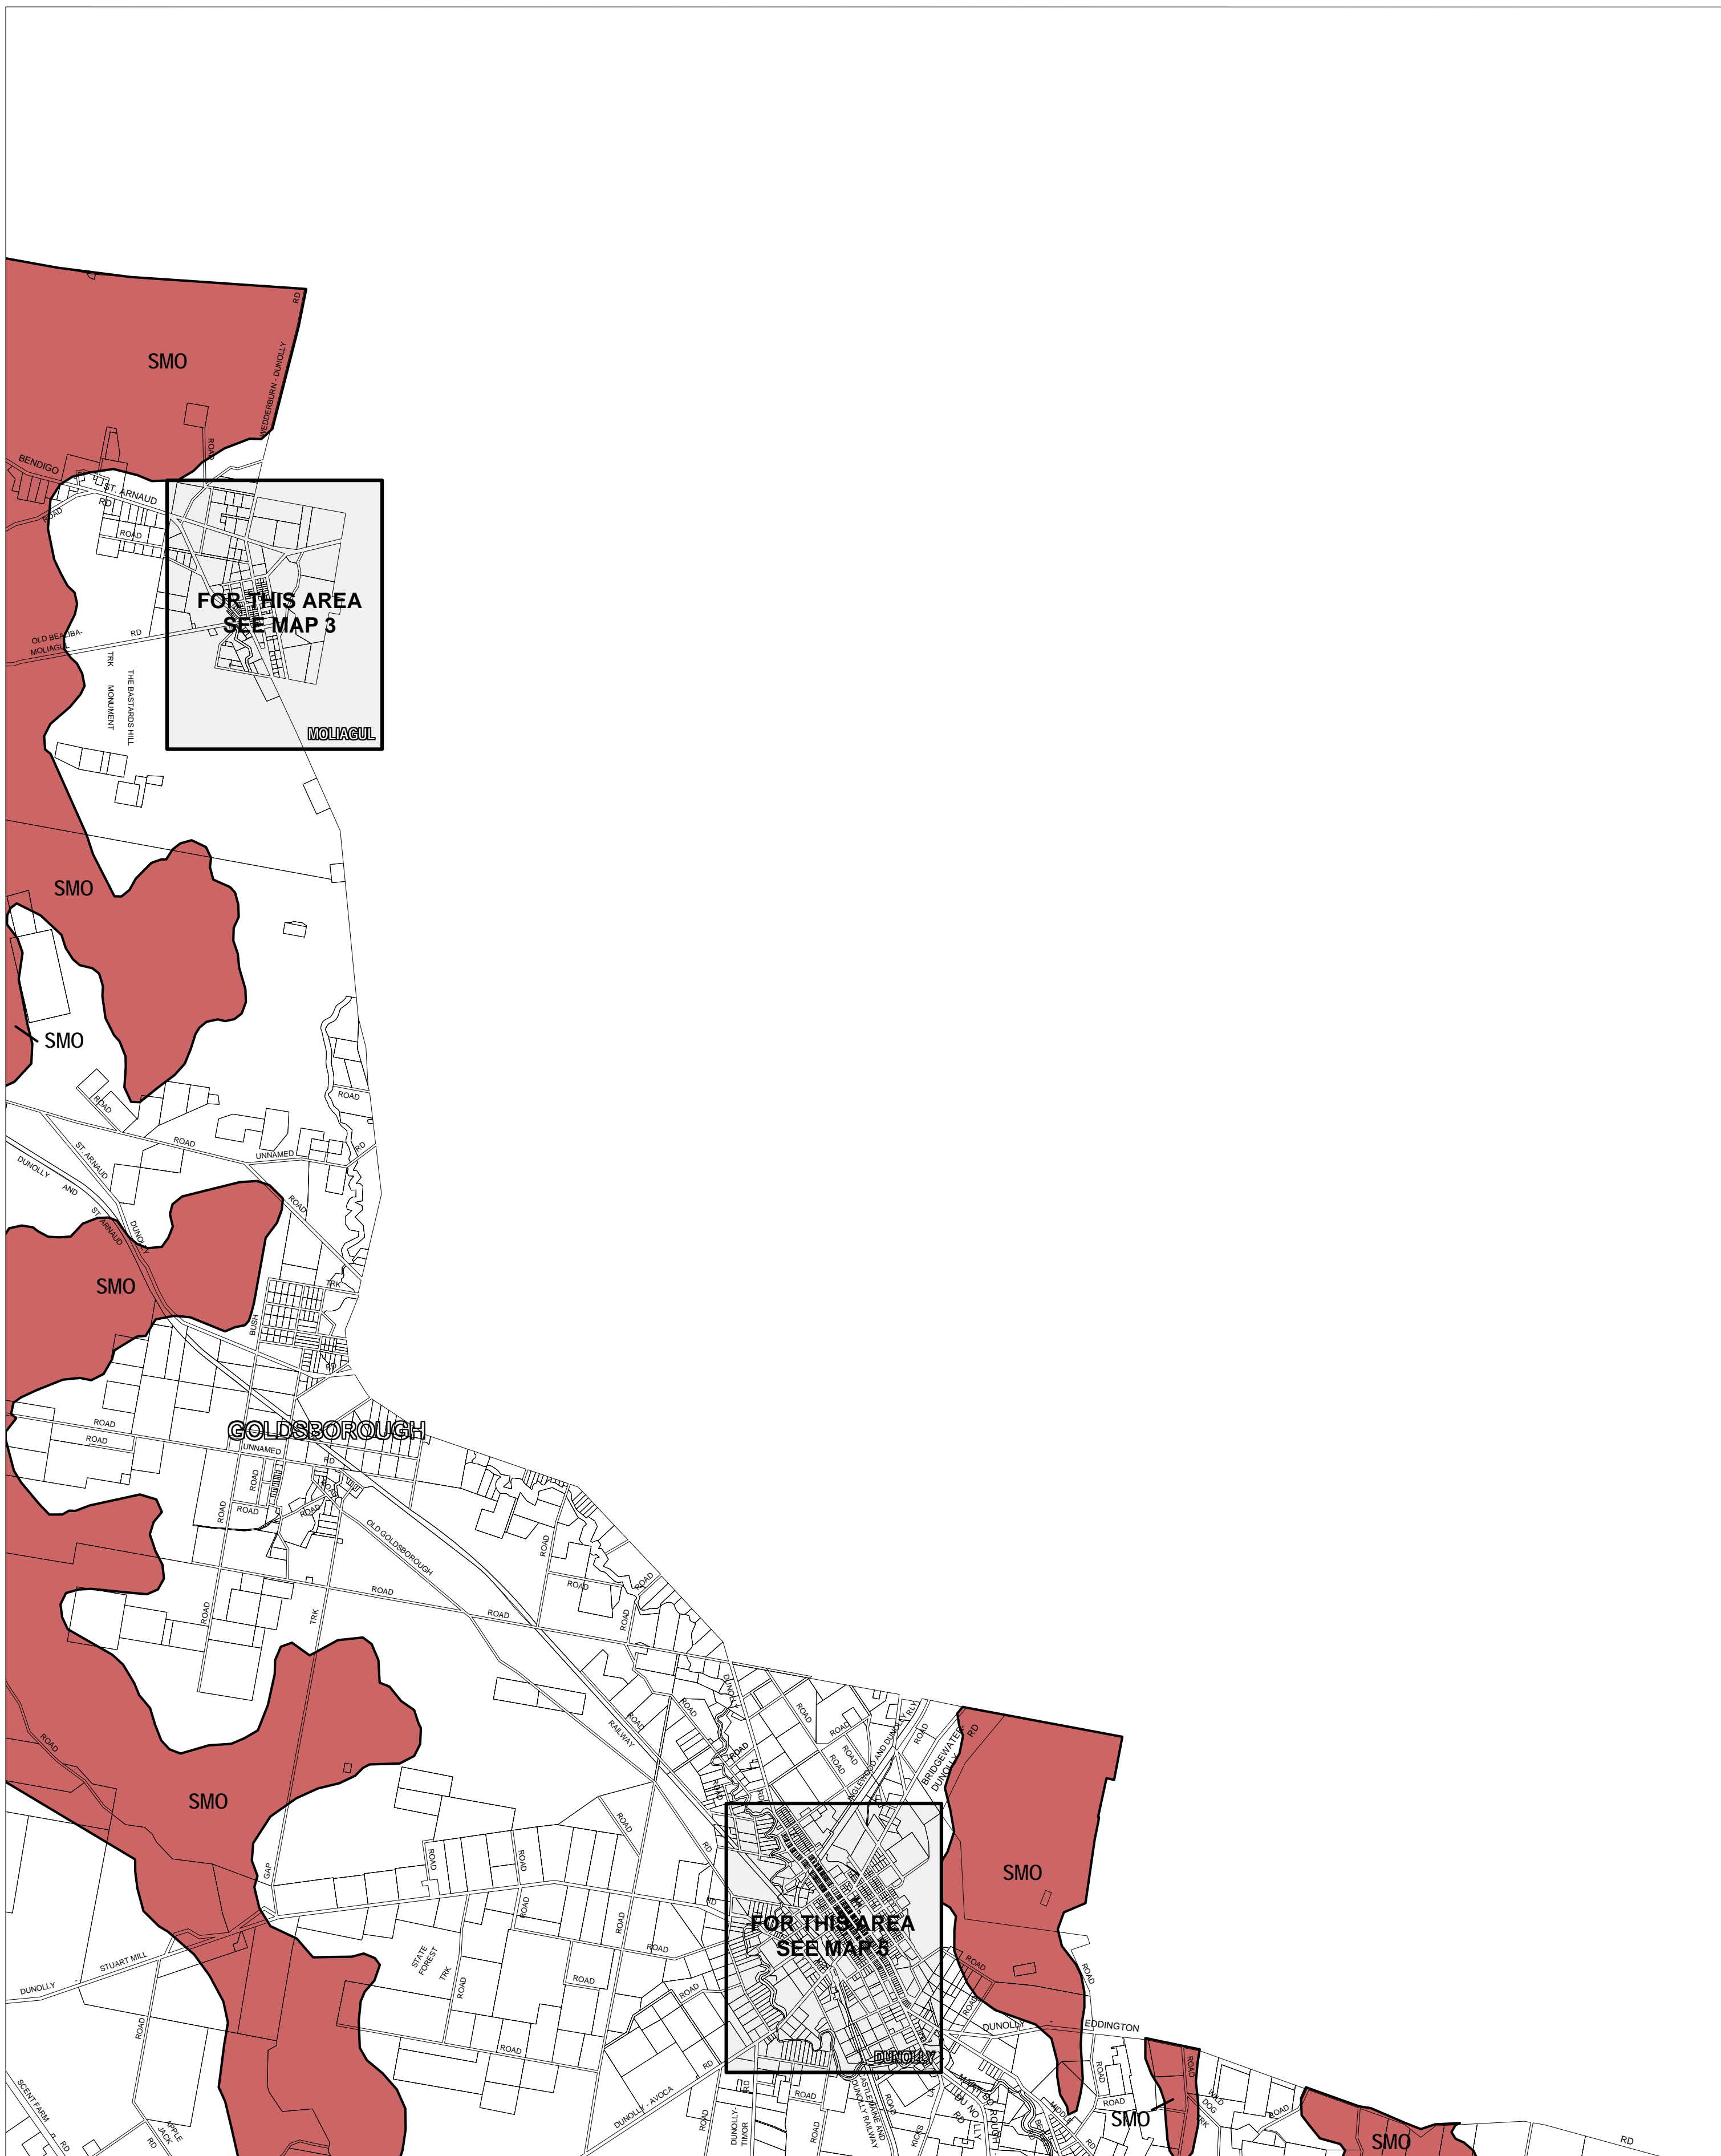

CENTRAL GOLDFIELDS PLANNING SCHEME - LOCAL PROVISION

Overlays

- SMO Salinity Management Overlay

AUSTRALIAN MAP GRID ZONE 54

Printed: 13/9/2007