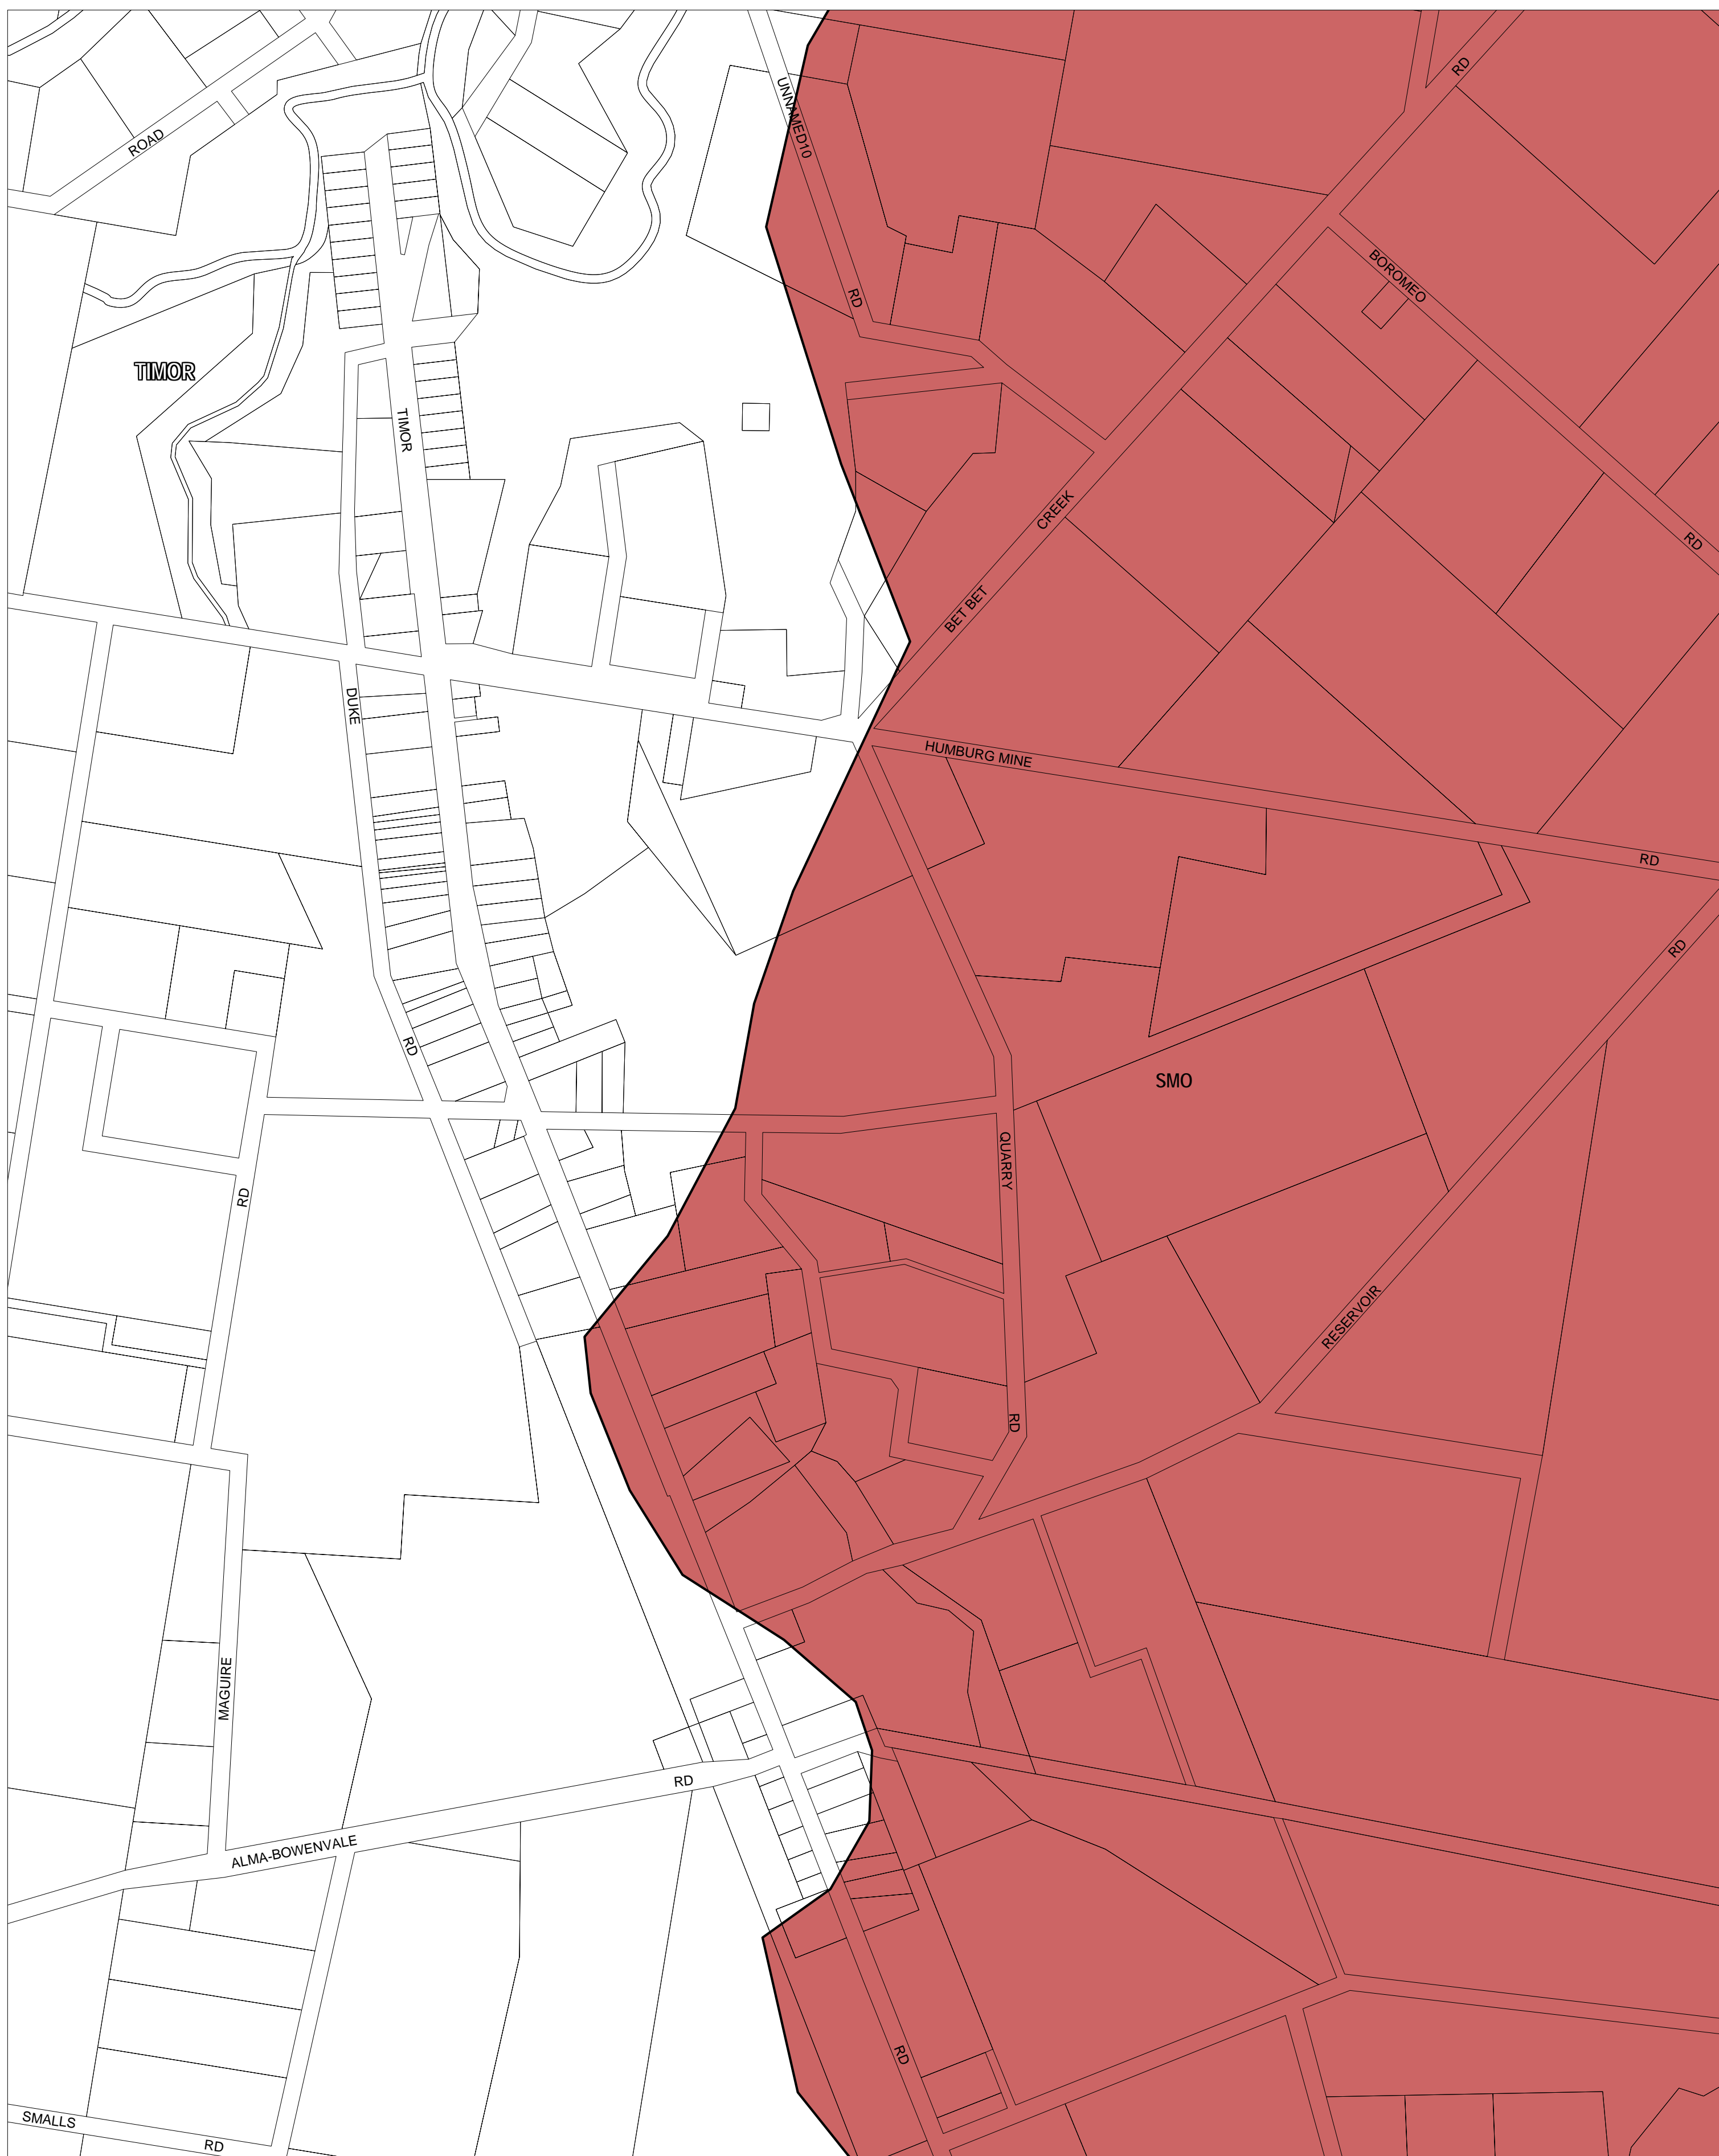

CENTRAL GOLDFIELDS PLANNING SCHEME - LOCAL PROVISION

Overlays

Salinity Management Overlay

AUSTRALIAN MAP GRID ZONE 54

Printed: 13/9/2007