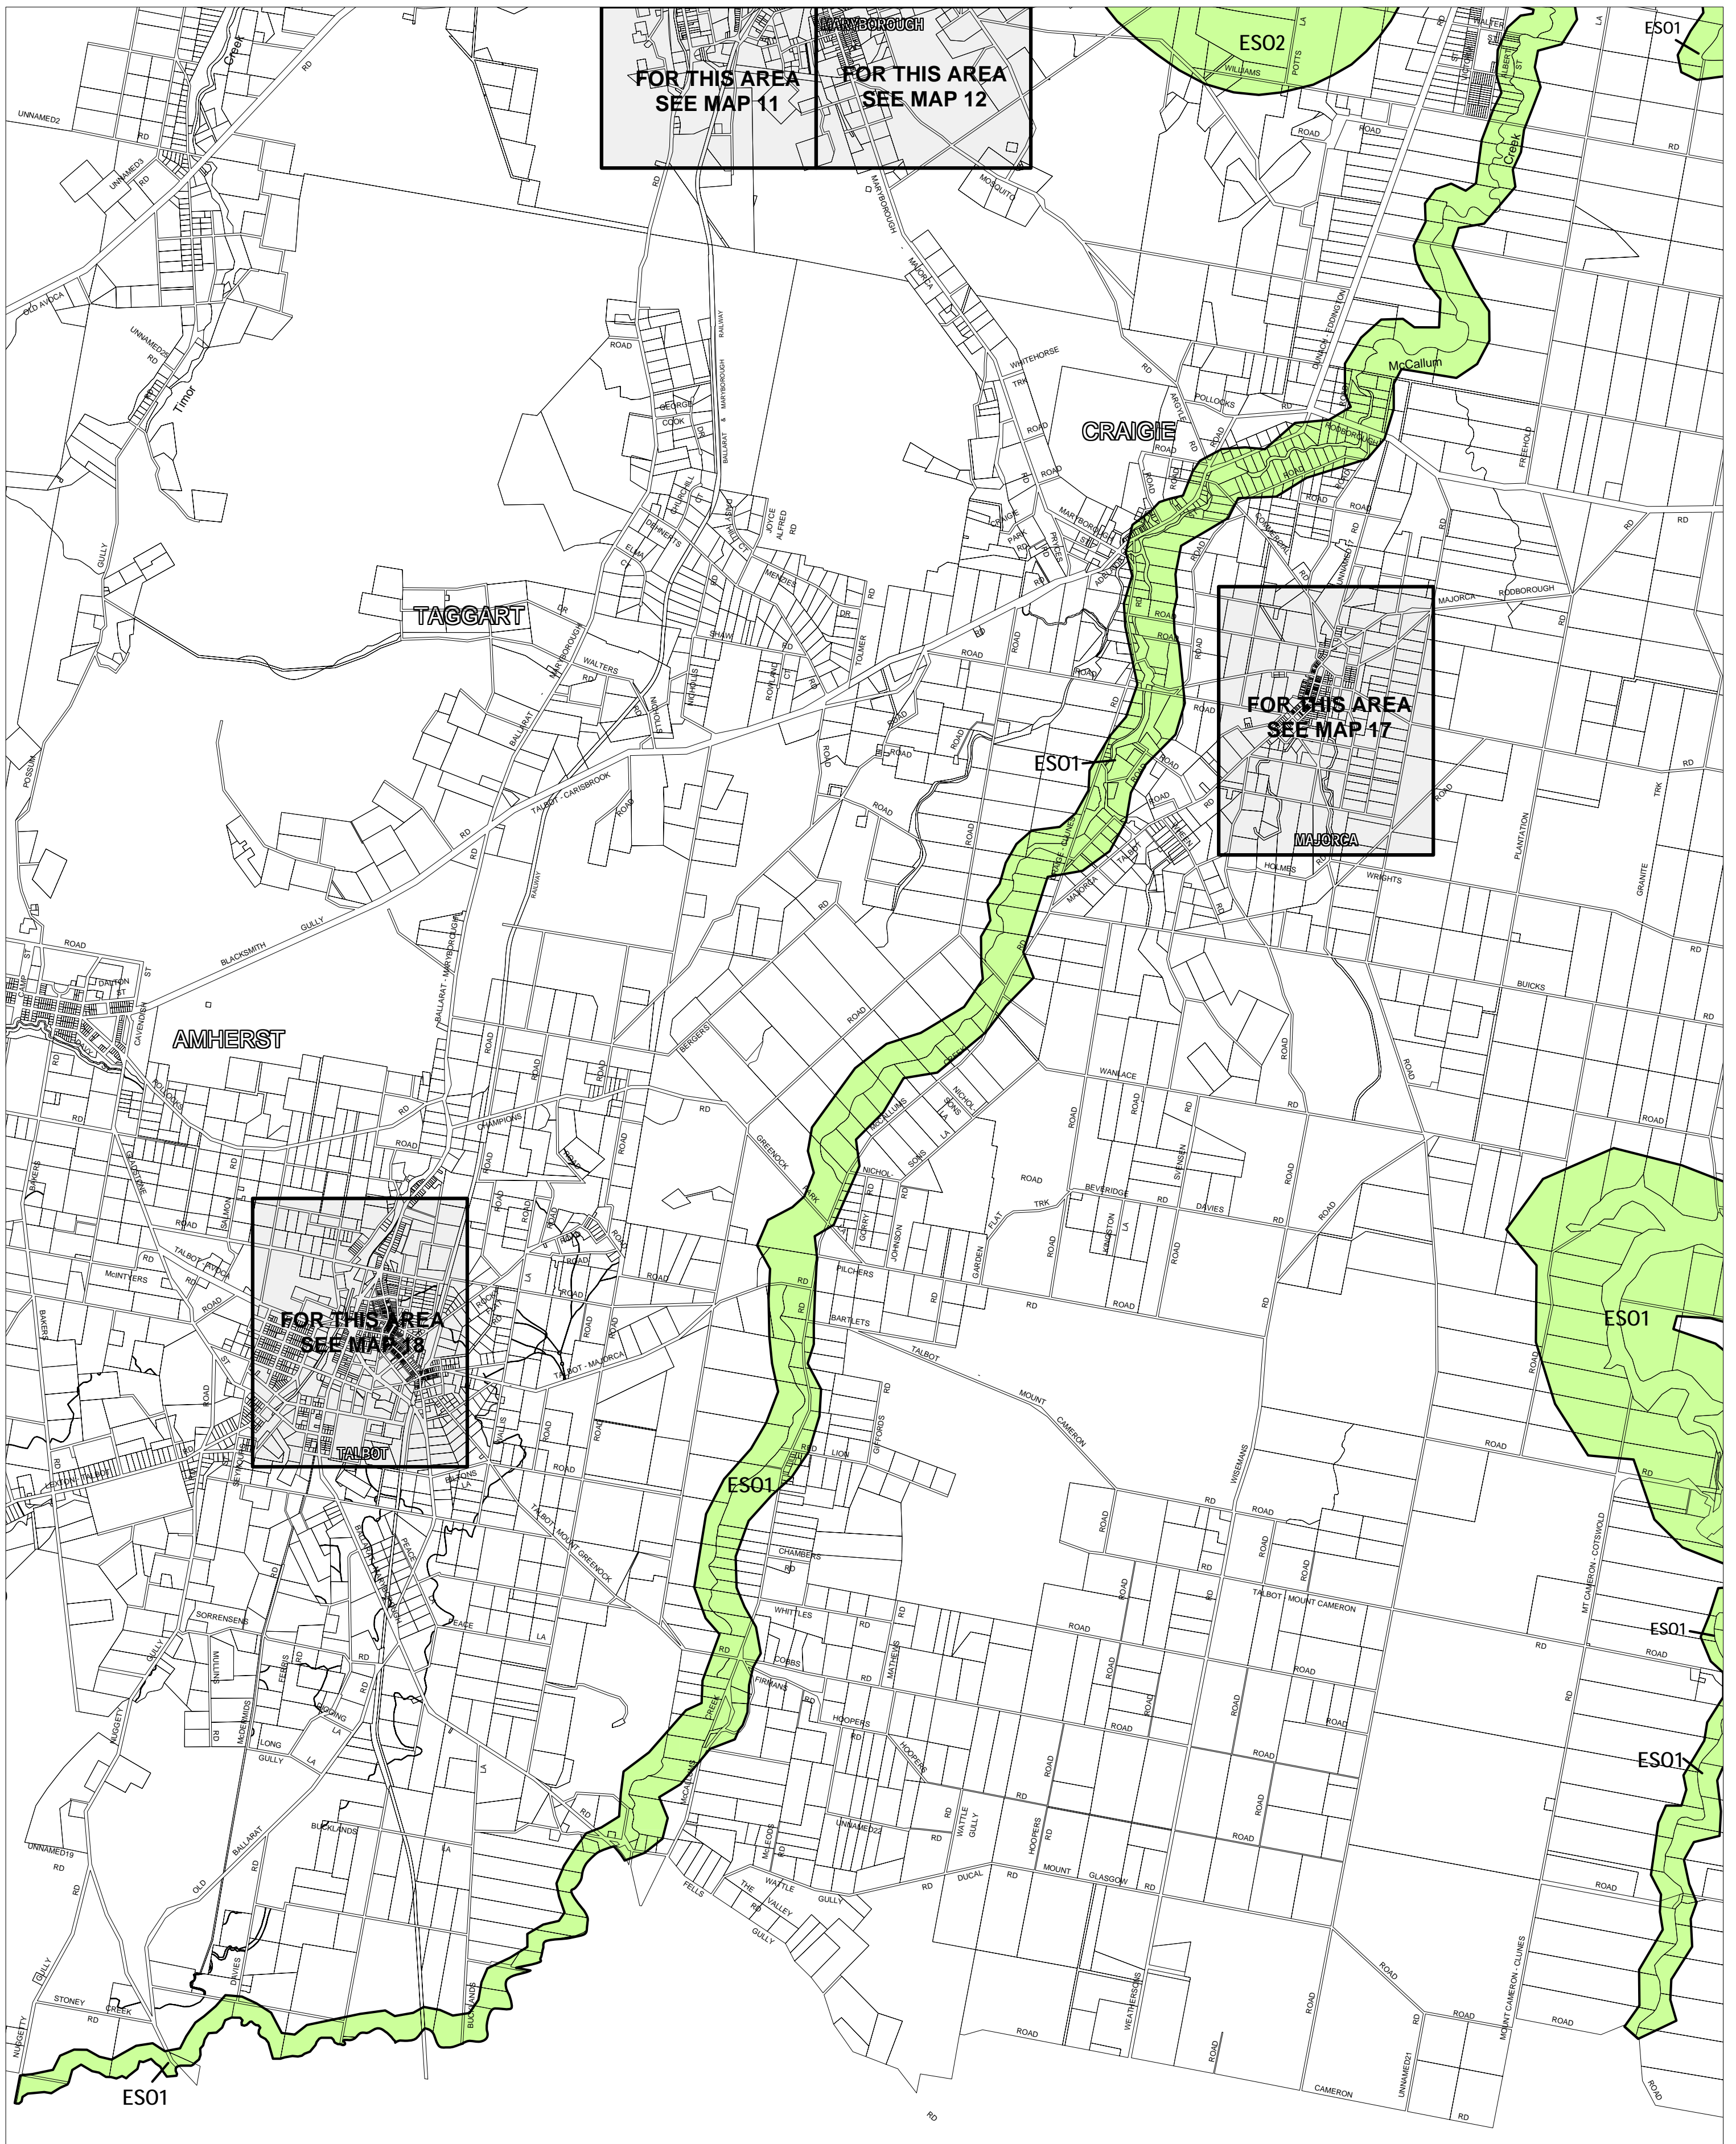

CENTRAL GOLDFIELDS PLANNING SCHEME - LOCAL PROVISION

Overlays

- ESO1 Environmental Significance Overlay - Schedule 1
- ESO2 Environmental Significance Overlay - Schedule 2

Printed: 13/9/2007