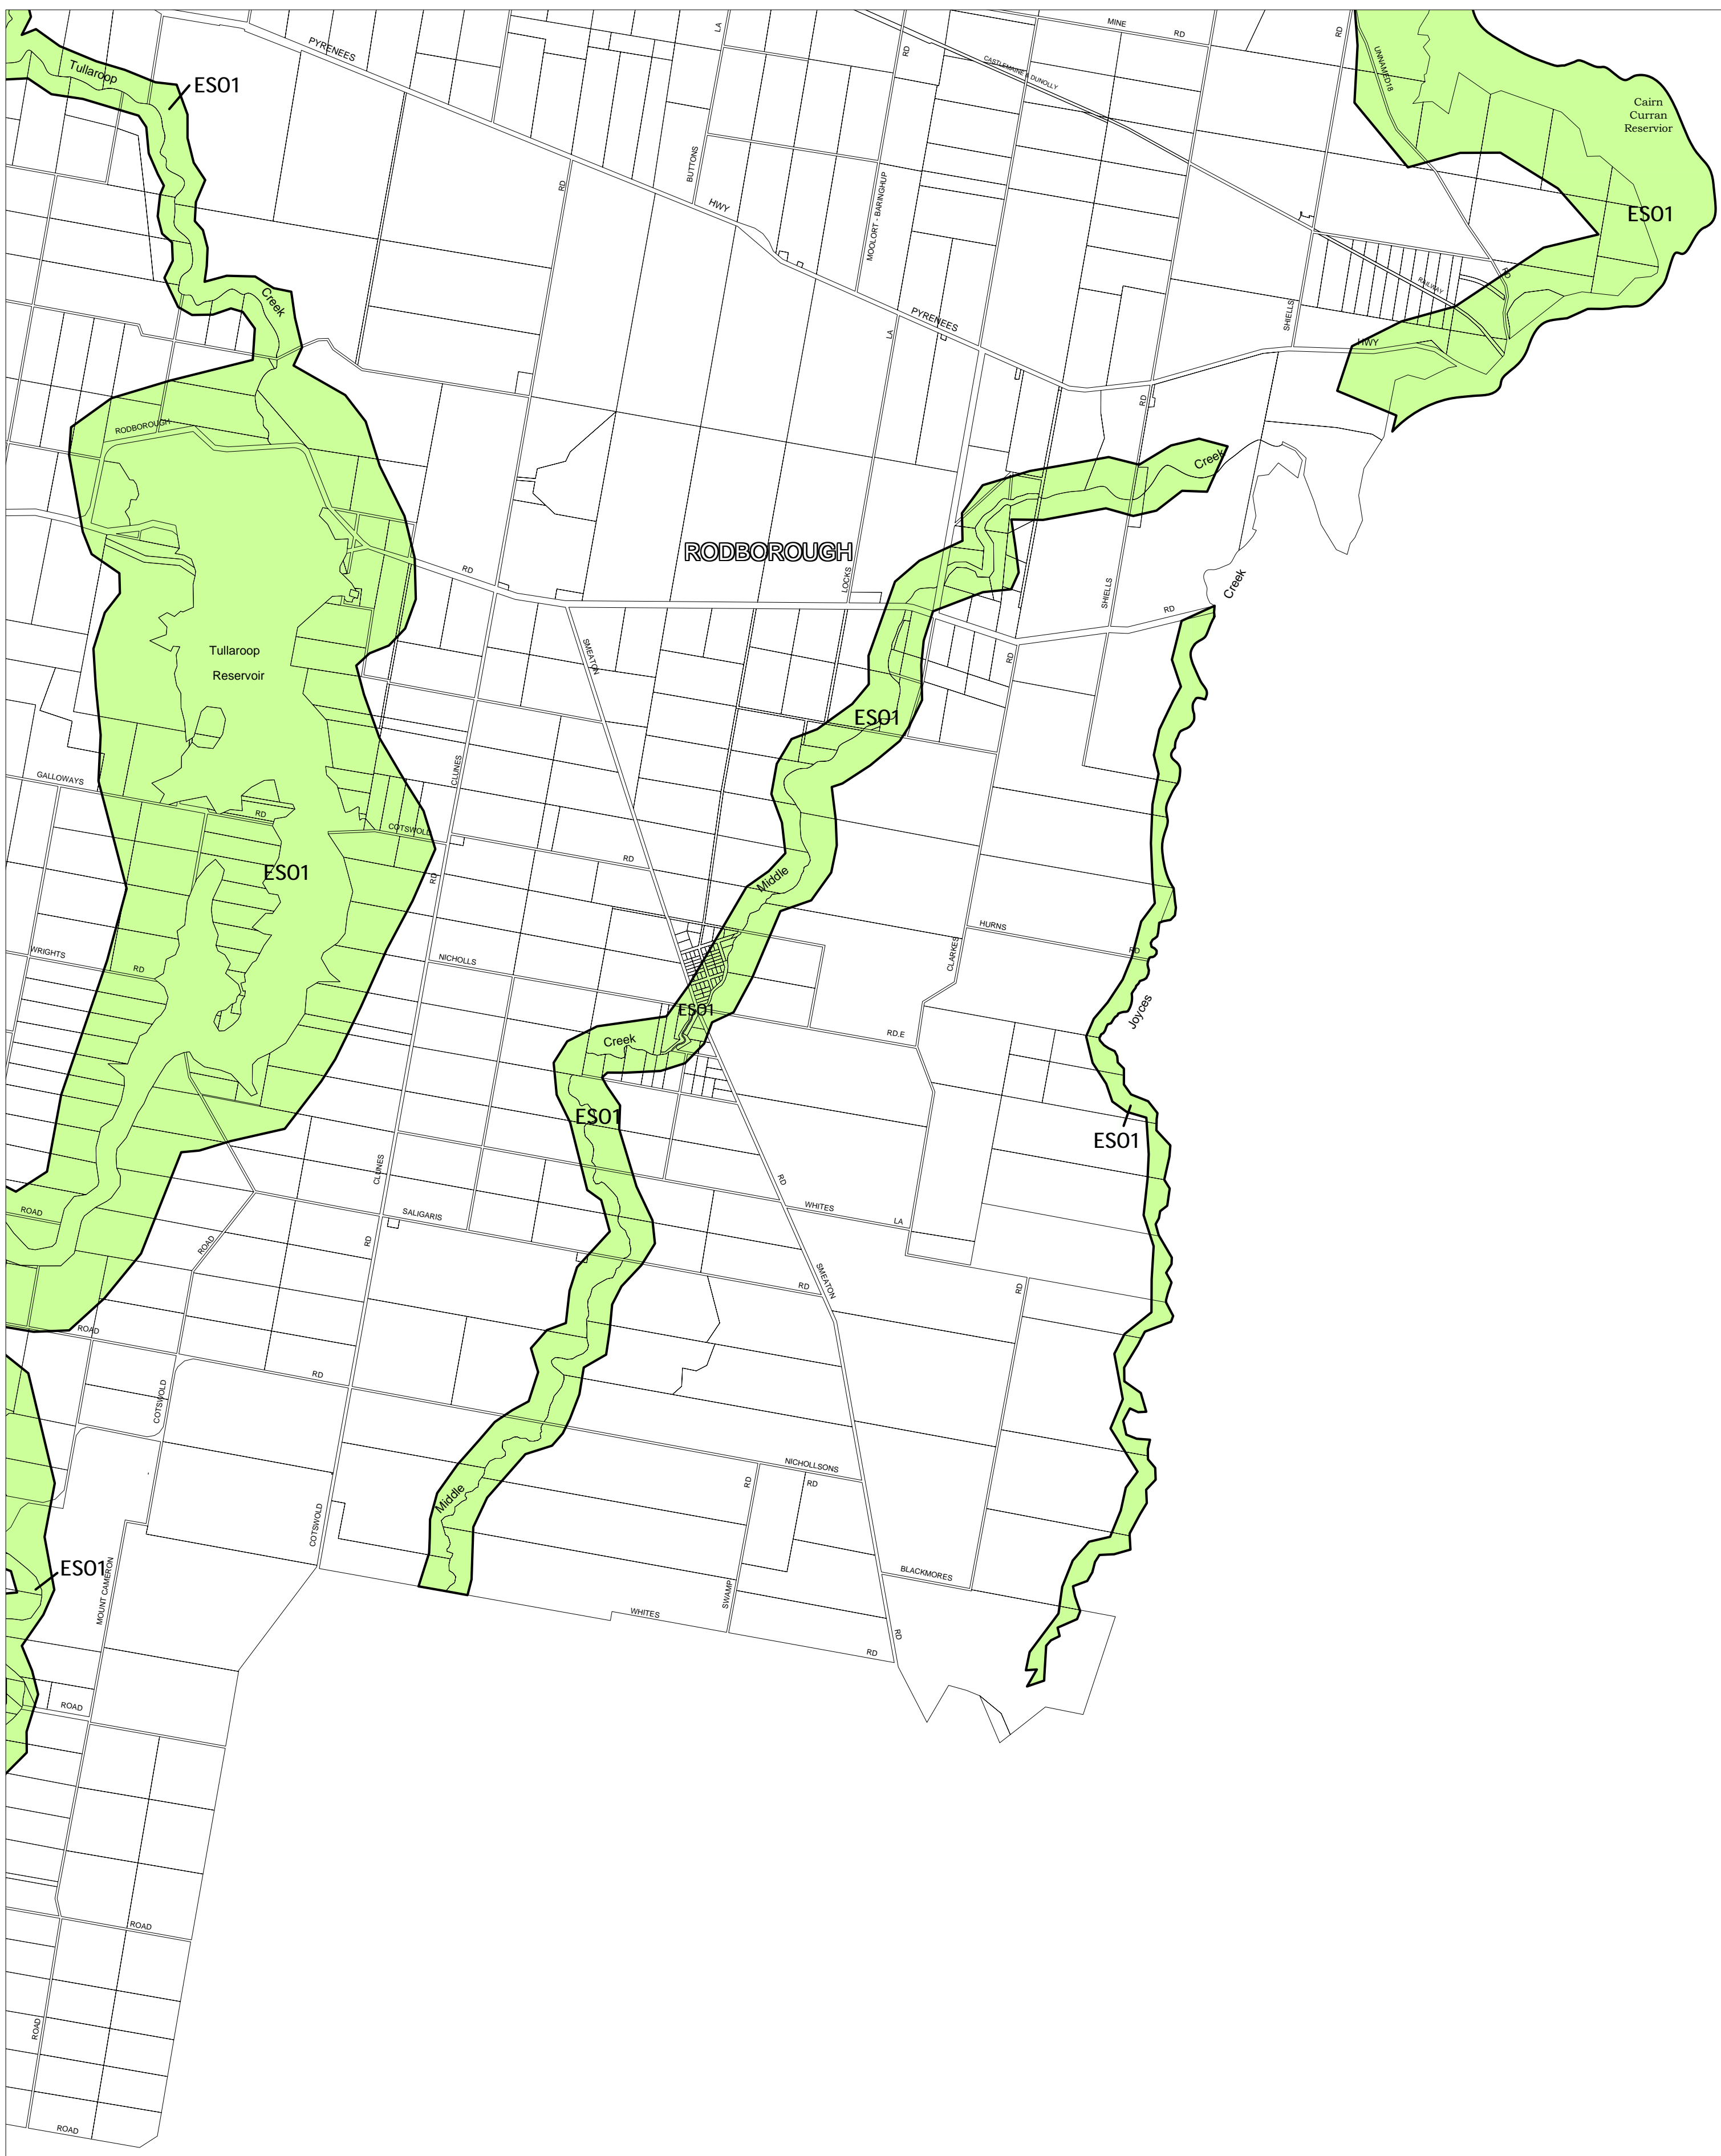

CENTRAL GOLDFIELDS PLANNING SCHEME - LOCAL PROVISION

Overlays

ES01 Environmental Significance Overlay - Schedule 1

Printed: 13/9/2007