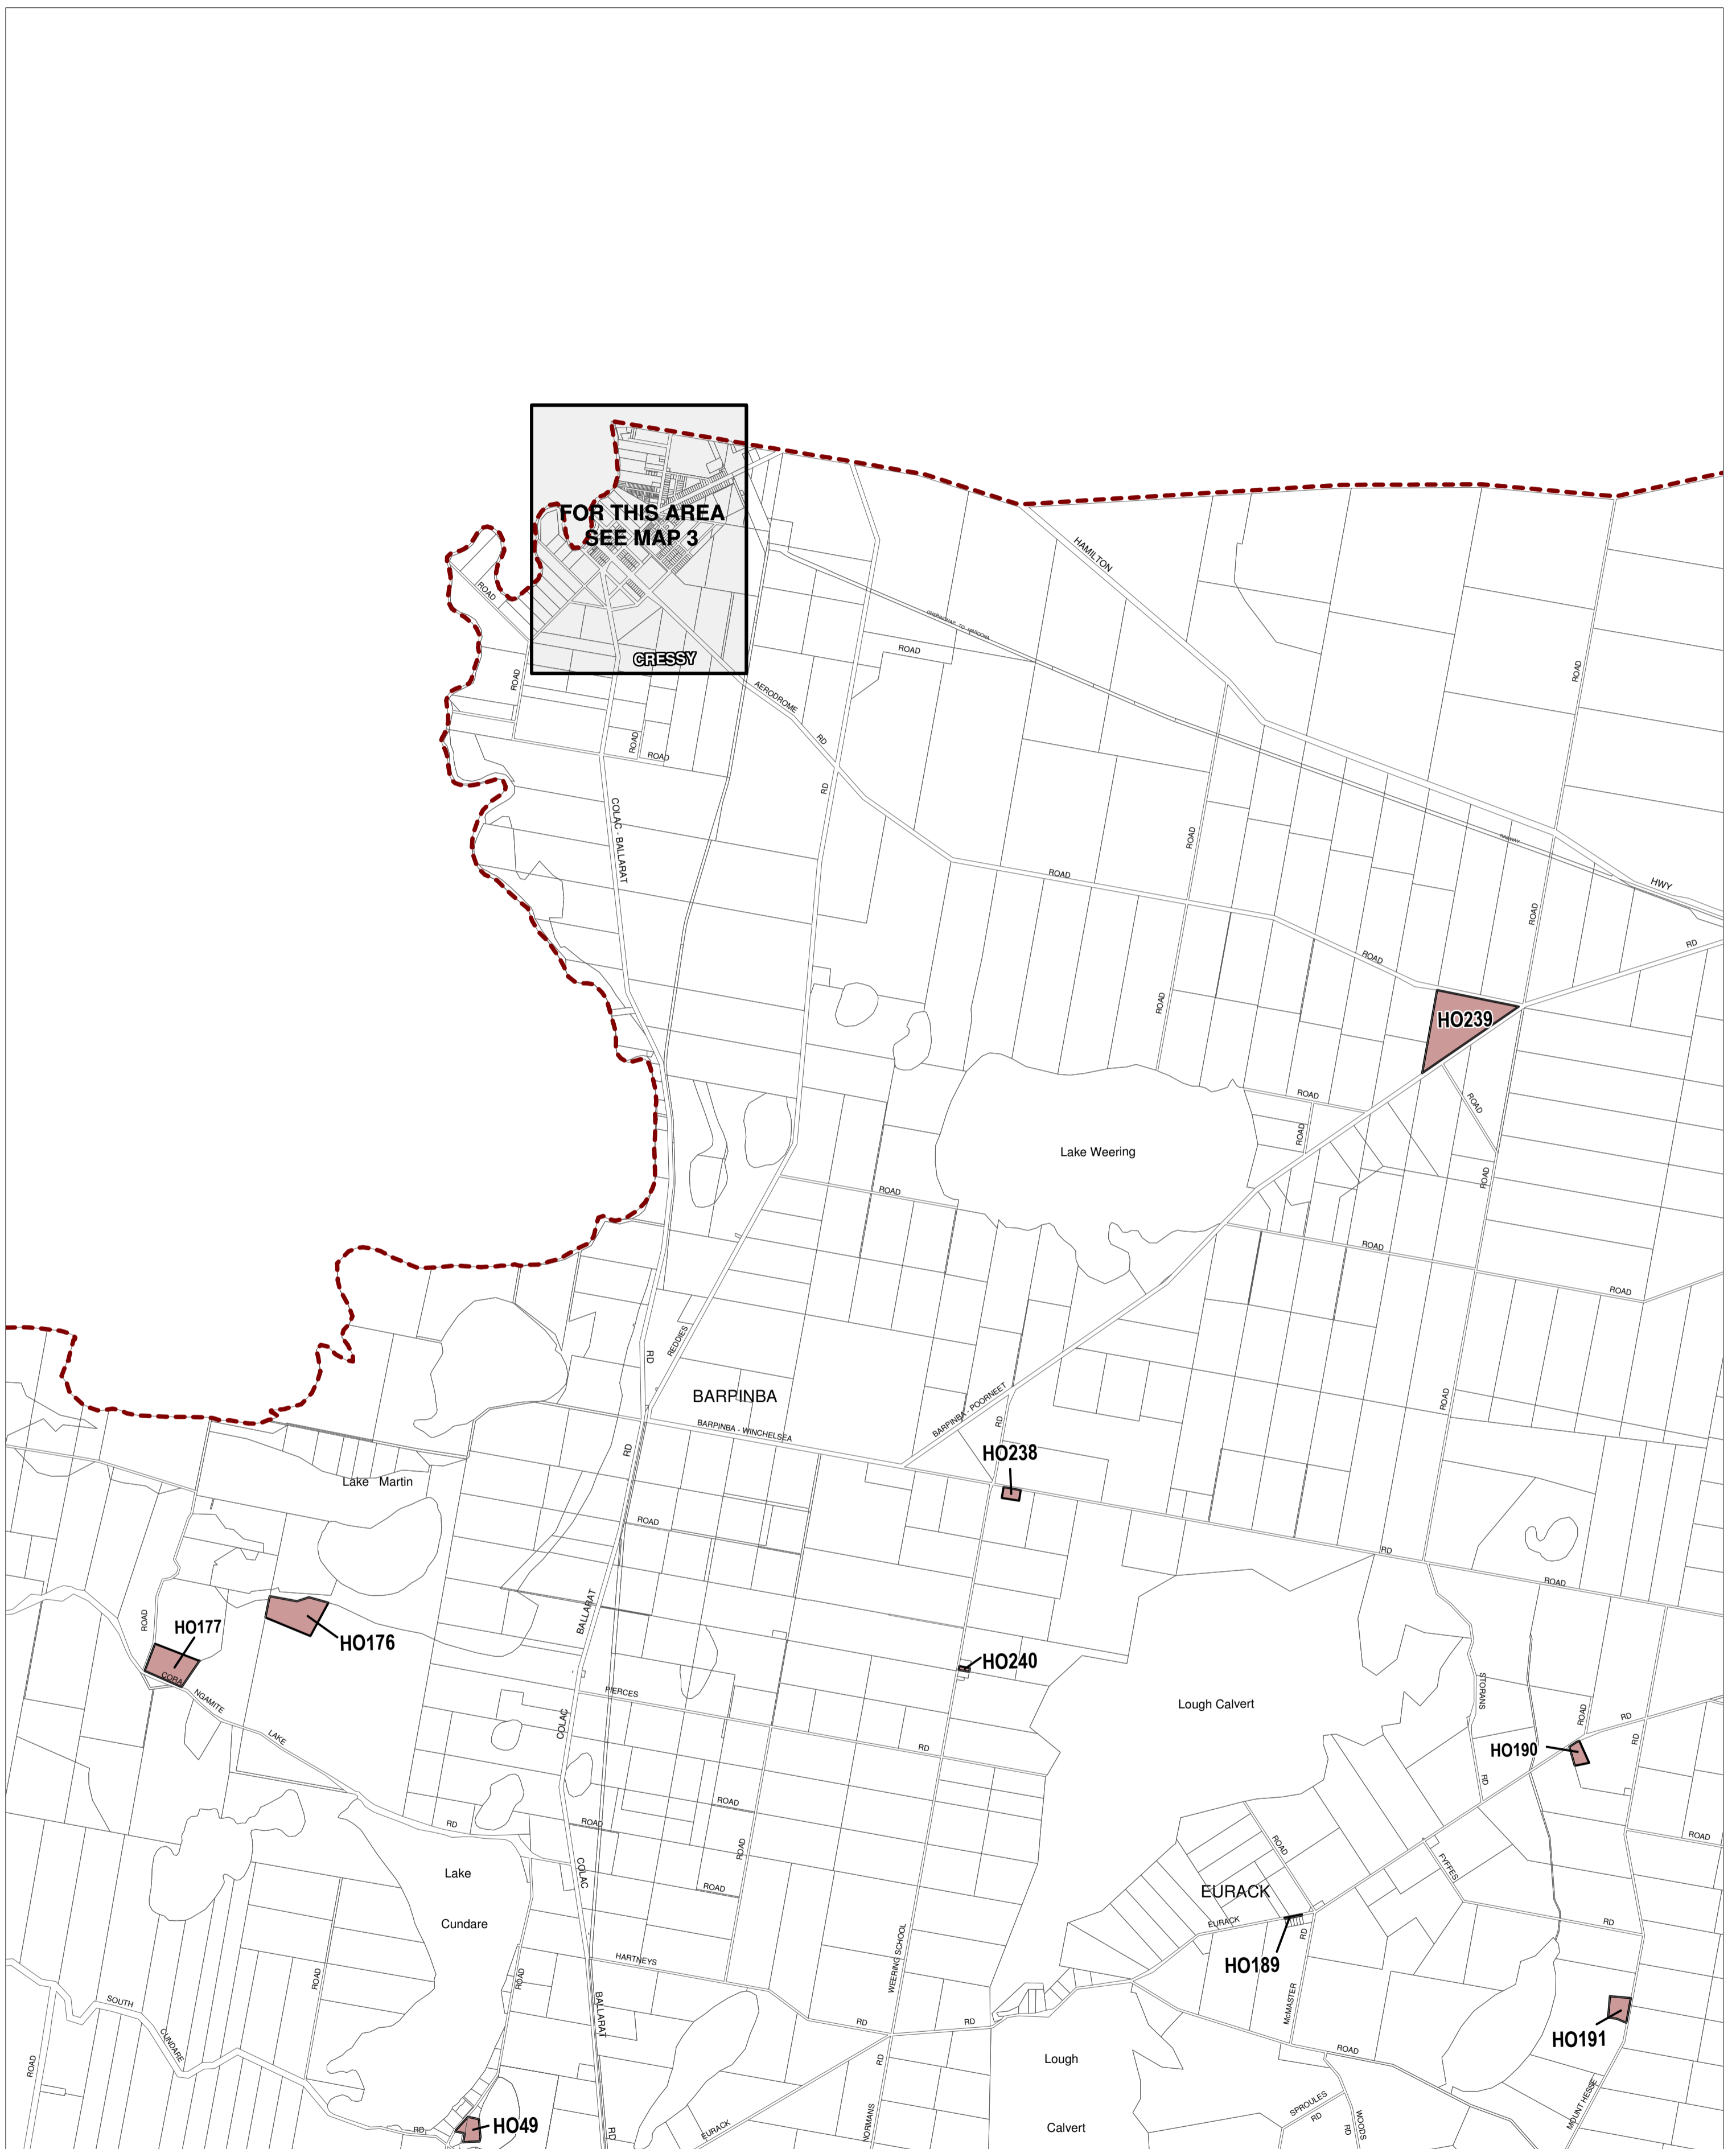

COLAC OTWAY PLANNING SCHEME - LOCAL PROVISION

Overlays

HO Heritage Overlay

AUSTRALIAN MAP GRID ZONE 54

INDEX TO ADJOINING METRIC SERIES MAP

1	2	3	4
5	6	7	8
9	10	11	12
13	14	15	16
17	18	19	20
21	22	23	24
25	26	27	28

Printed: 30/9/2014

AMENDMENT C77