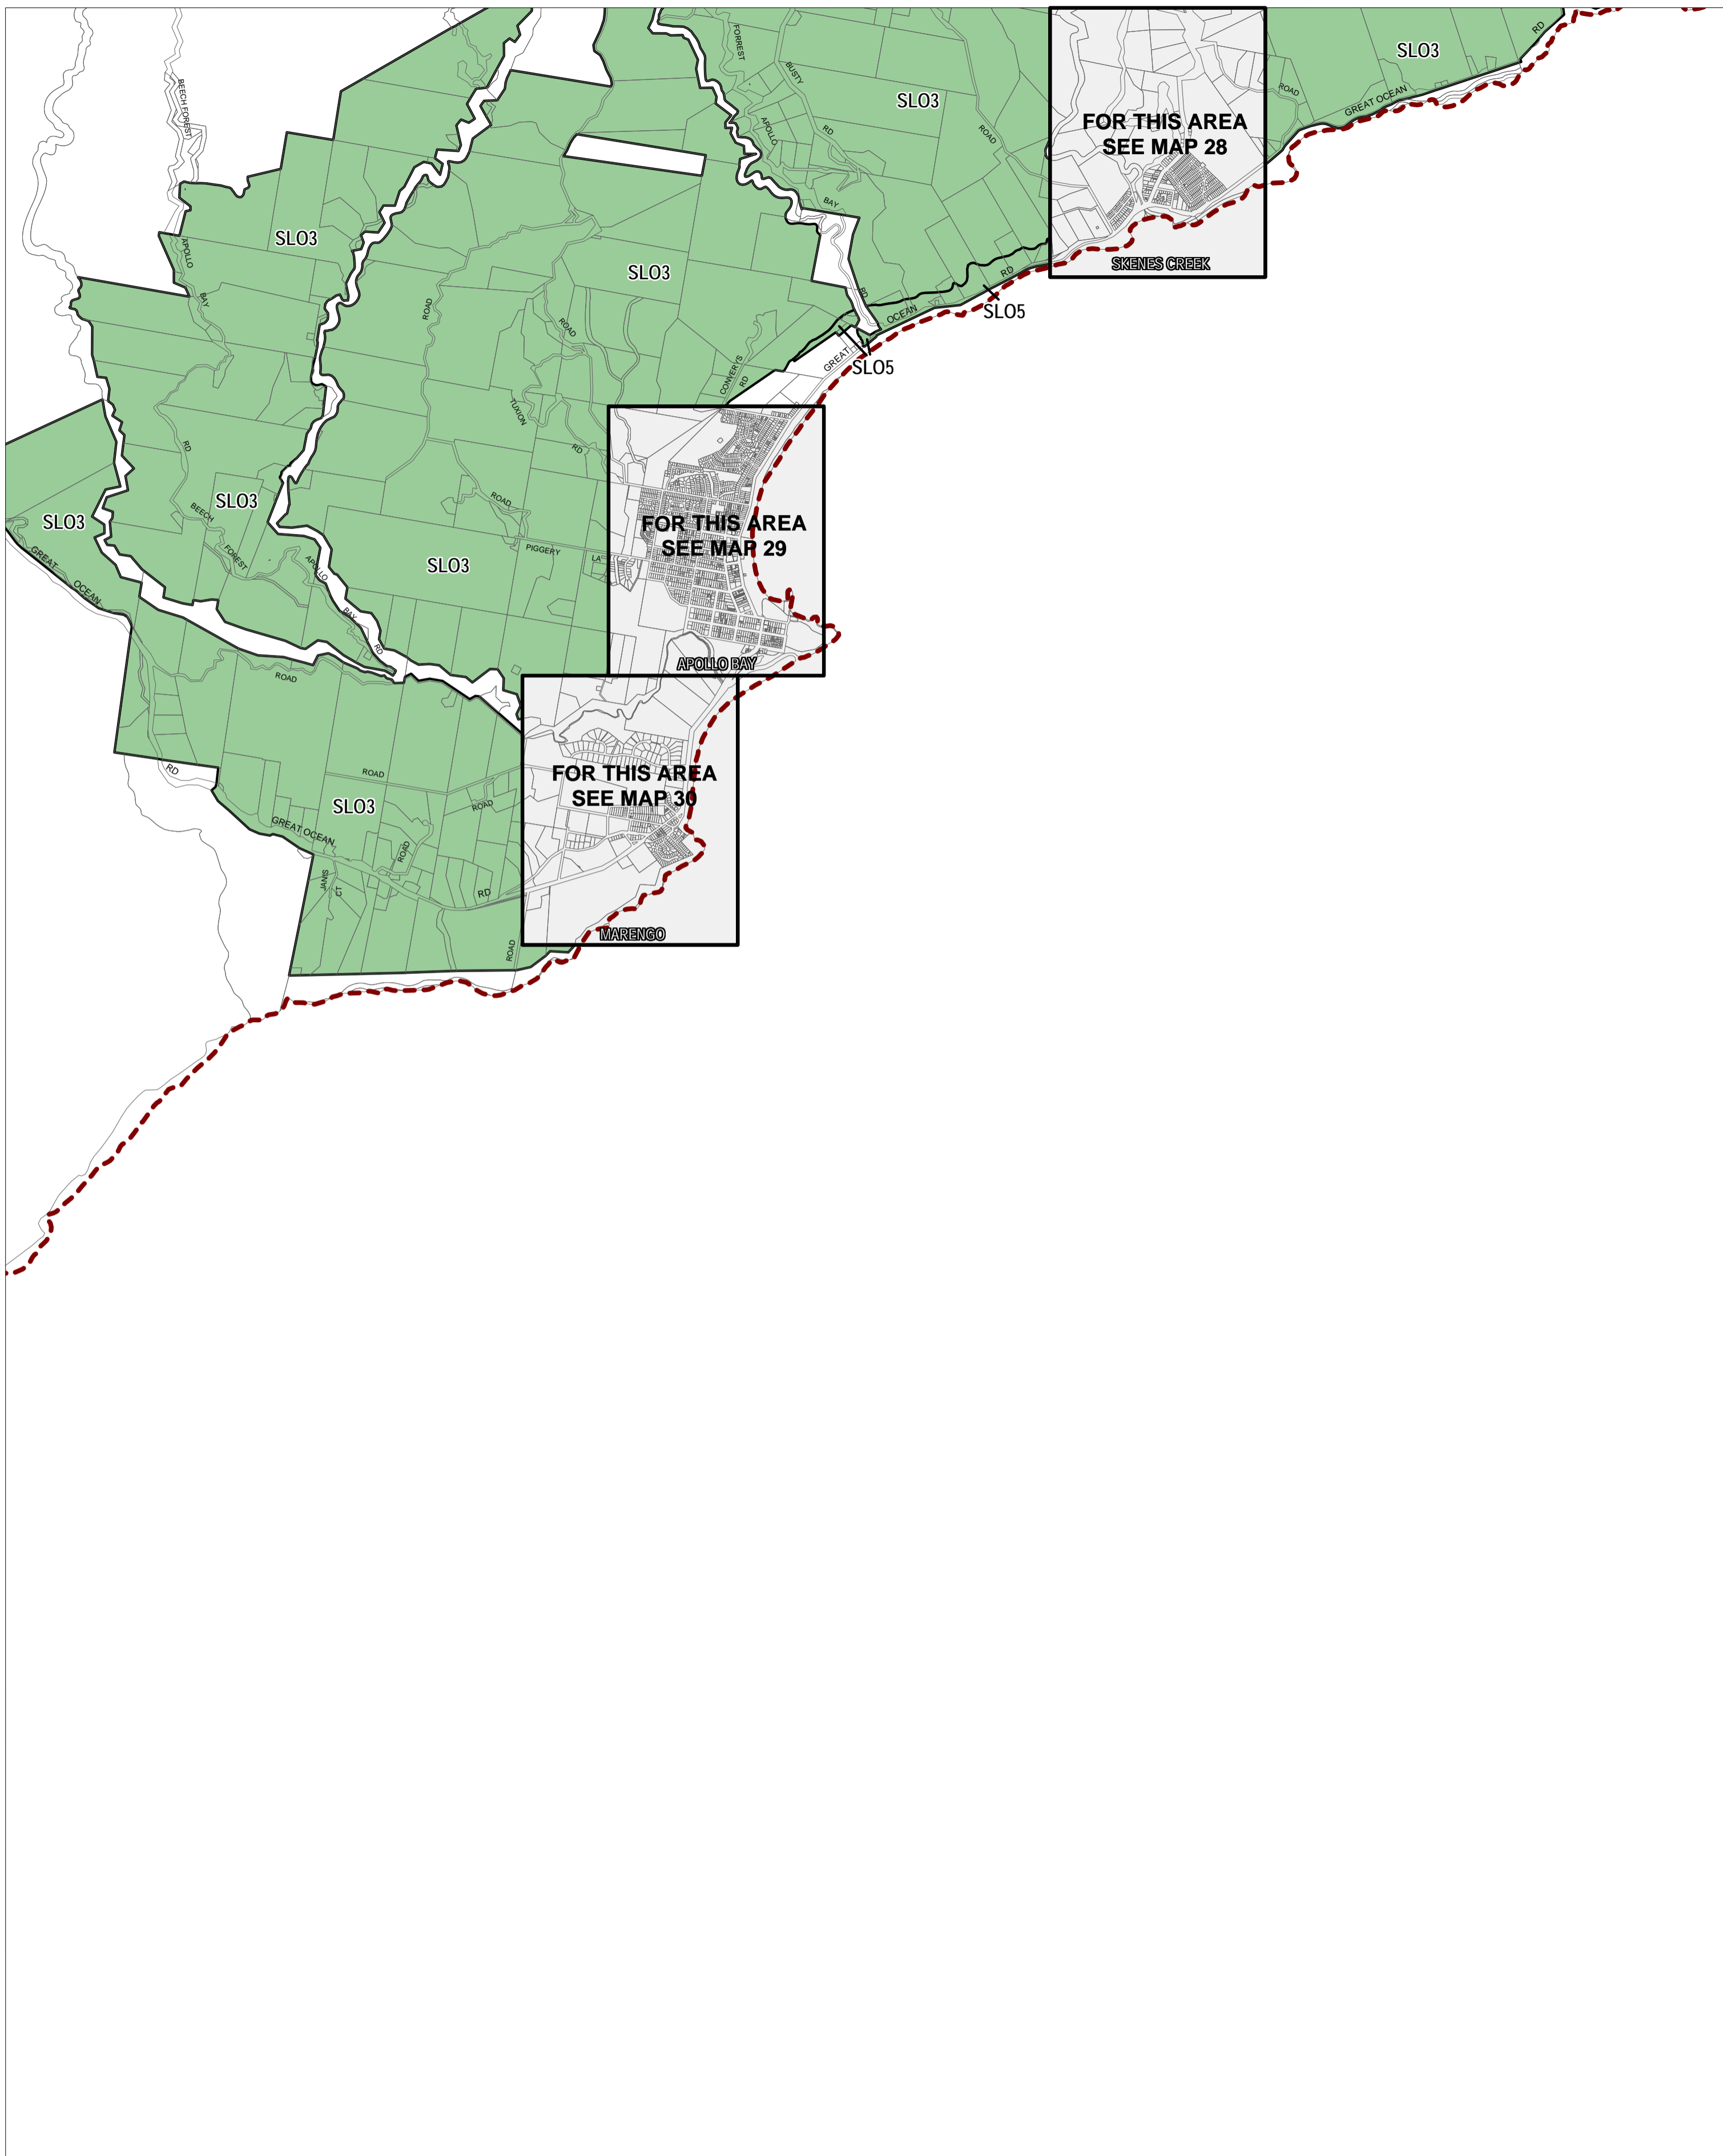

COLAC OTWAY PLANNING SCHEME - LOCAL PROVISION

Overlays	
	Significant Landscape Overlay - Schedule 3
	Significant Landscape Overlay - Schedule 5

AUSTRALIAN MAP GRID ZONE 54

INDEX TO ADJOINING METRIC SERIES MAP

	1	2	4
	5	9	12
14	8	13	18
19	15	16	17
	20	21	22
25	24	26	27

Printed: 13/2/2015

AMENDMENT C74