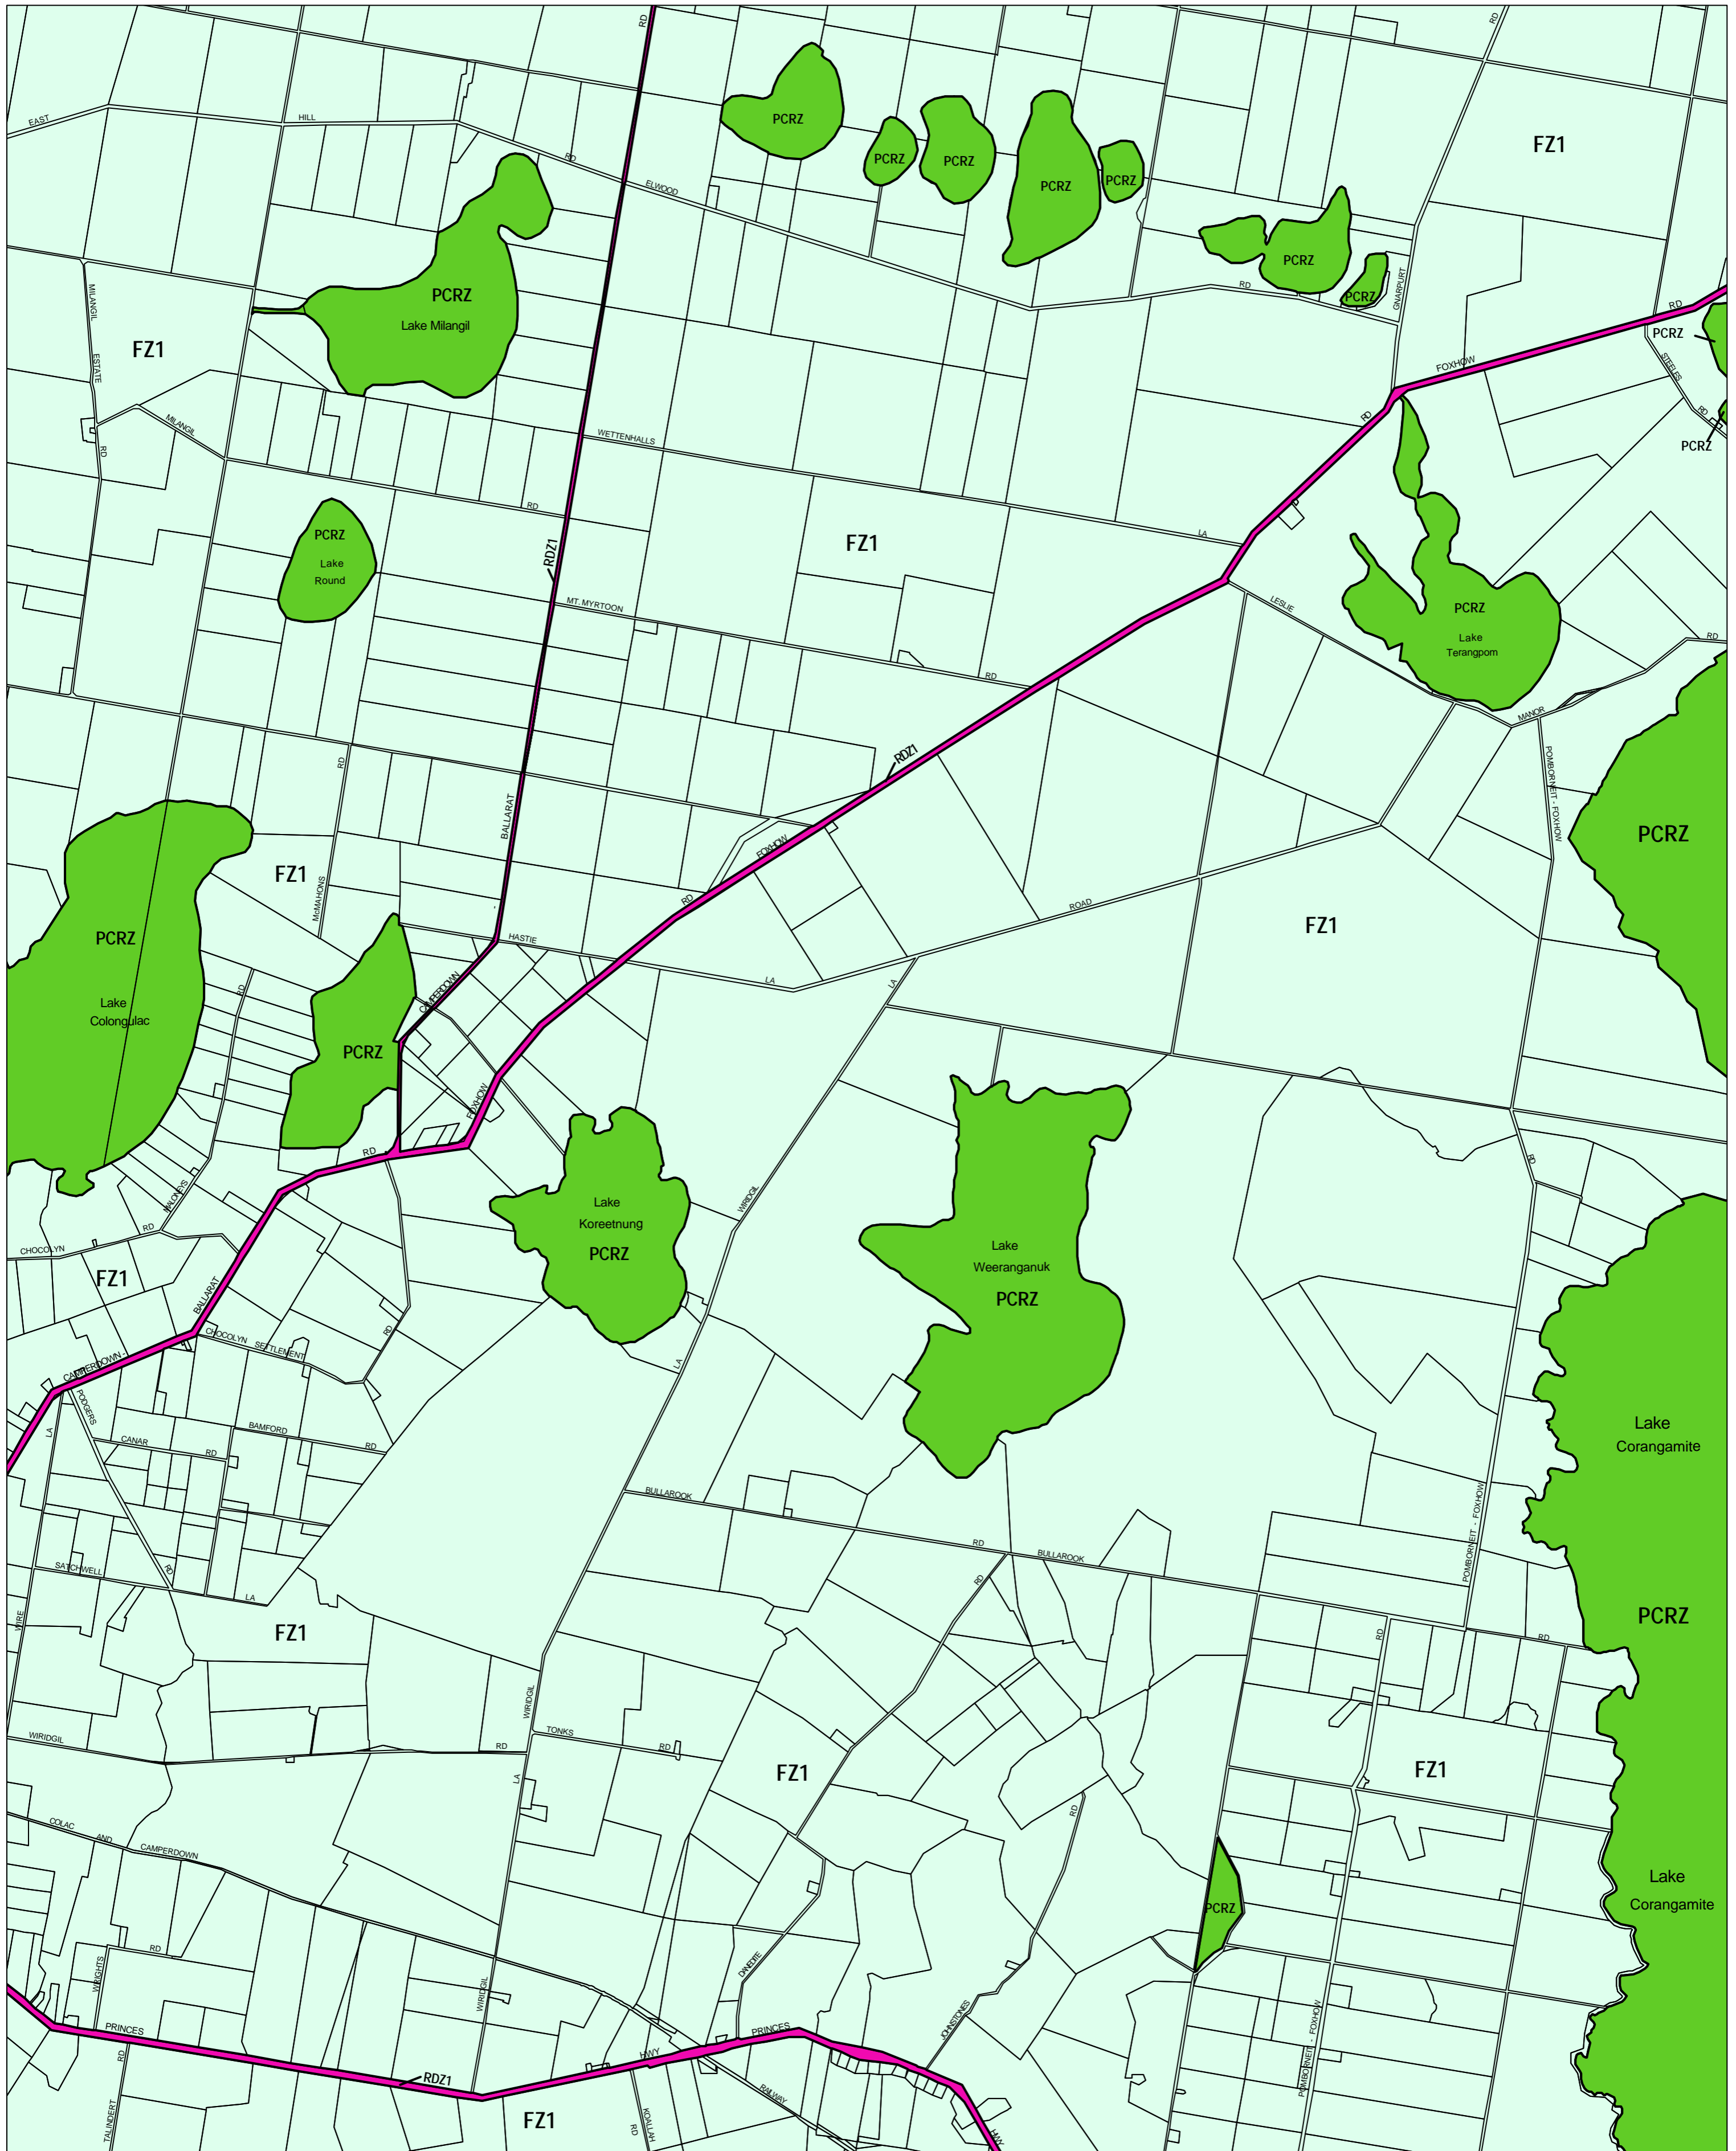

CORANGAMITE PLANNING SCHEME - LOCAL PROVISION

Public Land

- Public Conservation And Resource Zone

Road Zone - Category 1

Rural

- Farming Zone
- Farming Zone - Schedule 1

AUSTRALIAN MAP GRID ZONE 54

Printed: 21/6/2010

AMENDMENT C18