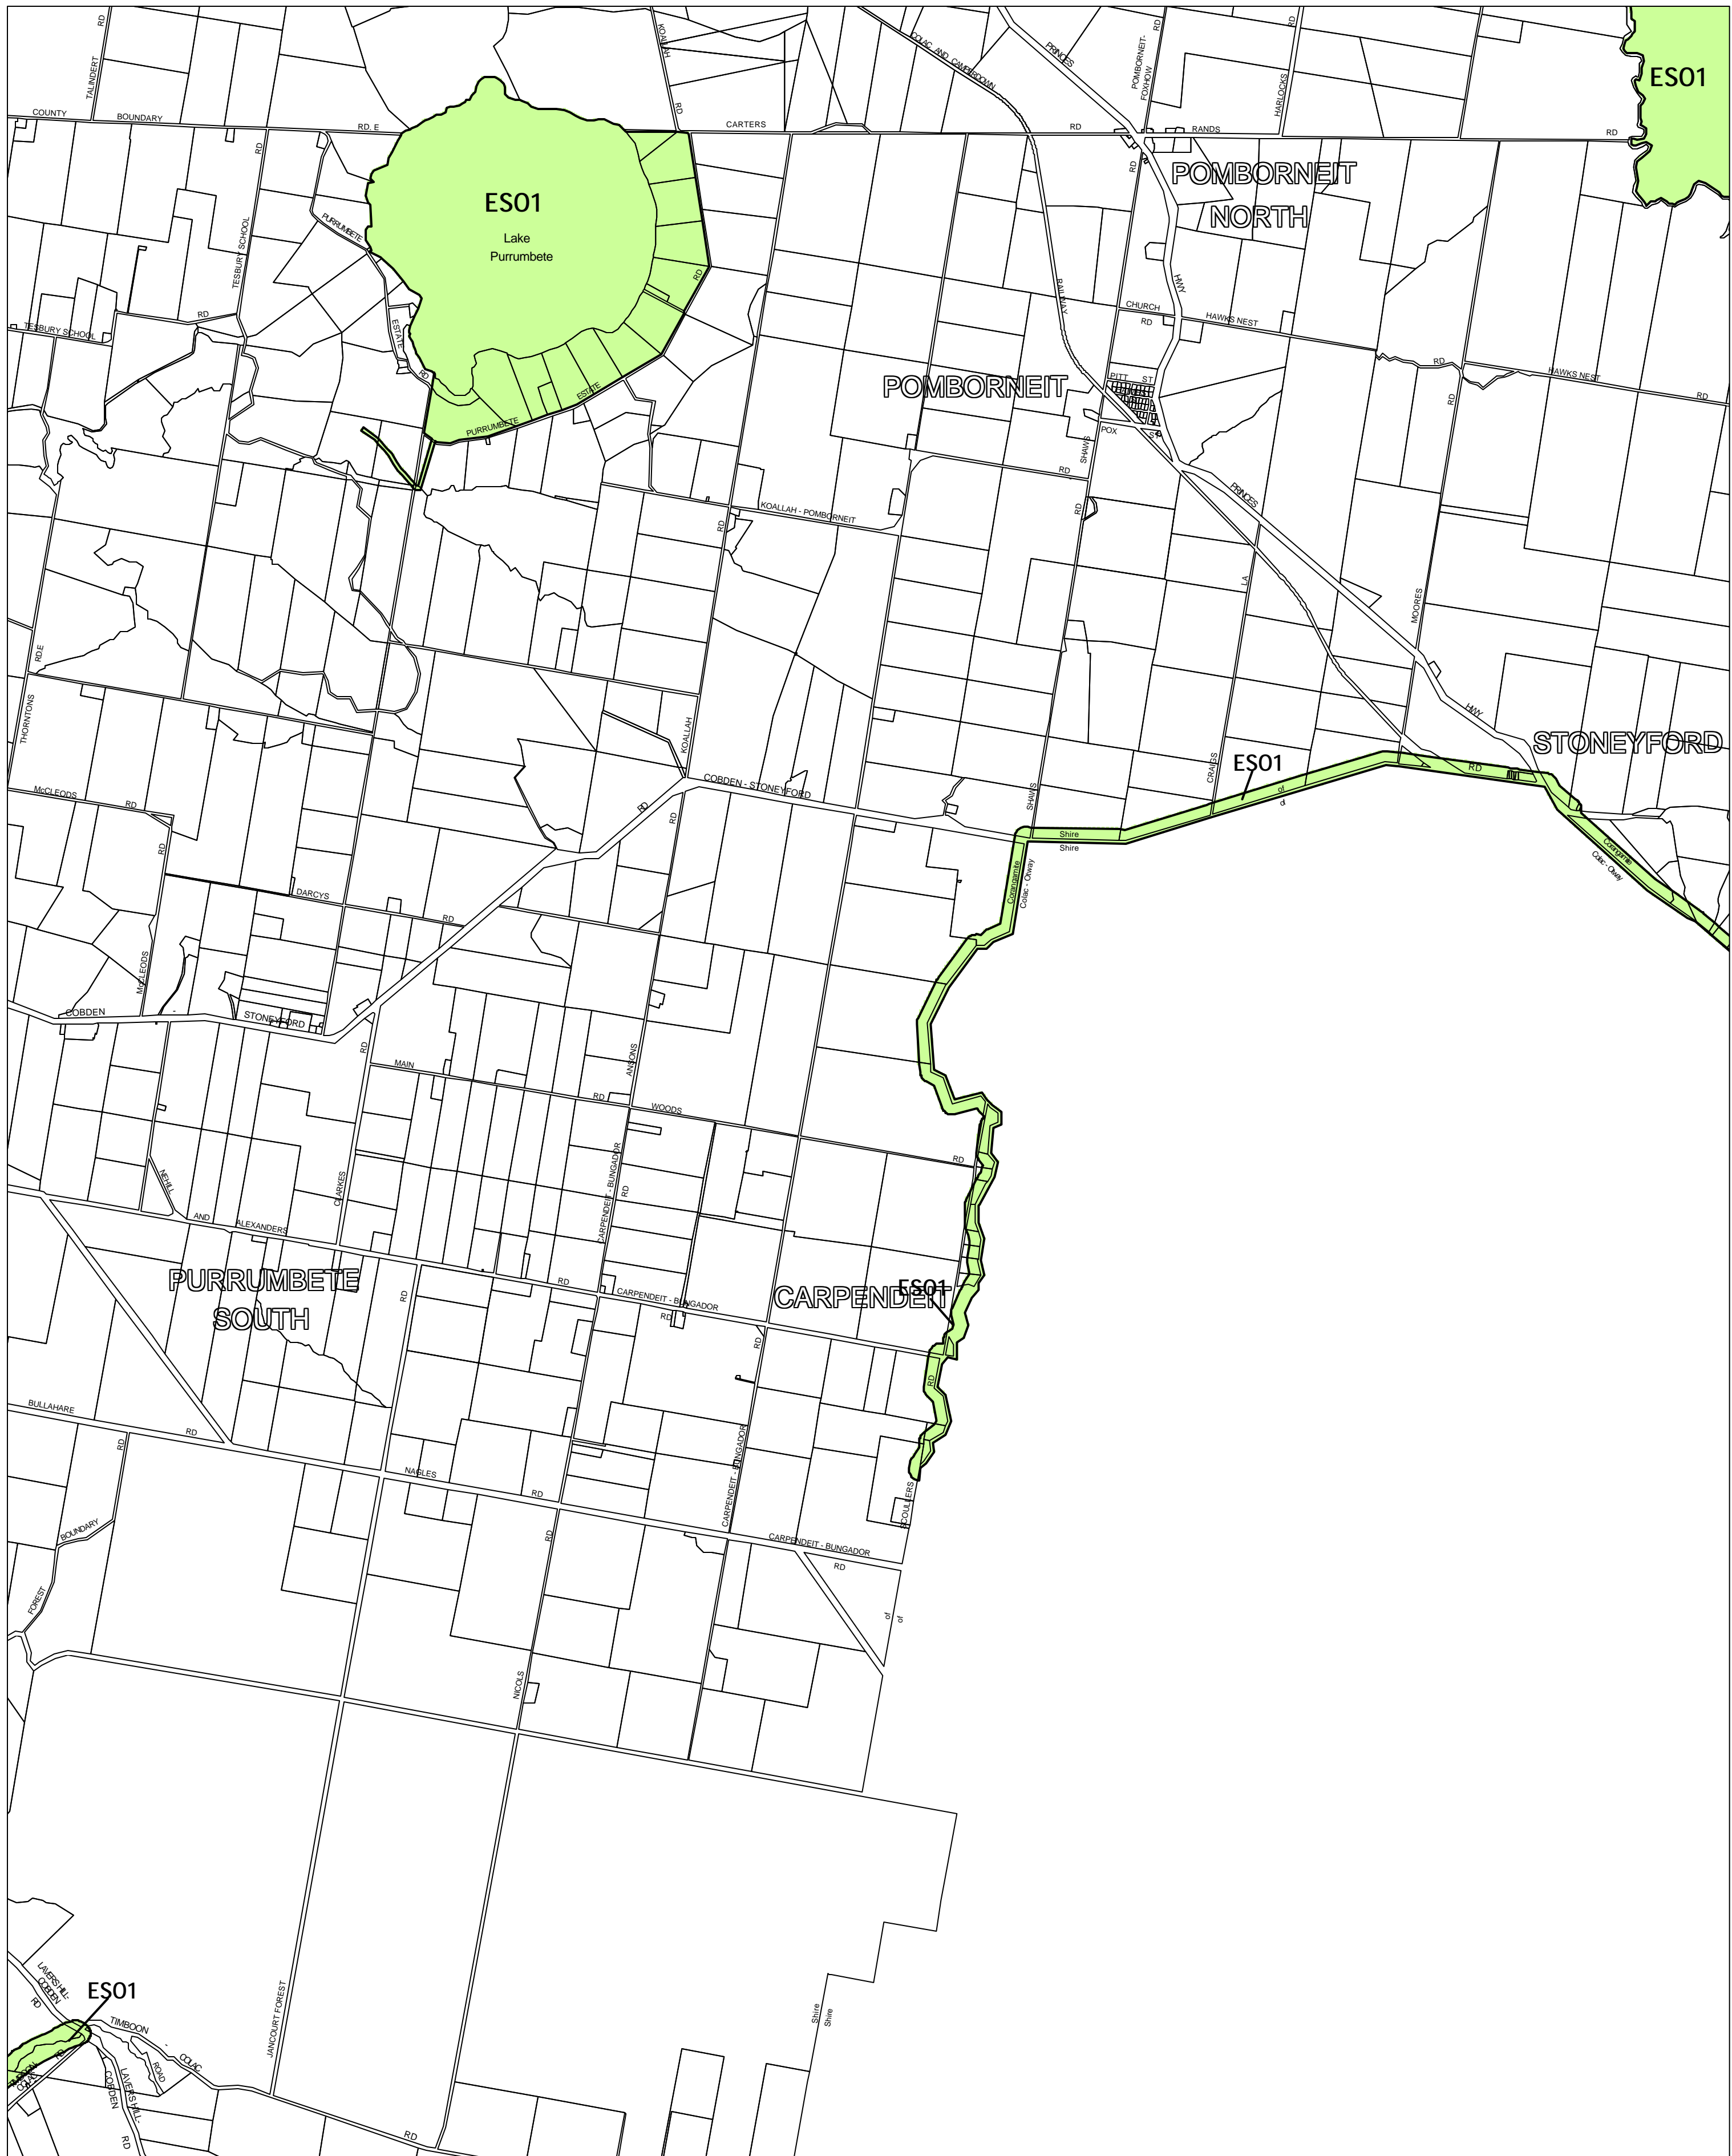

CORANGAMITE PLANNING SCHEME - LOCAL PROVISION

Overlays	
	Environmental Significance Overlay - Schedule 1

AUSTRALIAN MAP GRID ZONE 54

INDEX TO ADJOINING METRIC SERIES MAP

Printed: 5/6/2007