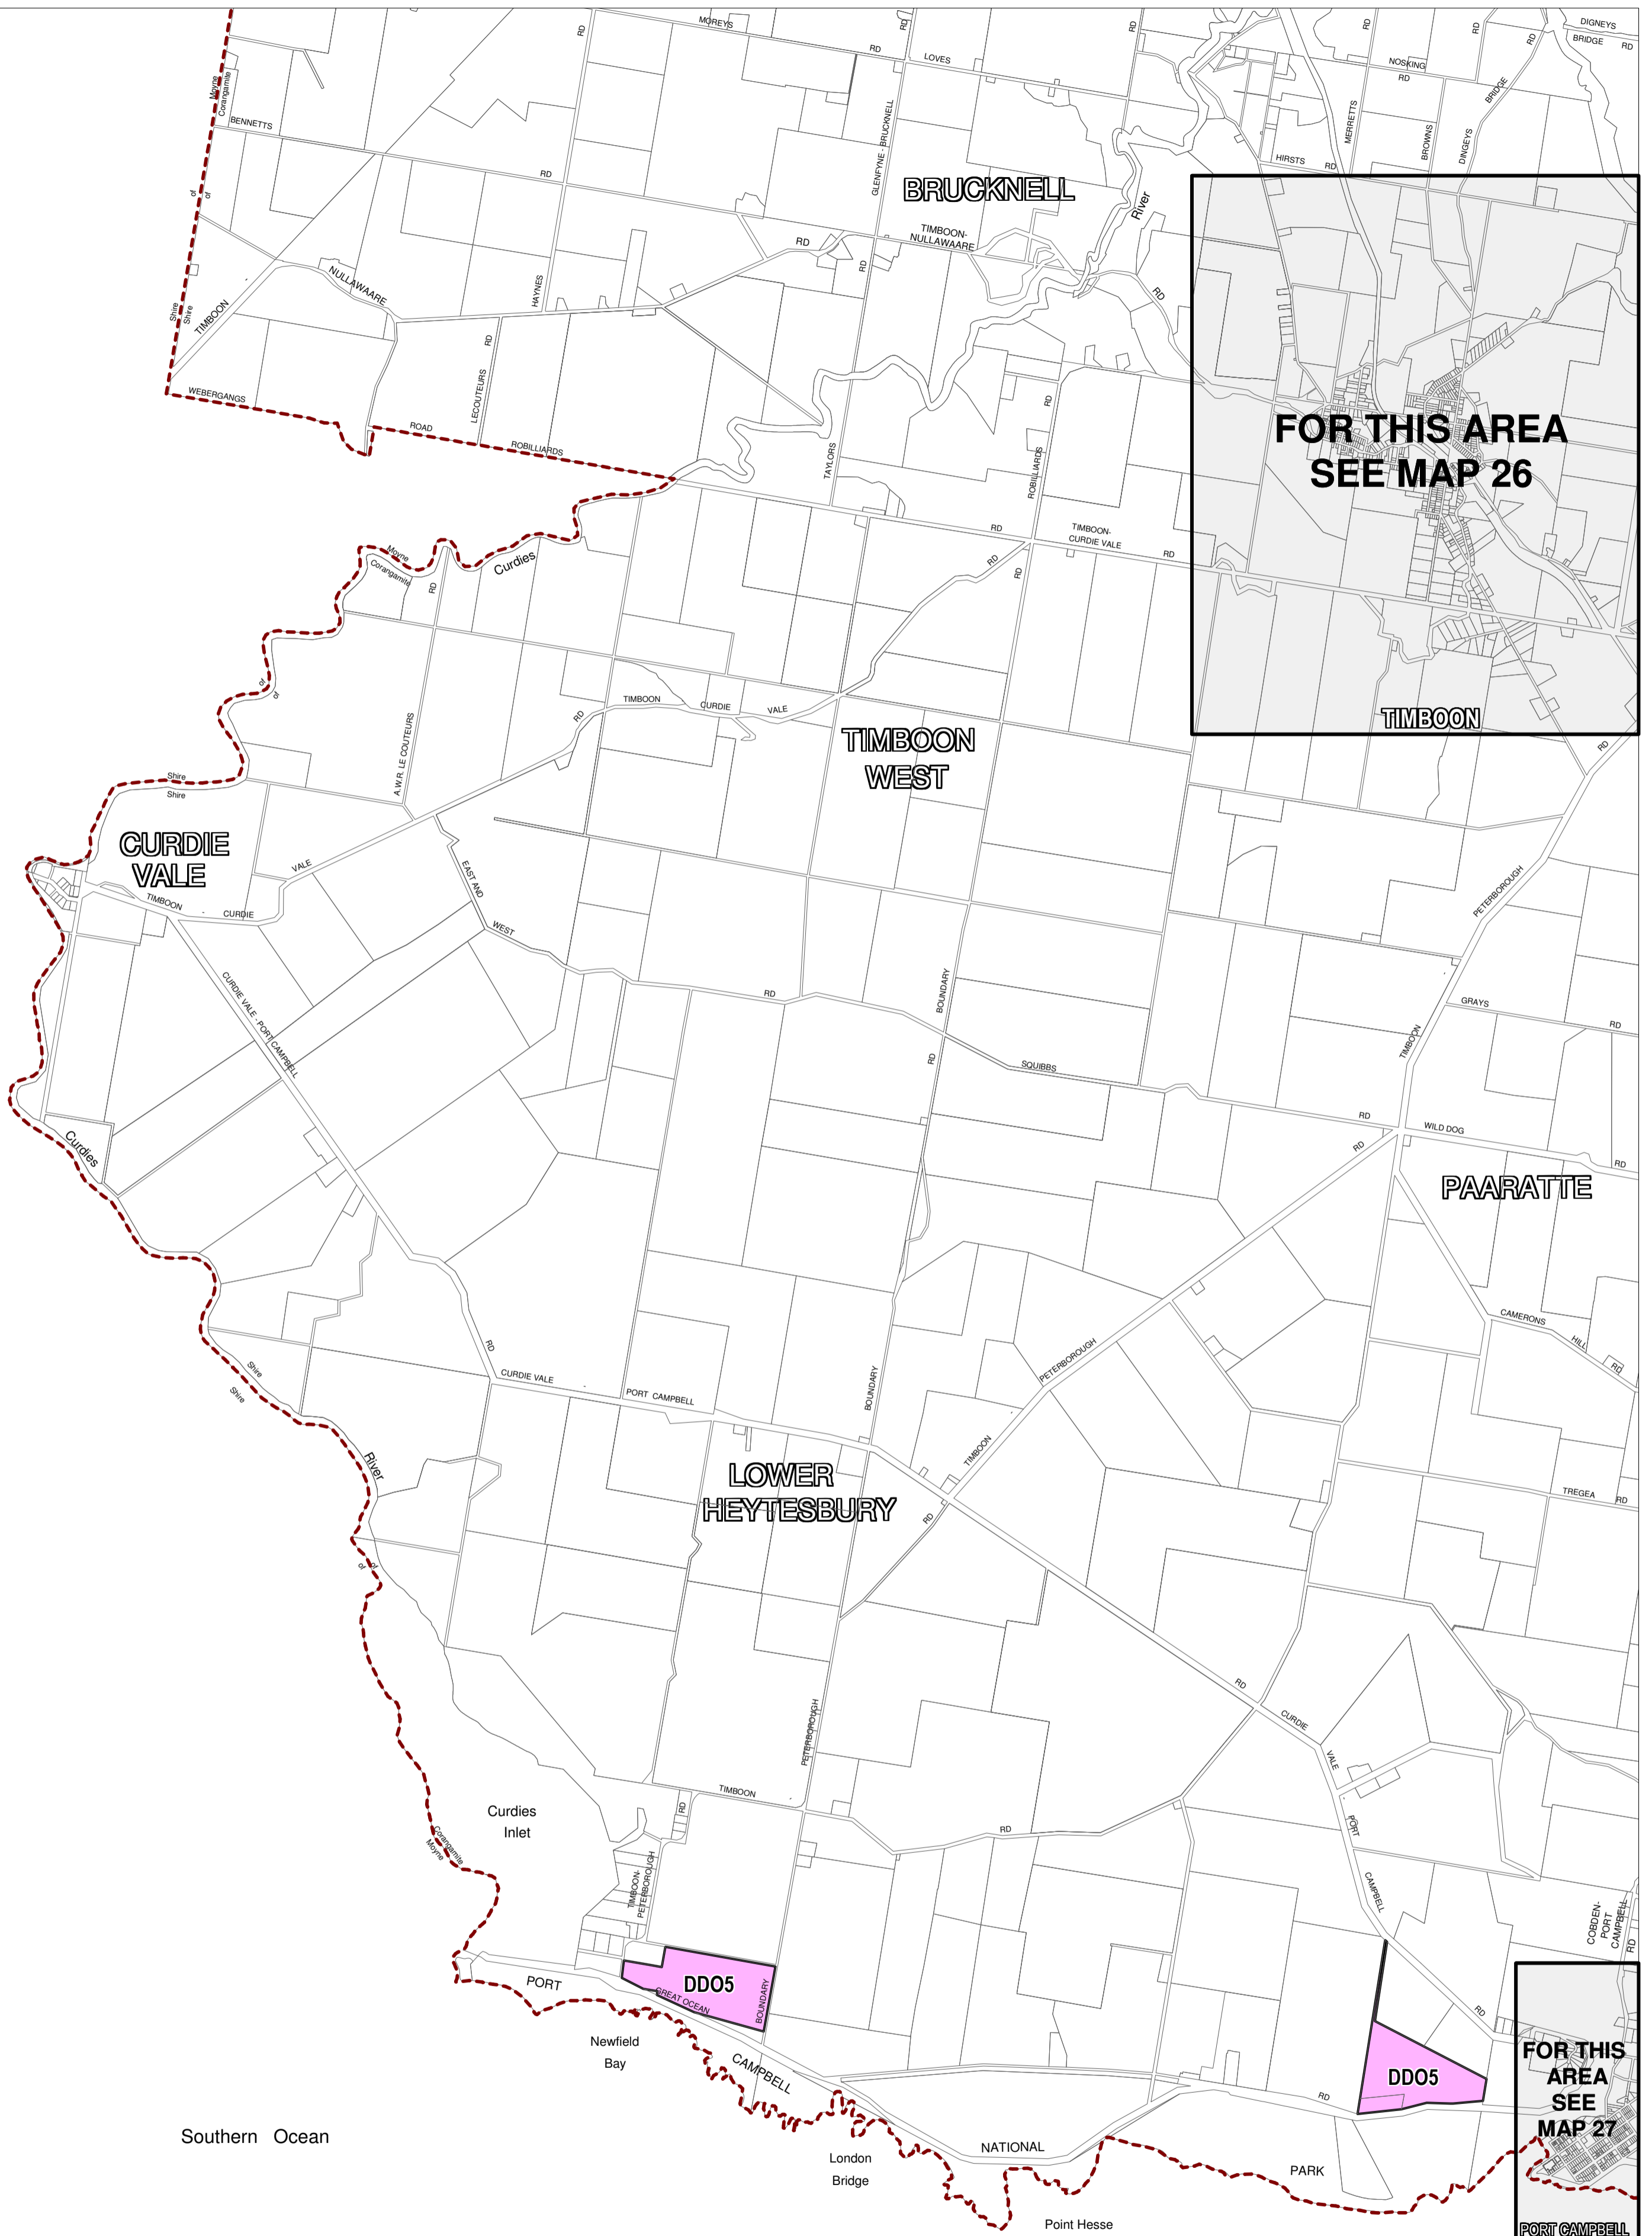

CORANGAMITE PLANNING SCHEME - LOCAL PROVISION

**FOR THIS AREA
SEE MAP 26**

**FOR THIS AREA
SEE MAP 27**

Overlays

- DD05 Design And Development Overlay - Schedule 5

AUSTRALIAN MAP GRID ZONE 54

INDEX TO ADJOINING METRIC SERIES MAP

Printed: 16/11/2012

AMENDMENT C30