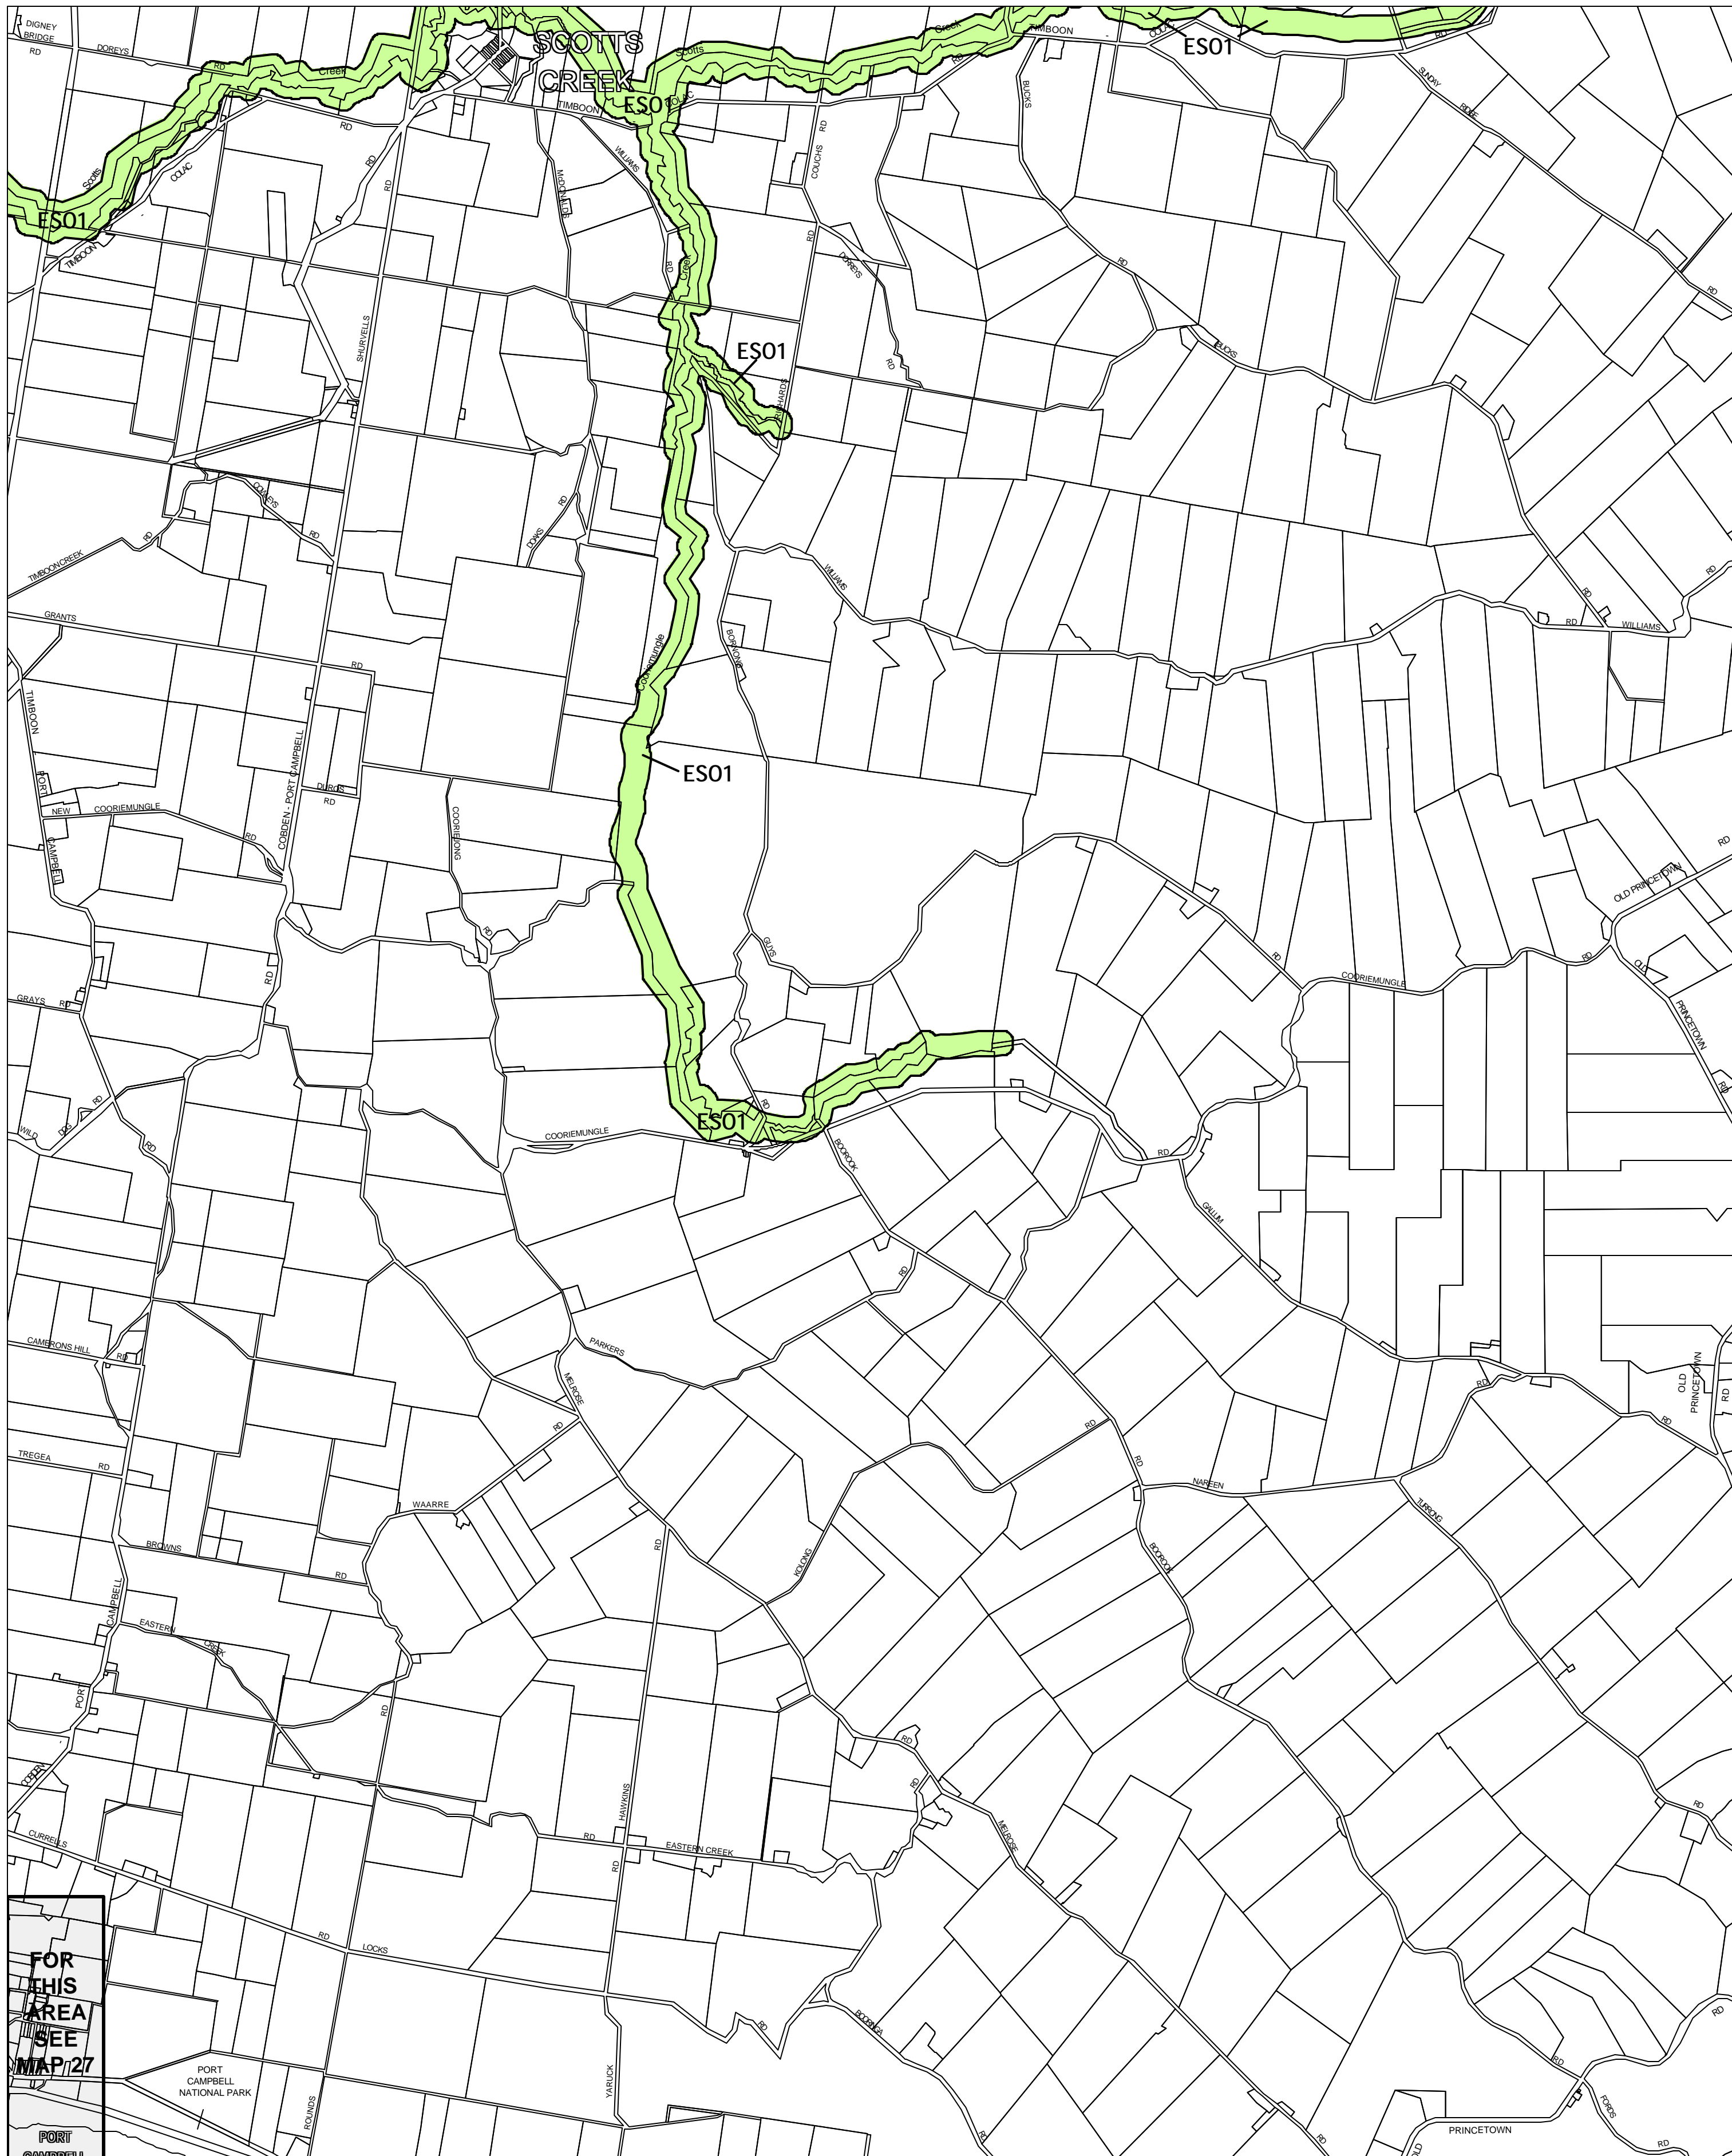

CORANGAMITE PLANNING SCHEME - LOCAL PROVISION

FOR THIS AREA SEE MAP 27
PORT CAMPBELL

Overlays	
ES01	Environmental Significance Overlay - Schedule 1

AUSTRALIAN MAP GRID ZONE 54

Printed: 5/6/2007