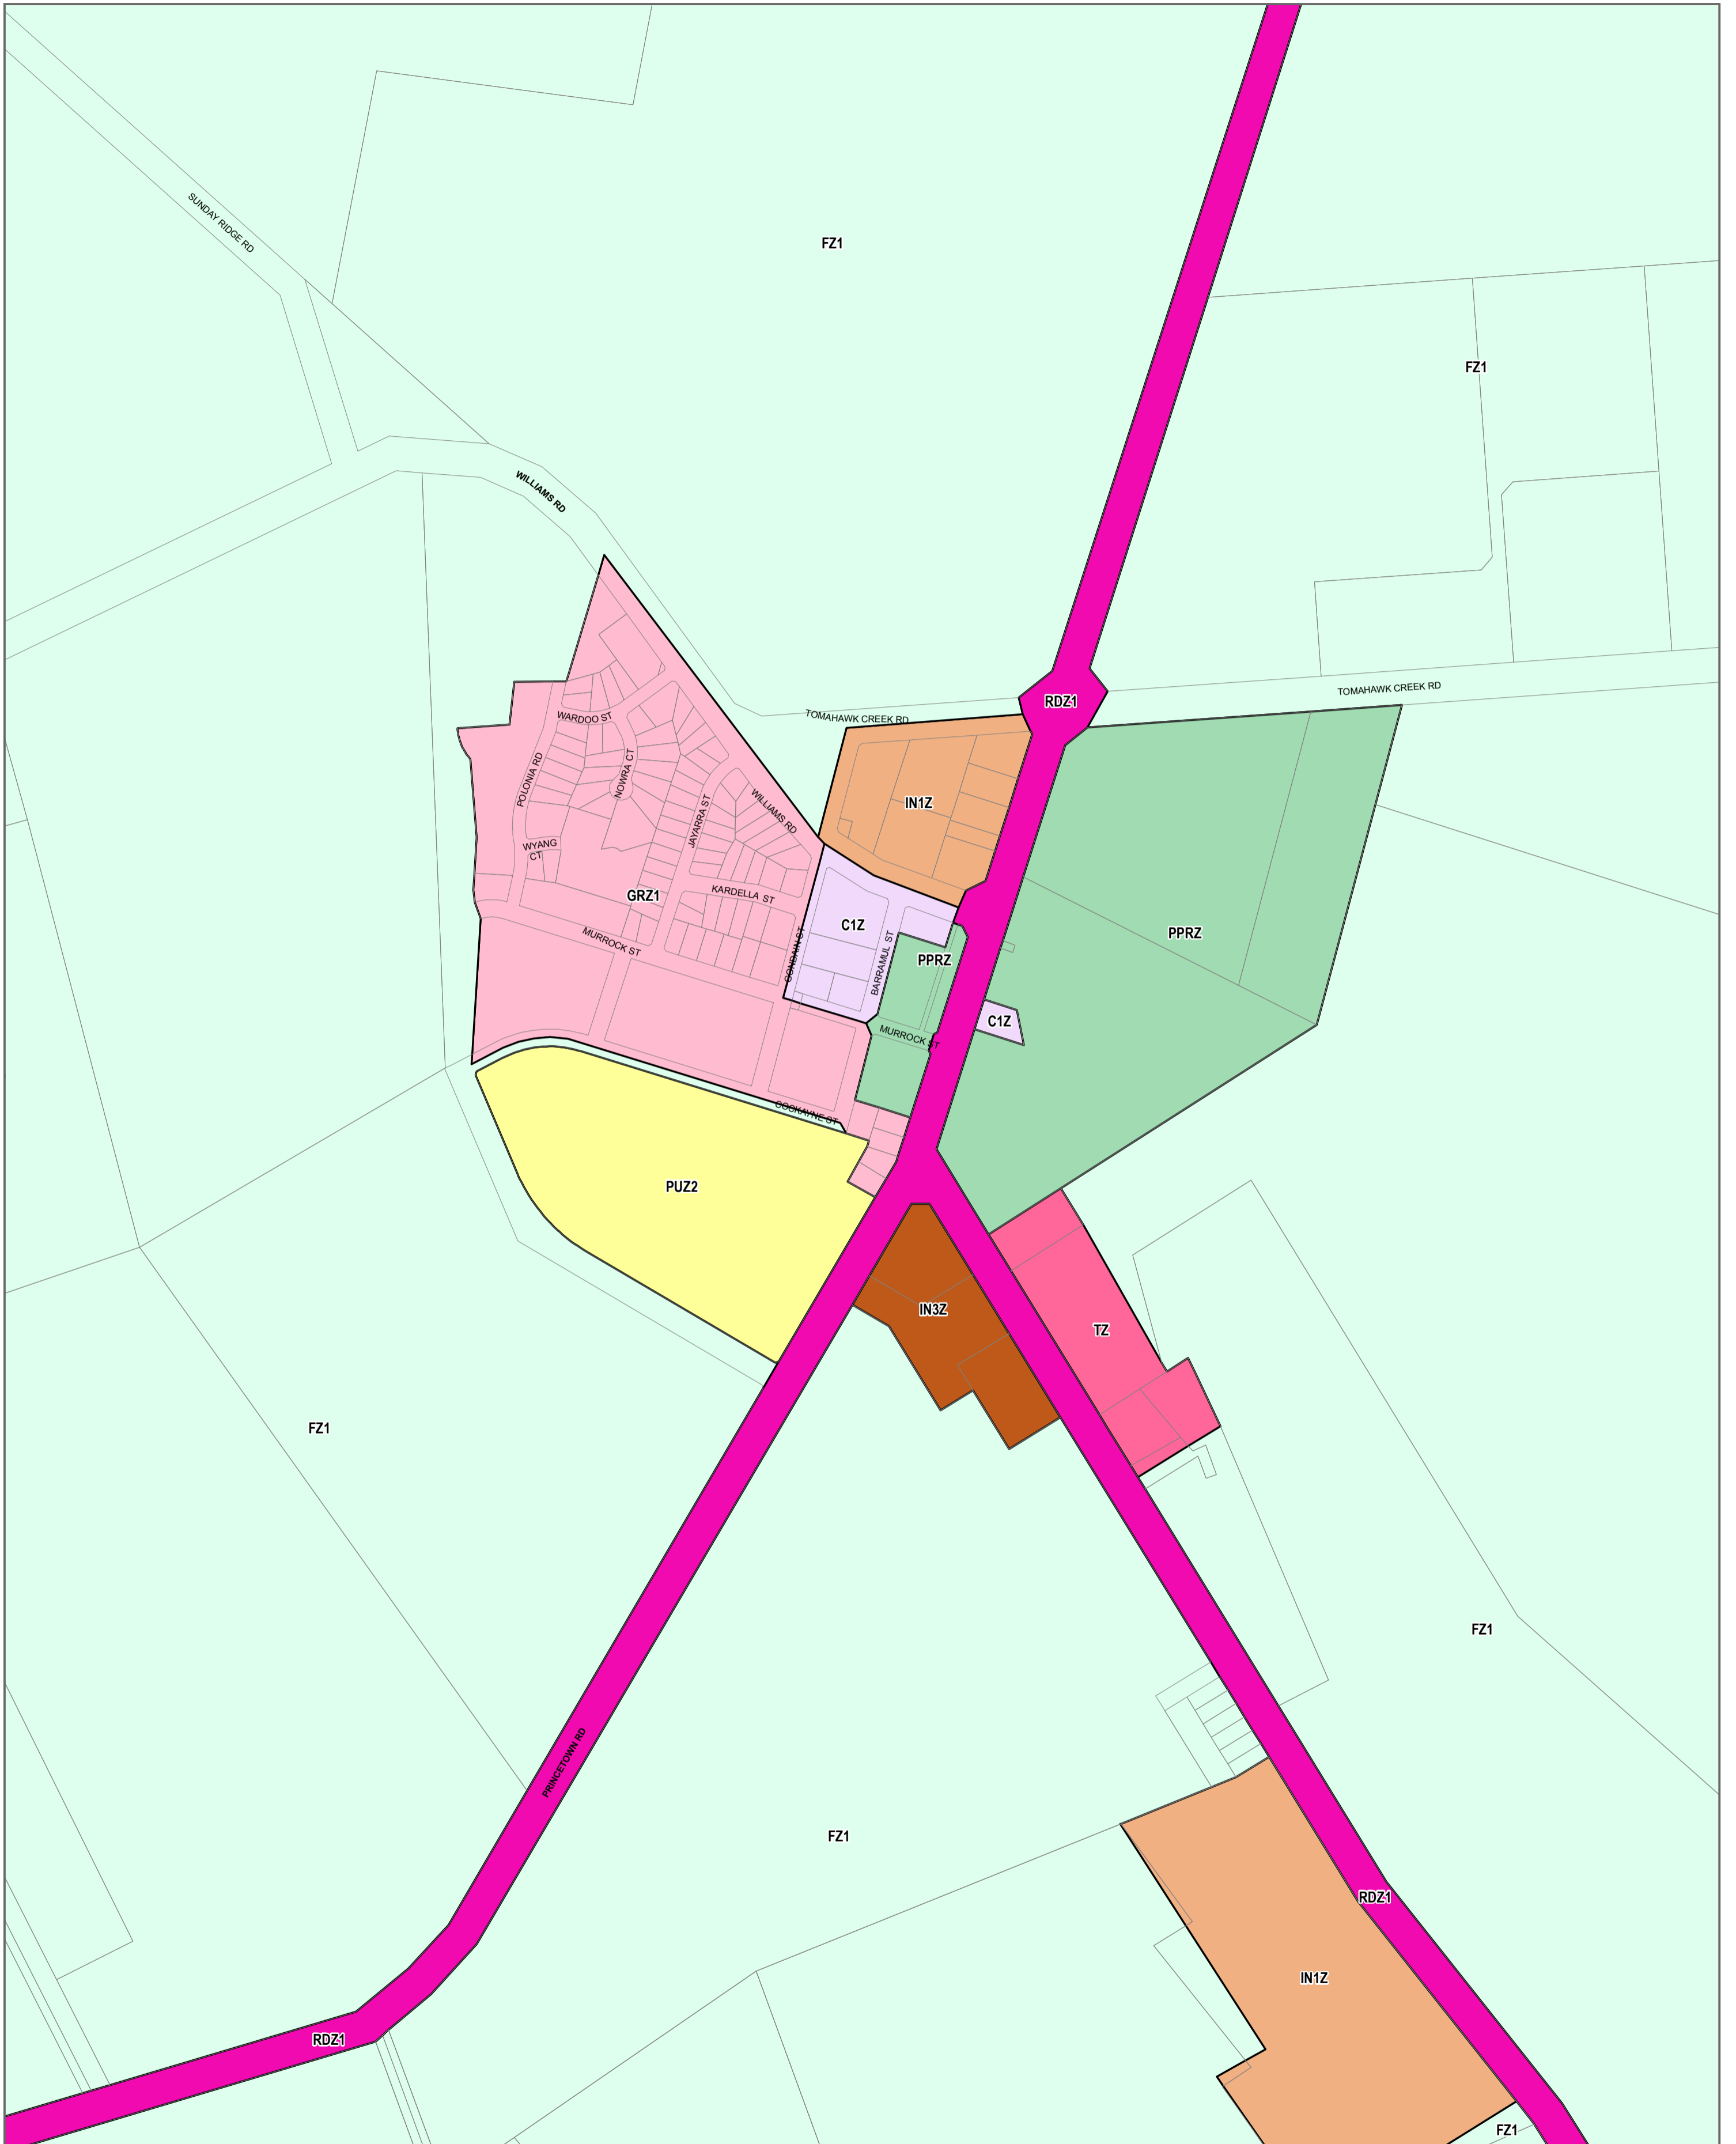

CORANGAMITE PLANNING SCHEME - LOCAL PROVISION

LEGEND

C1Z - Commercial 1 Zone	PPRZ - Public Park and Recreation Zone
FZ - Farming Zone	PUZ2 - Public Use Zone - Education
GRZ - General Residential Zone	RDZ1 - Road Zone - Category 1
IN1Z - Industrial 1 Zone	TZ - Township Zone
IN3Z - Industrial 3 Zone	

© The State of Victoria Department of Environment, Land, Water and Planning 2018

NORTH
 Planning Group
AMENDMENT C44cora
 Printed: 14/02/2019

Australian Map Grid Zone 54

Environment, Land, Water and Planning