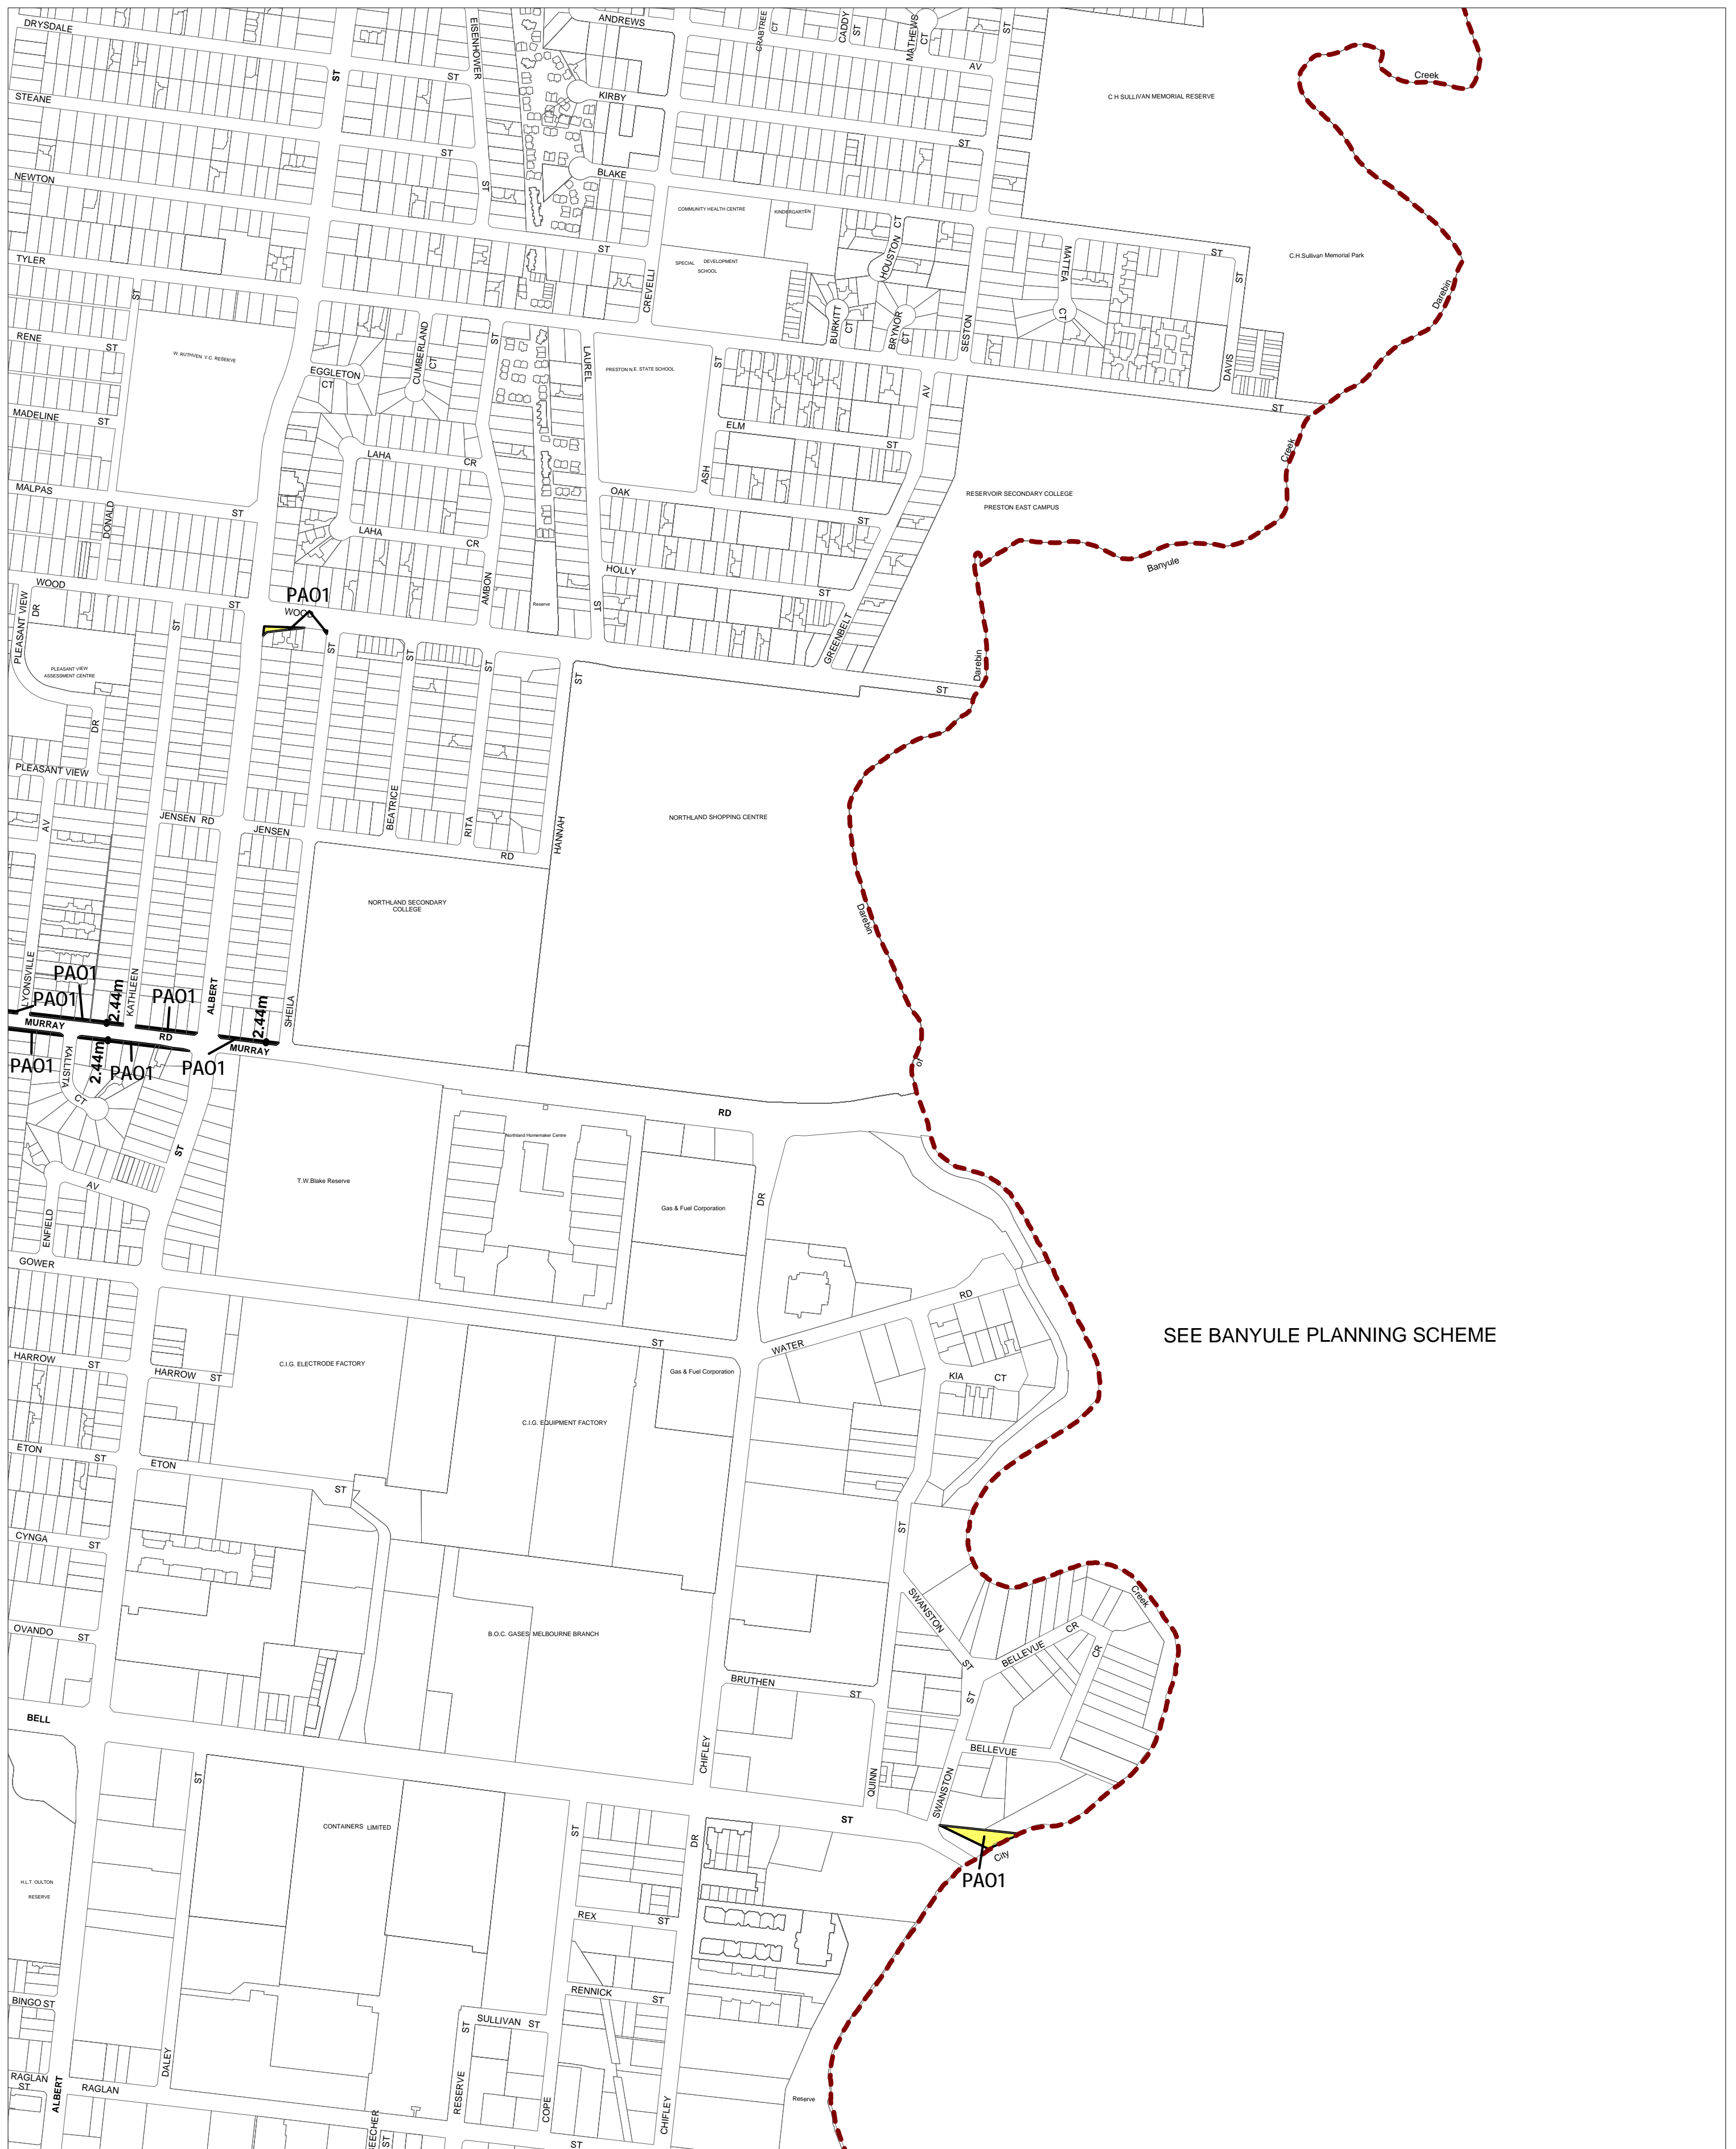

DAREBIN PLANNING SCHEME - LOCAL PROVISION

SEE BANYULE PLANNING SCHEME

Overlays

PAO1 Public Acquisition Overlay 1

100 0 100 200 300 400 500 m

AUSTRALIAN MAP GRID ZONE 55

INDEX TO ADJOINING METRIC SERIES MAP

2	3	4
6	7	8
10	11	12
13	14	15
16	17	18

State Government Victoria

Printed: 3/6/2013

AMENDMENT C124