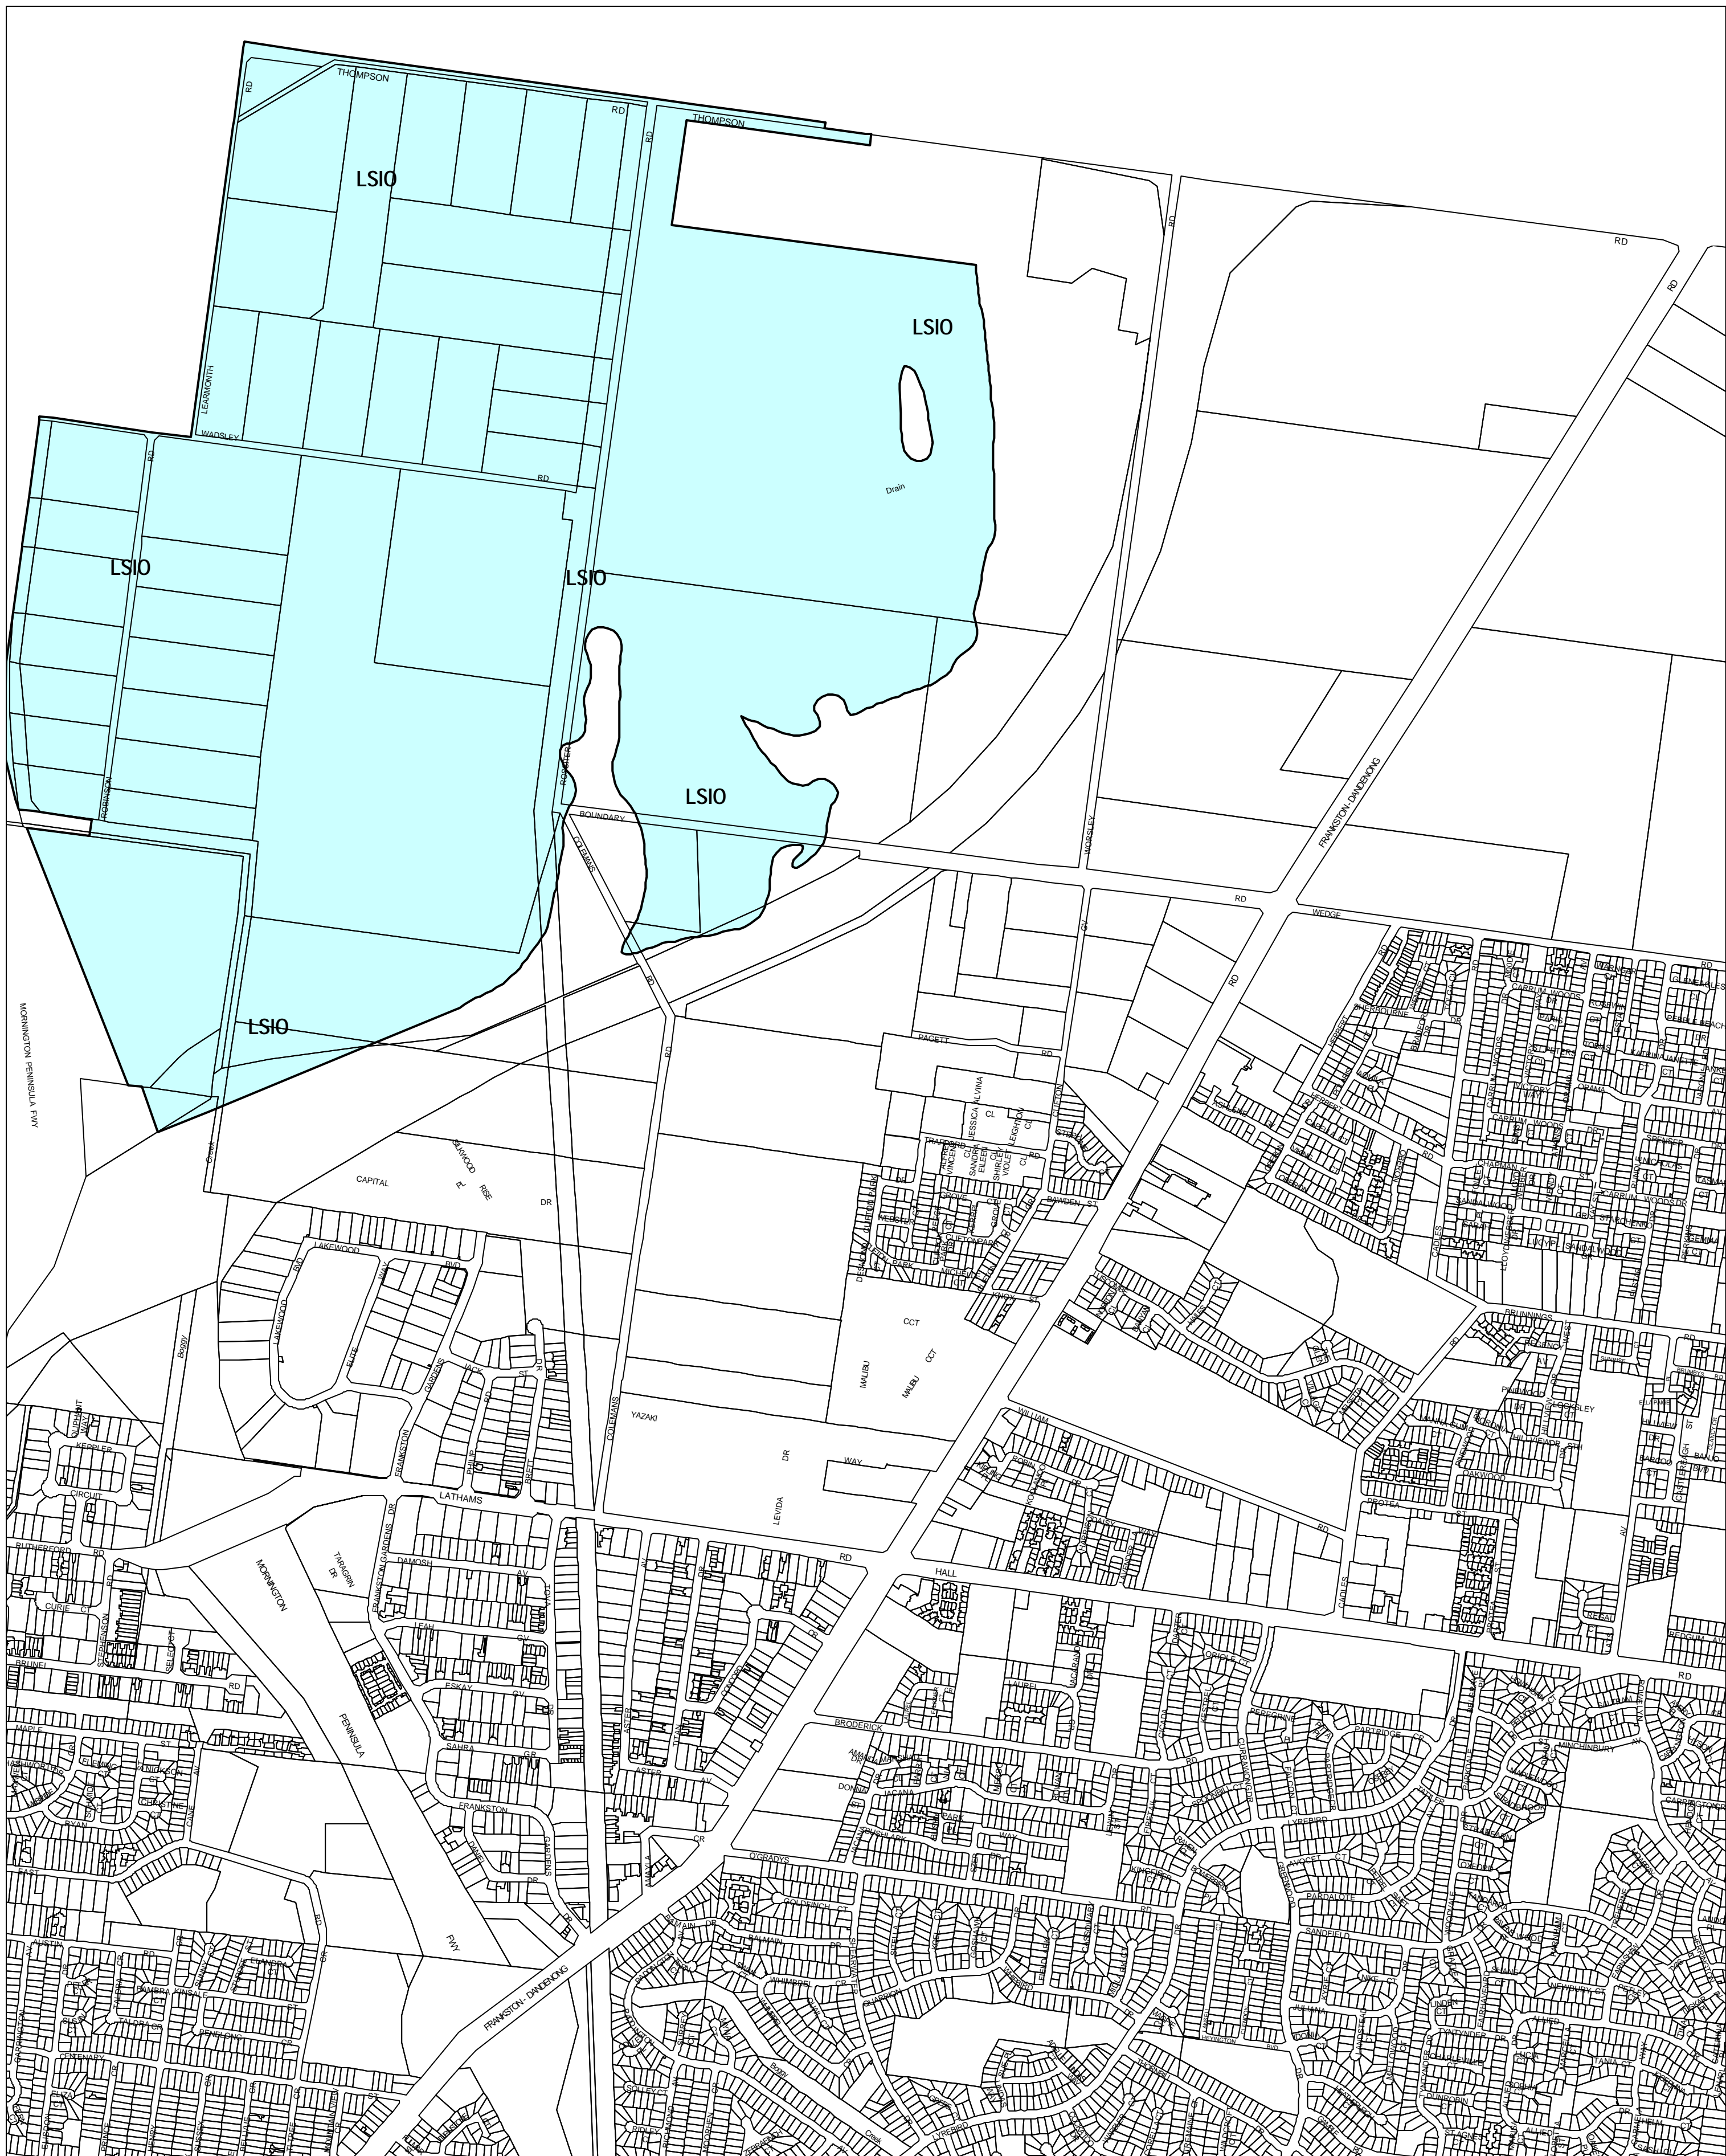

FRANKSTON PLANNING SCHEME - LOCAL PROVISION

Overlays

LSIO Land Subject to Inundation Overlay

AUSTRALIAN MAP GRID ZONE 55

Printed: 2/8/2007

INDEX TO ADJOINING METRIC SERIES MAP