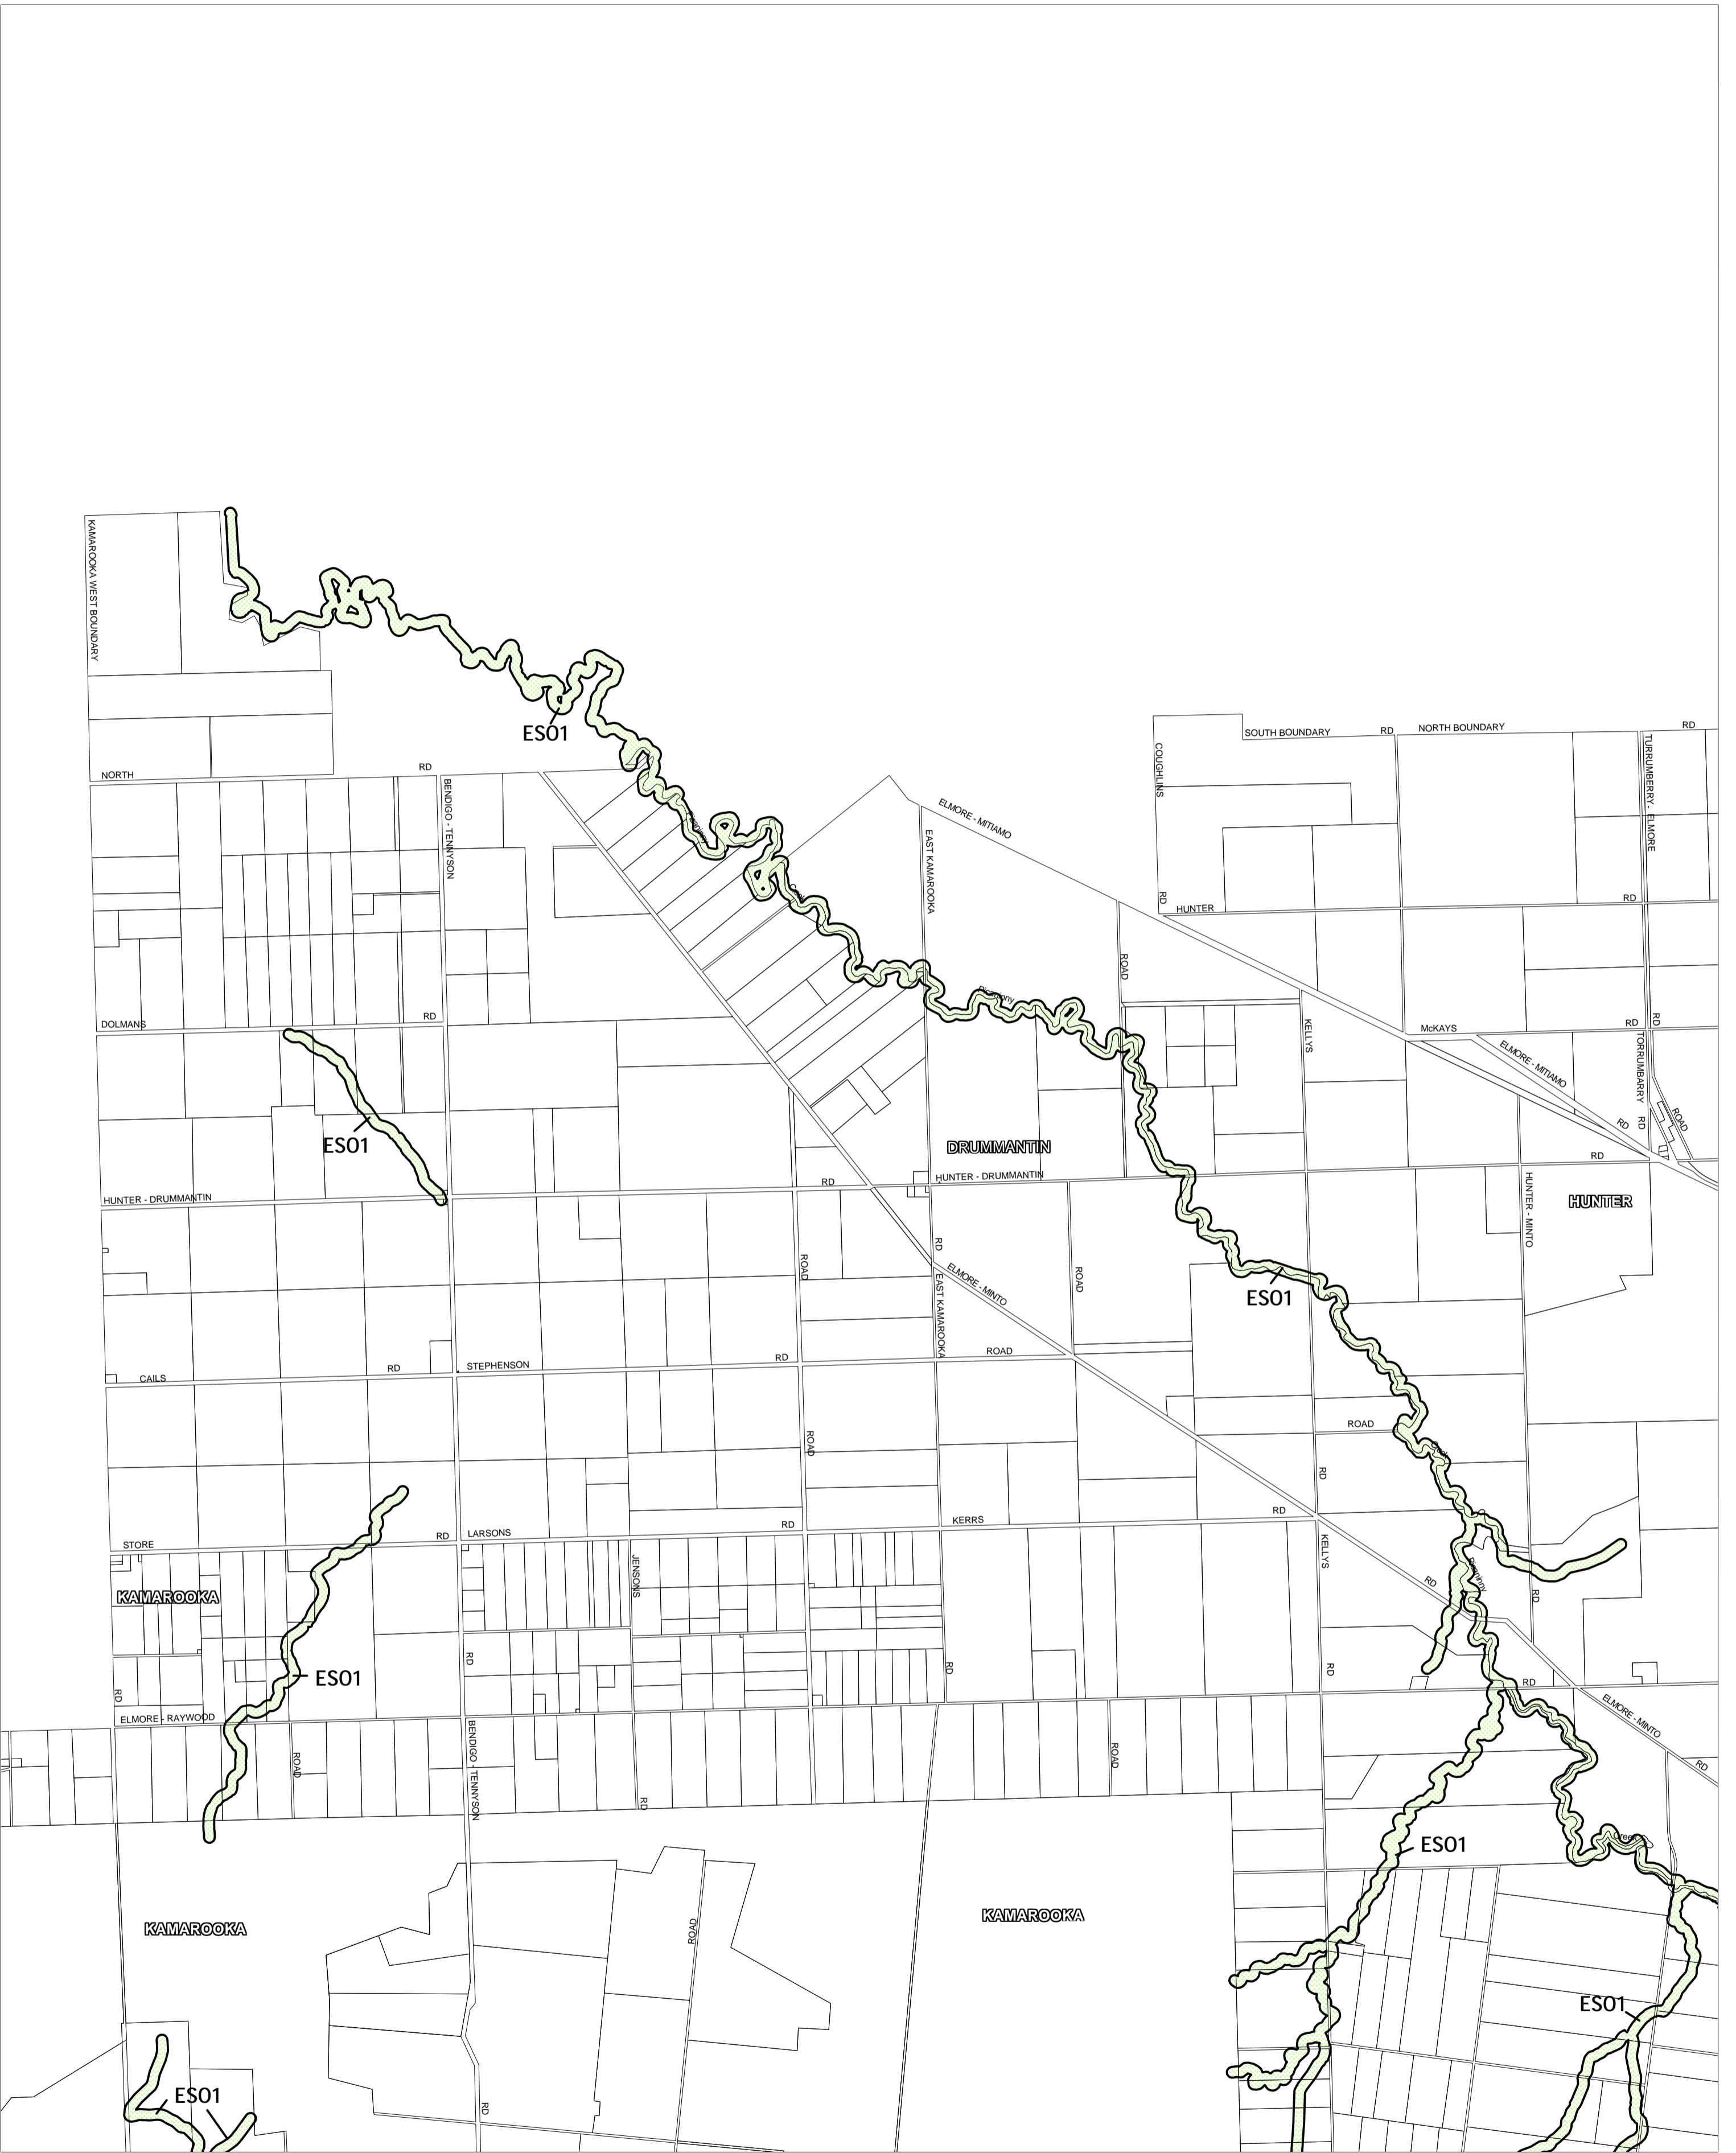

GREATER BENDIGO PLANNING SCHEME - LOCAL PROVISION

Overlays

ES01 Environmental Significance Overlay - Schedule 1

Printed: 25/6/2007