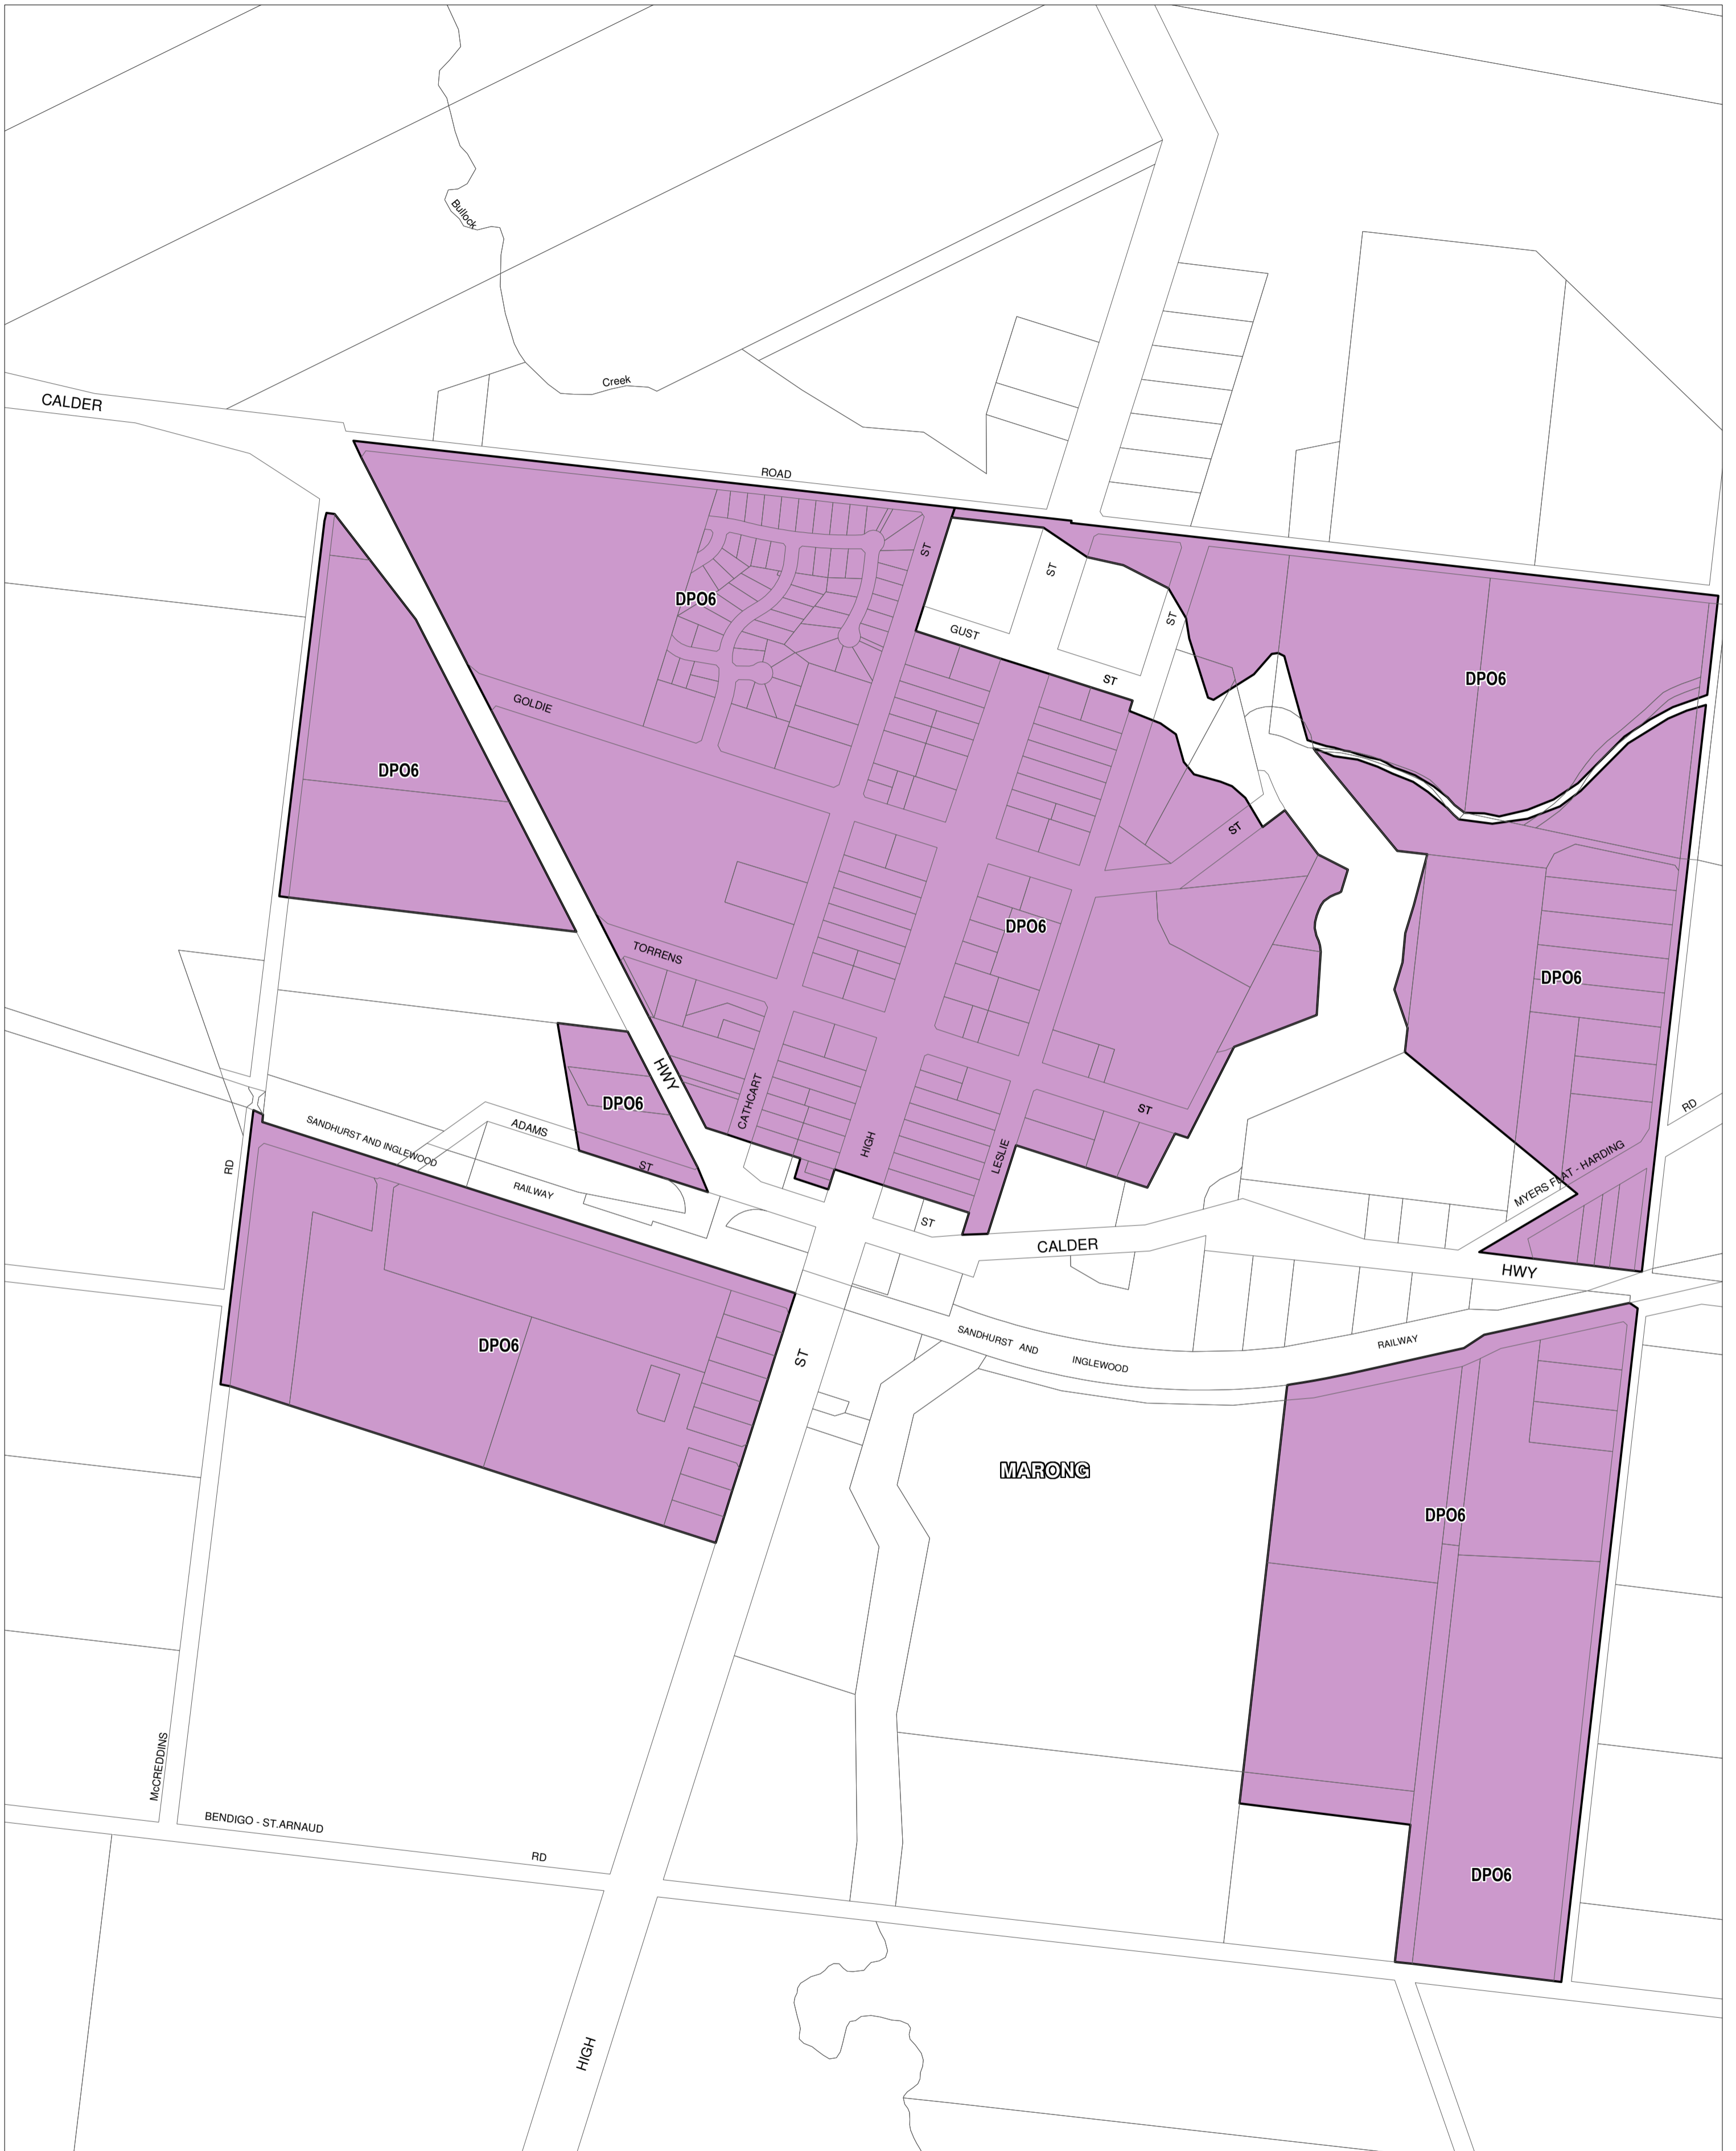

GREATER BENDIGO PLANNING SCHEME - LOCAL PROVISION

Overlays

DPO6 Development Plan Overlay - Schedule 6

AUSTRALIAN MAP GRID ZONE 55

Printed: 19/3/2012

AMENDMENT C109