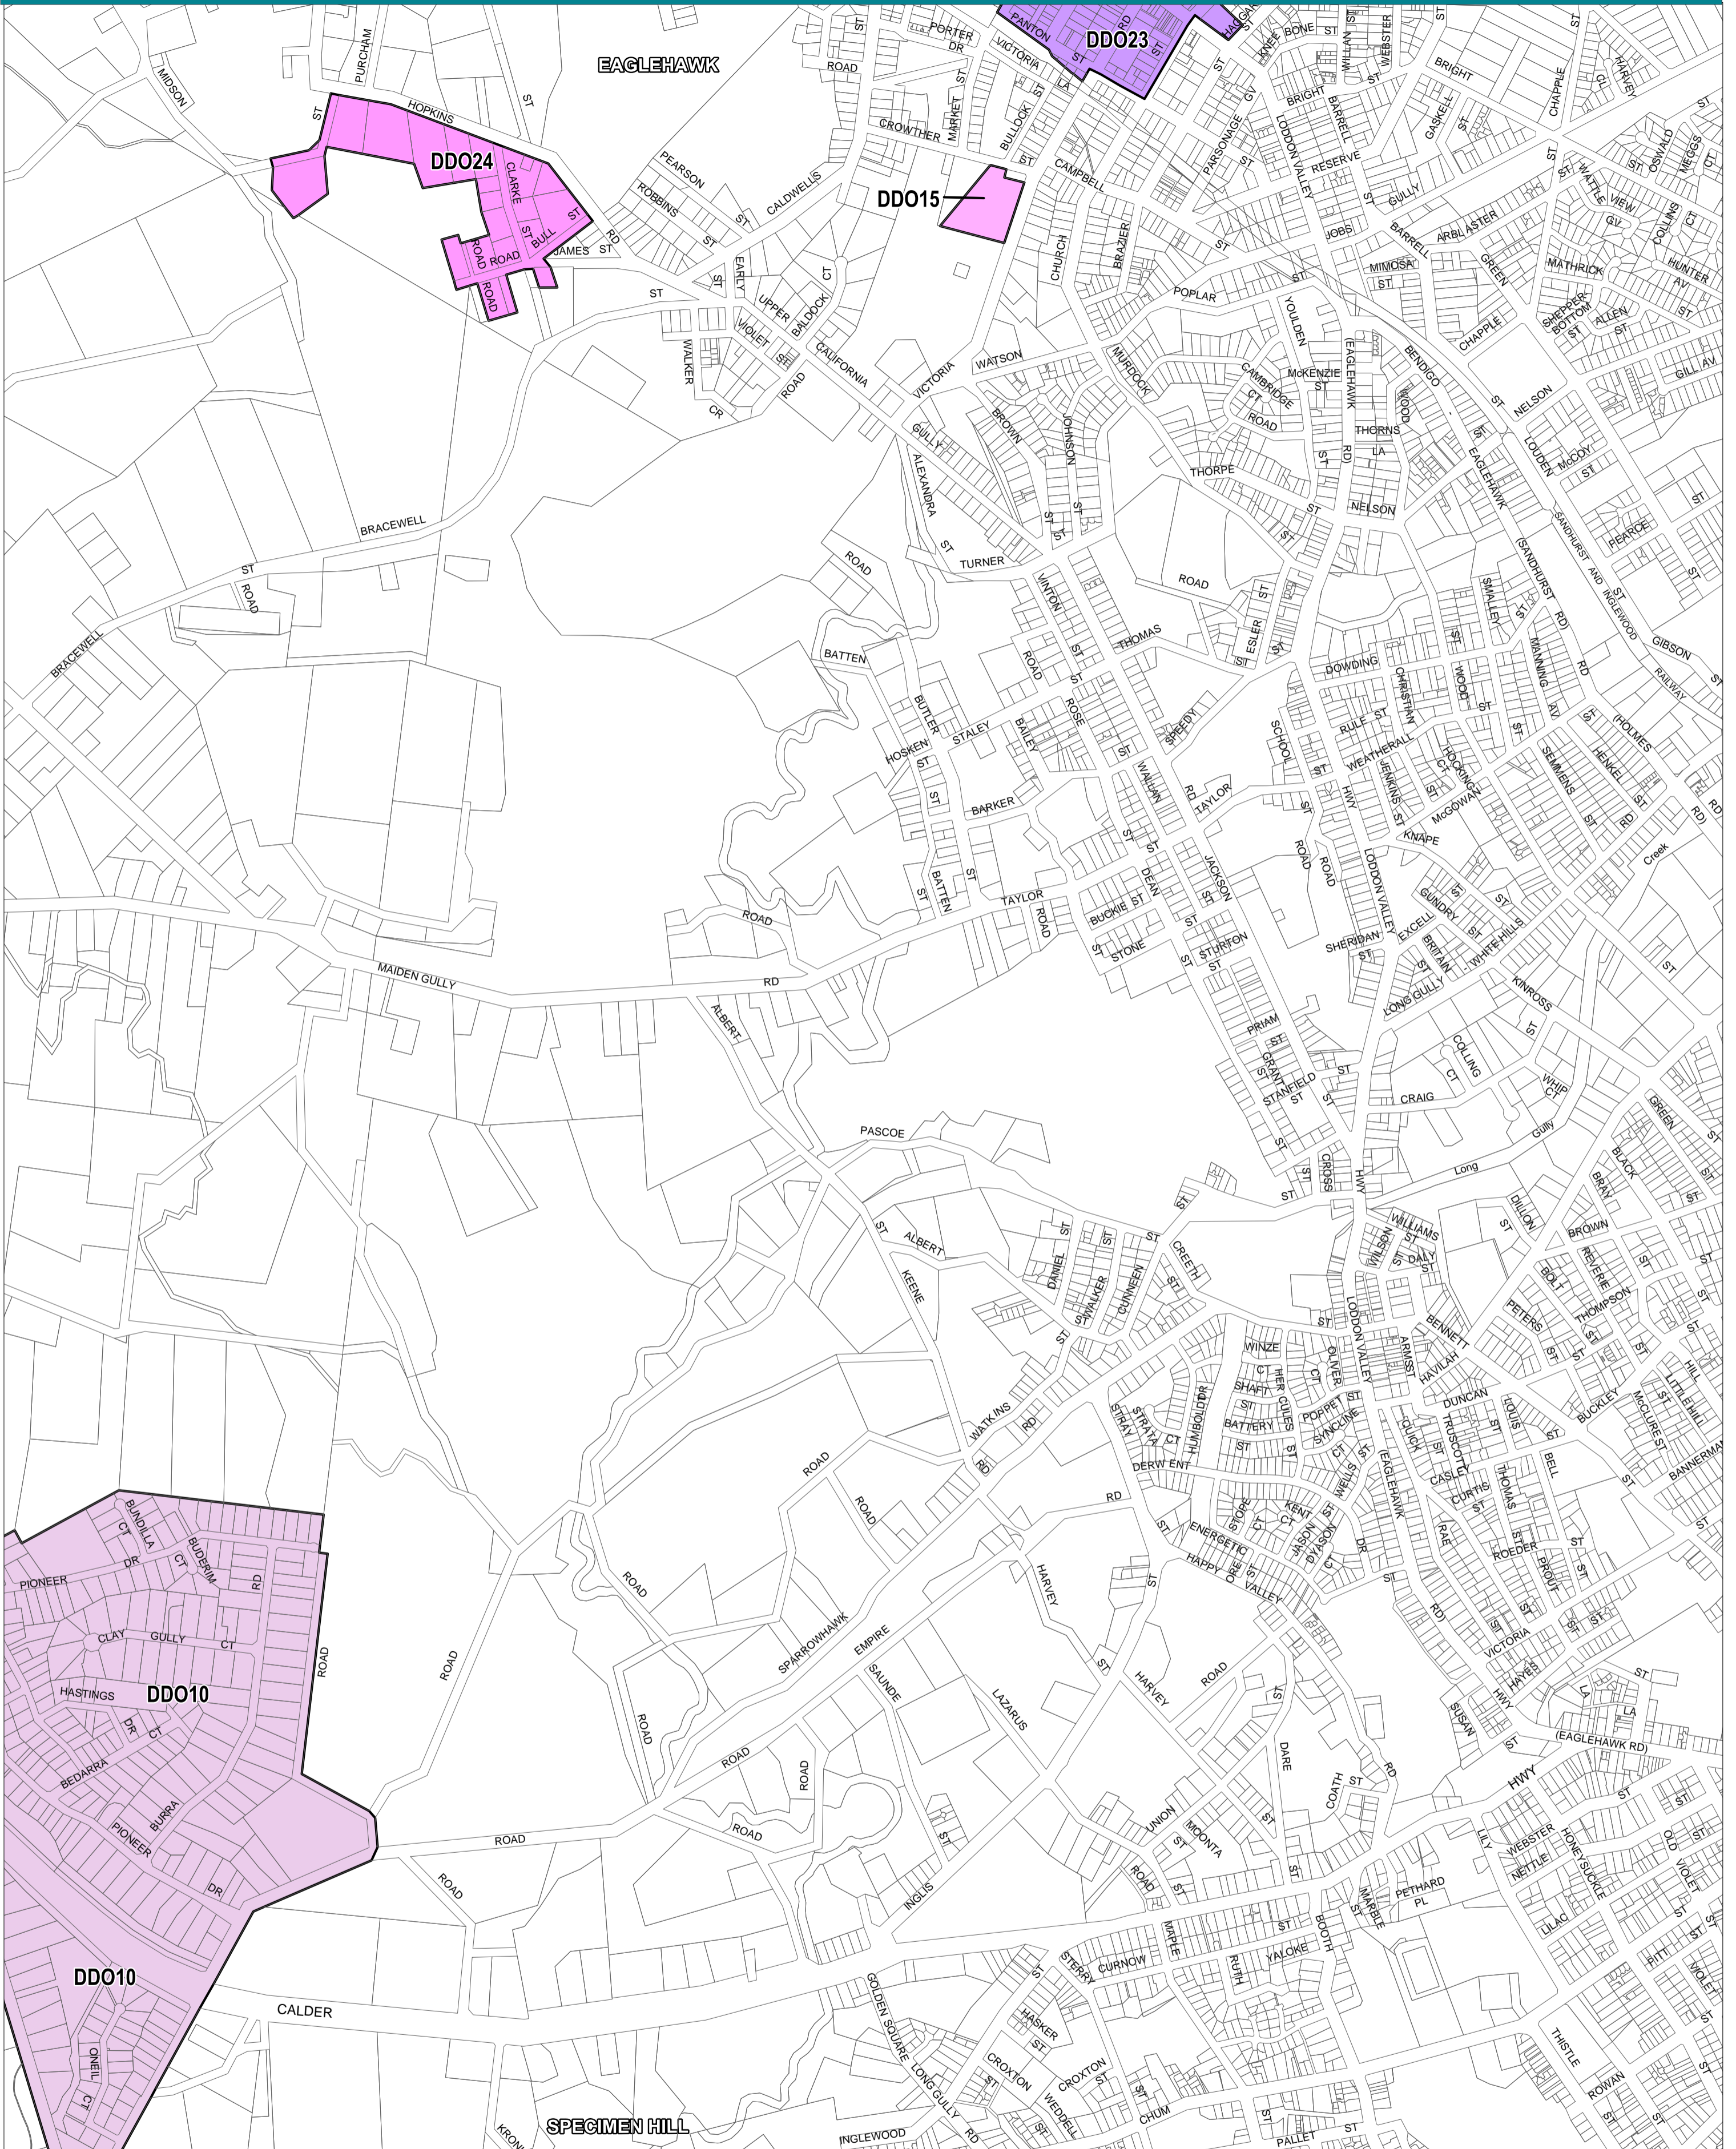

GREATER BENDIGO PLANNING SCHEME - LOCAL PROVISION

Overlays

- DDO10 Design And Development Overlay - Schedule 10
- DDO15 Design And Development Overlay - Schedule 15
- DDO23 Design And Development Overlay - Schedule 23
- DDO24 Design And Development Overlay - Schedule 24

PREPARED BY: Planning Mapping Services

Environment, Land, Water and Planning

Printed: 29/7/2016

AMENDMENT C213