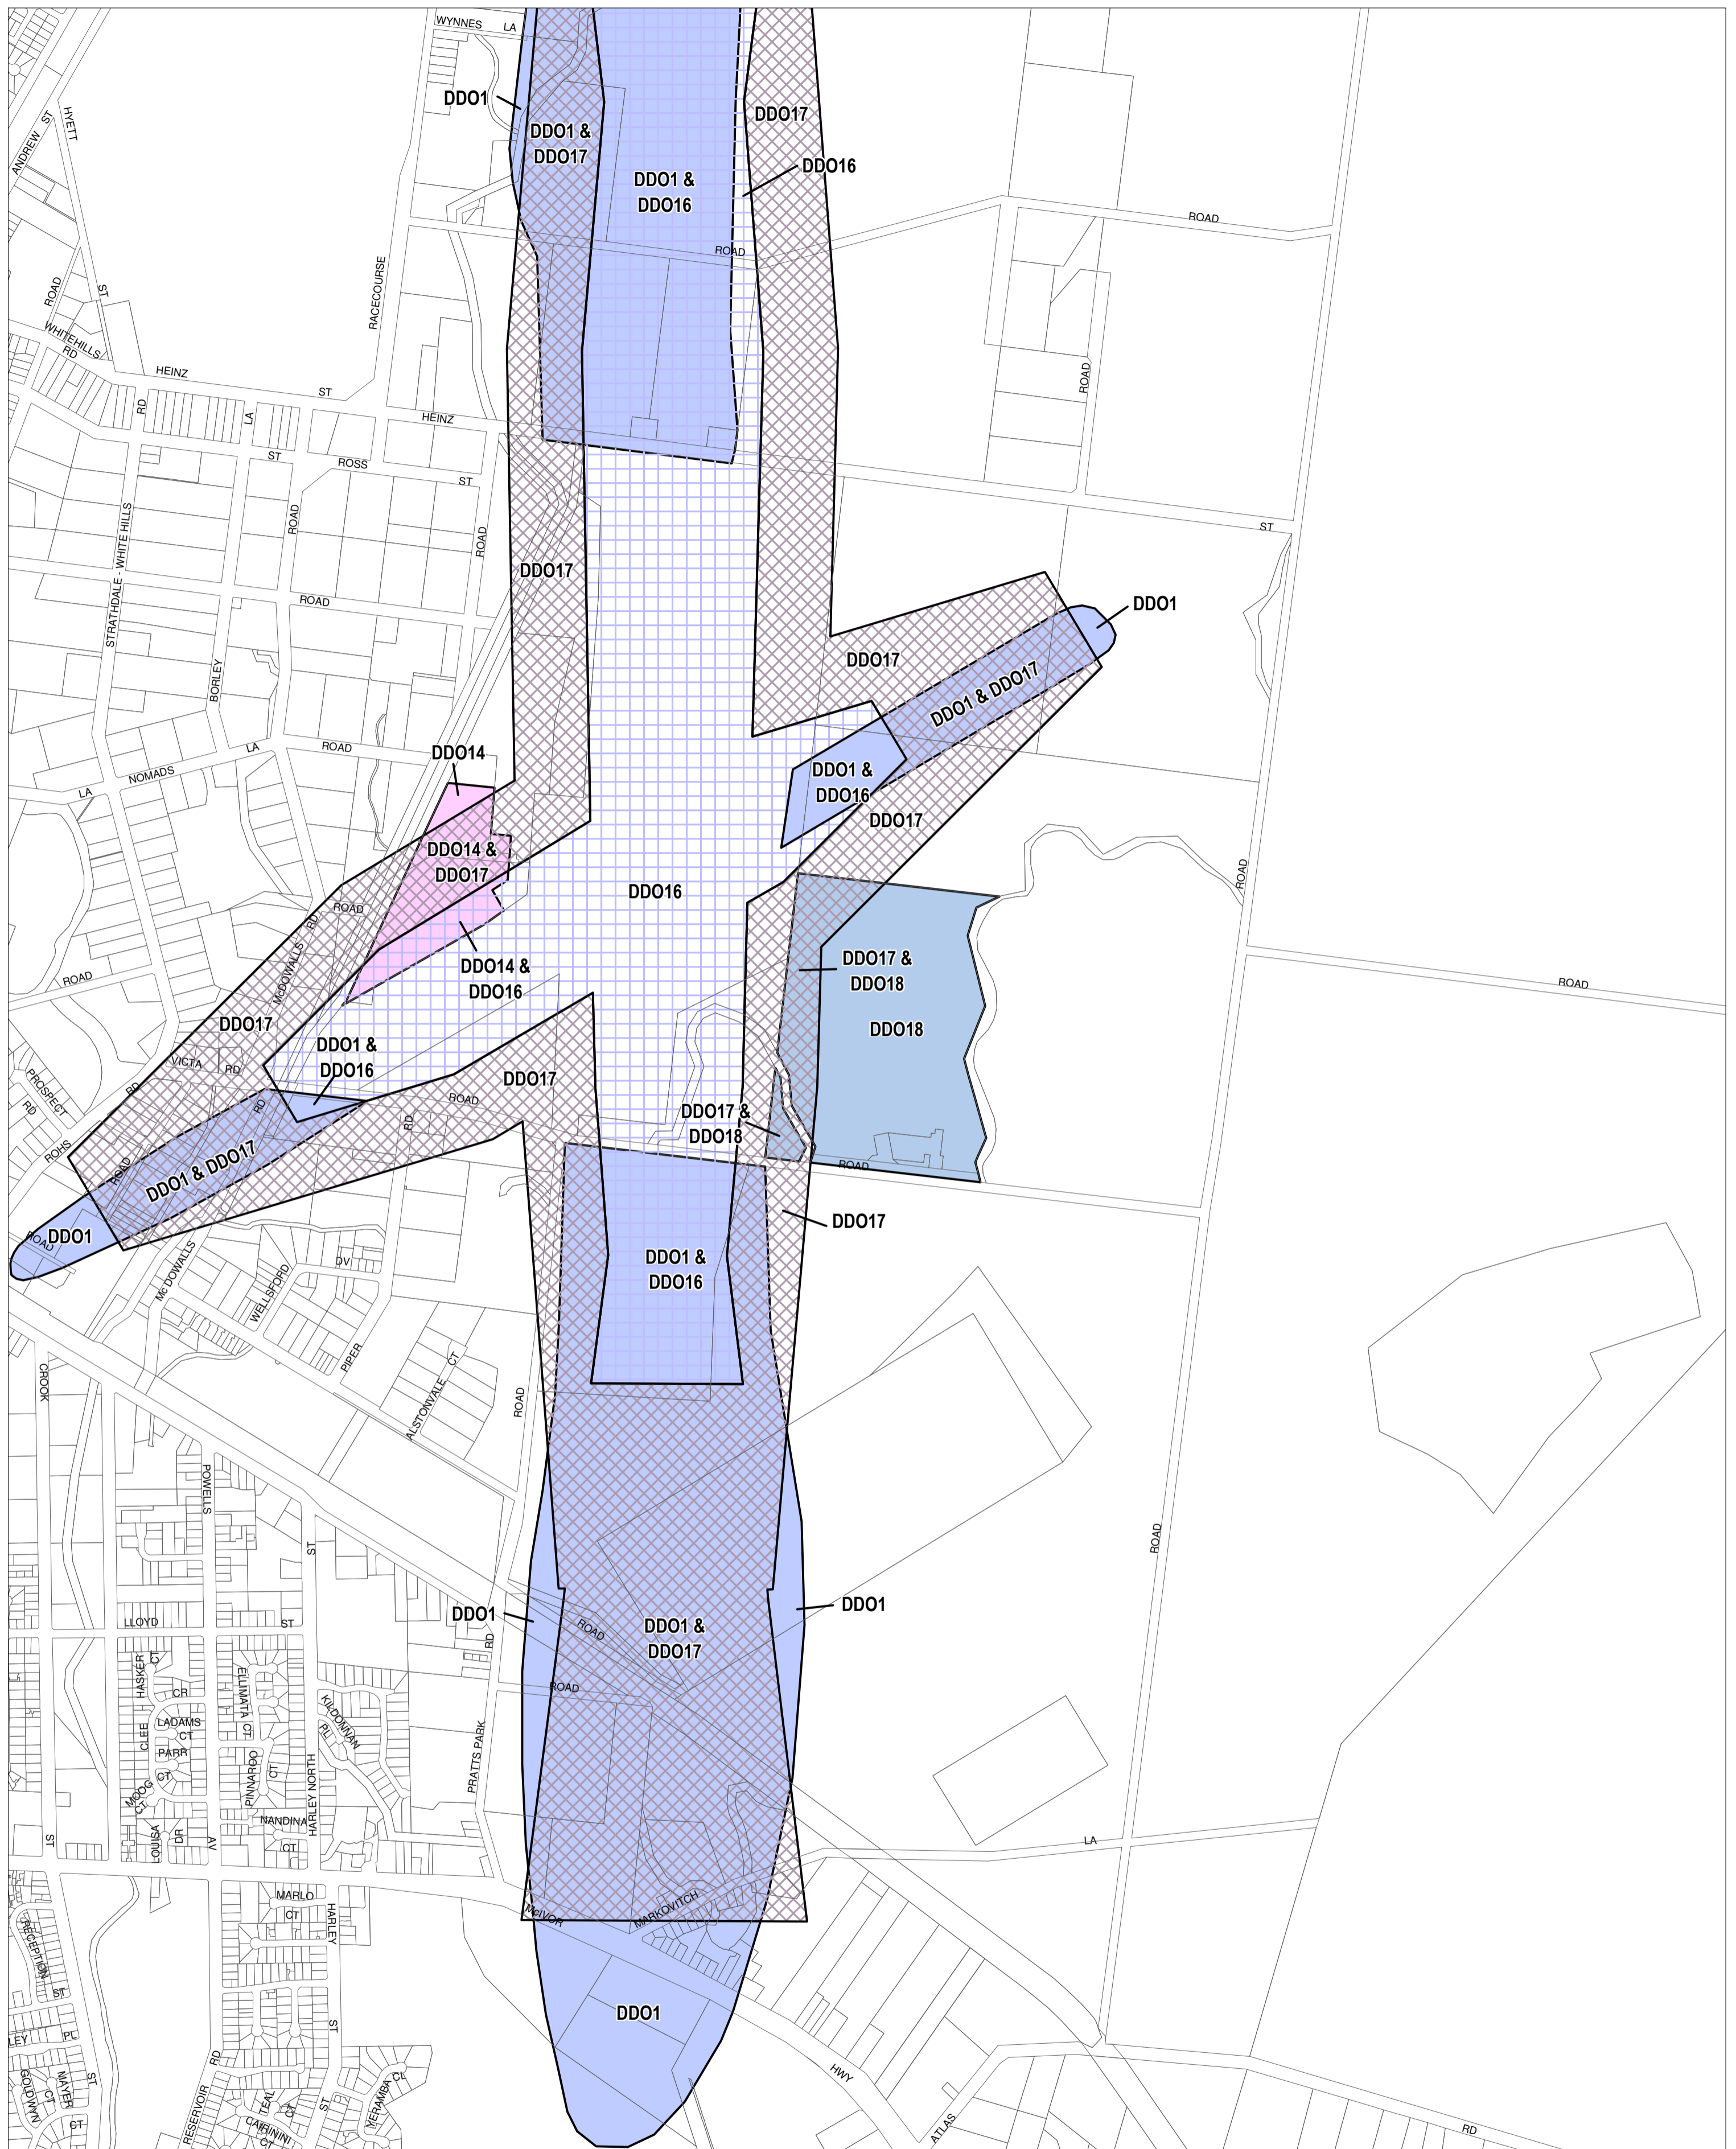

GREATER BENDIGO PLANNING SCHEME - LOCAL PROVISION

Overlays	Description
DDO1	Design And Development Overlay - Schedule 1
DDO14	Design And Development Overlay - Schedule 14
DDO16	Design And Development Overlay - Schedule 16
DDO17	Design And Development Overlay - Schedule 17
DDO18	Design And Development Overlay - Schedule 18

AUSTRALIAN MAP GRID ZONE 55

Printed: 10/8/2015

AMENDMENT C175