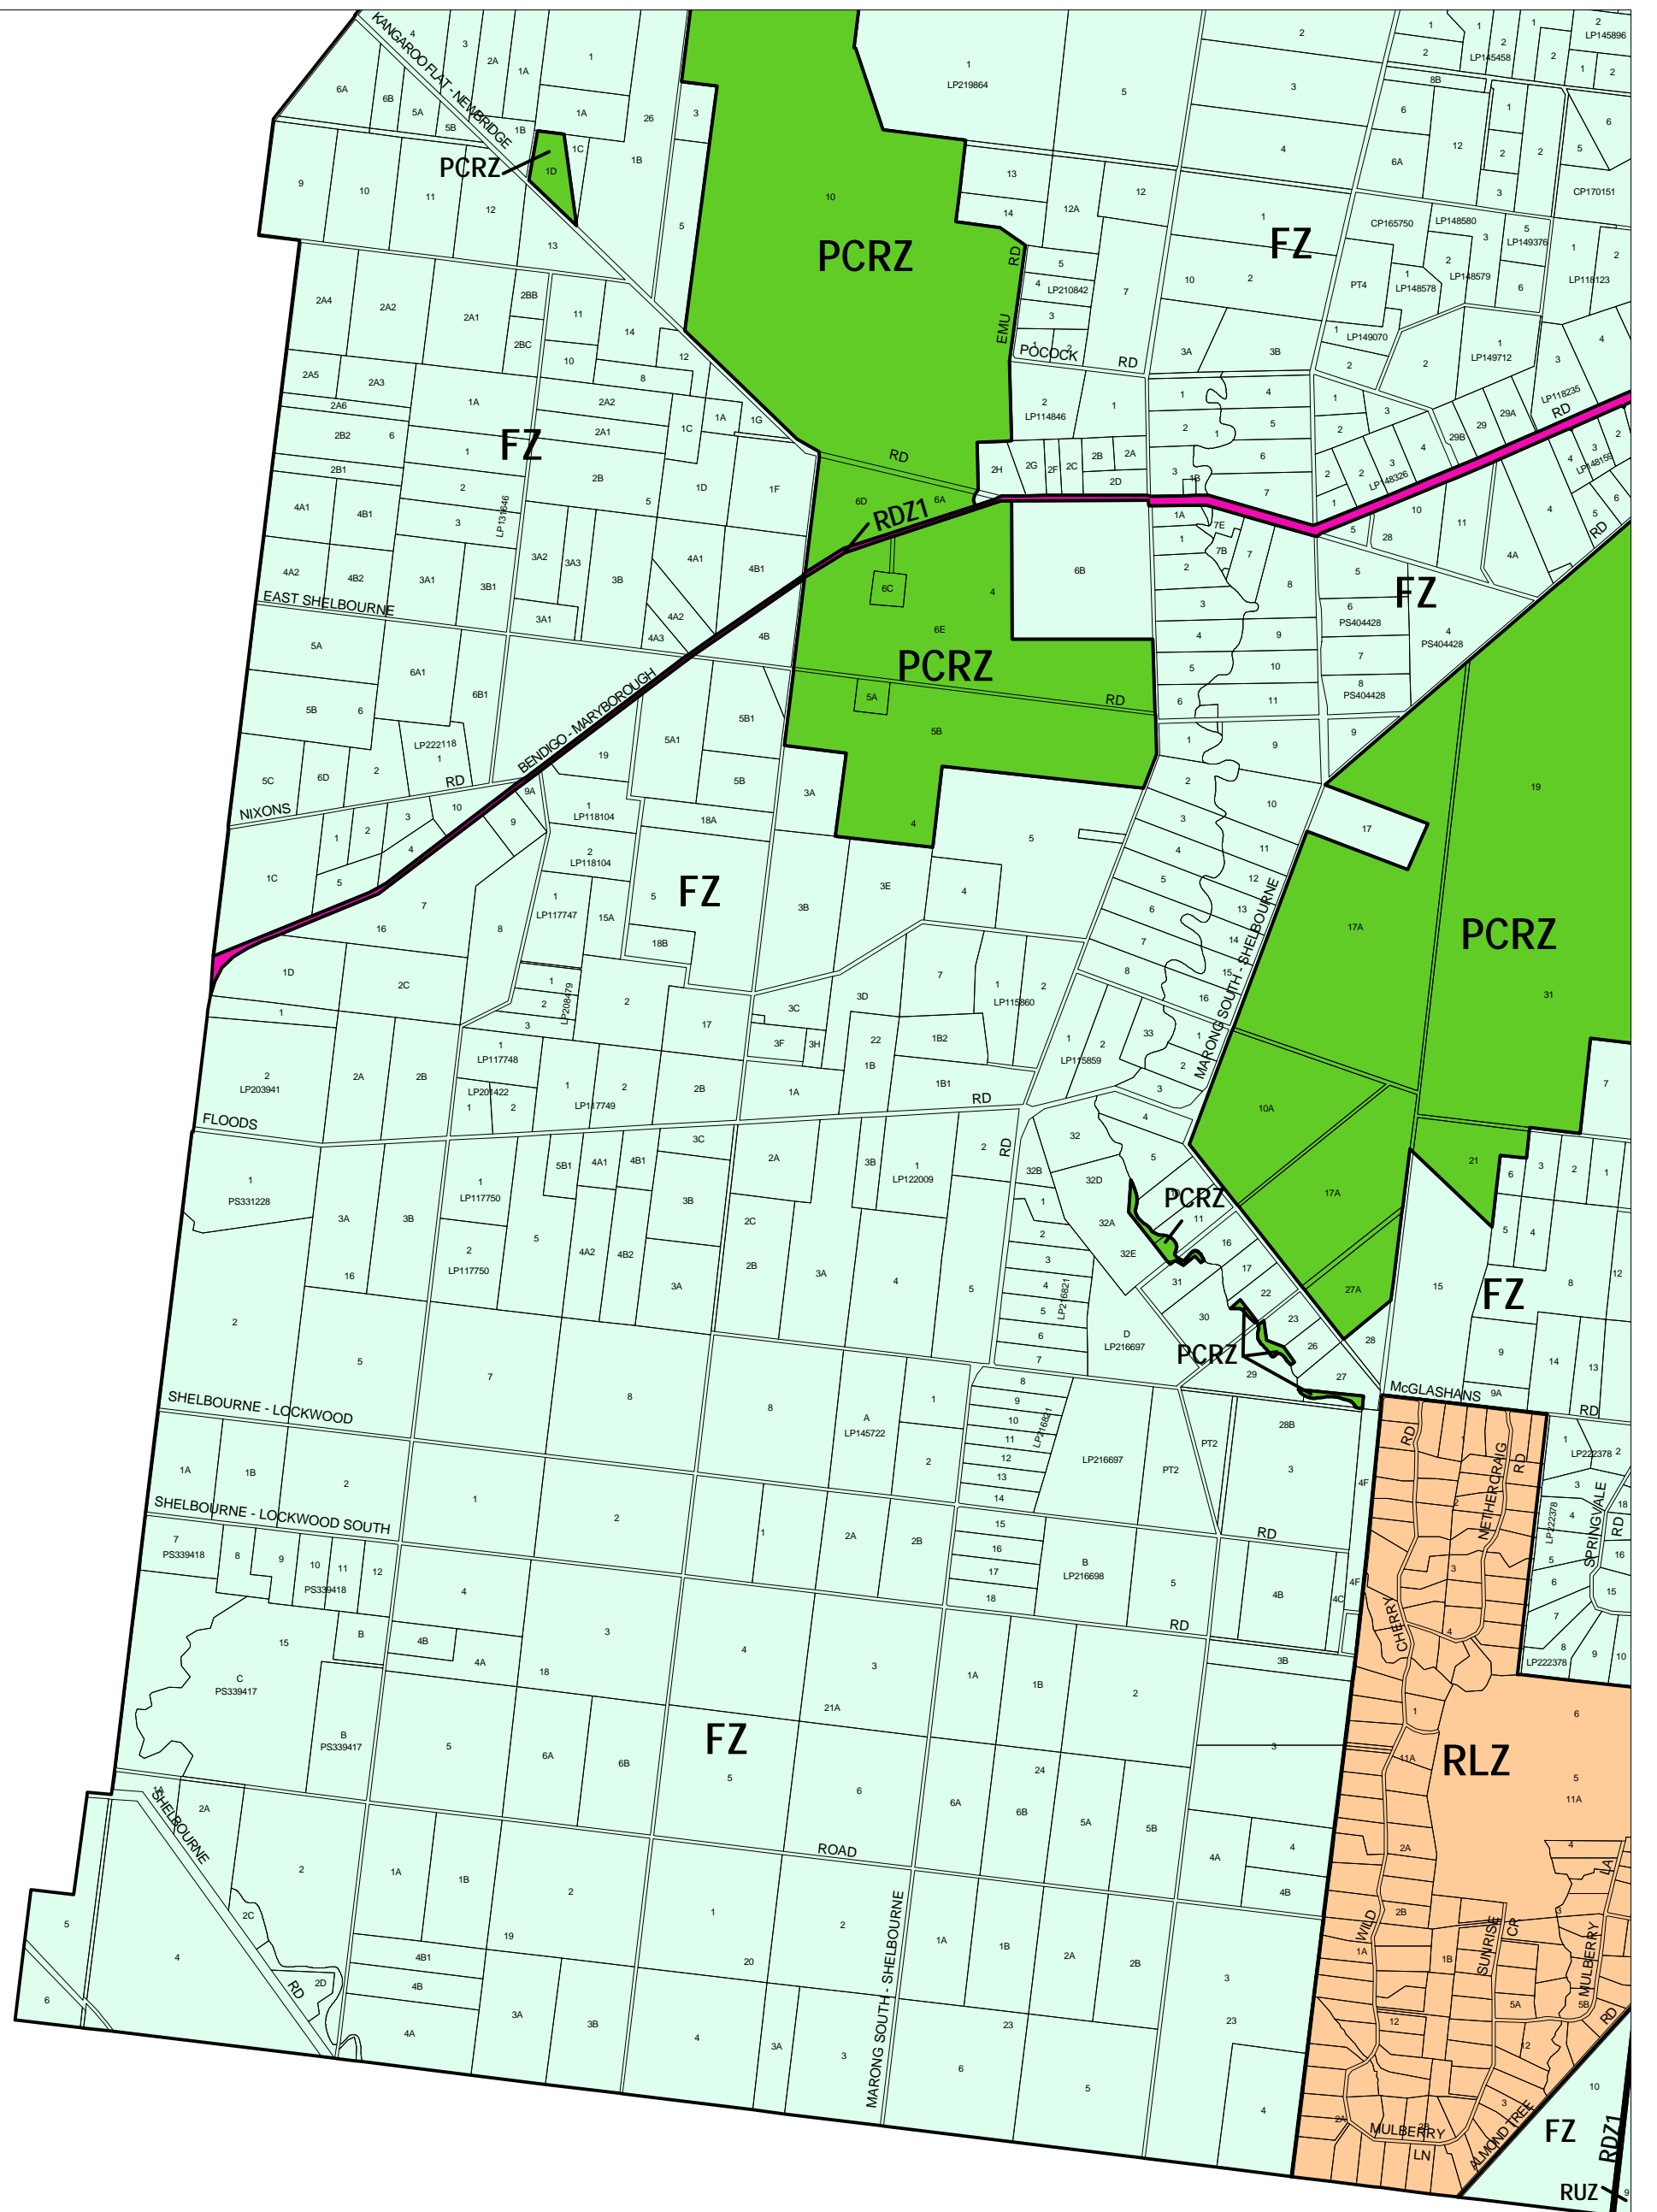

GREATER BENDIGO PLANNING SCHEME - LOCAL PROVISION

- **Public Land**
- **PCRZ** Public Conservation And Resource Zone
- **RZC1** Road Zone Category 1
- **Rural**
- **FZ** Farming Zone
- **RLZ** Rural Living Zone

THIS MAP INCORPORATES APPROVED ZONES AS AT: 25/01/06 AMENDMENT C67

Printed: 8/5/2006