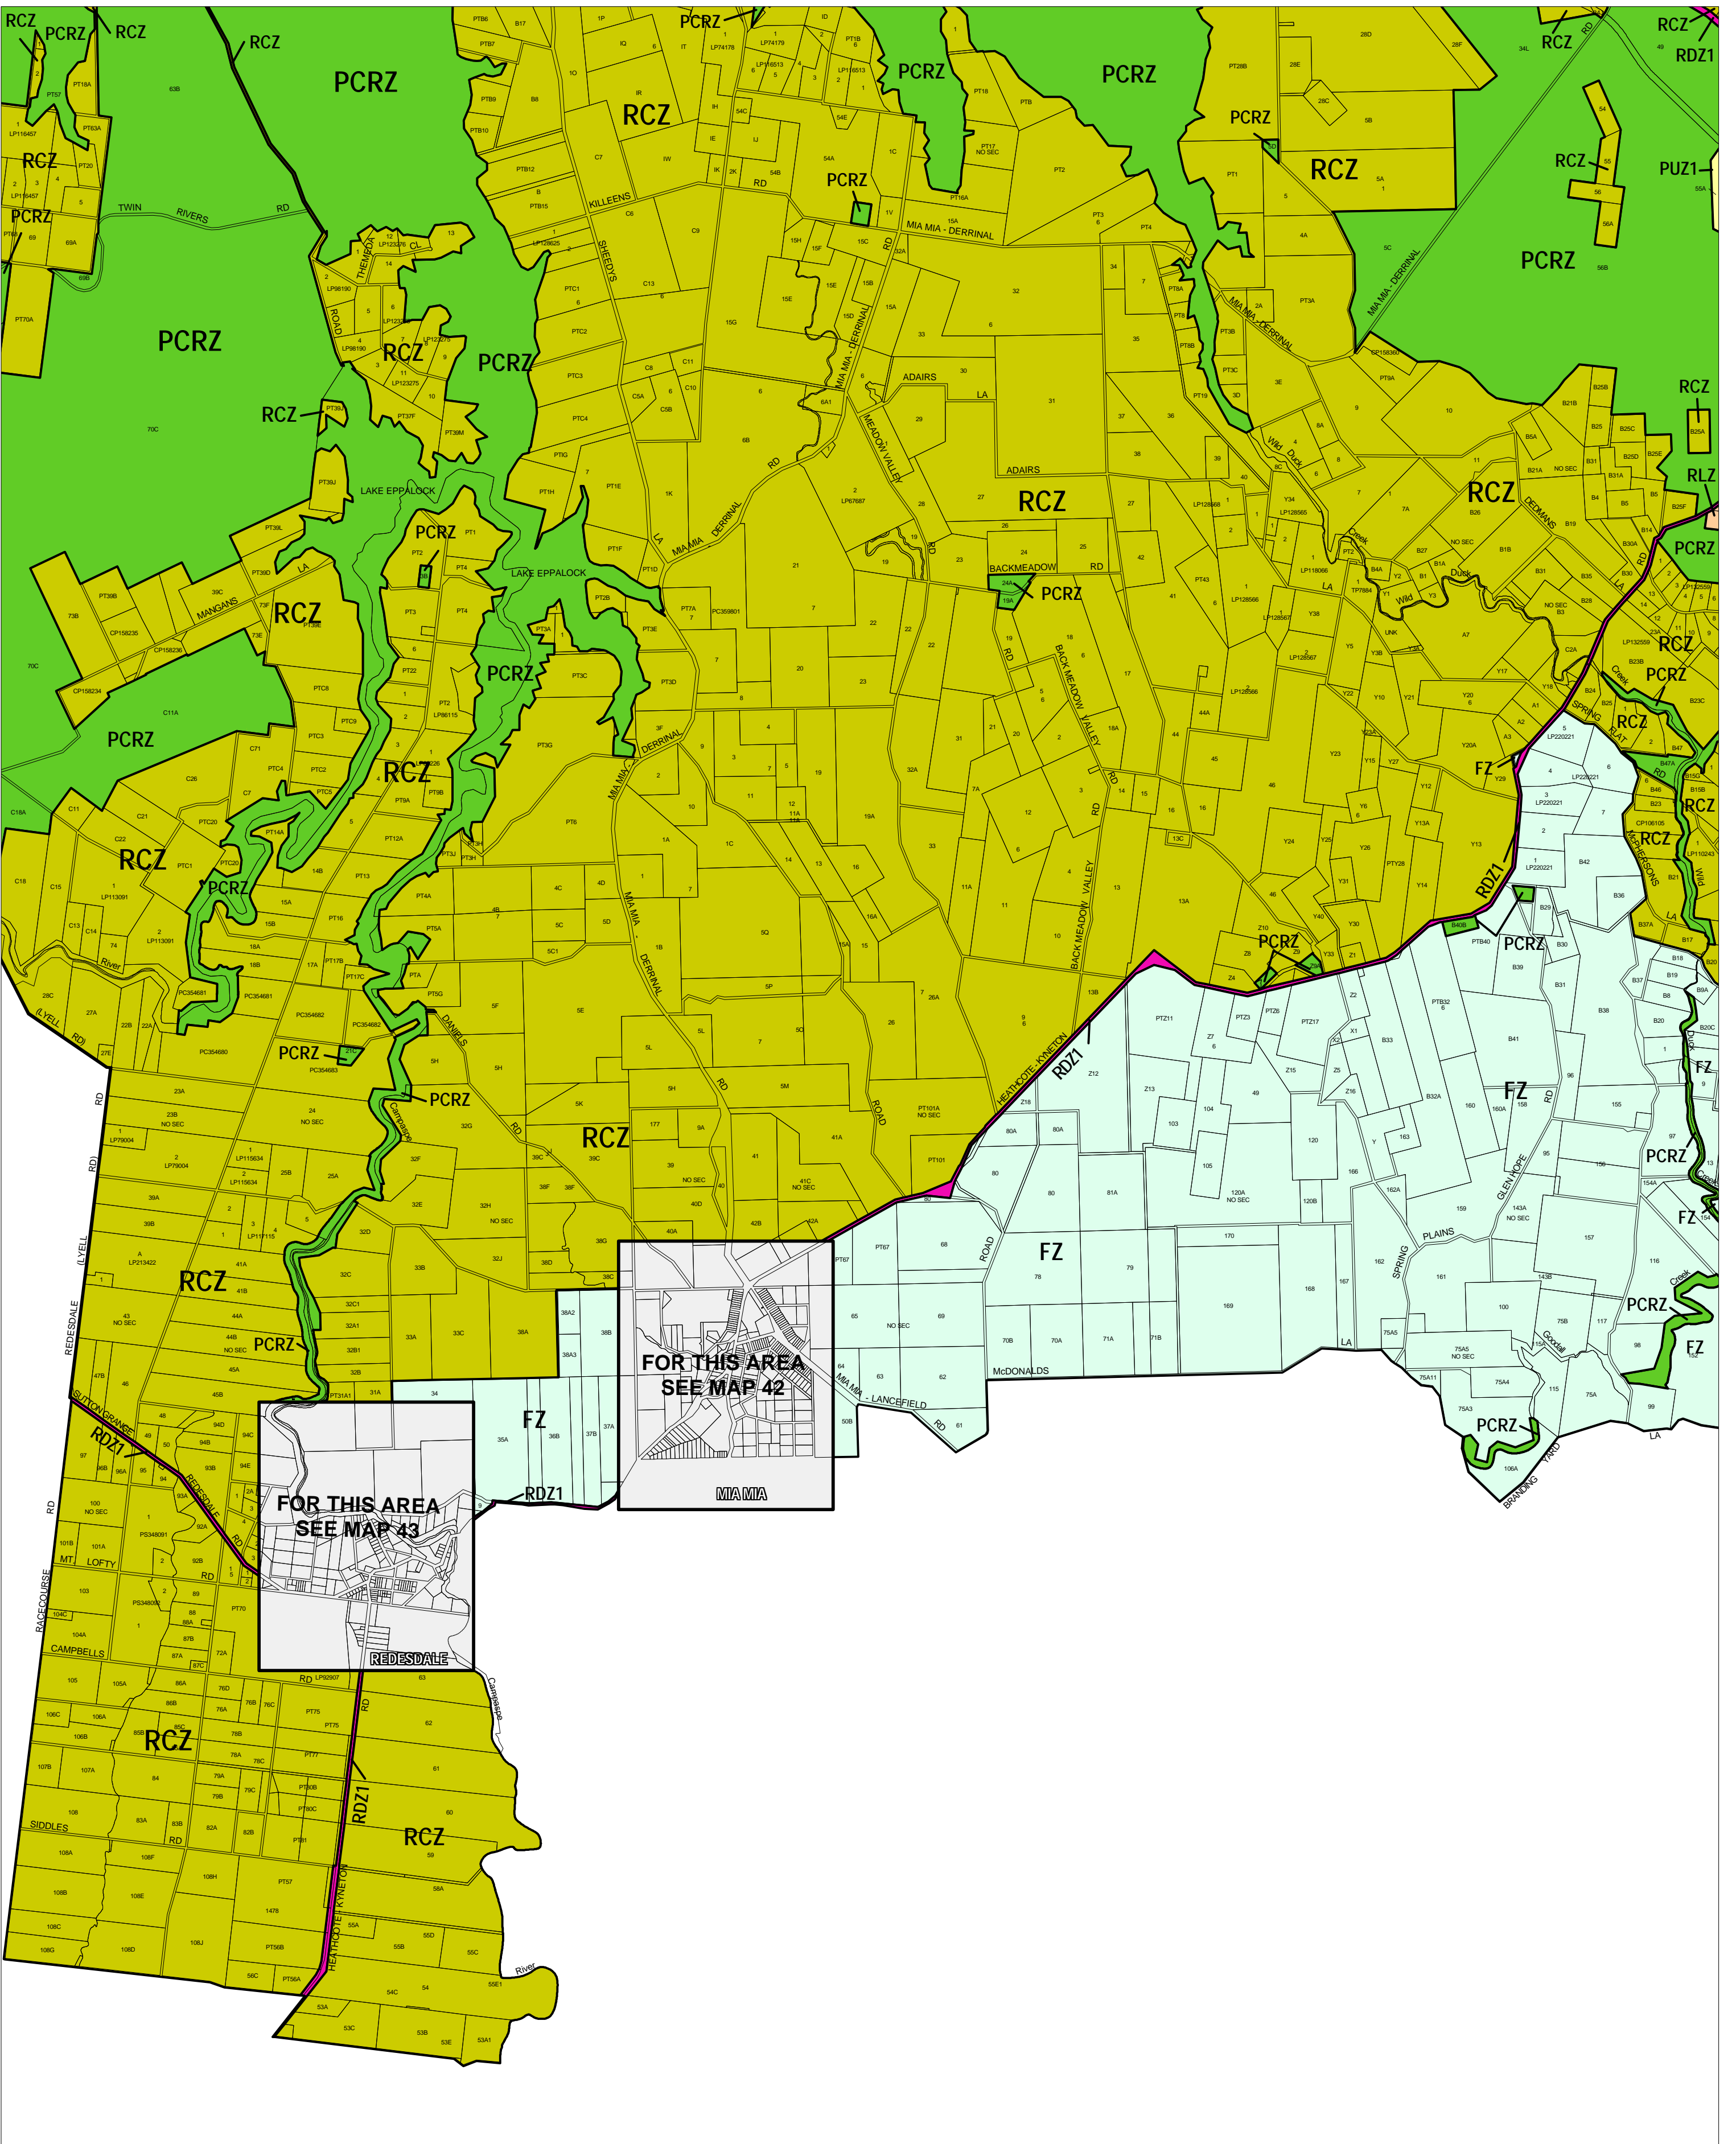

GREATER BENDIGO PLANNING SCHEME - LOCAL PROVISION

Public Land	Public Conservation And Resource Zone
PUZ1	Public Use Zone Service And Utility
RDZ1	Road Zone Category 1
Rural	Farming Zone
RCZ	Rural Conservation Zone
RLZ	Rural Living Zone

THIS MAP INCORPORATES APPROVED ZONES AS AT: 25/01/06 AMENDMENT C67

Printed: 8/5/2006