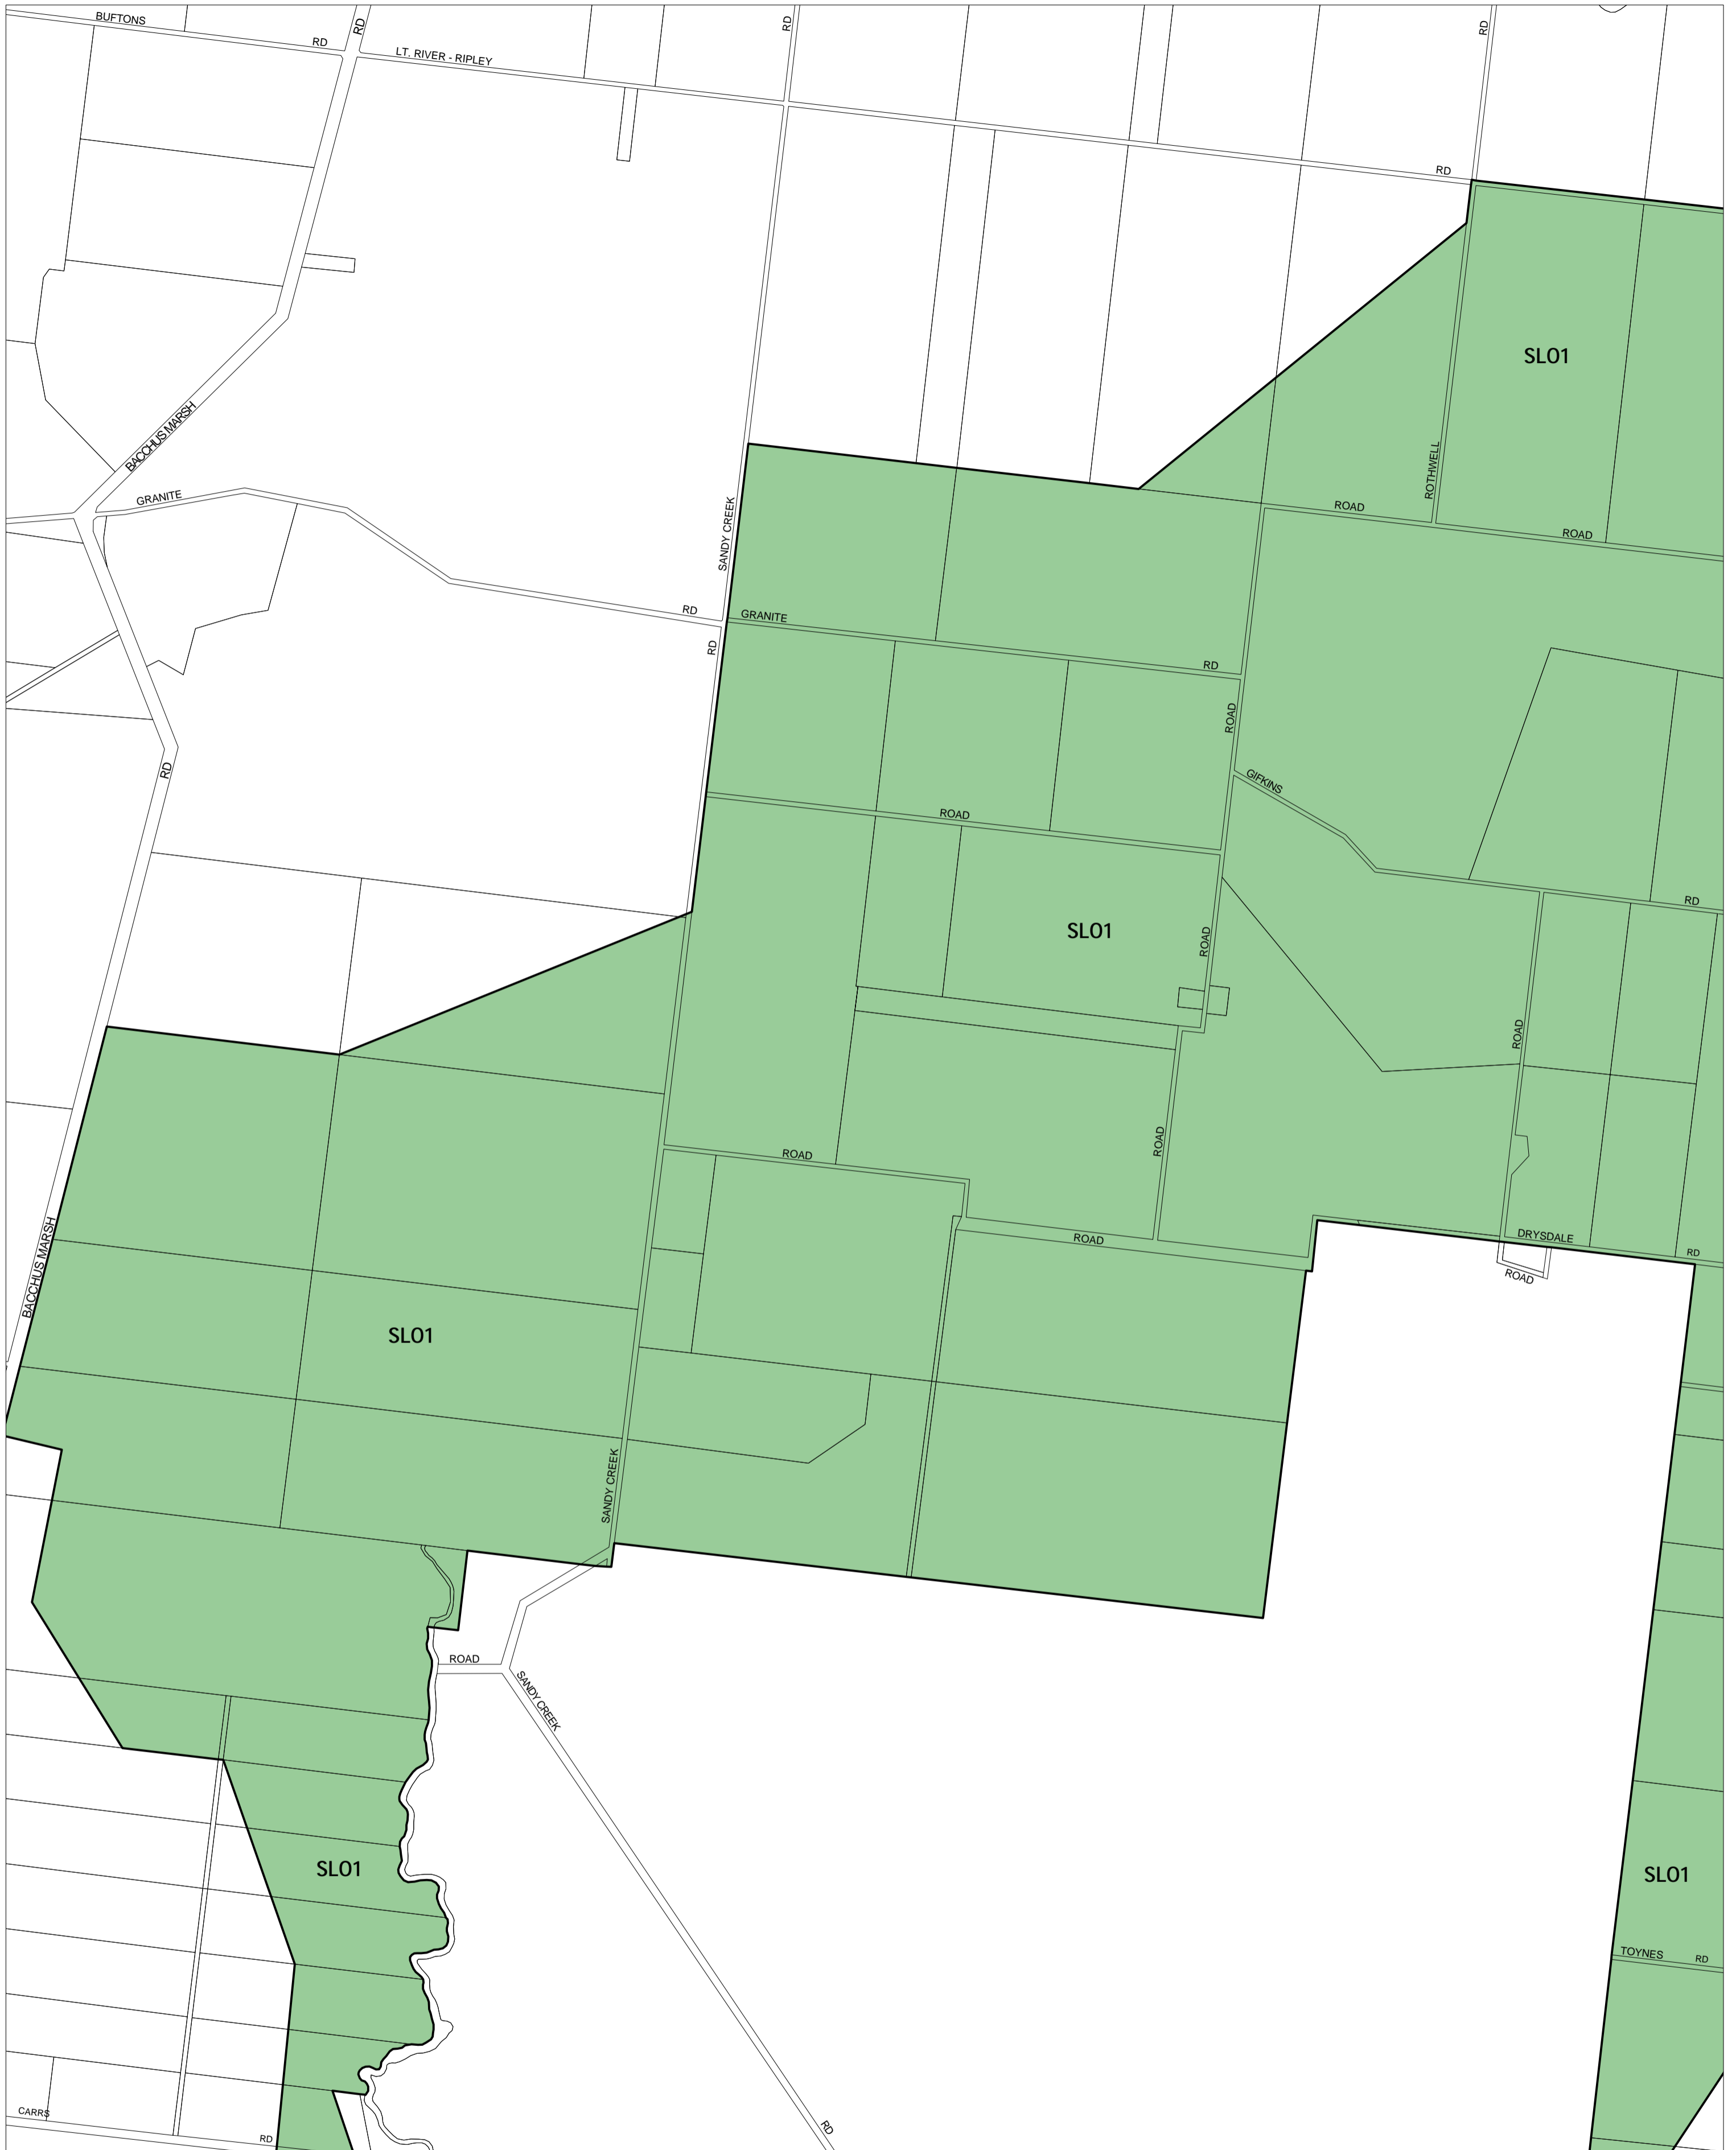

GREATER GEELONG PLANNING SCHEME - LOCAL PROVISION

AUSTRALIAN MAP GRID ZONE 55

Printed: 19/6/2007

AMENDMENT C39

SIGNIFICANT LANDSCAPE OVERLAY

MAP No 7SLO