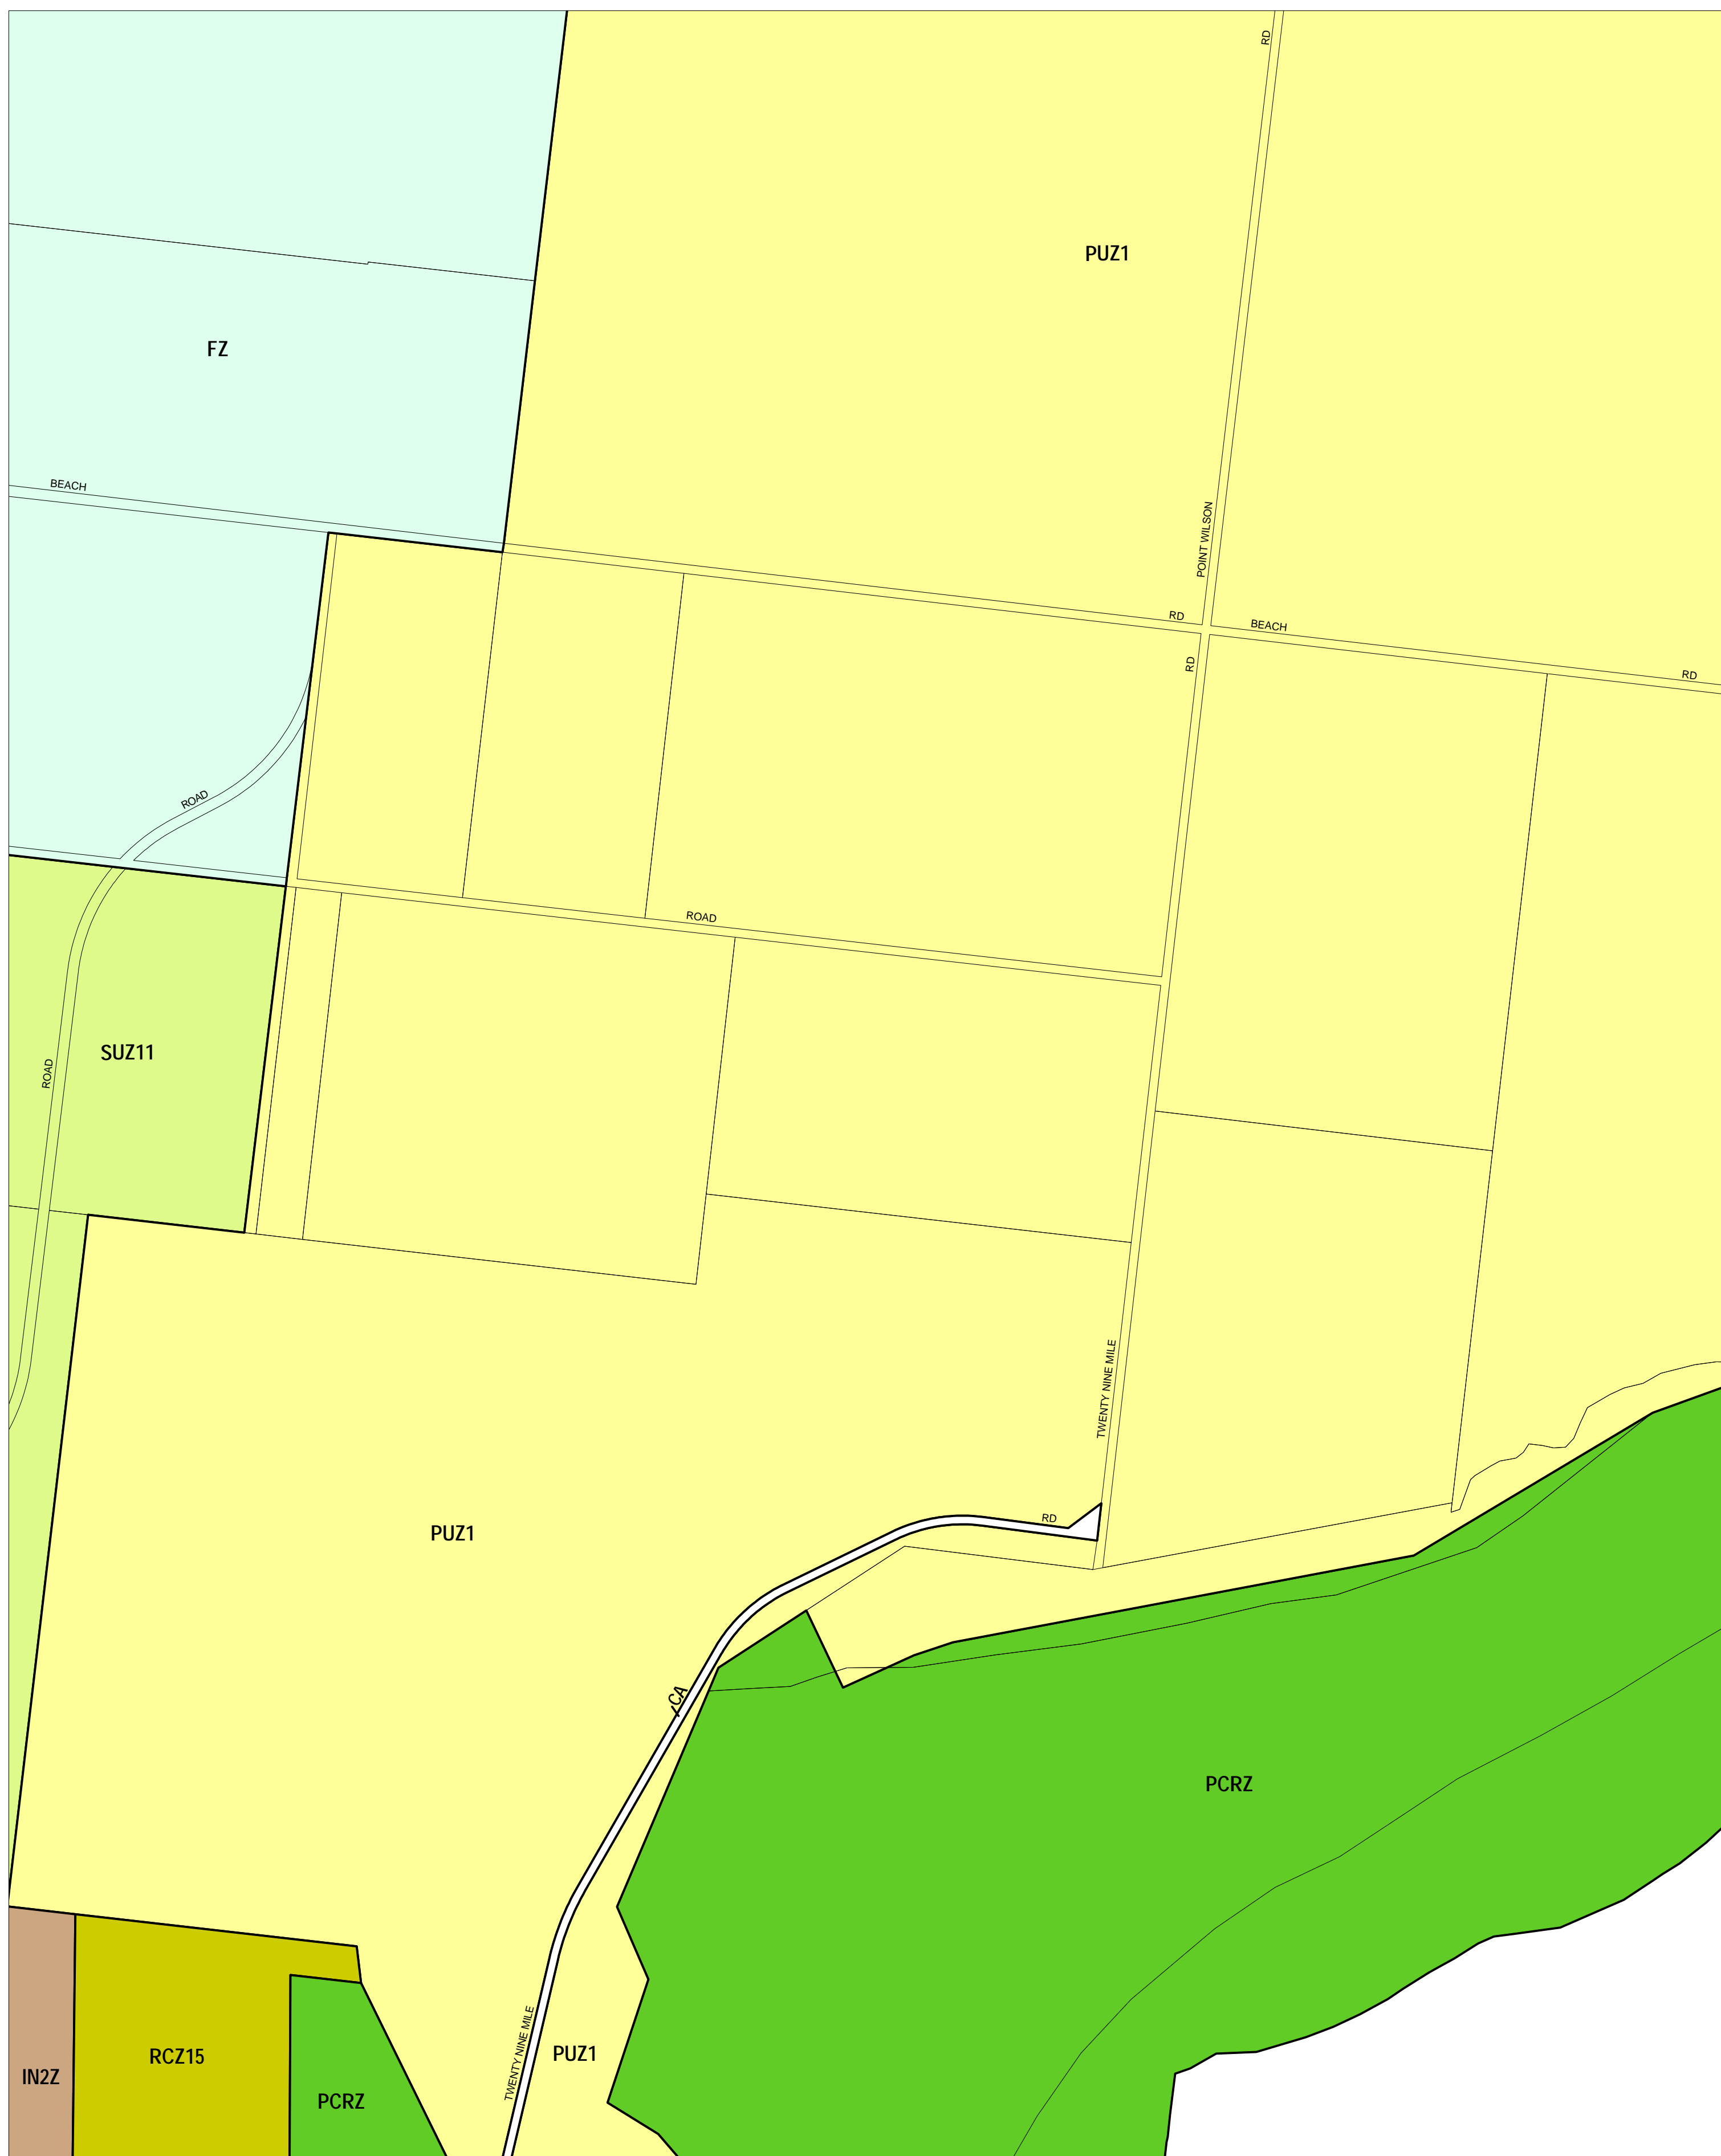

GREATER GEELONG PLANNING SCHEME - LOCAL PROVISION

Industrial	Commonwealth Land
INZ2 Industrial 2 Zone	CA Commonwealth Land Not Controlled By Planning Scheme
Public Land	
PCRZ Public Conservation And Resource Zone	
PUZ1 Public Use Zone - Service And Utility	
Rural	
FZ Farming Zone	
RCZ15 Rural Conservation Zone - Schedule 15	
Special Purpose	
SUZ11 Special Use Zone - Schedule 11	

AUSTRALIAN MAP GRID ZONE 55

Printed: 15/6/2007

AMENDMENT C130

ZONES

MAP No 21