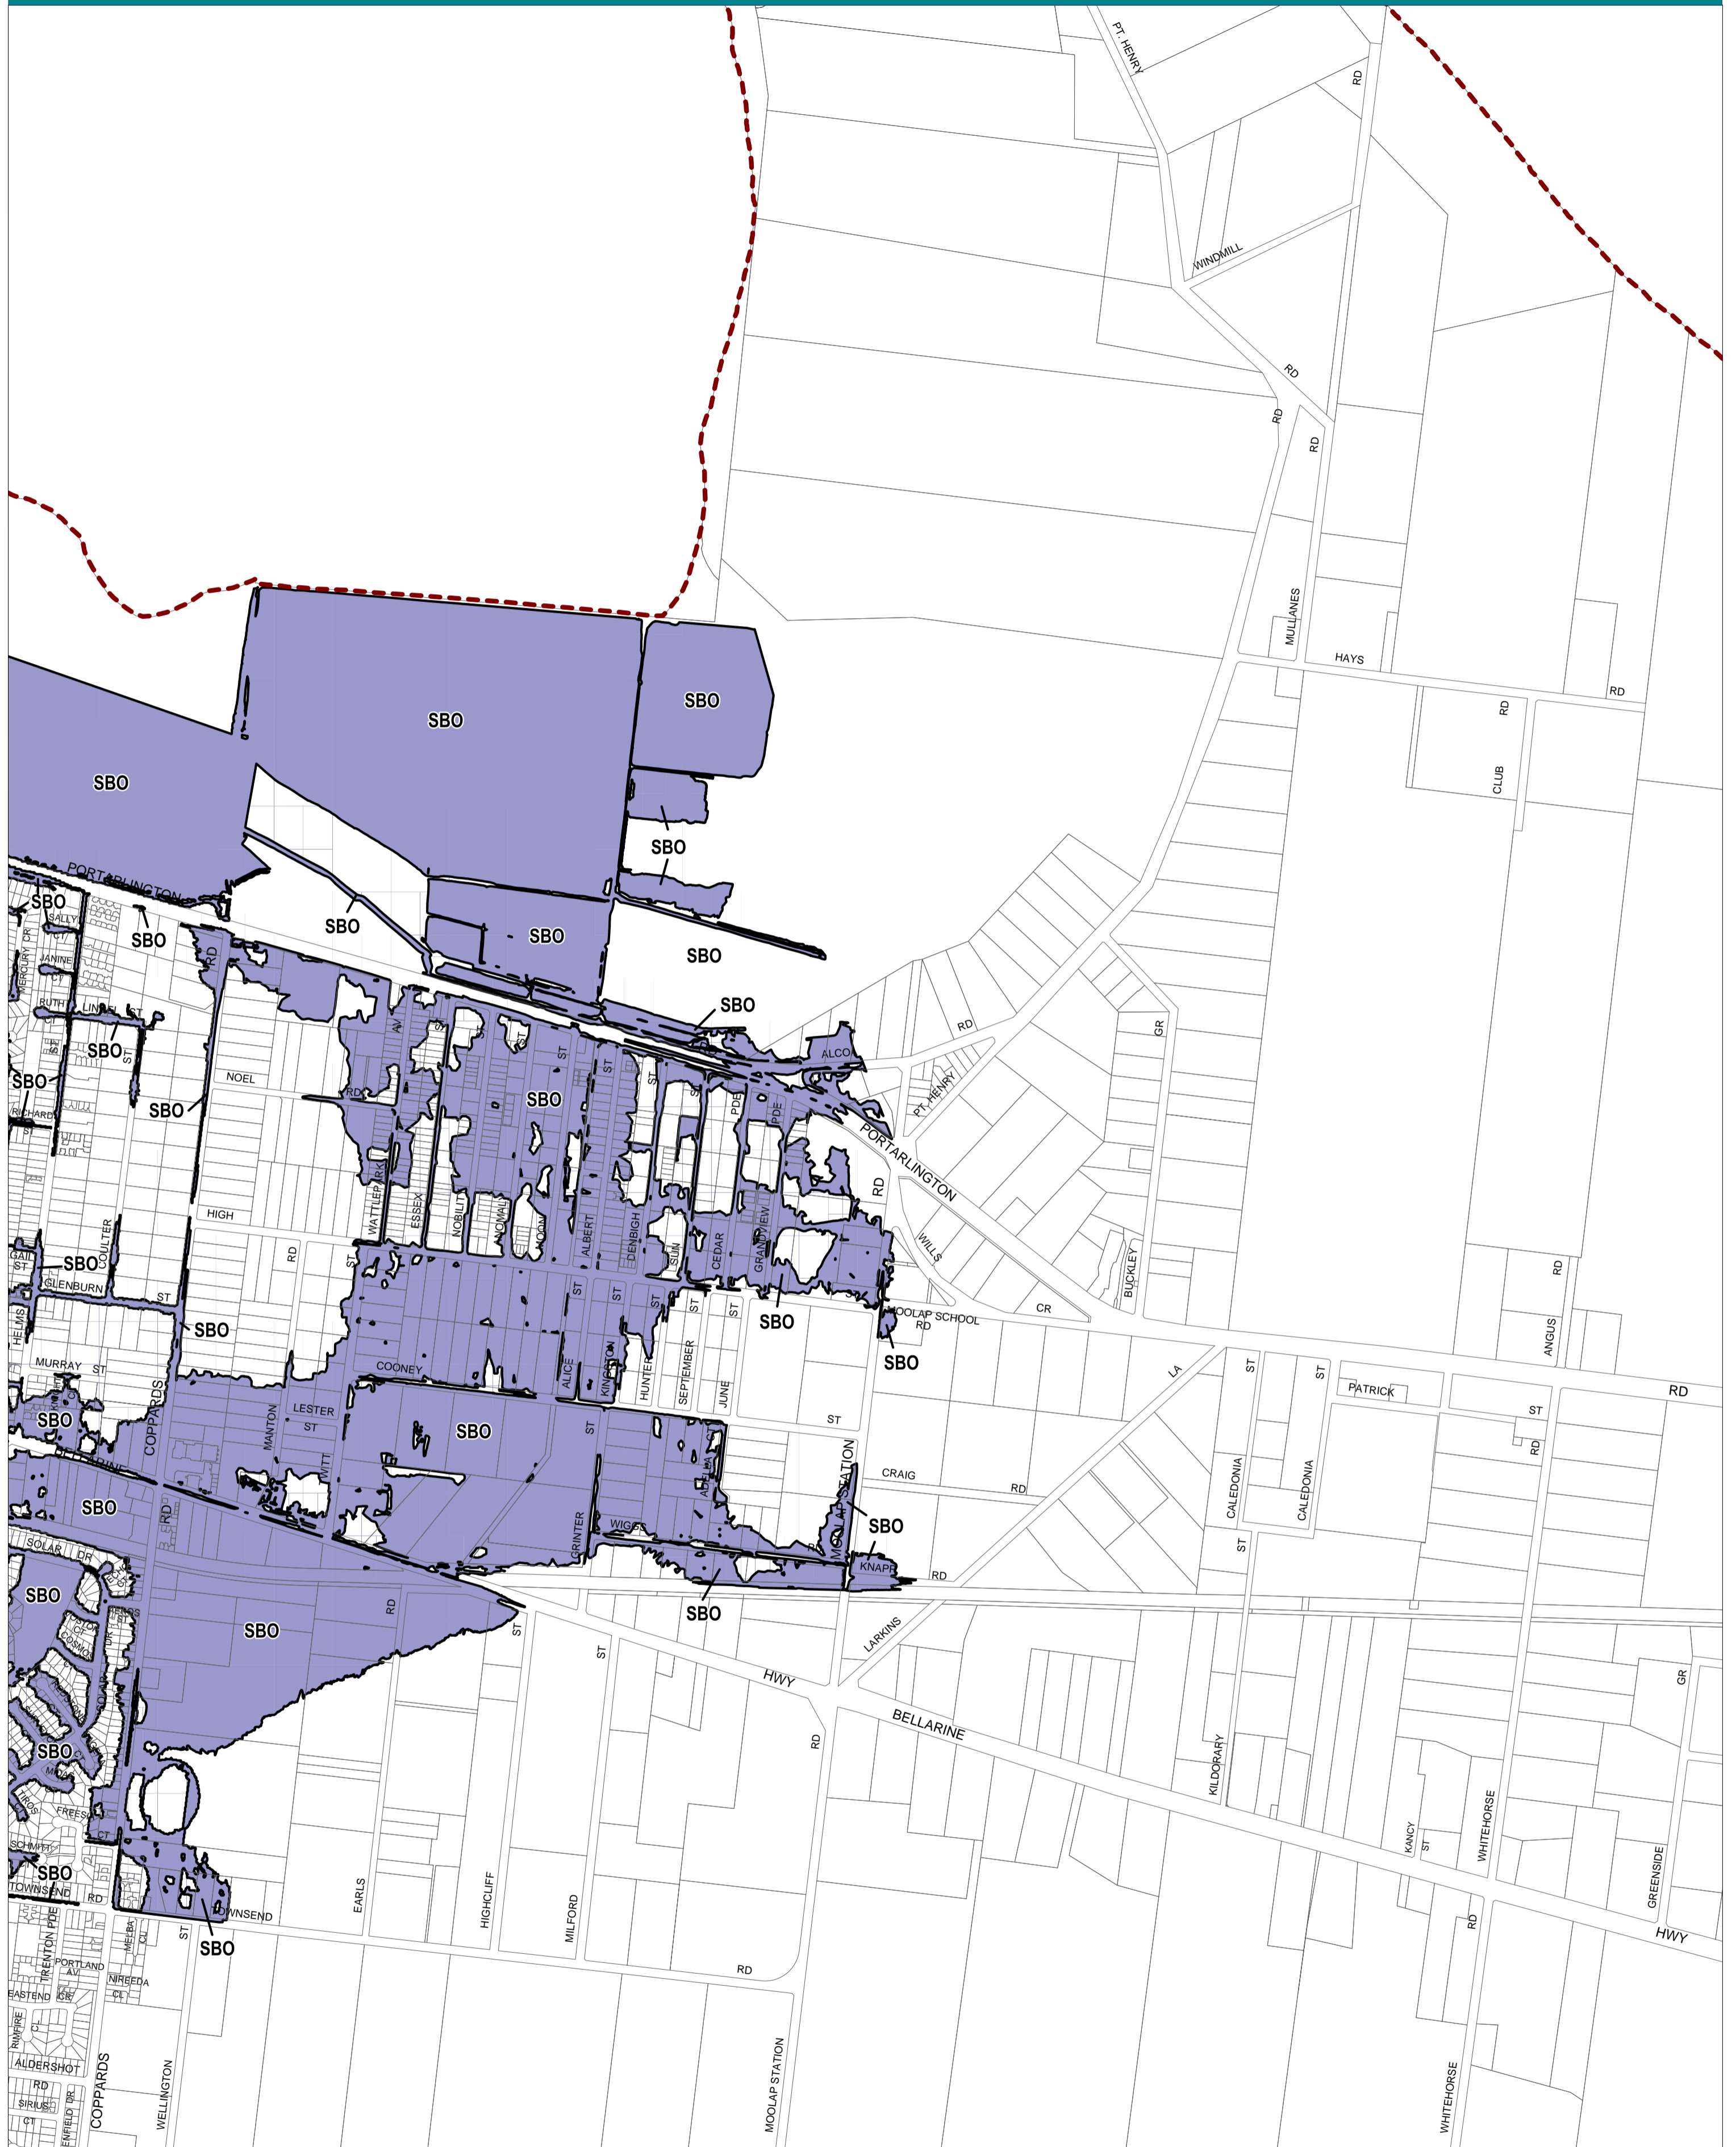

GREATER GEELONG PLANNING SCHEME - LOCAL PROVISION

Overlays

SBO Special Building Overlay

AUSTRALIAN MAP GRID ZONE 55

PREPARED BY: Planning Mapping Services

Environment,
Land, Water
and Planning

Printed: 13/10/2015

AMENDMENT C265

INDEX TO ADJOINING METRIC SERIES MAP

1	2	3	4
5	6	7	8
9	10	11	12
13	14	15	16
17	18	19	20
21	22	23	24
25	26	27	28
29	30	31	32
33	34	35	36
37	38	39	40
41	42	43	44
45	46	47	48
49	50	51	52
53	54	55	56
57	58	59	60
61	62	63	64
65	66	67	68
69	70	71	72
73	74	75	76
77	78	79	80
81	82	83	84
85	86	87	88
89	90	91	92