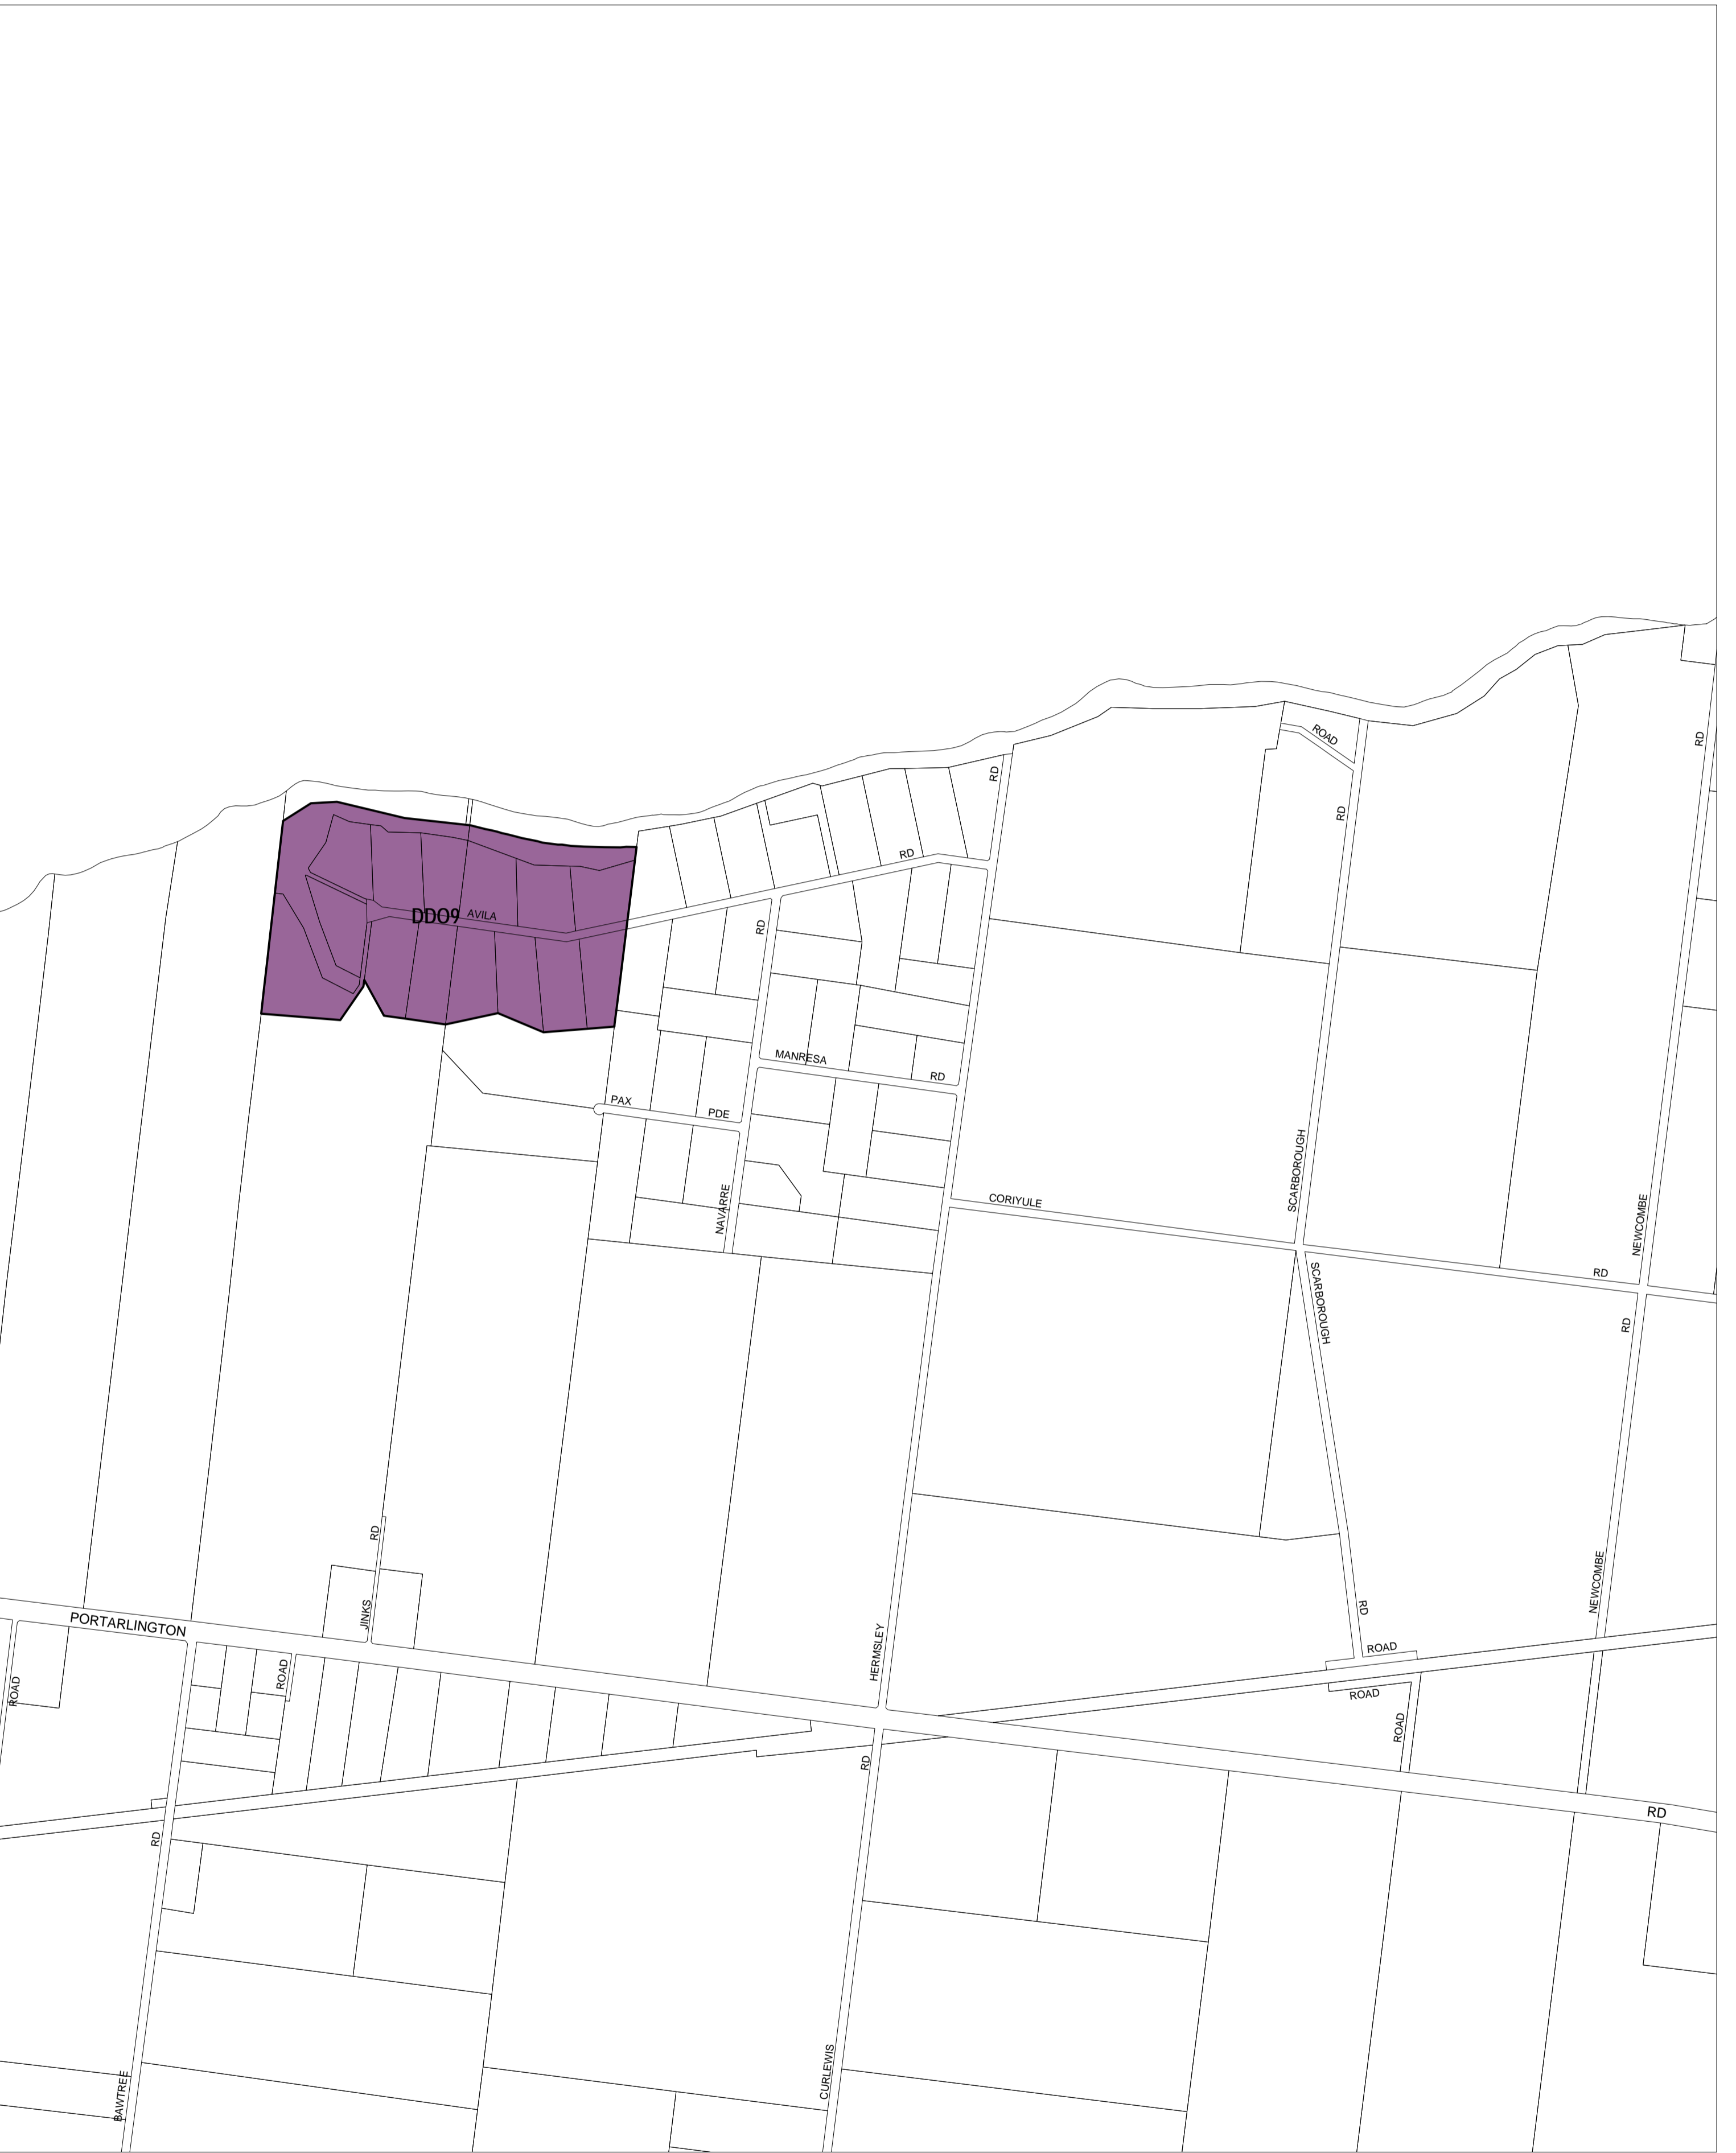

GREATER GEELONG PLANNING SCHEME - LOCAL PROVISION

Overlays

DDO9 Design And Development Overlay - Schedule 9

Printed: 18/6/2007

AMENDMENT C39