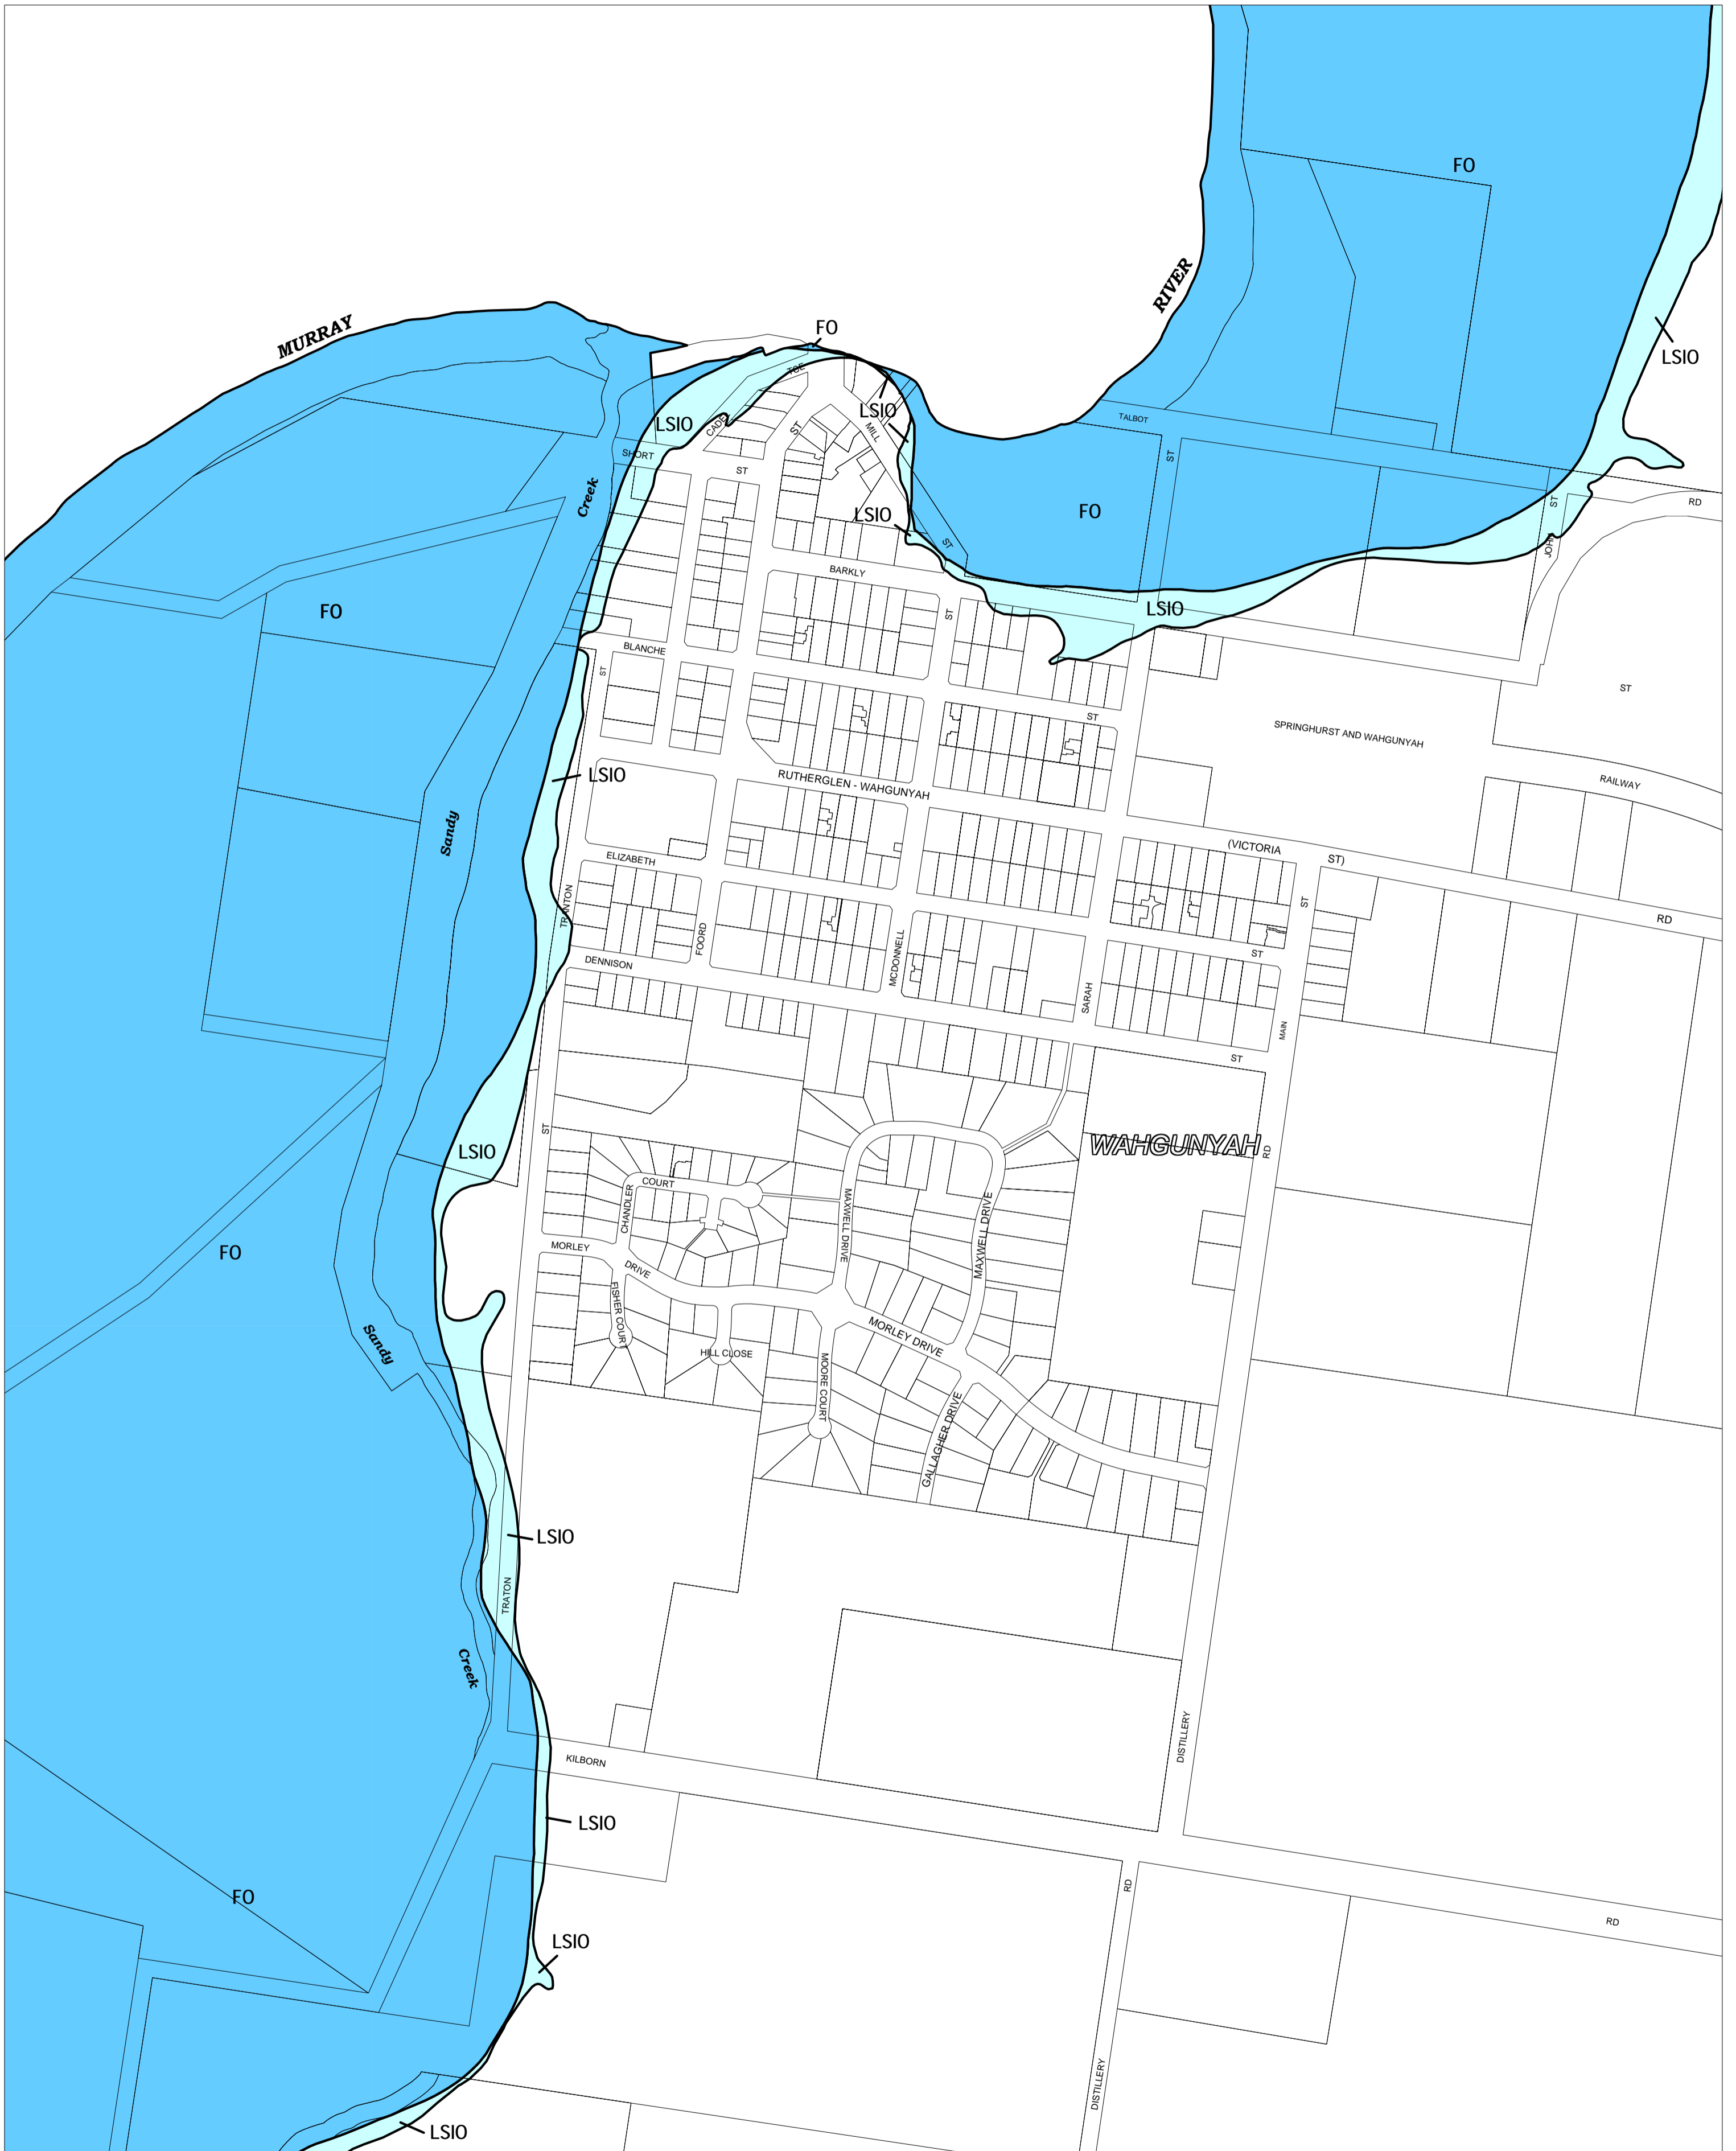

INDIGO PLANNING SCHEME - LOCAL PROVISION

Printed: 1/8/2008

AMENDMENT C46