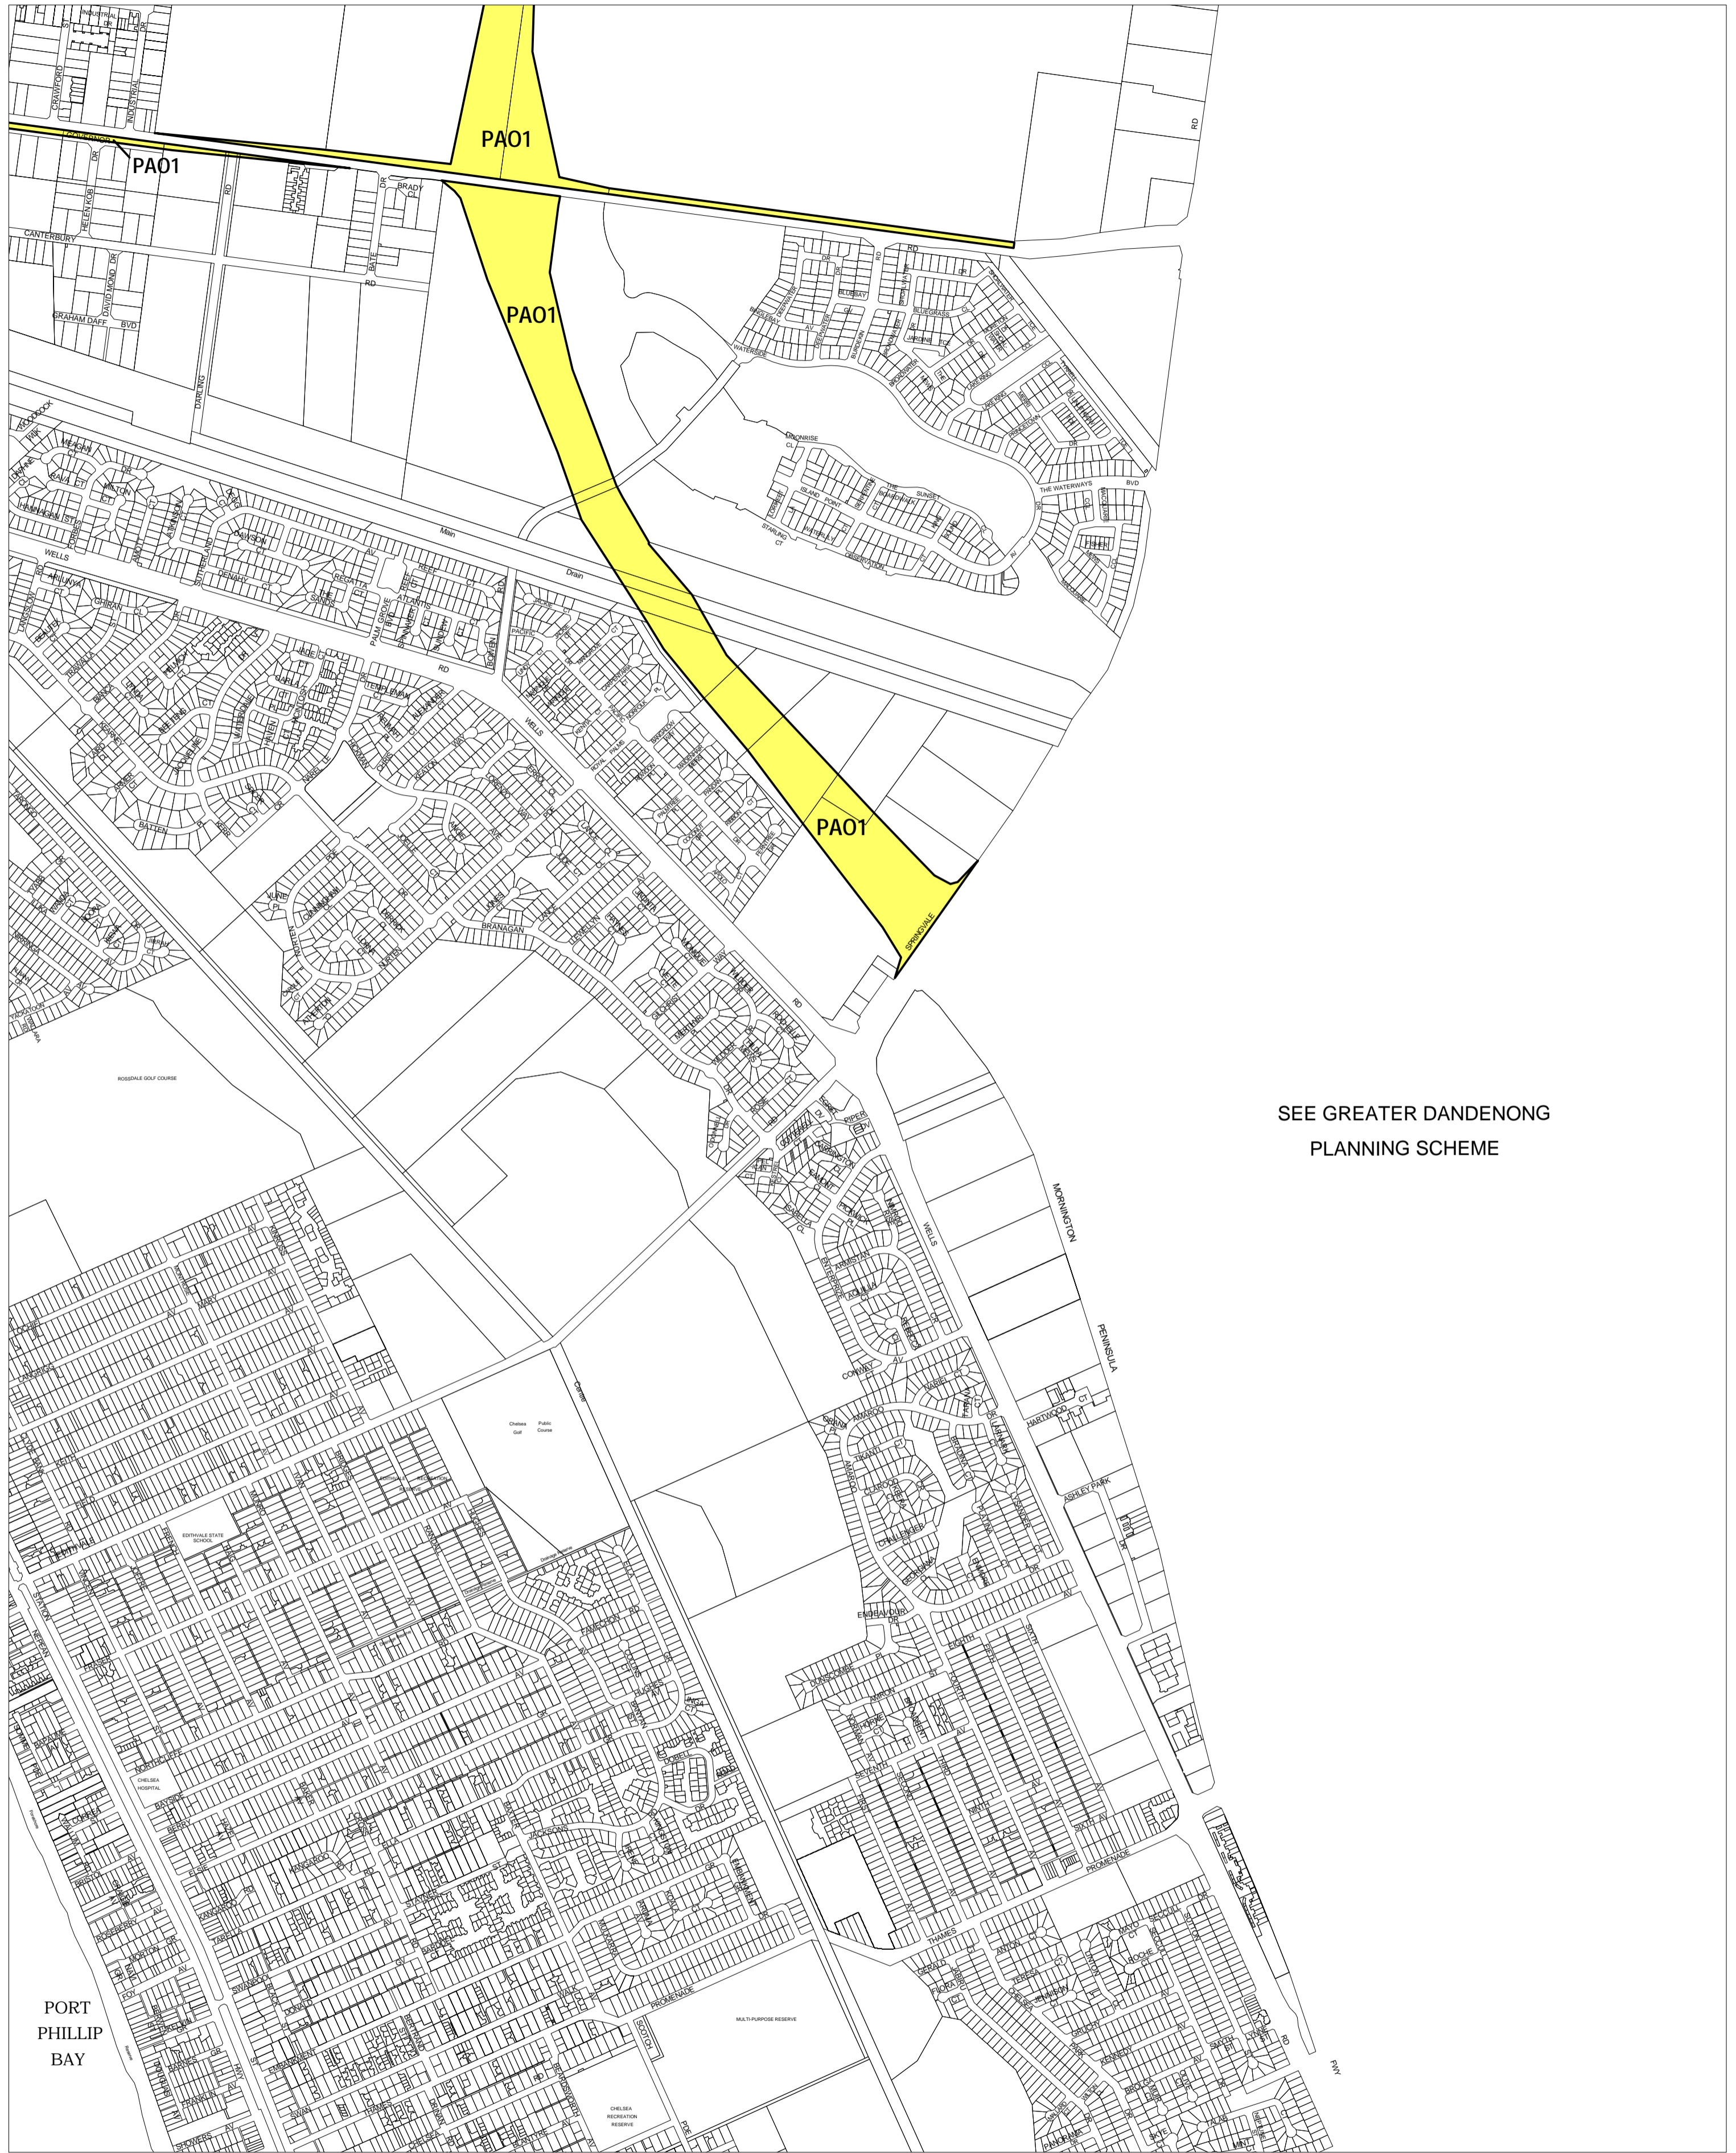

KINGSTON PLANNING SCHEME - LOCAL PROVISION

SEE GREATER DANDENONG
PLANNING SCHEME

PORT
PHILLIP
BAY

Overlays

- PAO1 Public Acquisition Overlay 1

Printed: 6/6/2007