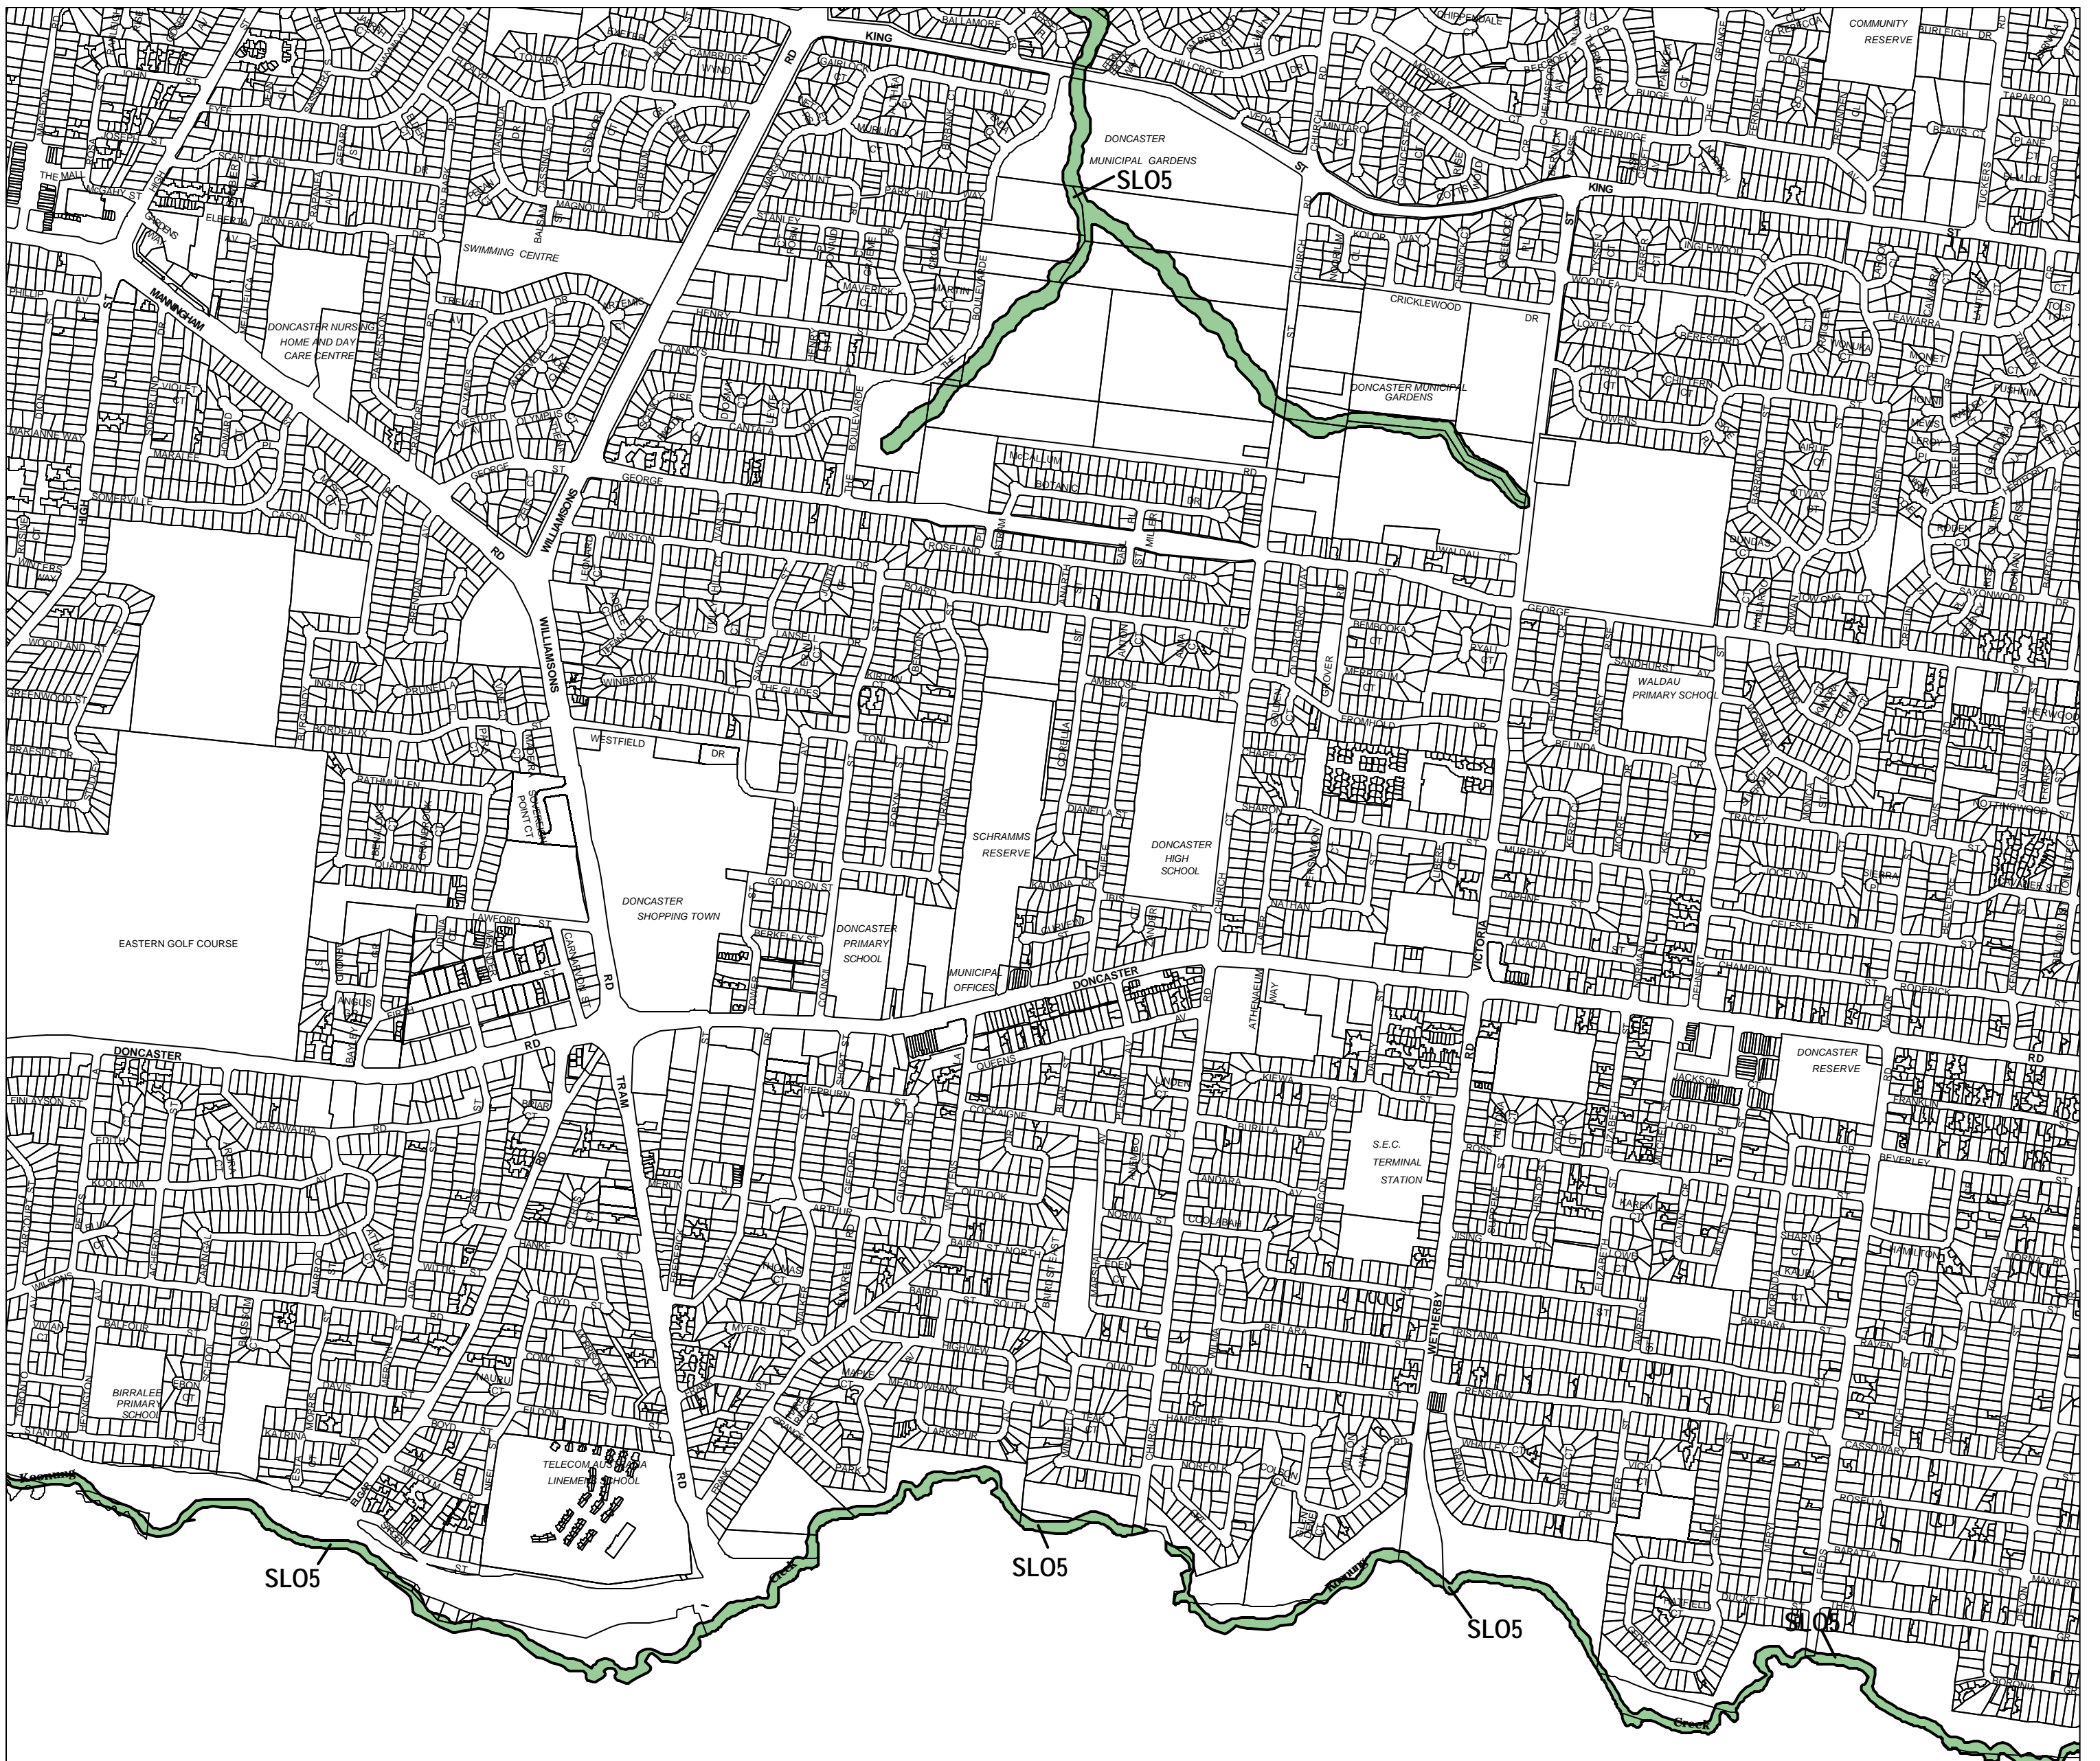

MANNINGHAM PLANNING SCHEME - LOCAL PROVISION

See WHITEHORSE
PLANNING SCHEME

Overlays

SLO5 Significant Landscape Overlay - Schedule 5

AUSTRALIAN MAP GRID ZONE 55

INDEX TO ADJOINING METRIC SERIES MAP

Printed: 22/6/2007