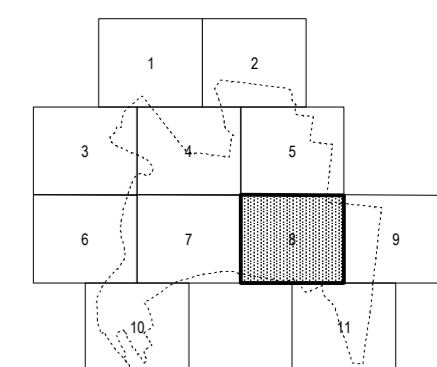

INDEX TO ADJOINING MAPS

Printed: 5/10/2012

AMENDMENT C201

MAP No 8DDOPT2

See PORT PHILLIP PLANNING SCHEME

State of Victoria

* This map should be read in conjunction with additional Planning Overlay Maps (if applicable) as indicated on the INDEX TO MAPS.
* A complete list of zones and other overlays is in the written part of this scheme.