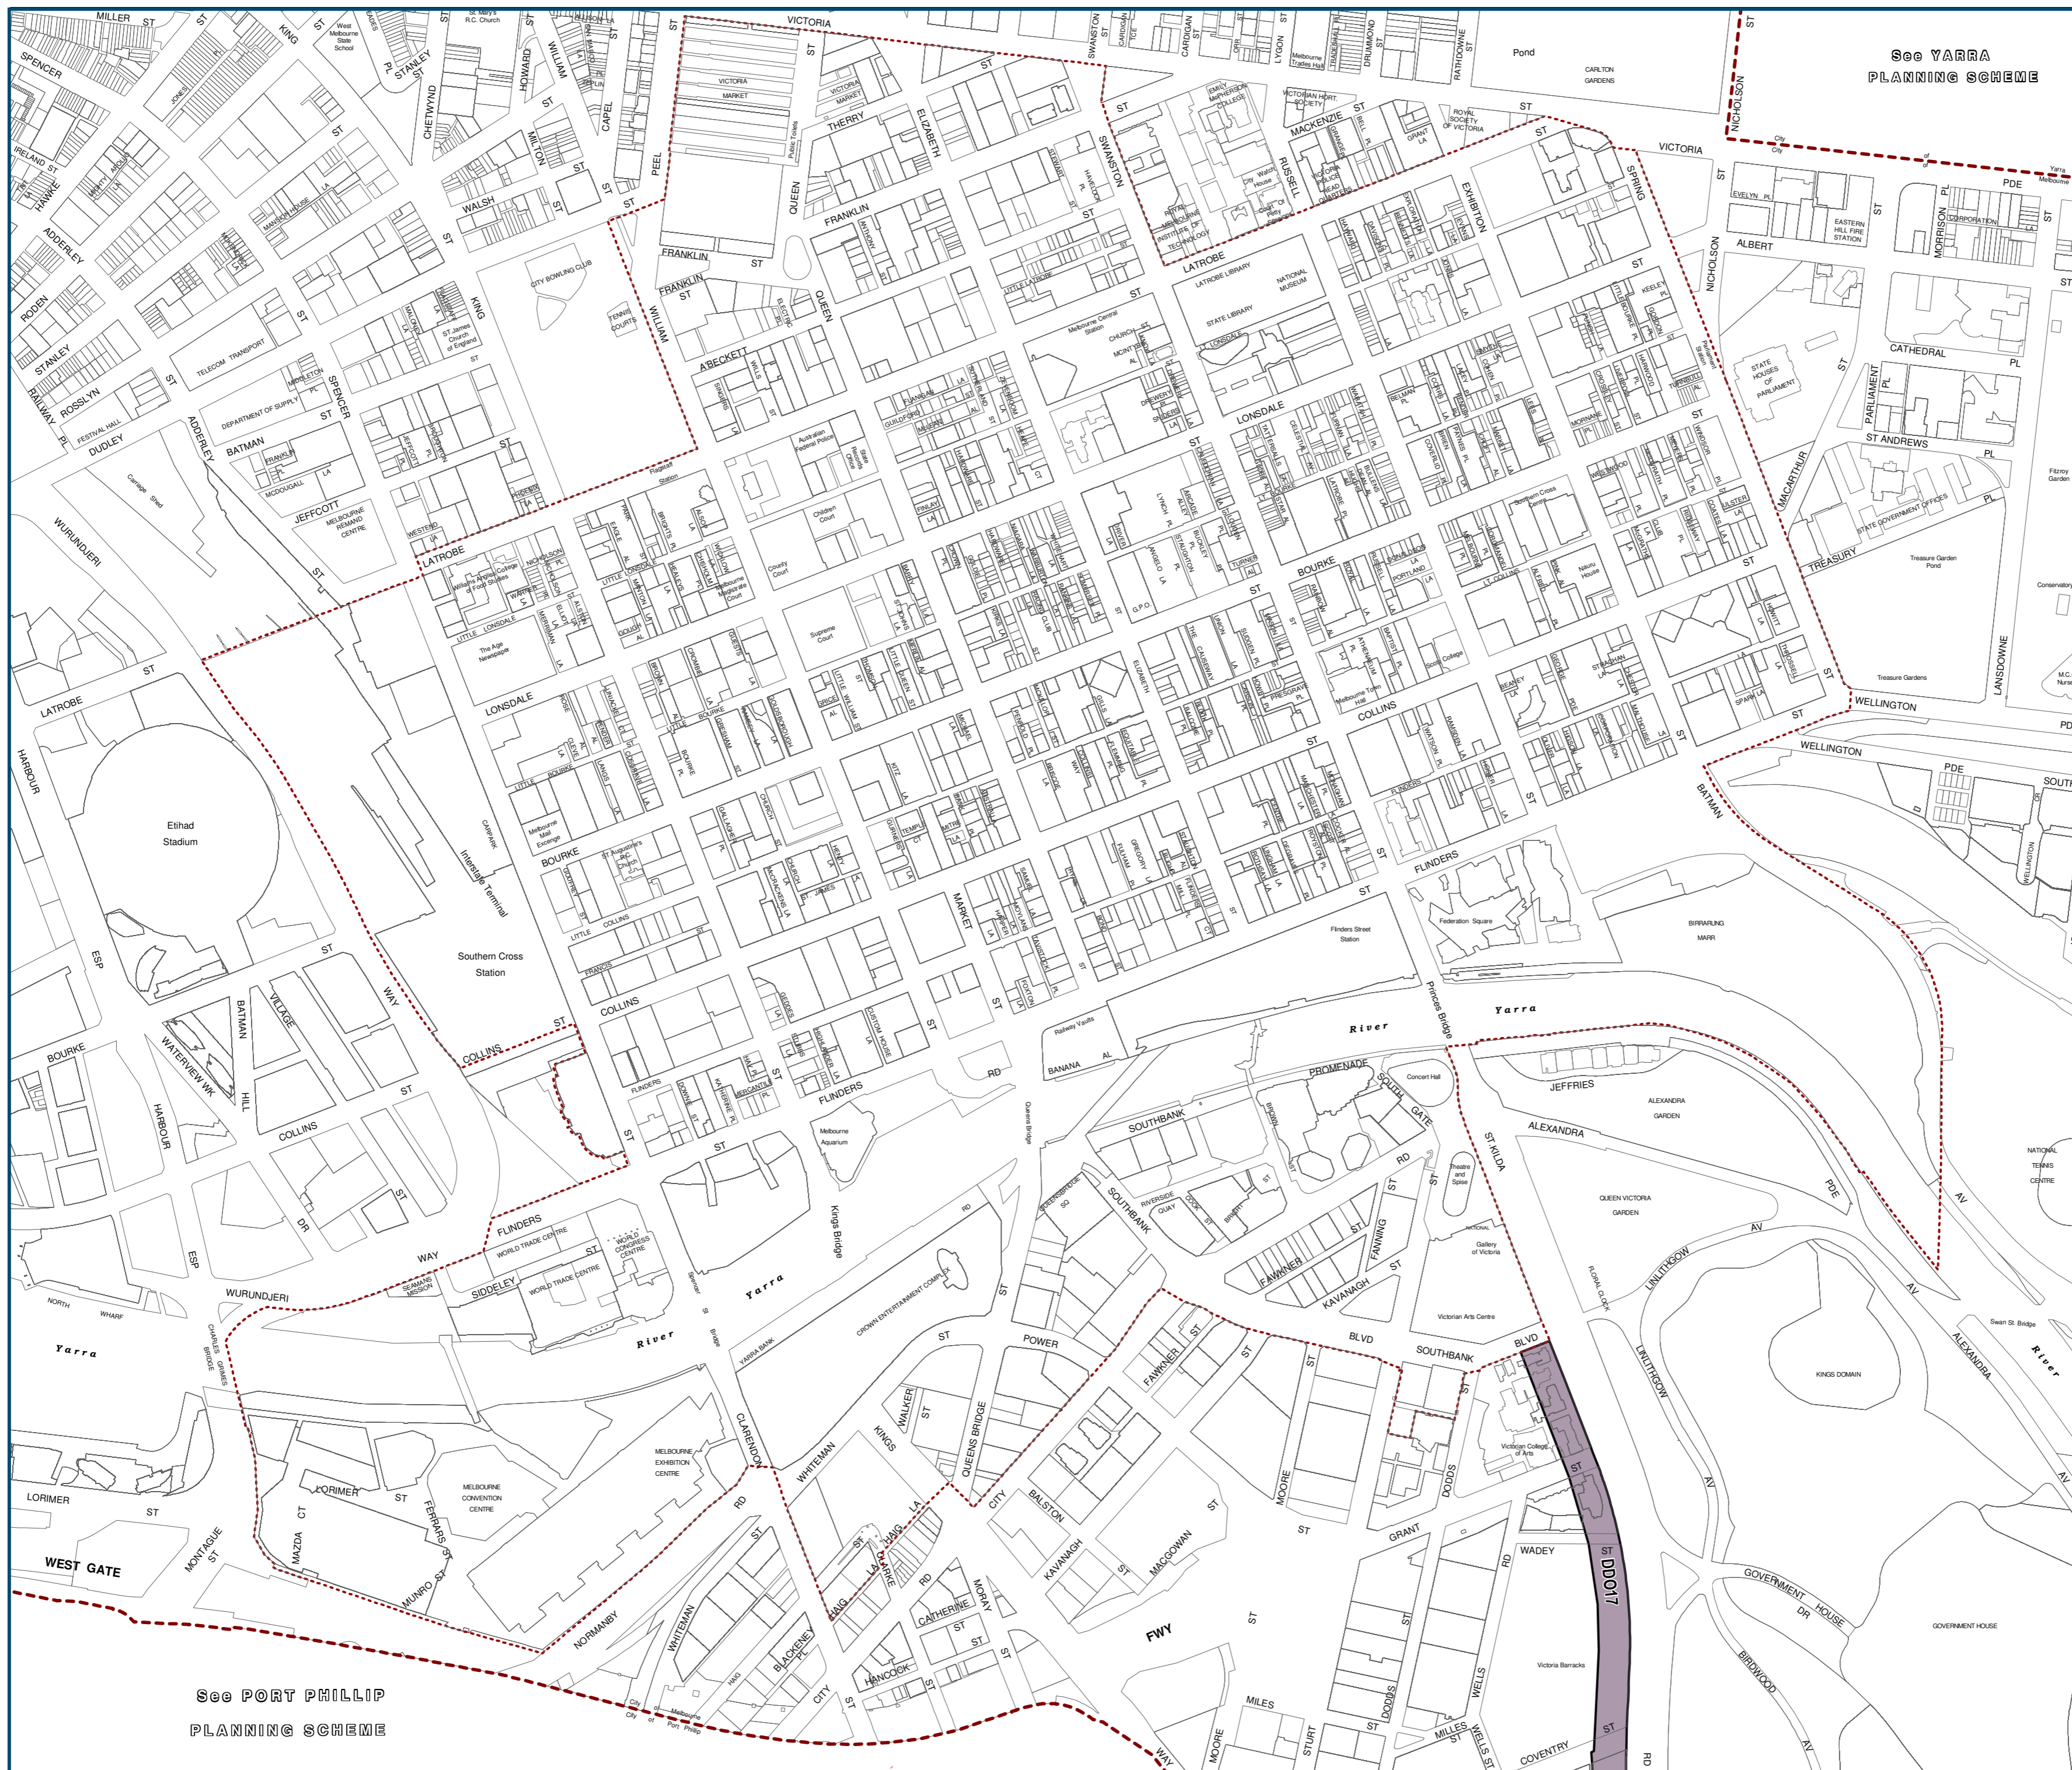

MELBOURNE PLANNING SCHEME - LOCAL PROVISION

DESIGN AND DEVELOPMENT OVERLAY PT 2

Overlays
DDO17 Design And Development Overlay - Schedule 17

INDEX TO ADJOINING MAPS

Printed: 5/10/2012

AMENDMENT C201

MAP No 8DDOPT2

See PORT PHILLIP PLANNING SCHEME

State of Victoria

* This map should be read in conjunction with additional Planning Overlay Maps (if applicable) as indicated on the INDEX TO MAPS.
* A complete list of zones and other overlays is in the written part of this scheme.