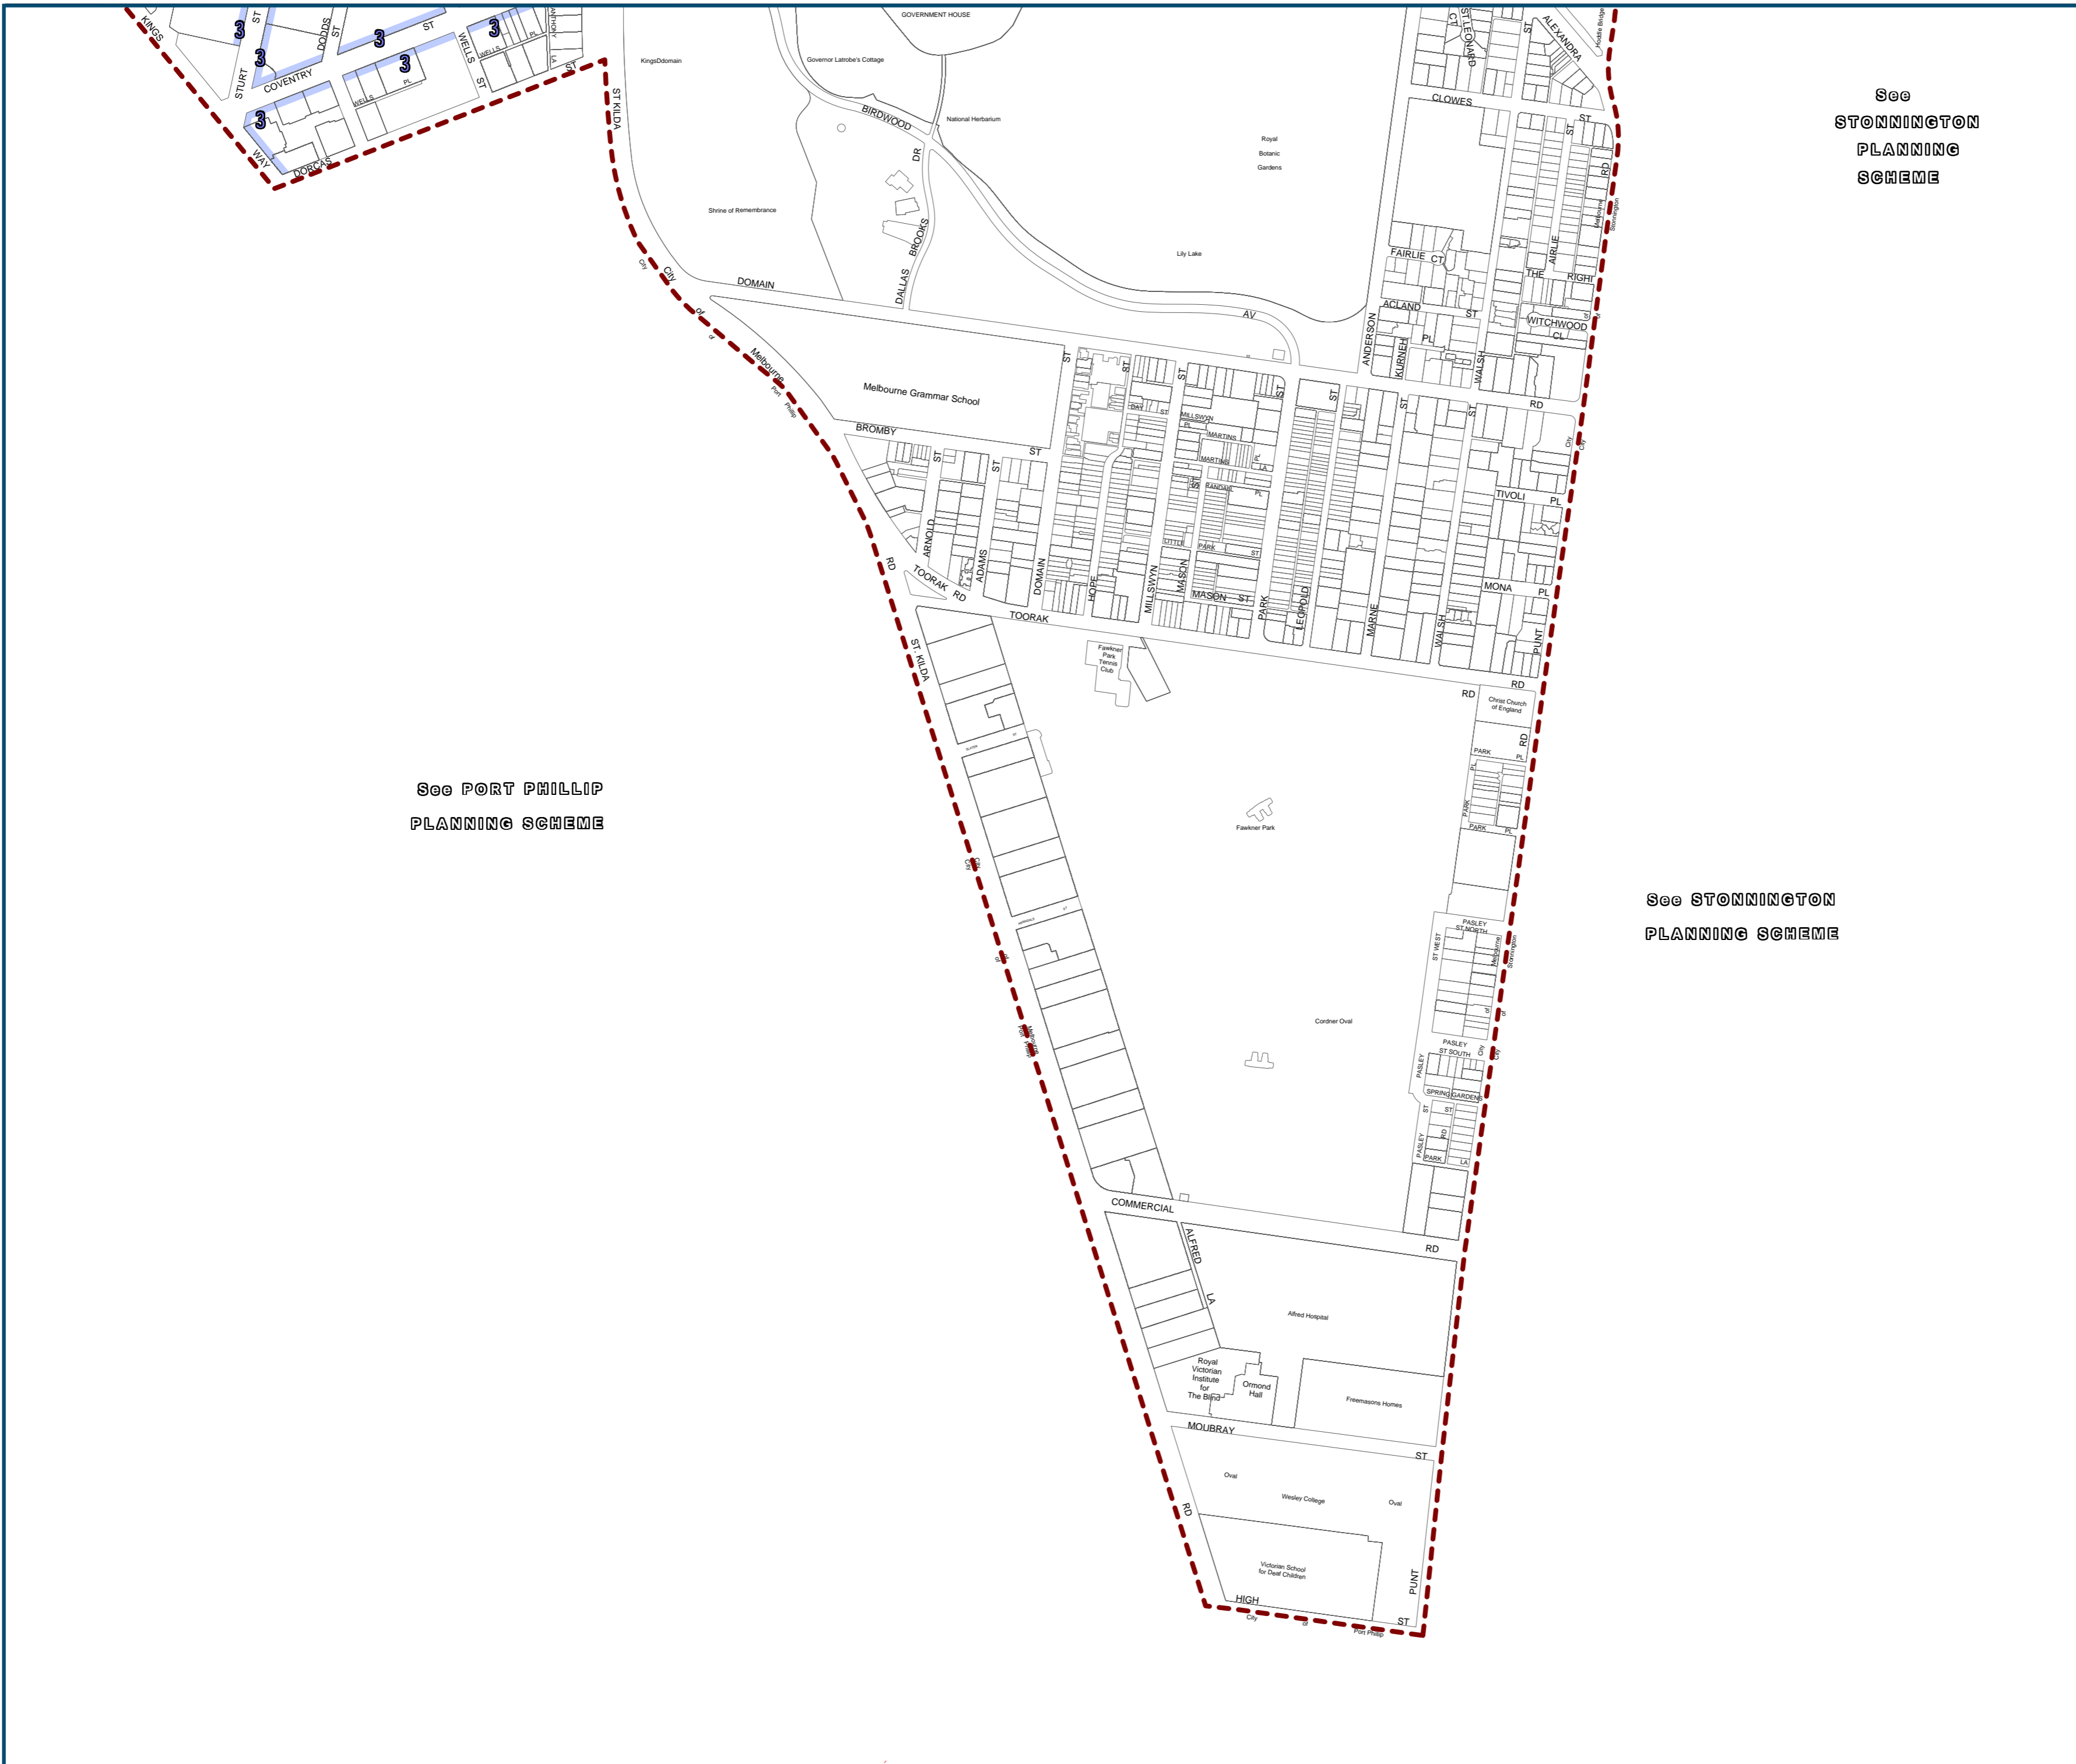

# MELBOURNE PLANNING SCHEME - LOCAL PROVISION

See PORT PHILLIP  
PLANNING SCHEME

See  
STONNINGTON  
PLANNING  
SCHEME

See STONNINGTON  
PLANNING SCHEME

DESIGN  
AND  
DEVELOPMENT  
OVERLAY  
1

Overlays  
 Design And Development Overlay -  
Schedule 1 (Area 3)

INDEX TO ADJOINING MAPS

Printed: 16/1/2015

AMENDMENT C225

MAP No 11DDO1