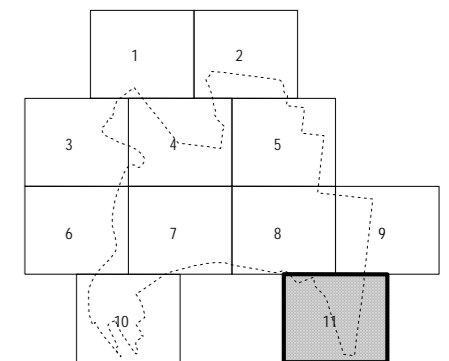

# MELBOURNE PLANNING SCHEME - LOCAL PROVISION

See PORT PHILLIP  
PLANNING SCHEME

See  
STONNINGTON  
PLANNING  
SCHEME

See STONNINGTON  
PLANNING SCHEME

DESIGN  
AND  
DEVELOPMENT  
OVERLAY  
1

Overlays  
 Design And Development Overlay -  
Schedule 1 (Area 3)

INDEX TO ADJOINING MAPS

Printed: 16/1/2015

AMENDMENT C225

MAP No 11DDO1