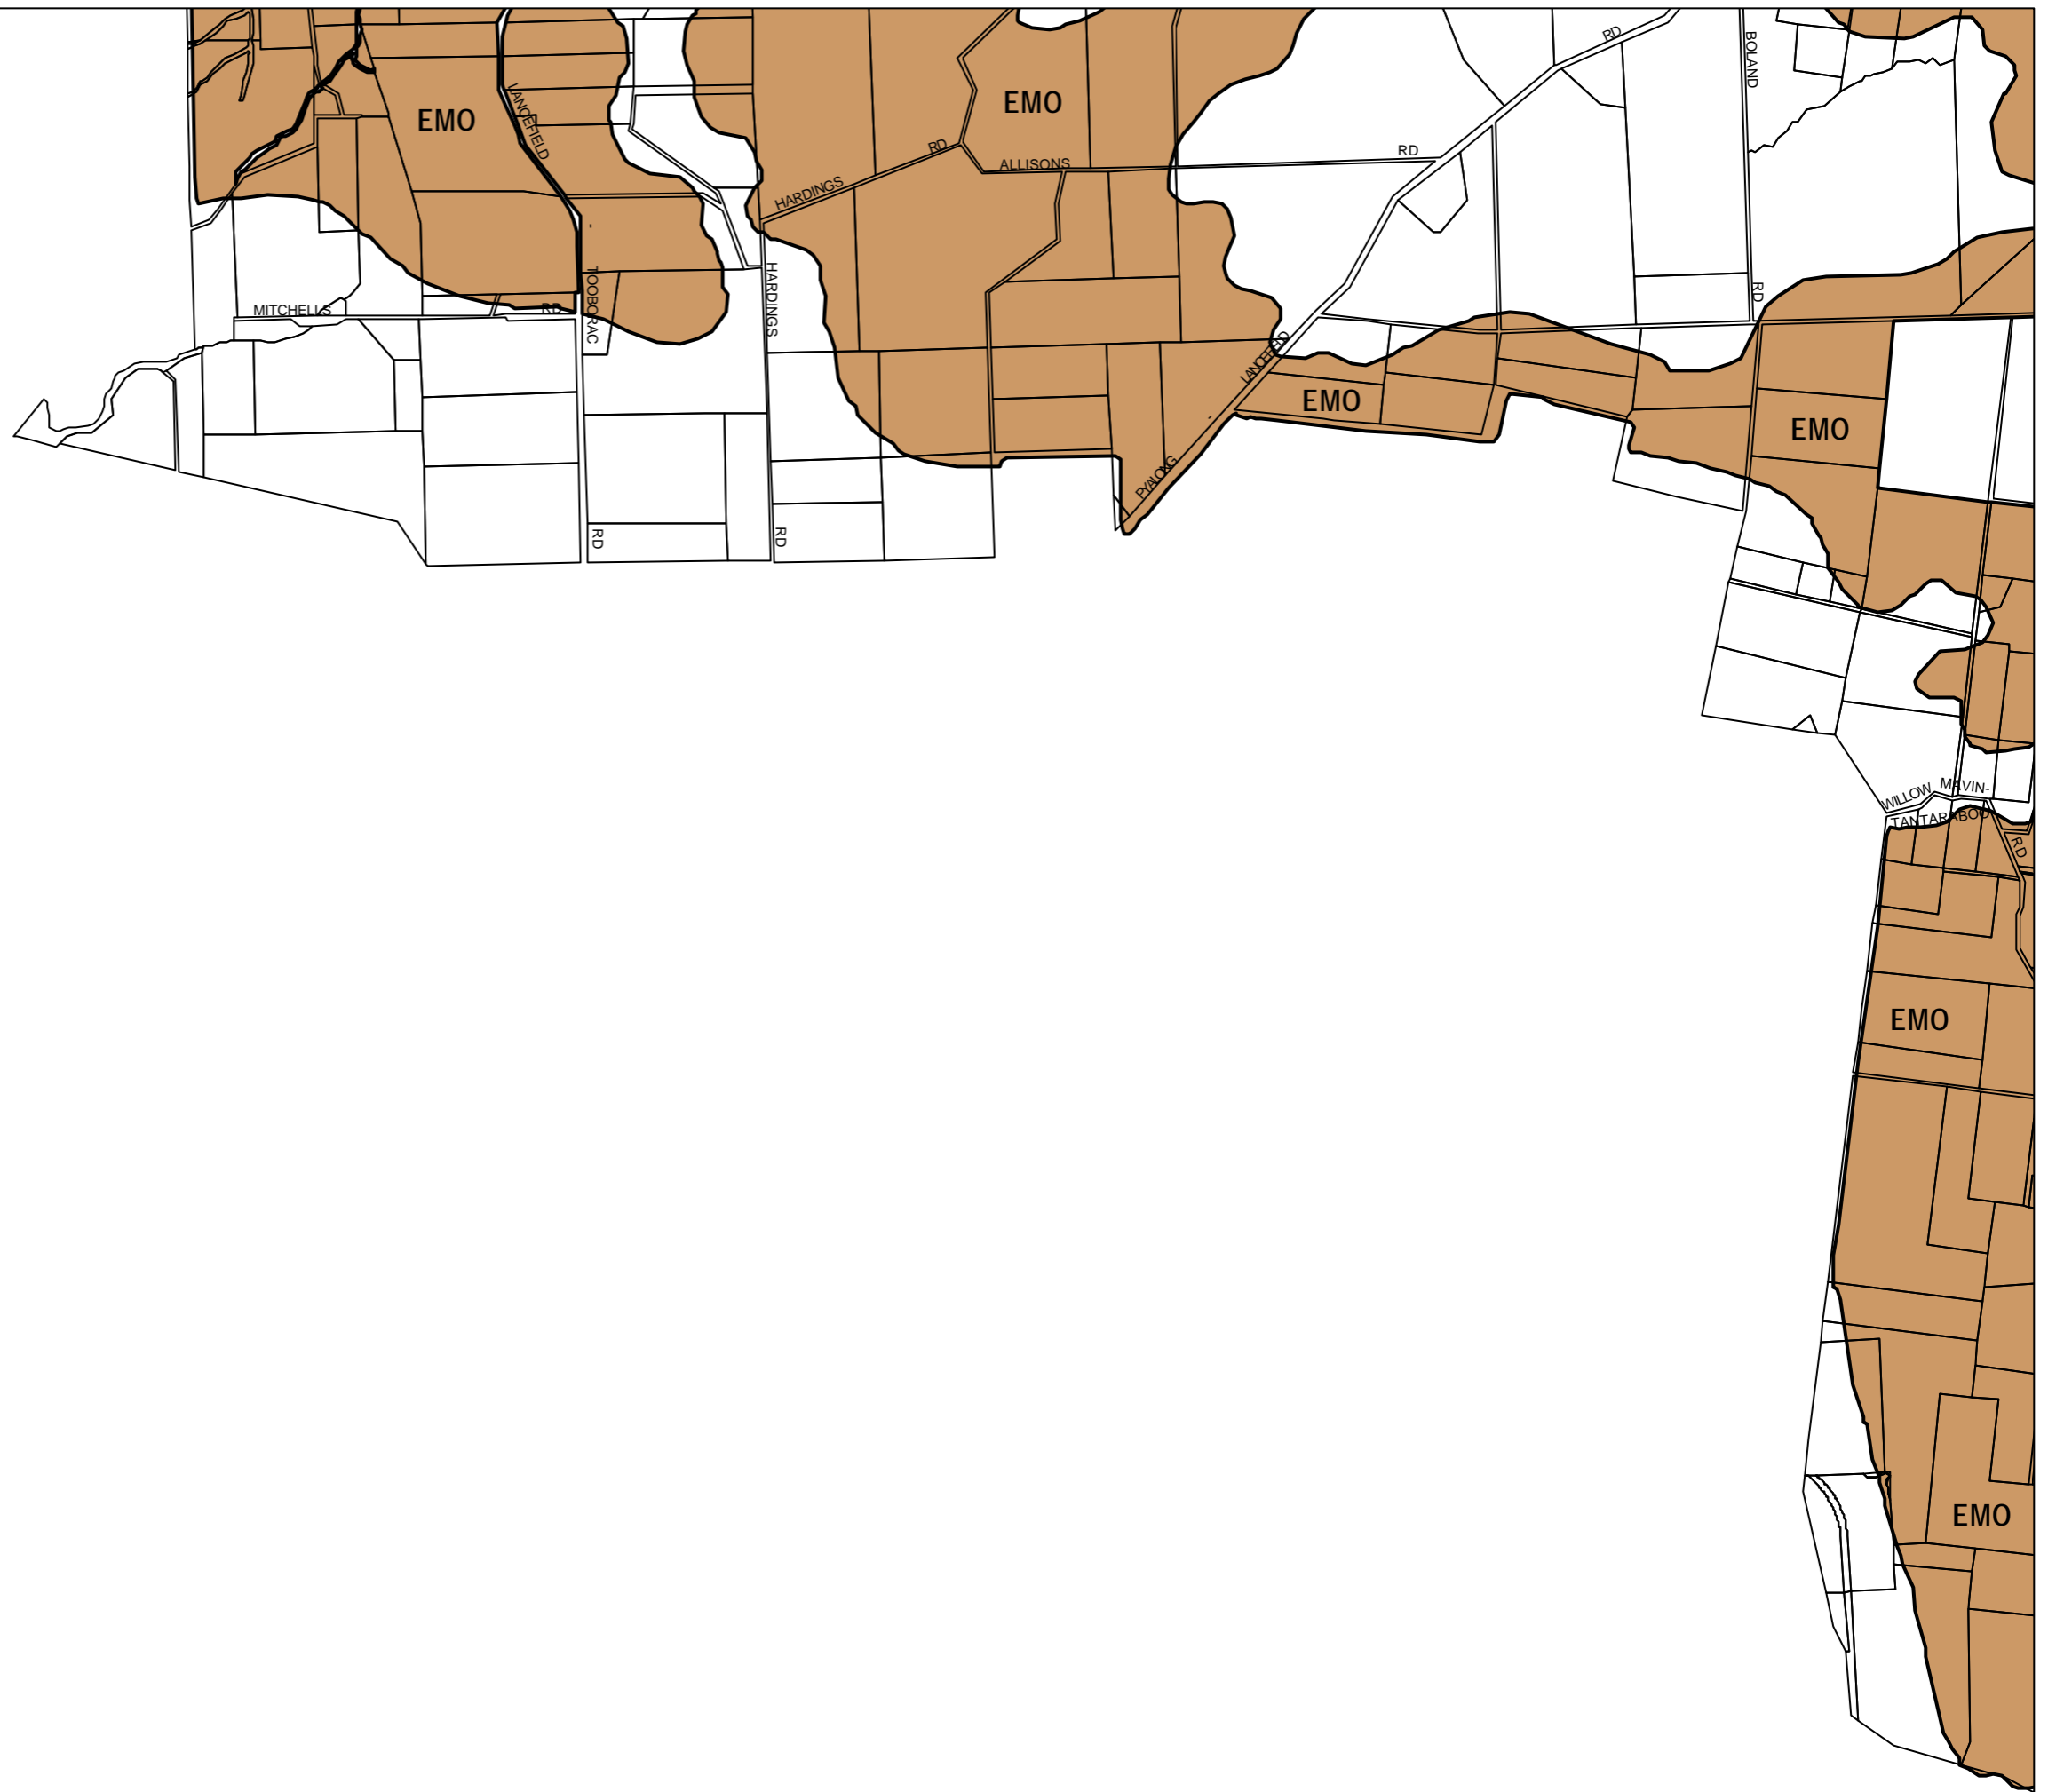

MITCHELL PLANNING SCHEME - LOCAL PROVISION

Overlays
Erosion Management Overlay

AUSTRALIAN MAP GRID ZONE 55

Printed: 15/10/2009

AMENDMENT C39