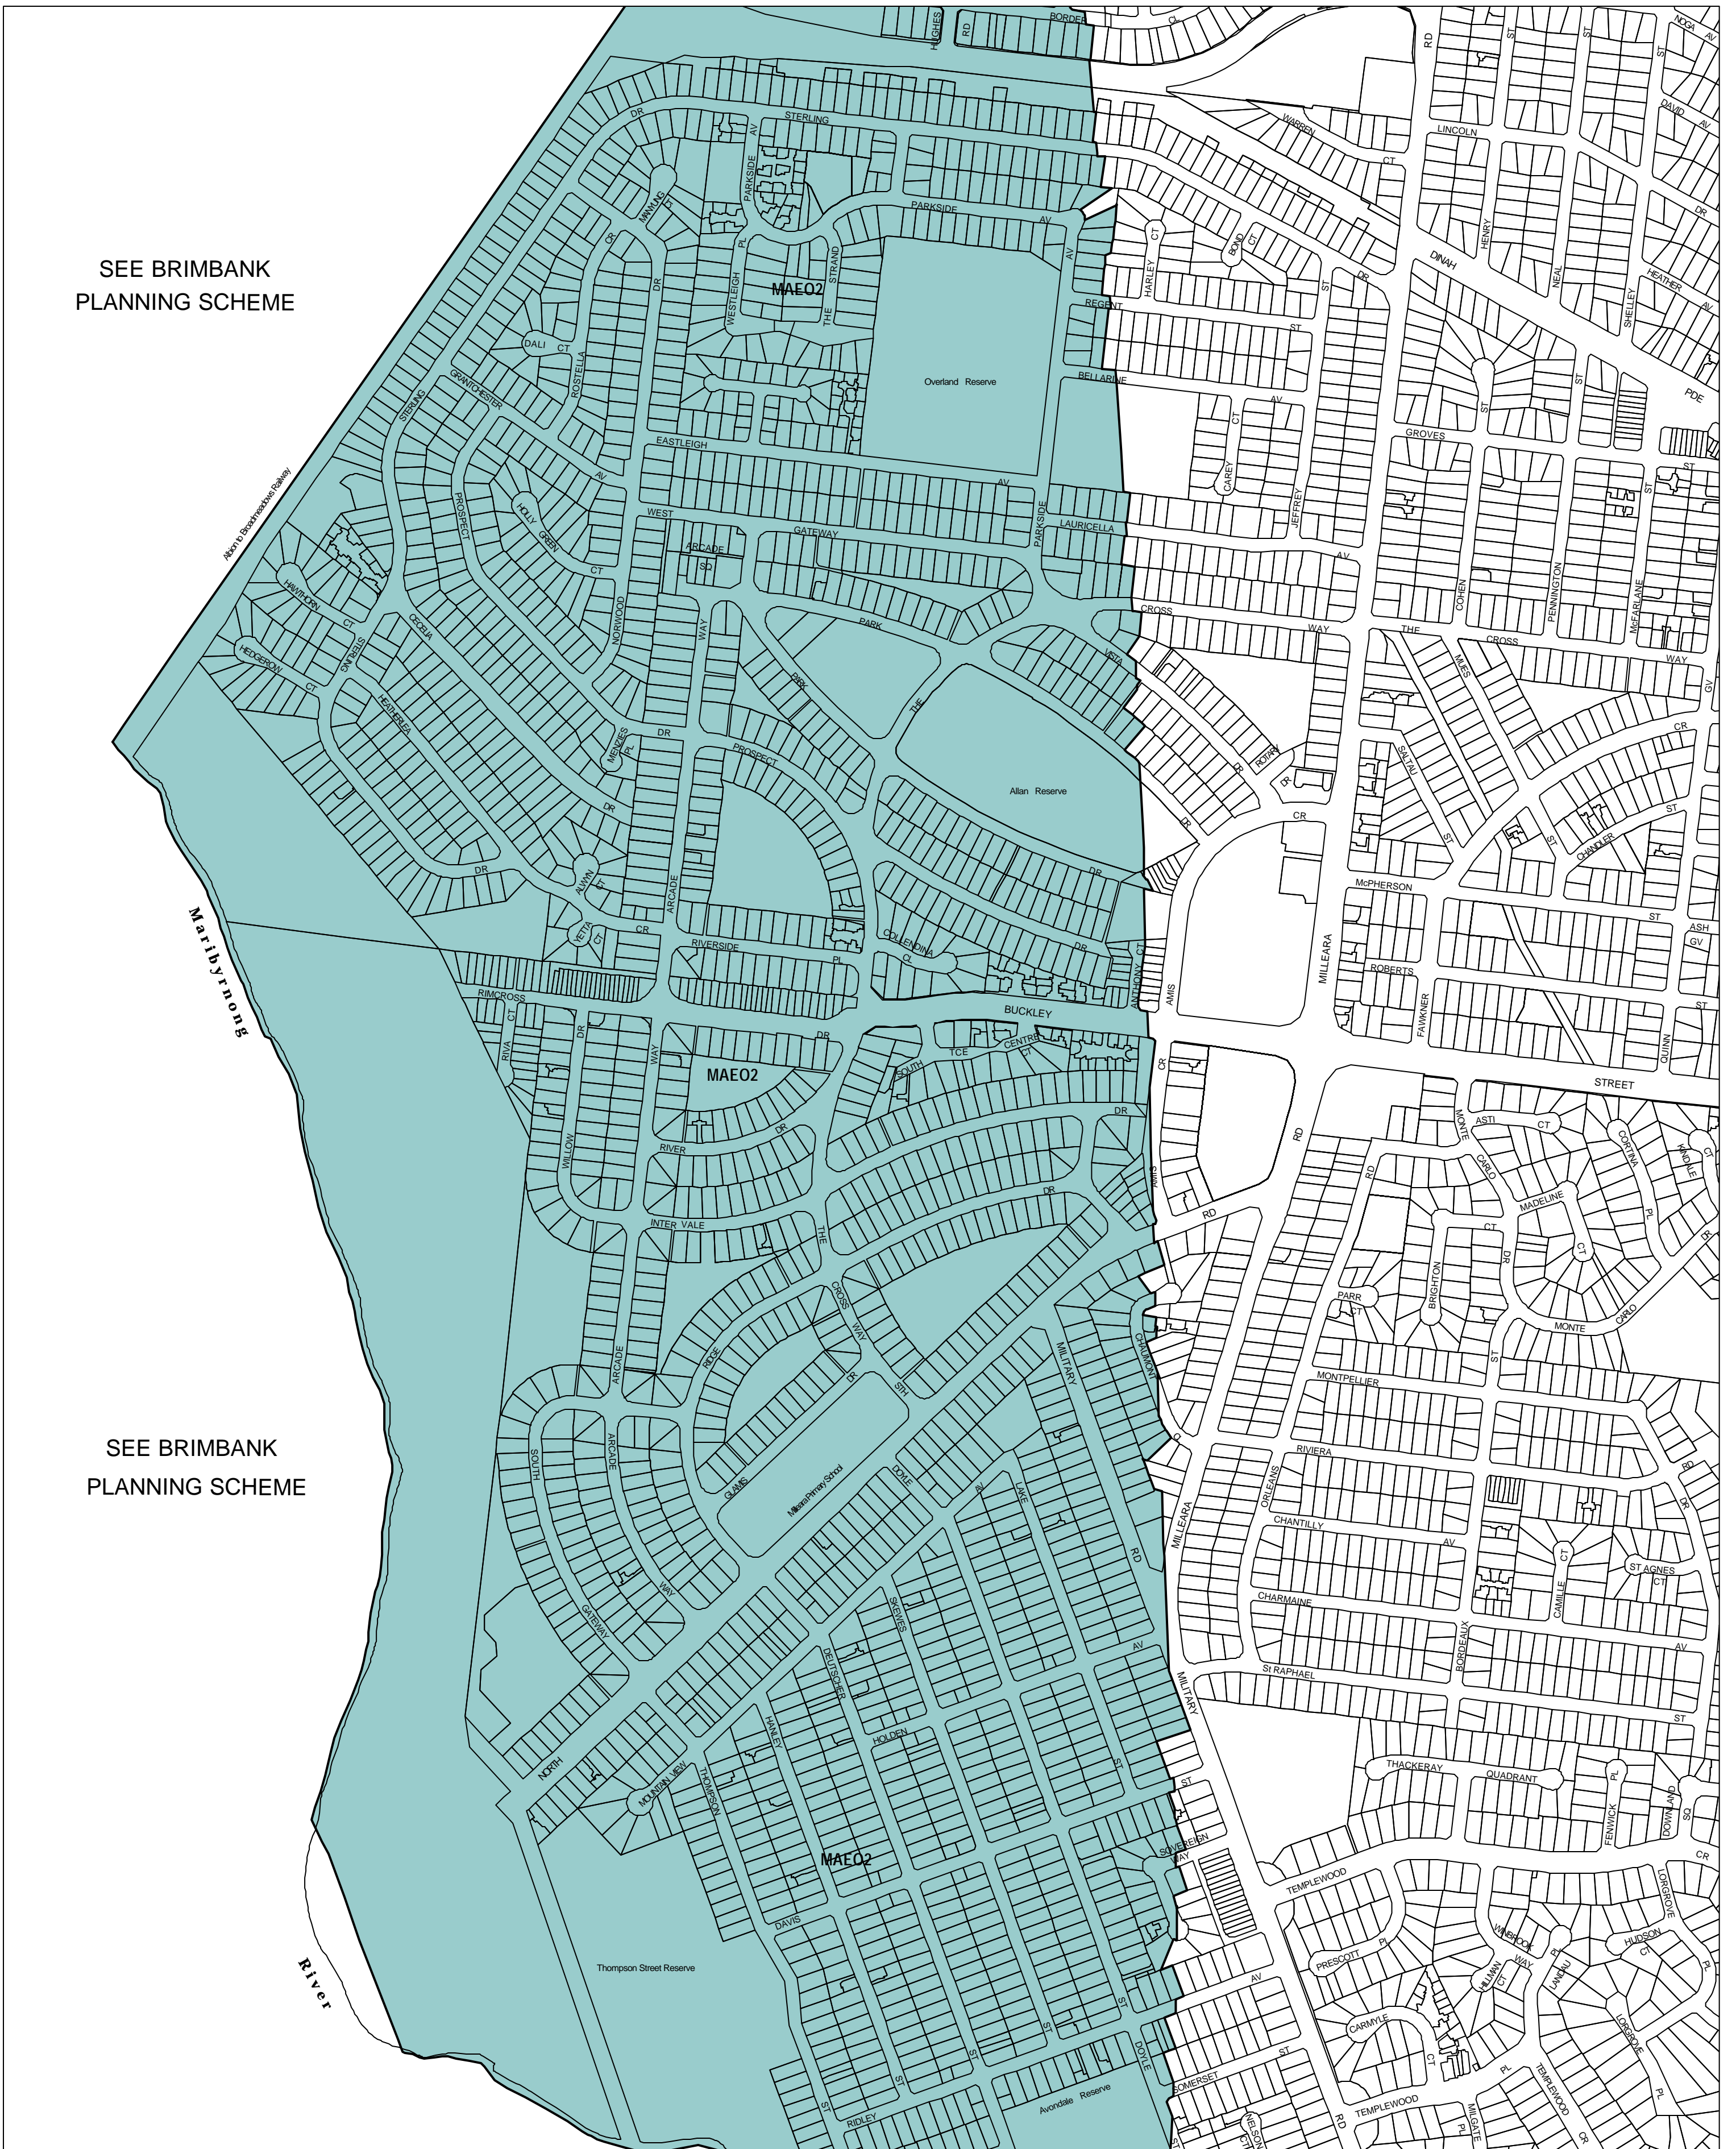

MOONEE VALLEY PLANNING SCHEME - LOCAL PROVISION

SEE BRIMBANK
PLANNING SCHEME

SEE BRIMBANK
PLANNING SCHEME

Overlays
MAEO2 Melbourne Airport Environs
Overlay - Schedule 2

100 10 100 200 300 400 500 m
AUSTRALIAN MAP GRID ZONE 55

INDEX TO ADJOINING METRIC SERIES MAP

2	3	4
6	7	8
5	10	11
	12	13
	14	15

Printed: 8/5/2007

AMENDMENT VC30