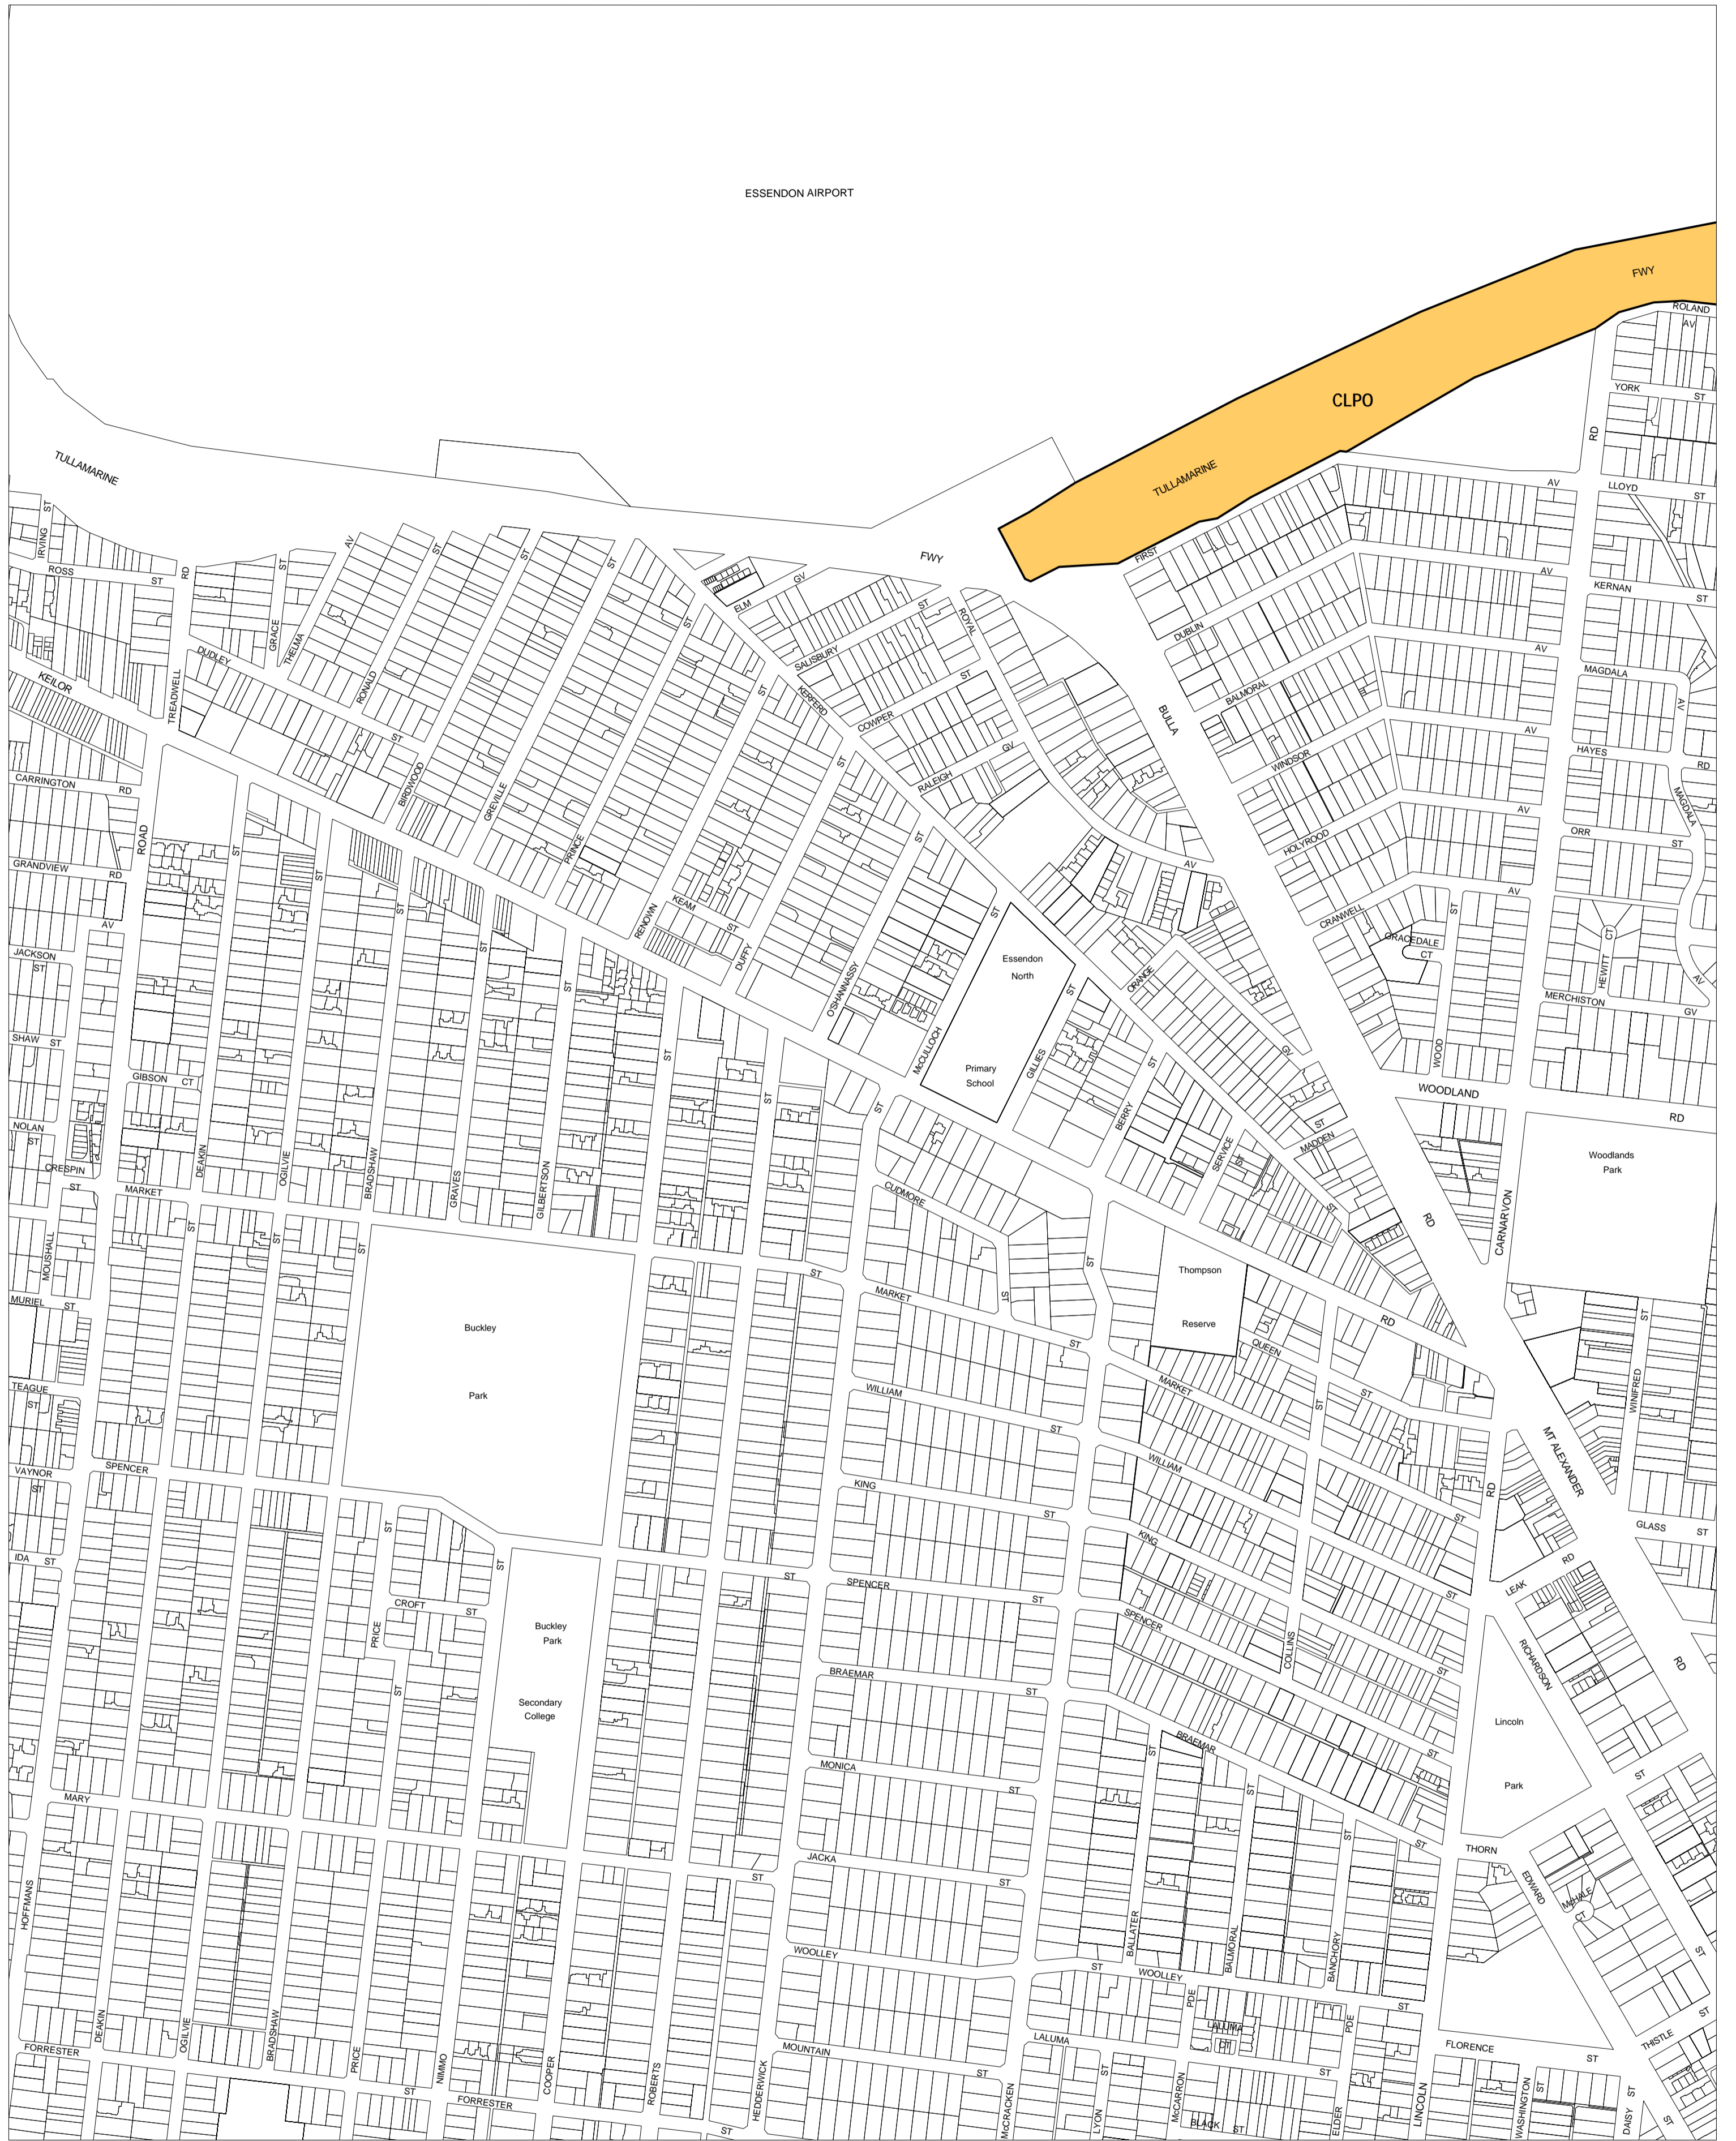

MOONEE VALLEY PLANNING SCHEME - LOCAL PROVISION

Overlays

- City Link Project Overlay

Printed: 4/6/2007