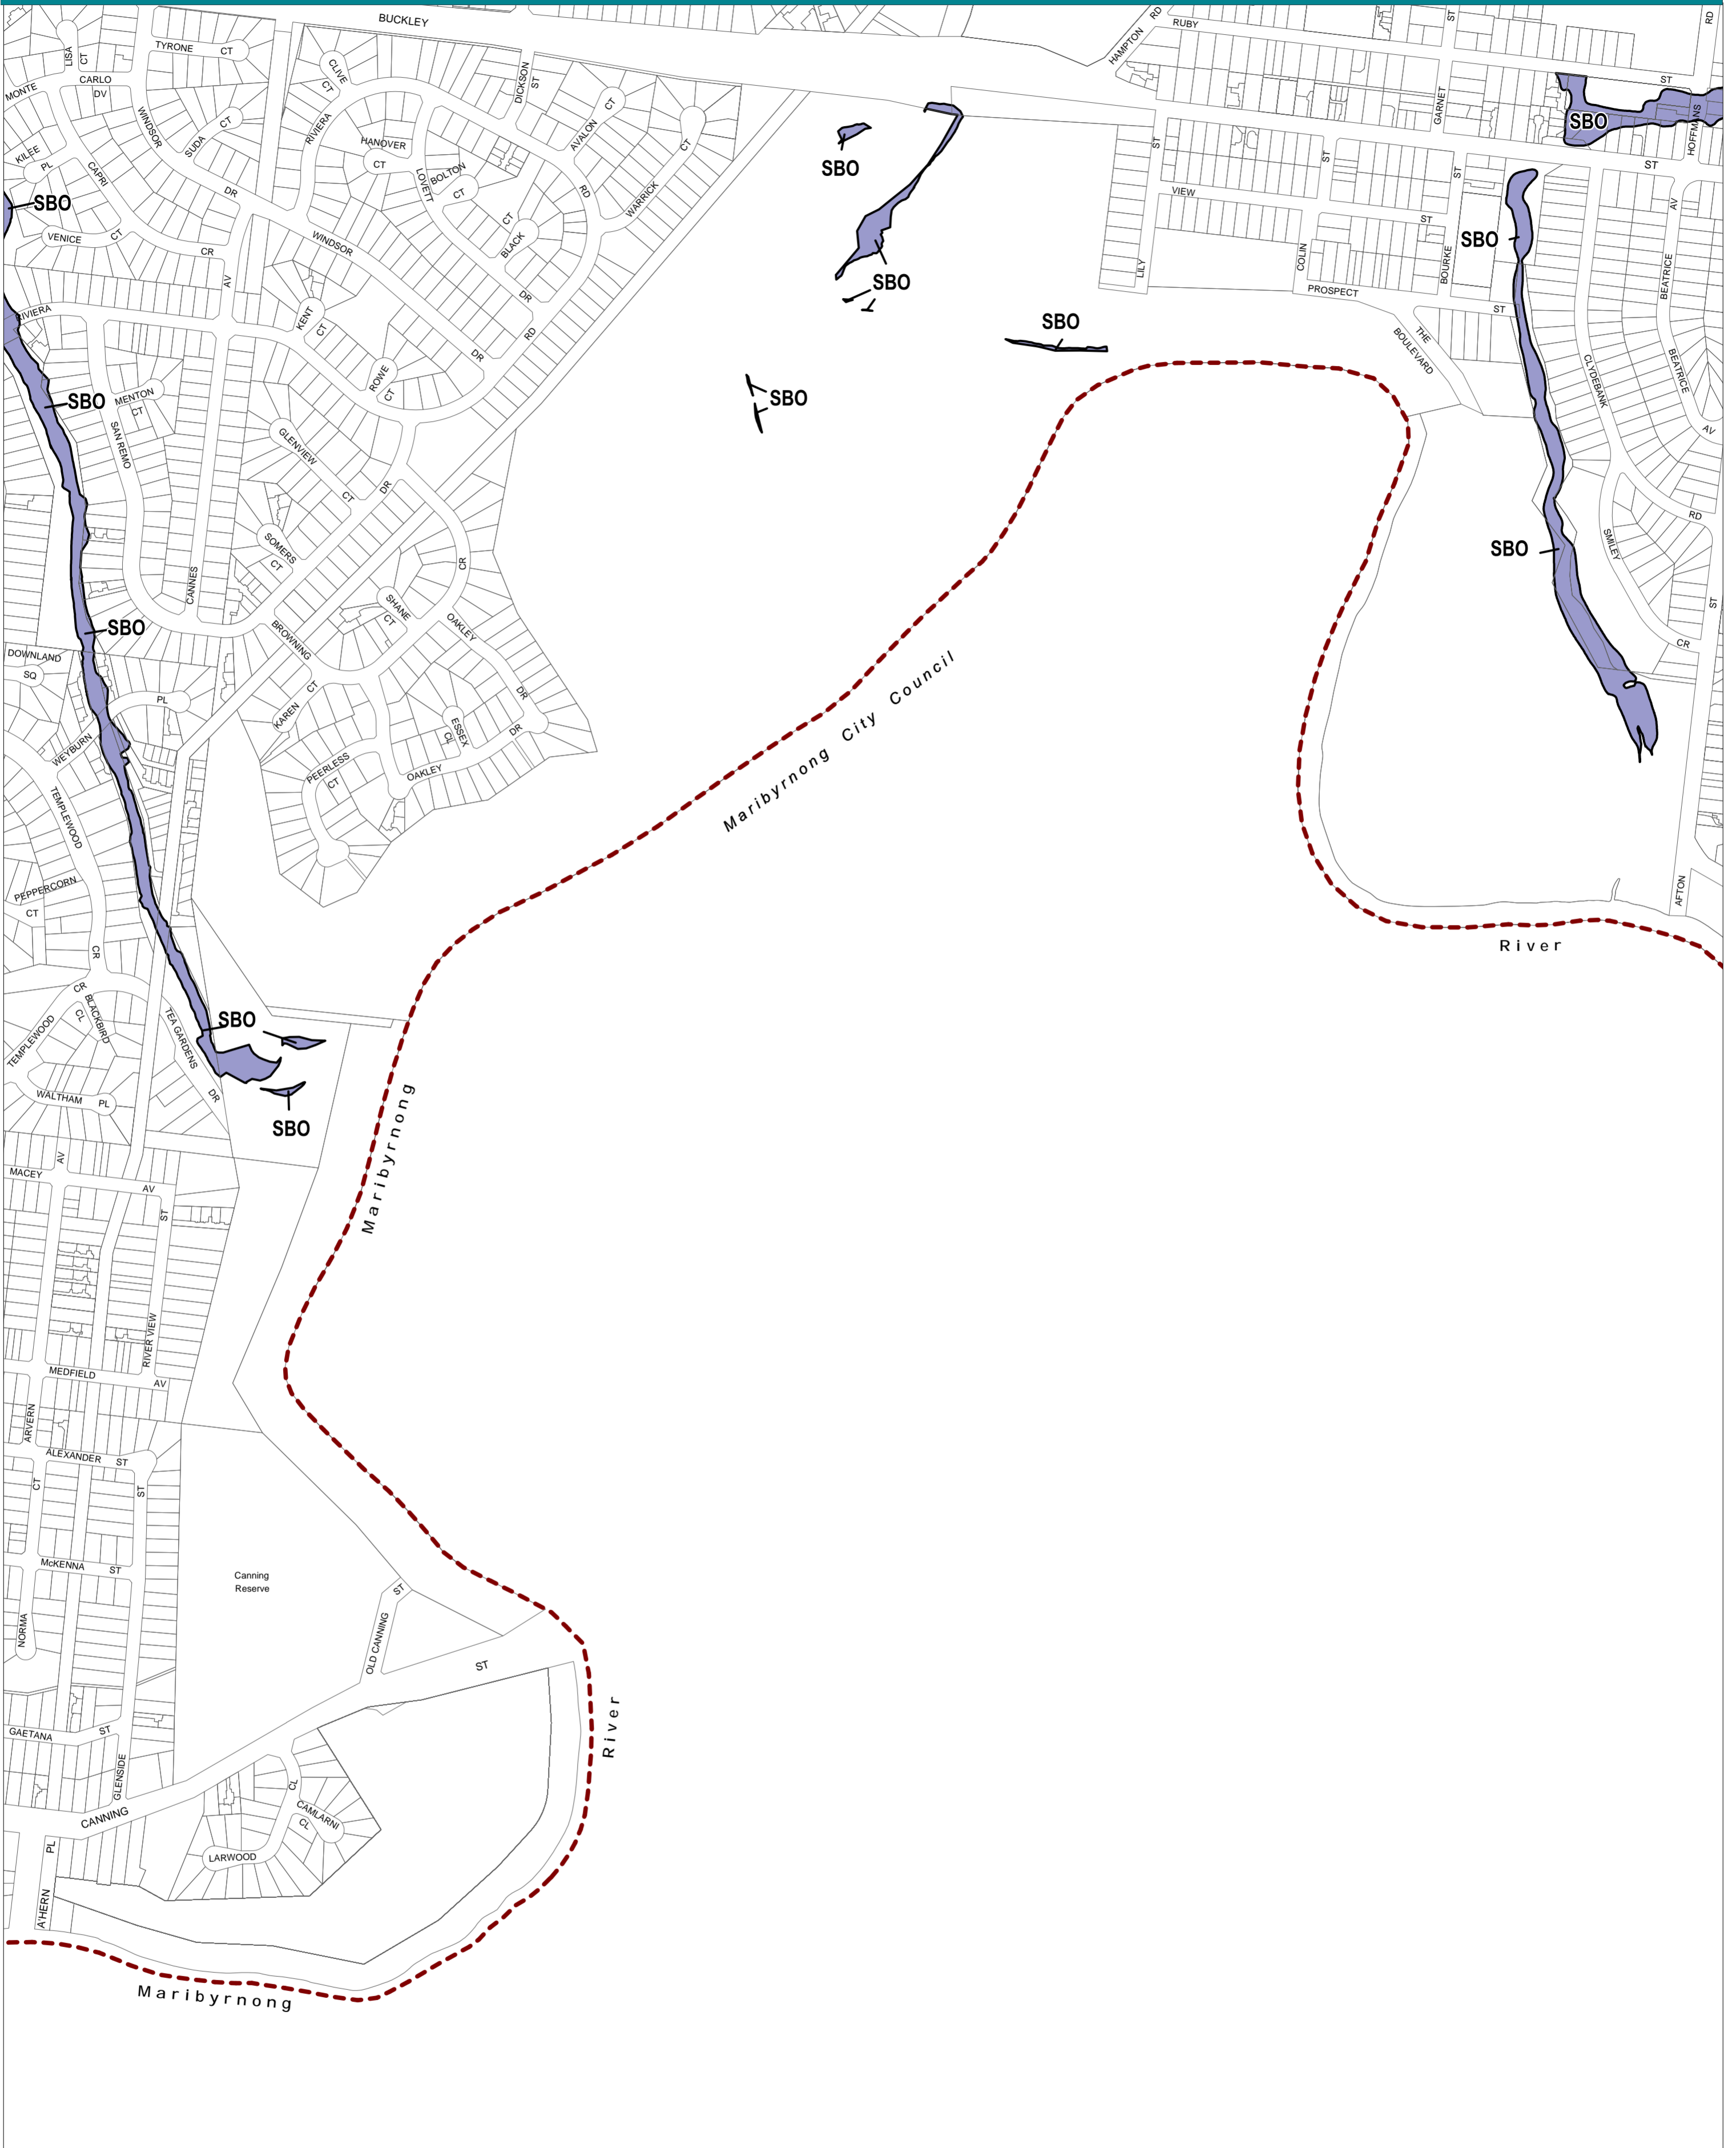

MOONEE VALLEY PLANNING SCHEME - LOCAL PROVISION

Overlays
Special Building Overlay

AUSTRALIAN MAP GRID ZONE 55

PREPARED BY: Planning Mapping Services

VICTORIA
State Government

Environment,
Land, Water
and Planning

Printed: 29/7/2016

AMENDMENT C151