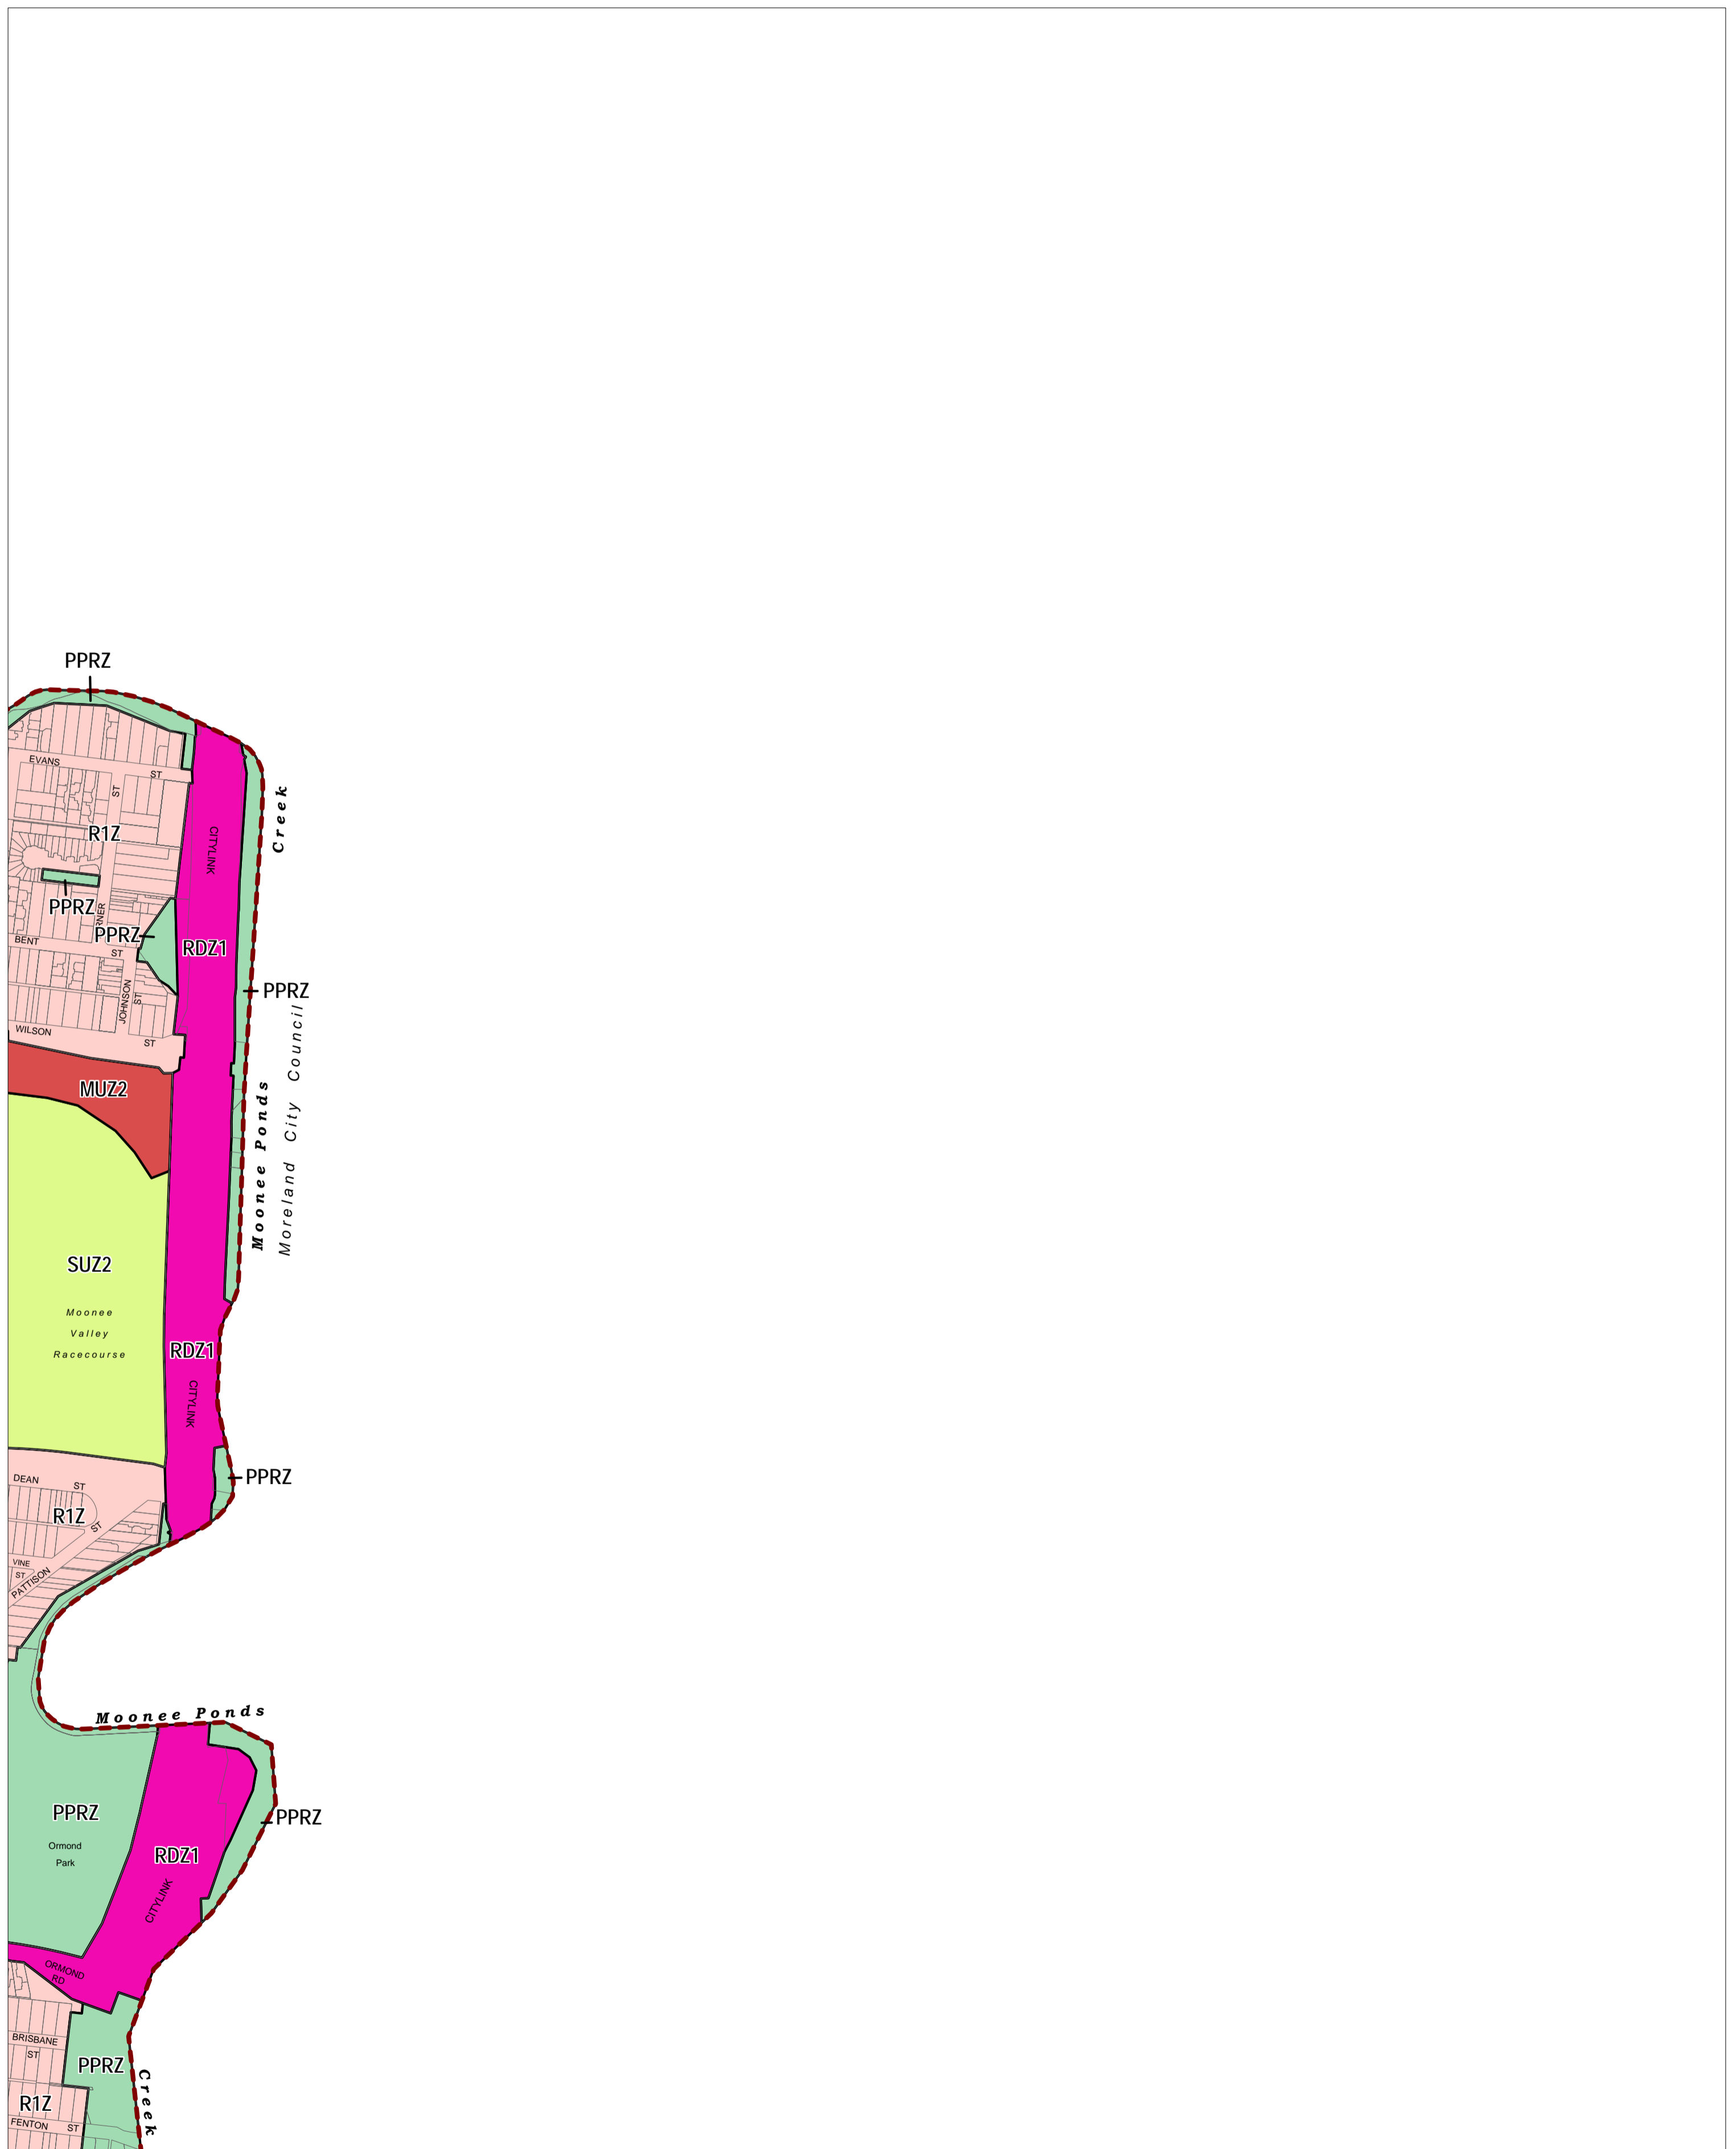

MOONEE VALLEY PLANNING SCHEME - LOCAL PROVISION

Public Land	
PPRZ	Public Park And Recreation Zone
RDZ1	Road Zone - Category 1
Residential	
R1Z	General Residential Zone
MUZ2	Mixed Use Zone - Schedule 2
Special Purpose	
SUZ2	Special Use Zone - Schedule 2

100 0 100 200 300 400 500 m

AUSTRALIAN MAP GRID ZONE 55

INDEX TO ADJOINING METRIC SERIES MAP

	2	3	4
1	6	7	8
5	10	11	12
9			13
		14	15
			16

Printed: 29/4/2015

AMENDMENT VC122