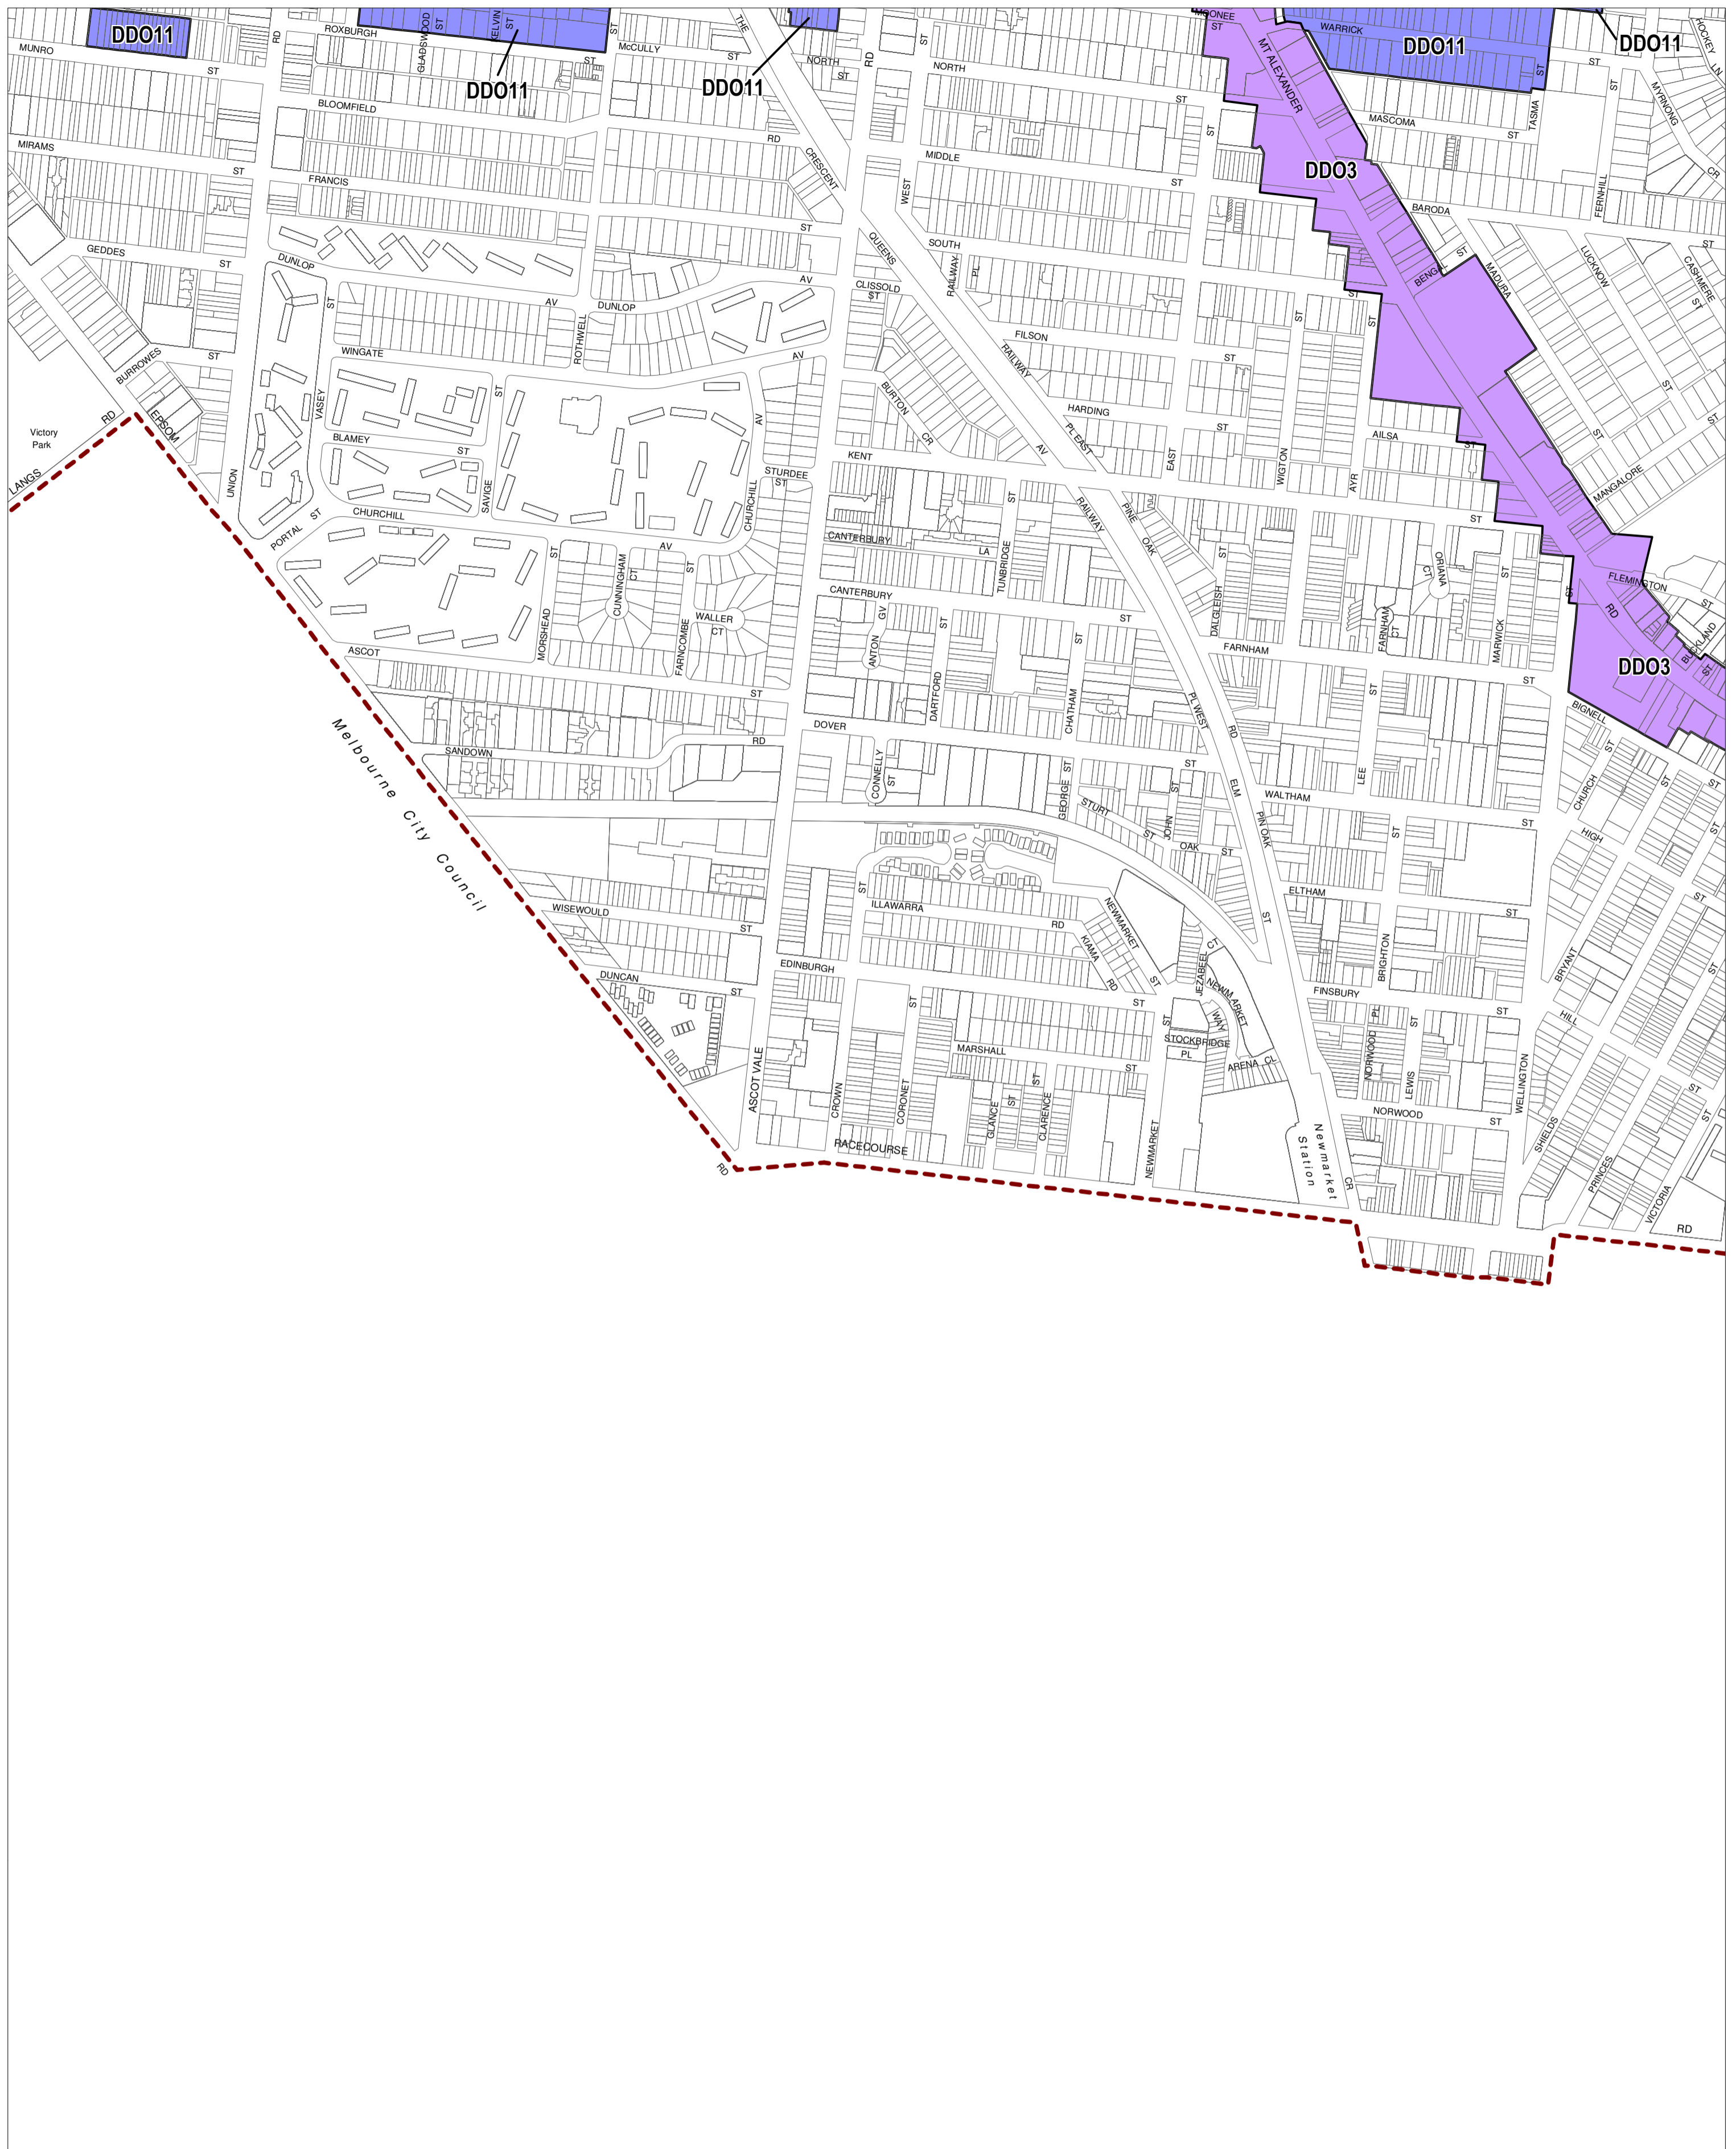

MOONEE VALLEY PLANNING SCHEME - LOCAL PROVISION

Overlays

- DDO011 Design And Development Overlay - Schedule 11
- DDO03 Design And Development Overlay - Schedule 3

100 0 100 200 300 400 500 m

AUSTRALIAN MAP GRID ZONE 55

INDEX TO ADJOINING METRIC SERIES MAP

1	2	3	4
5	6	7	8
9	10	11	12
13	14	15	16

Printed: 18/5/2015

AMENDMENT C139