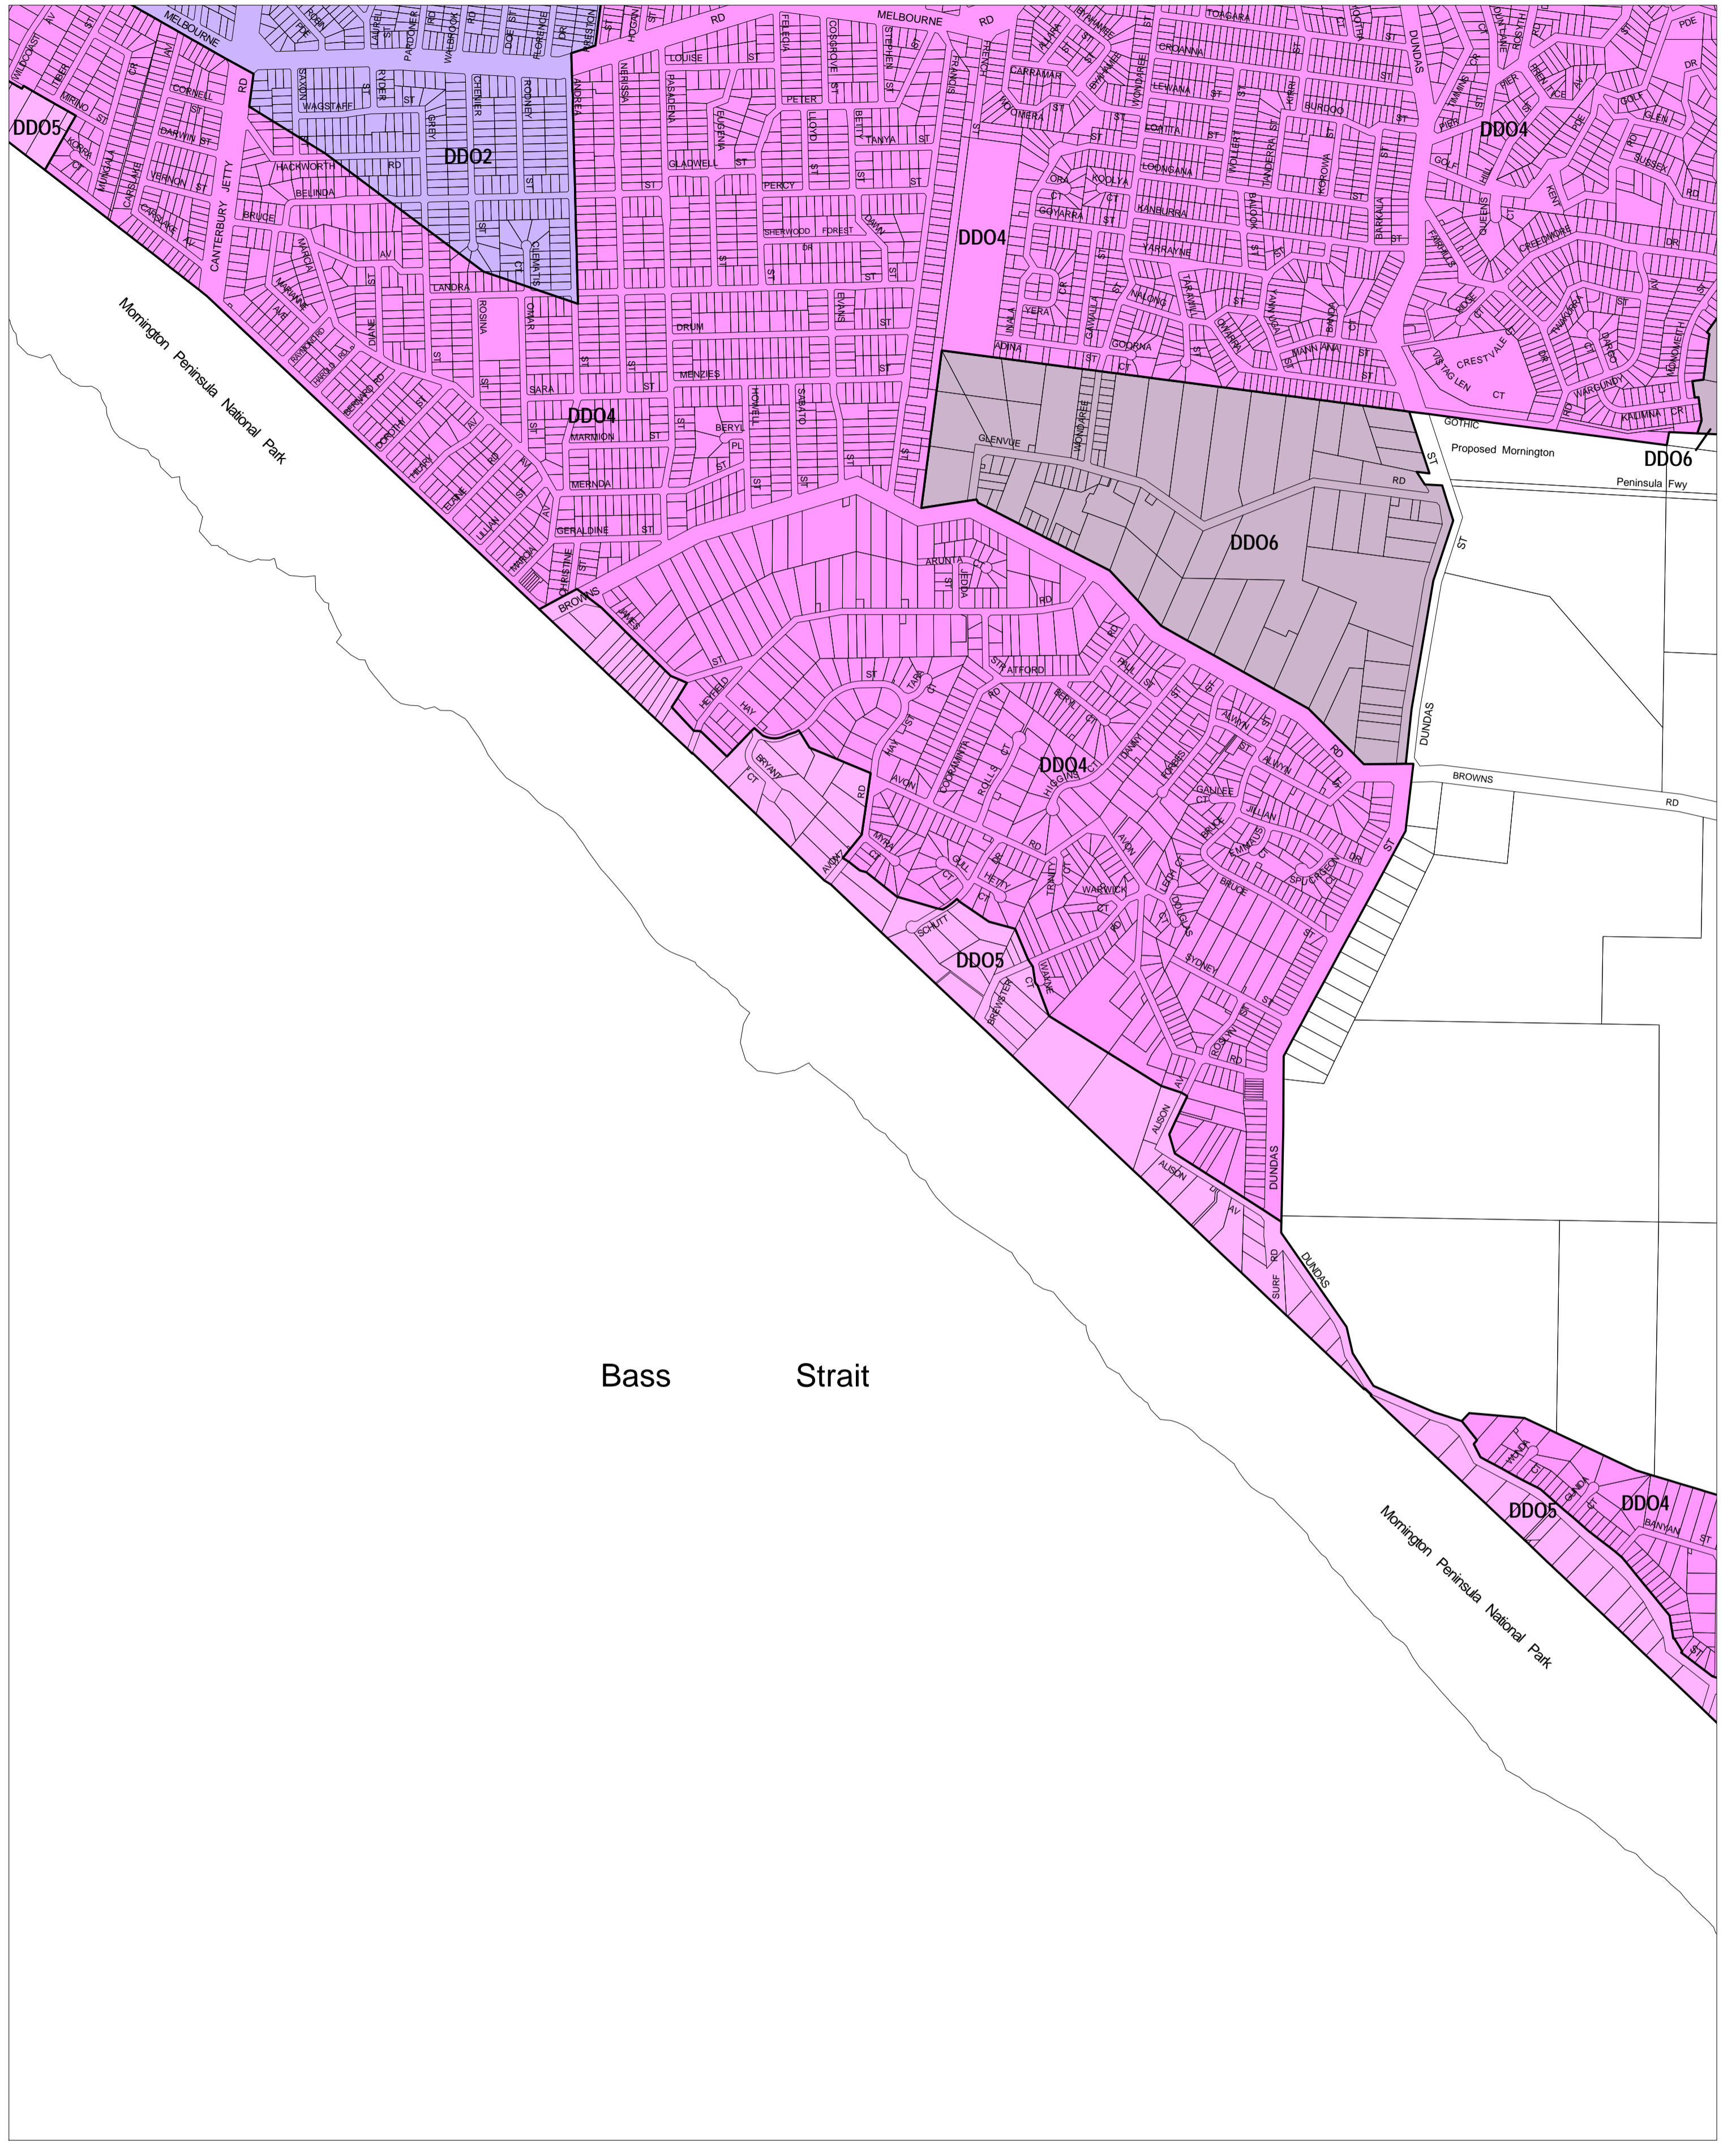

MORNINGTON PENINSULA PLANNING SCHEME - LOCAL PROVISION

Overlays	
DDO2	Design And Development Overlay - Schedule 2
DDO4	Design And Development Overlay - Schedule 4
DDO5	Design And Development Overlay - Schedule 5
DDO6	Design And Development Overlay - Schedule 6

AUSTRALIAN MAP GRID ZONE 55

Printed: 19/3/2008

AMENDMENT C18