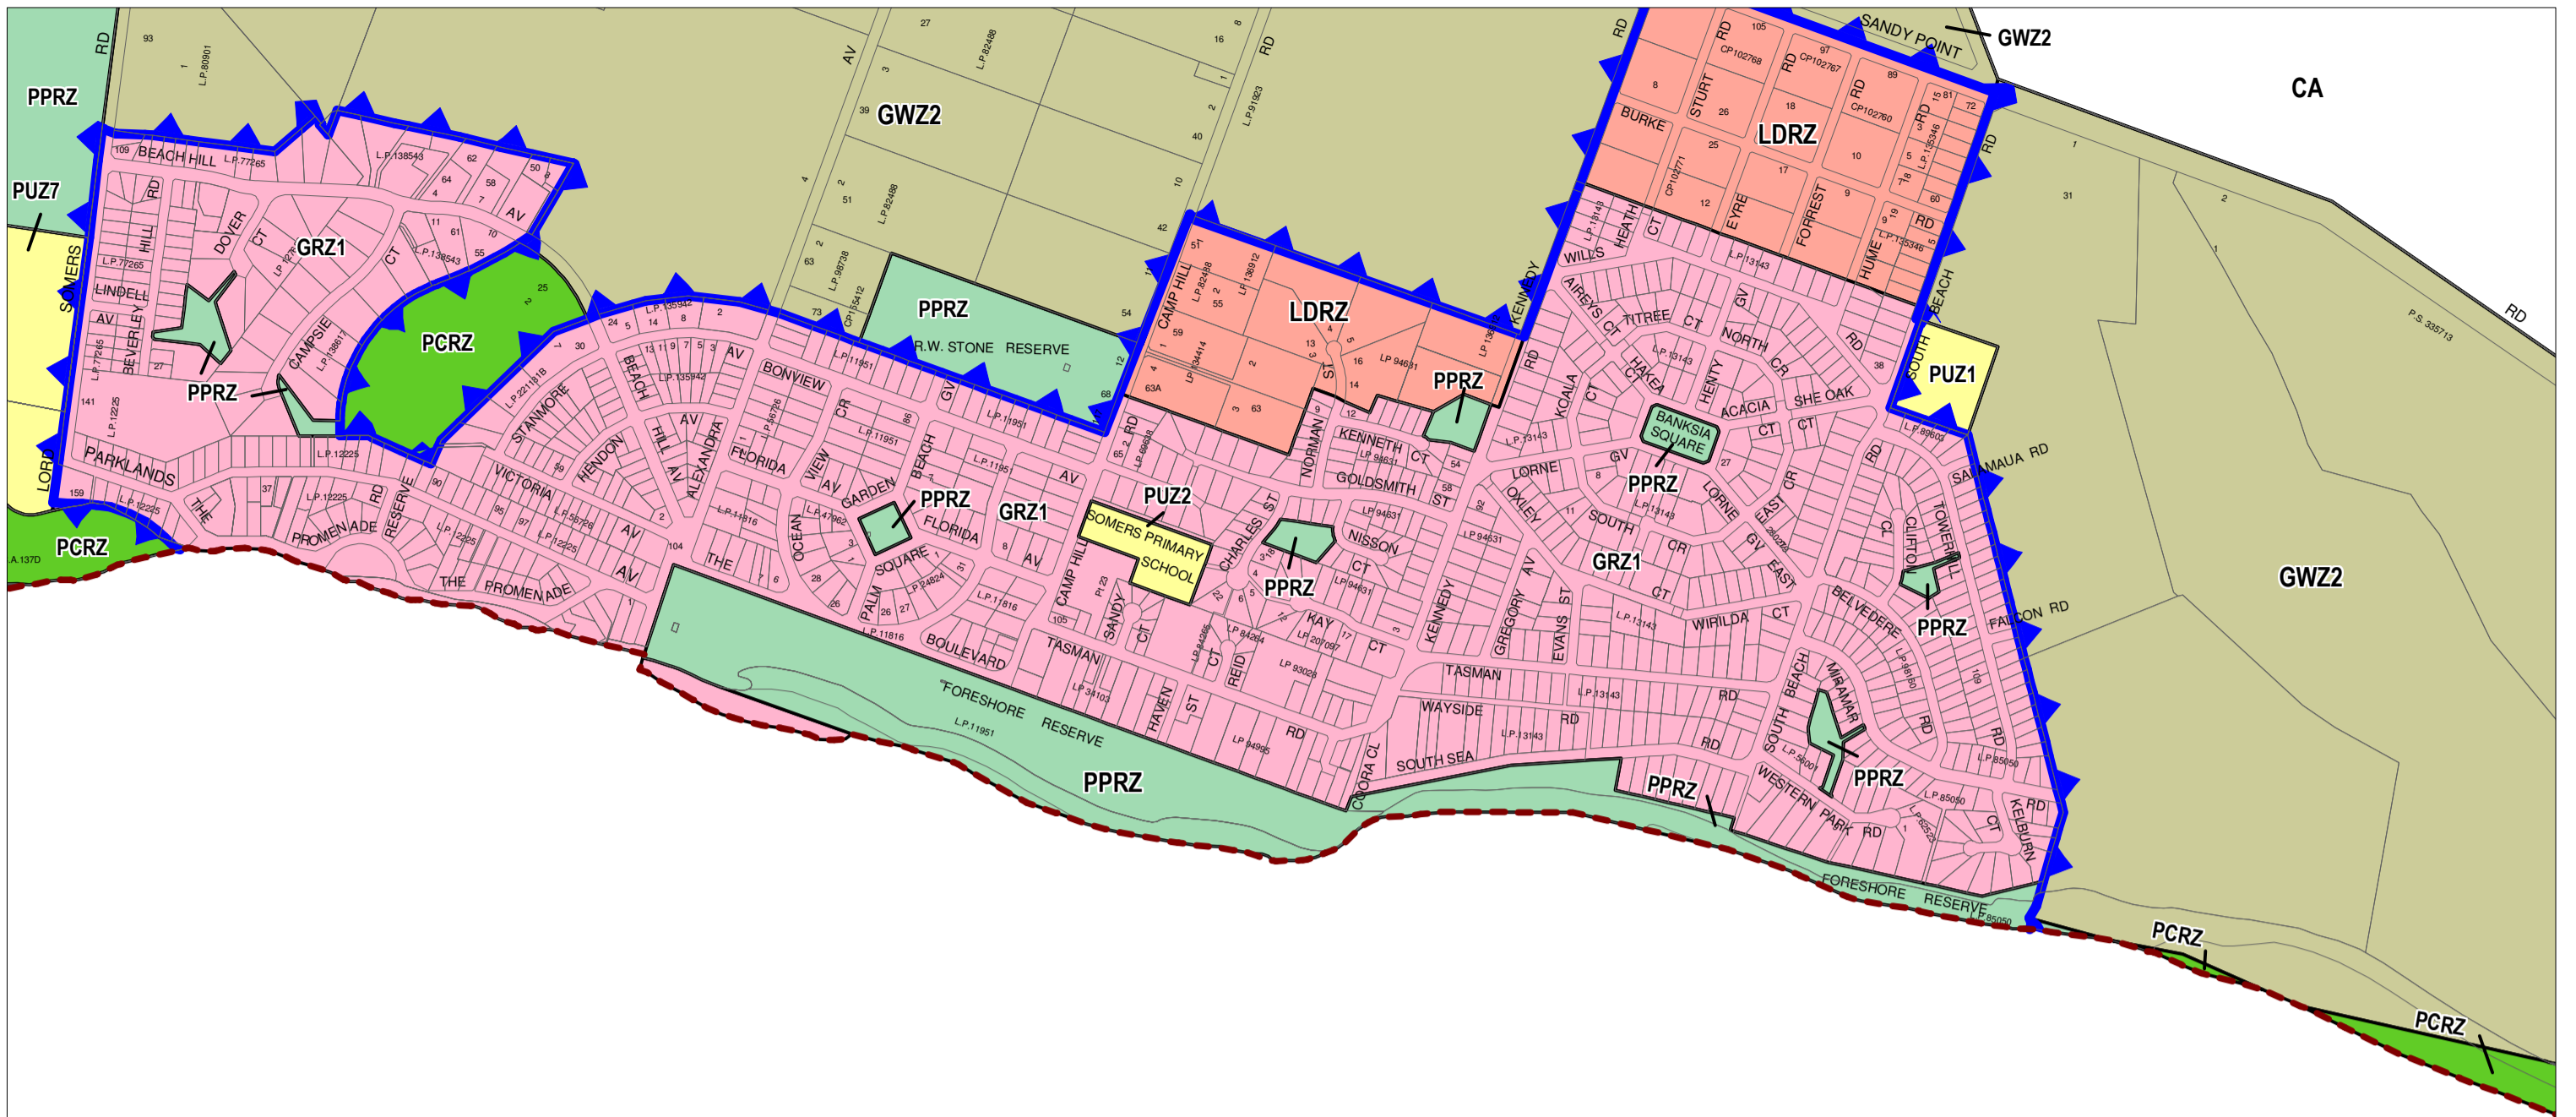

MORNINGTON PENINSULA PLANNING SCHEME - LOCAL PROVISION

Western Port

Public Land	Residential
PCRZ Public Conservation And Resource Zone	GRZ1 General Residential Zone - Schedule 1
PPRZ Public Park And Recreation Zone	
PUZ2 Public Use Zone - Education	
PUZ7 Public Use Zone - Other Public Use	
PUZ1 Public Use Zone - Service And Utility	
Rural	Commonwealth Land
LDRZ Low Density Residential Zone	CA Commonwealth Land Not Controlled By Planning Scheme
GWZ2 Green Wedge Zone - Schedule 2	

Printed: 2/10/2014

AMENDMENT C179