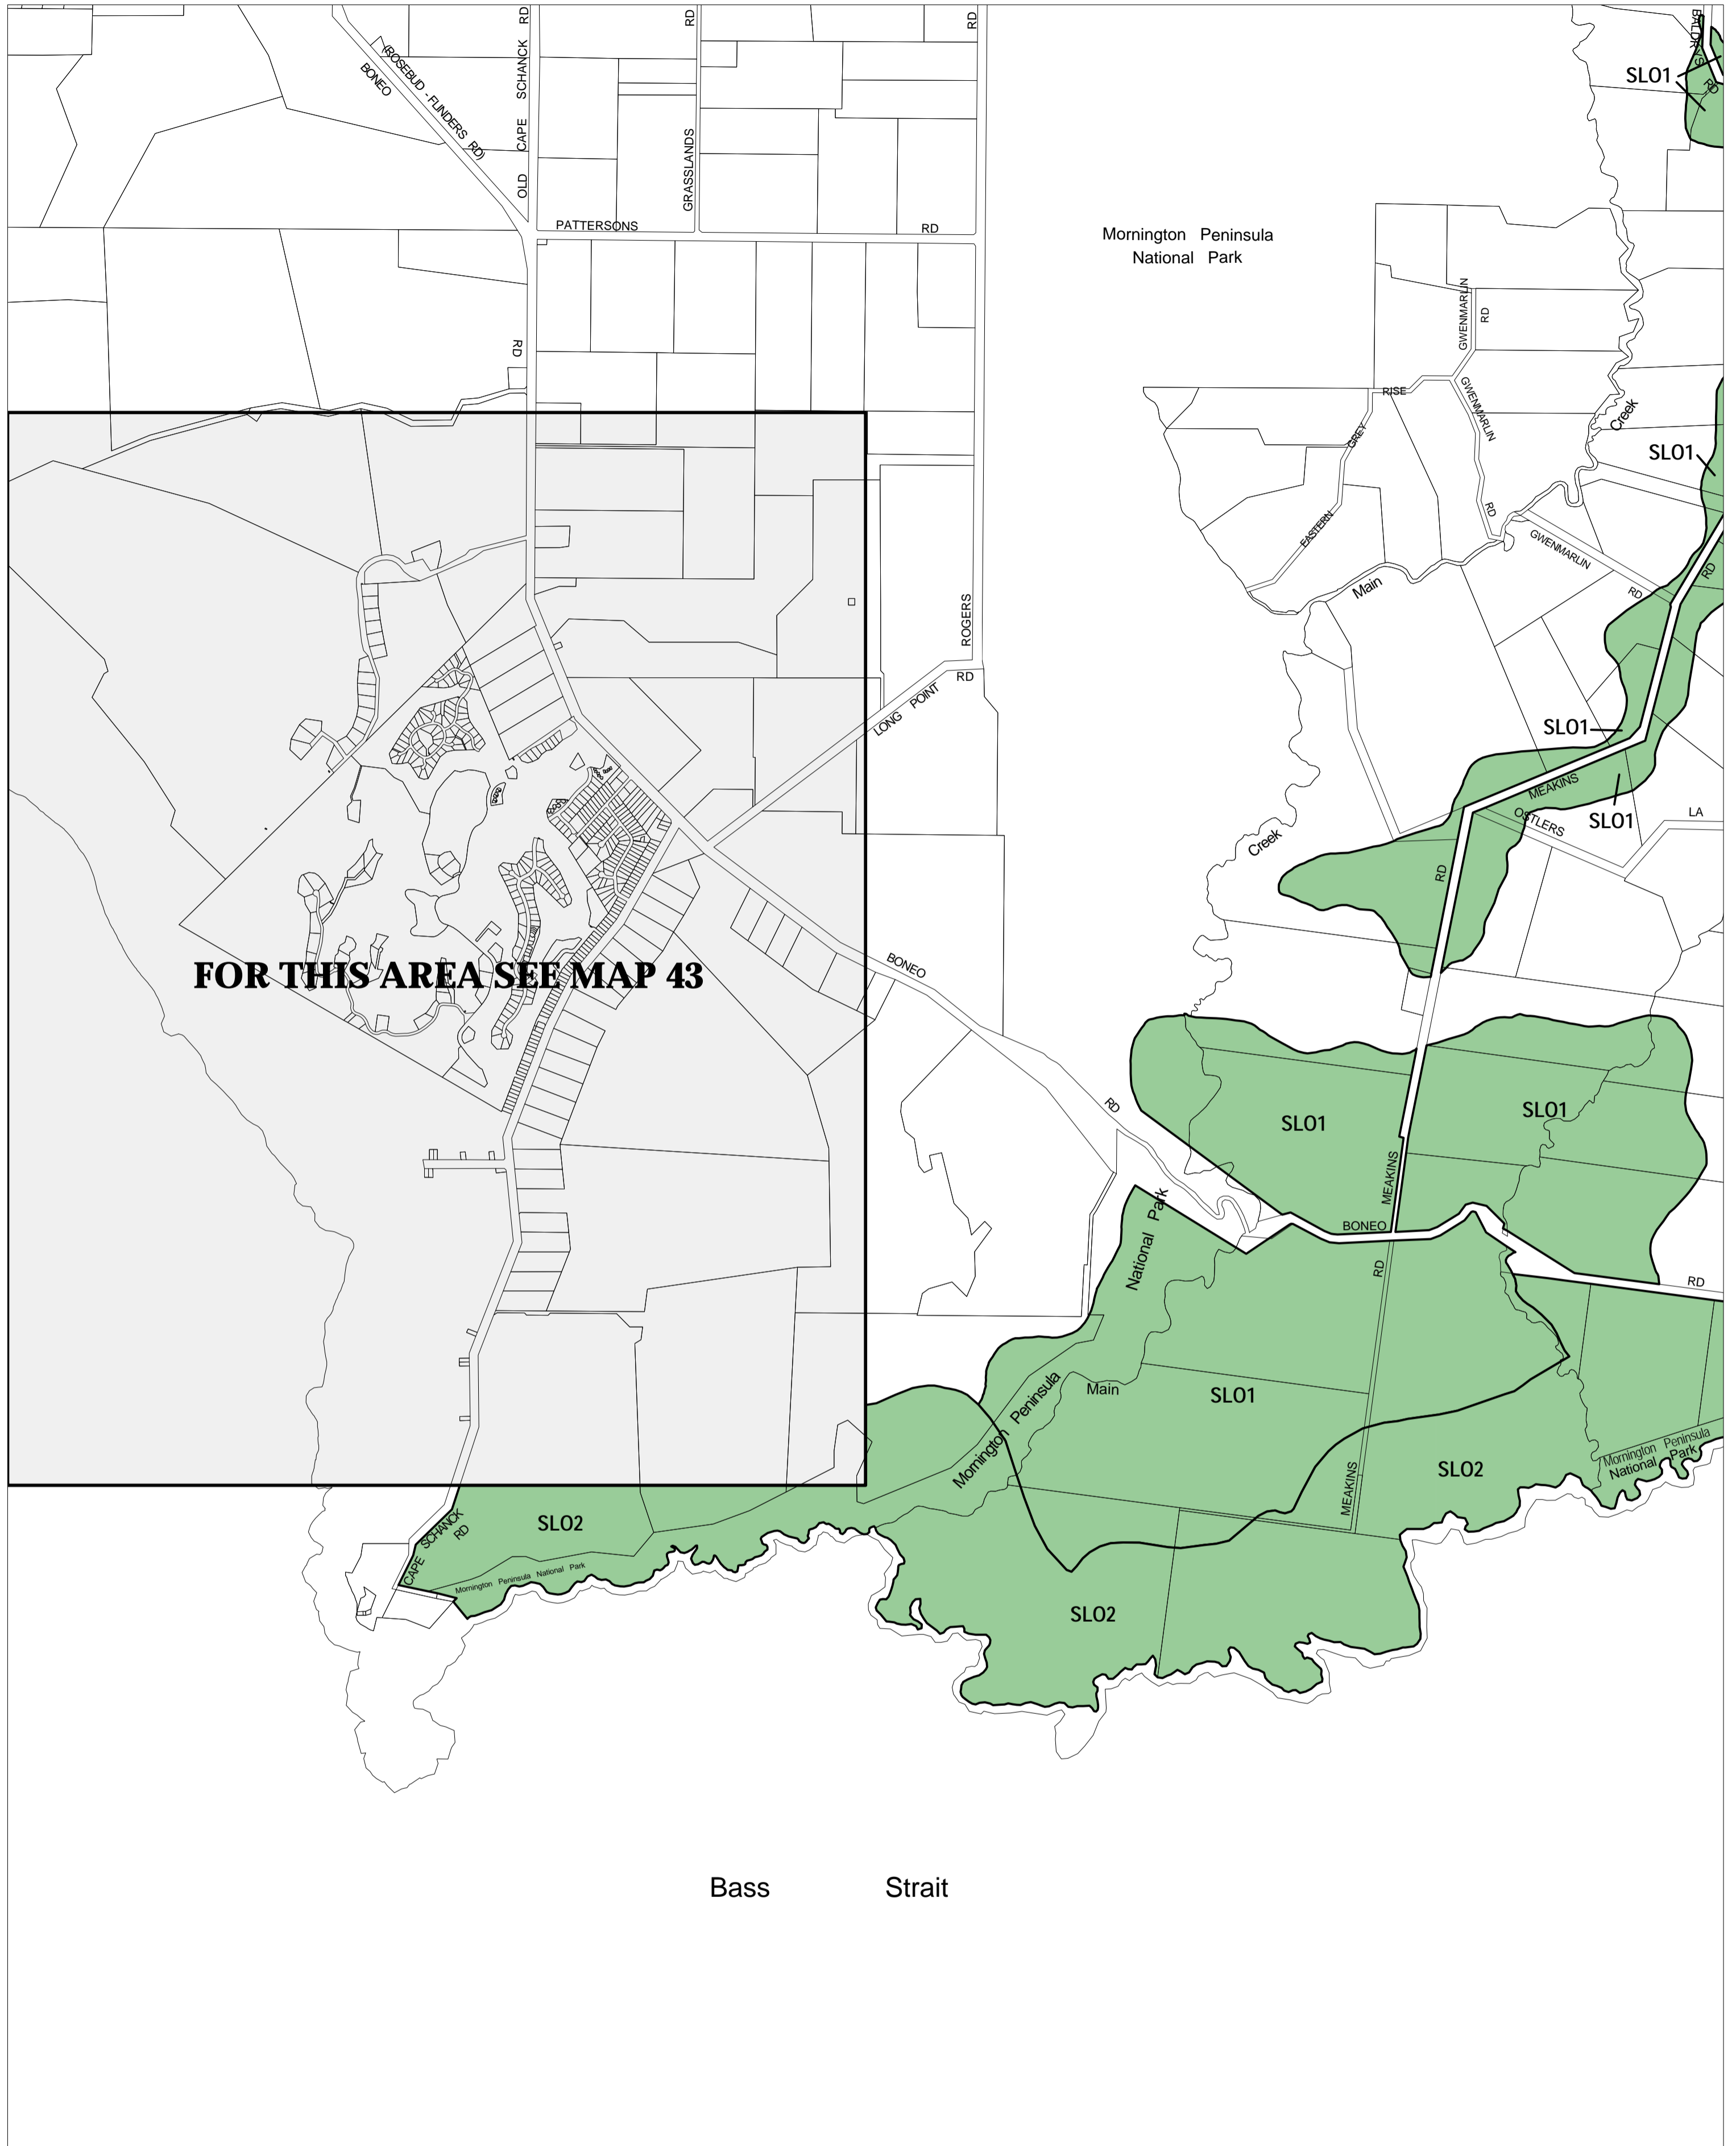

MORNINGTON PENINSULA PLANNING SCHEME - LOCAL PROVISION

FOR THIS AREA SEE MAP 43

1. **Overlays**
2. SLO1 Significant Landscape Overlay - Schedule 1
   - SLO2 Significant Landscape Overlay - Schedule 2

AUSTRALIAN MAP GRID ZONE 55

INDEX TO ADJOINING METRIC SERIES MAP

Printed: 31/8/2007

AMENDMENT C75