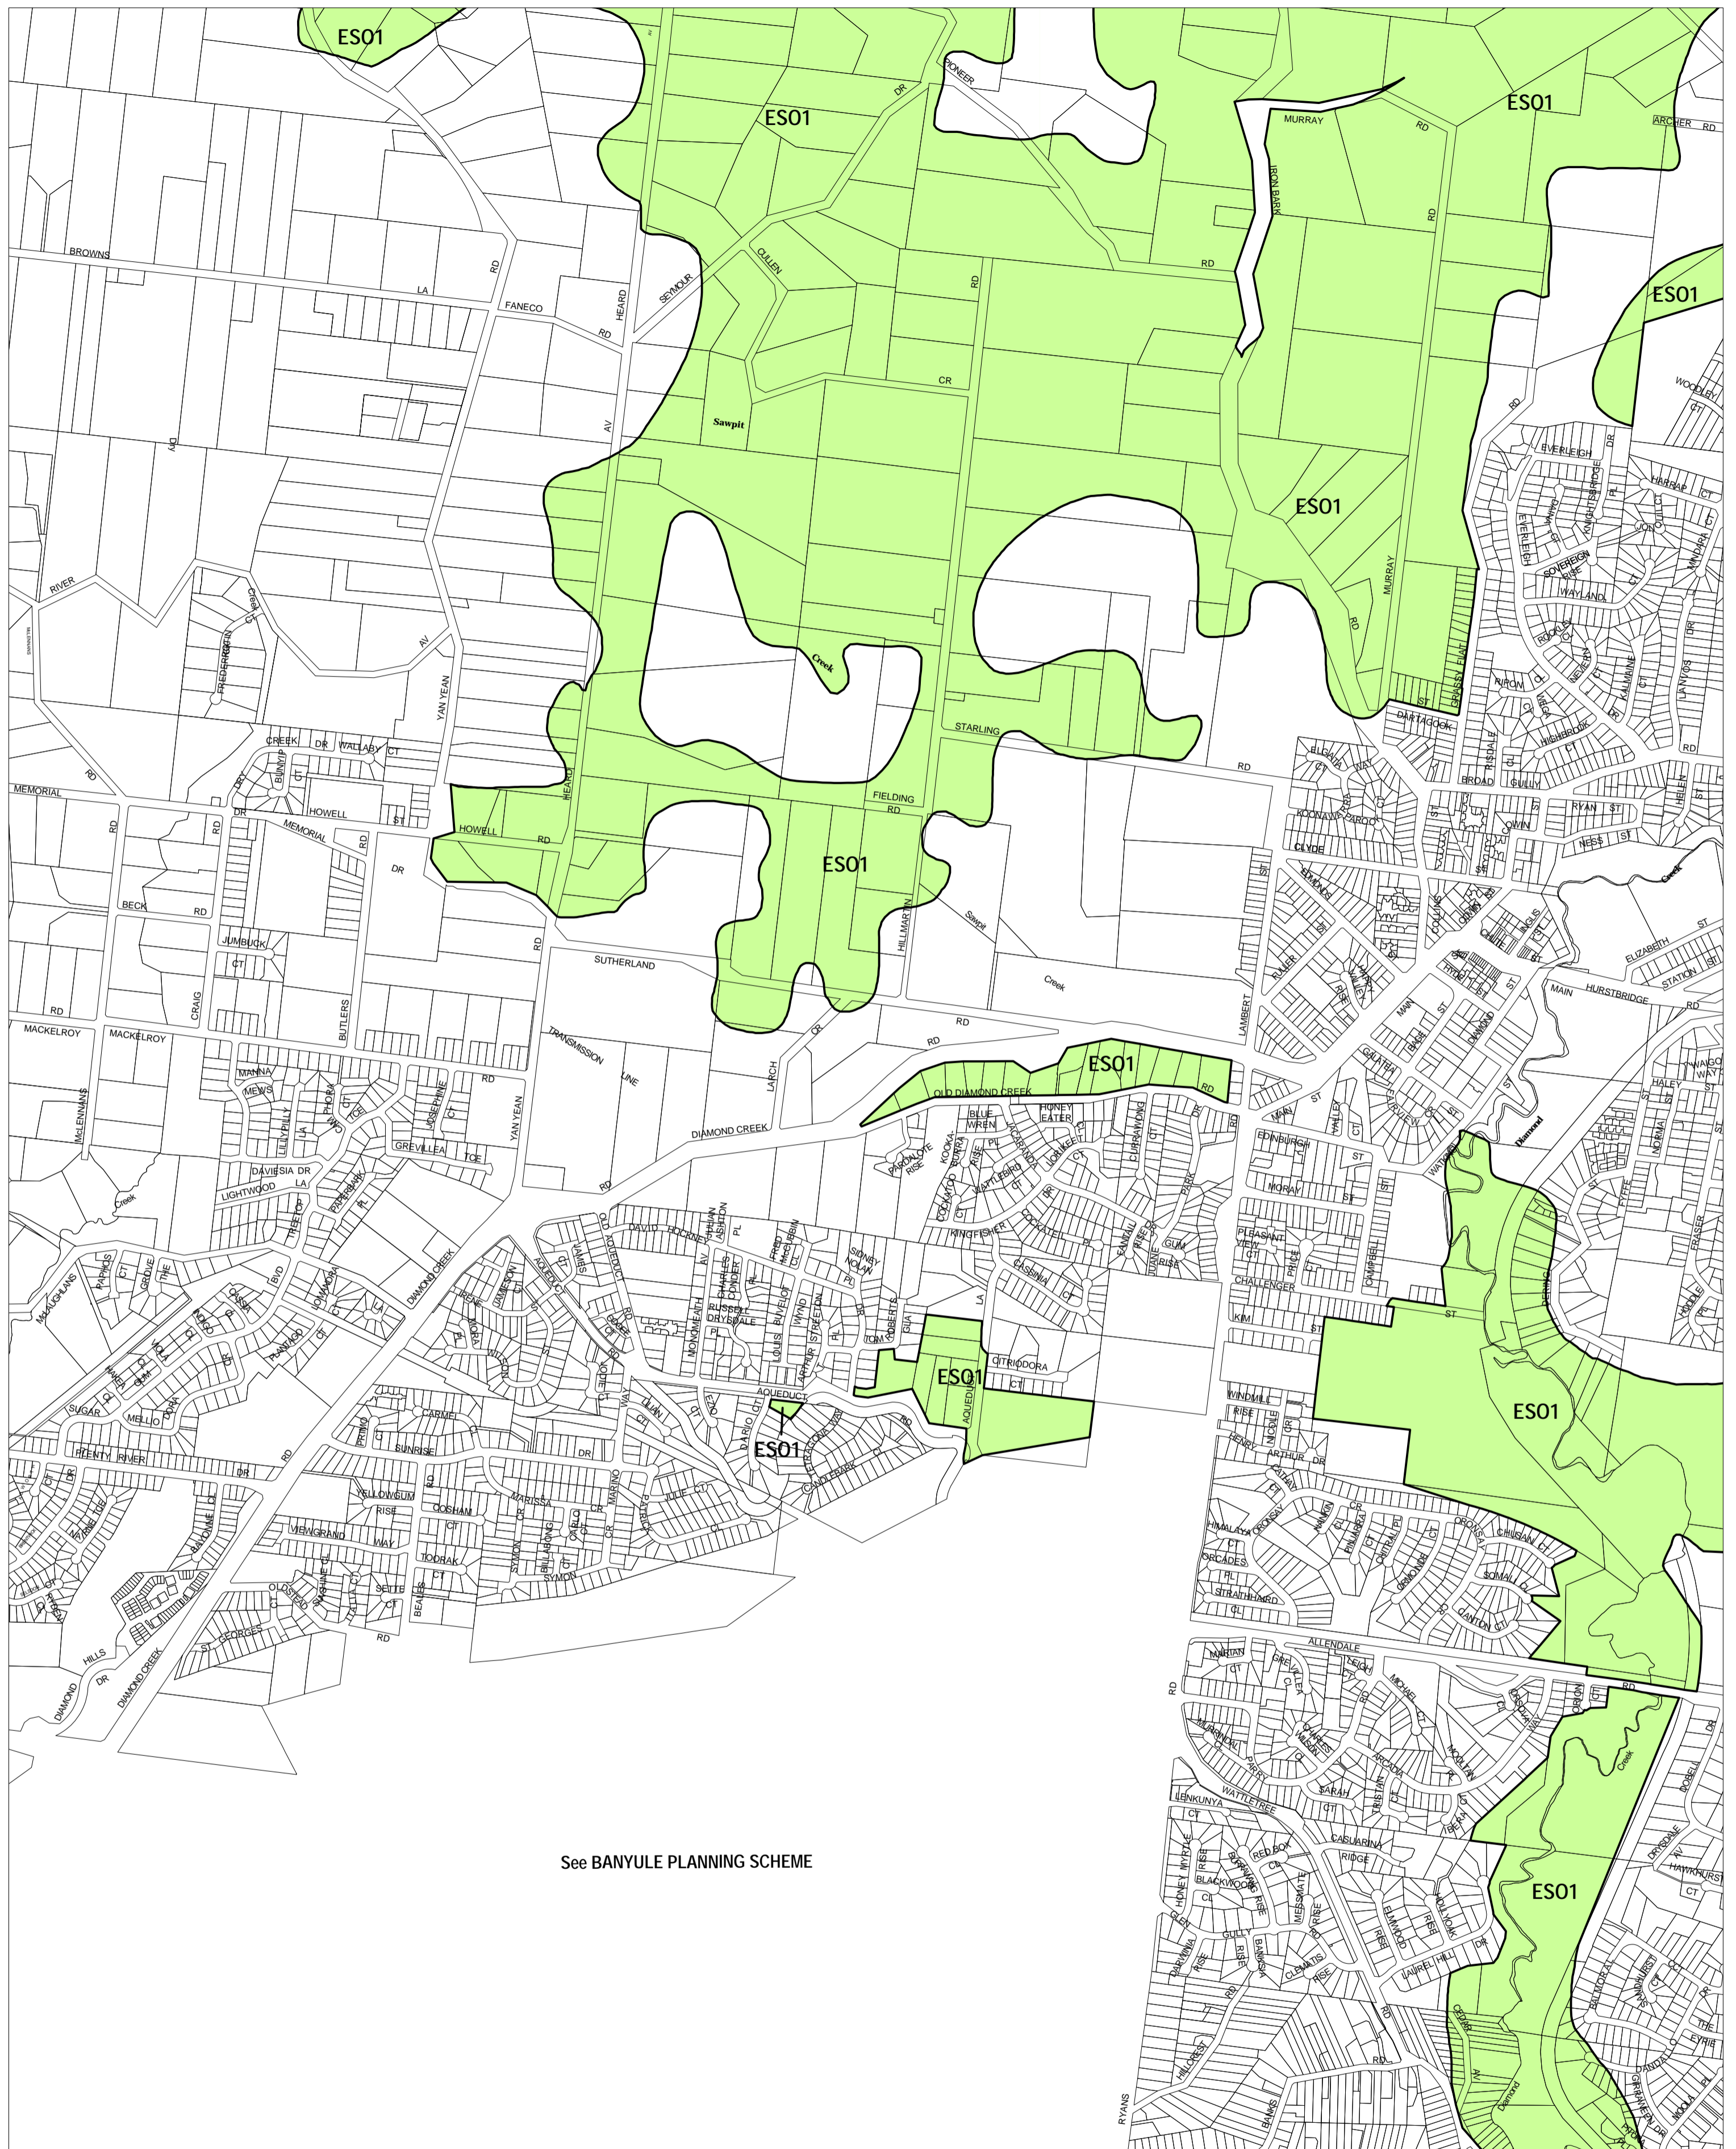

NILLUMBIK PLANNING SCHEME - LOCAL PROVISION

See BANYULE PLANNING SCHEME

Overlays
ES01 Environmental Significance Overlay - Schedule 1

AUSTRALIAN MAP GRID ZONE 55

INDEX TO ADJOINING METRIC SERIES MAP

Printed: 2/8/2007

AMENDMENT C26