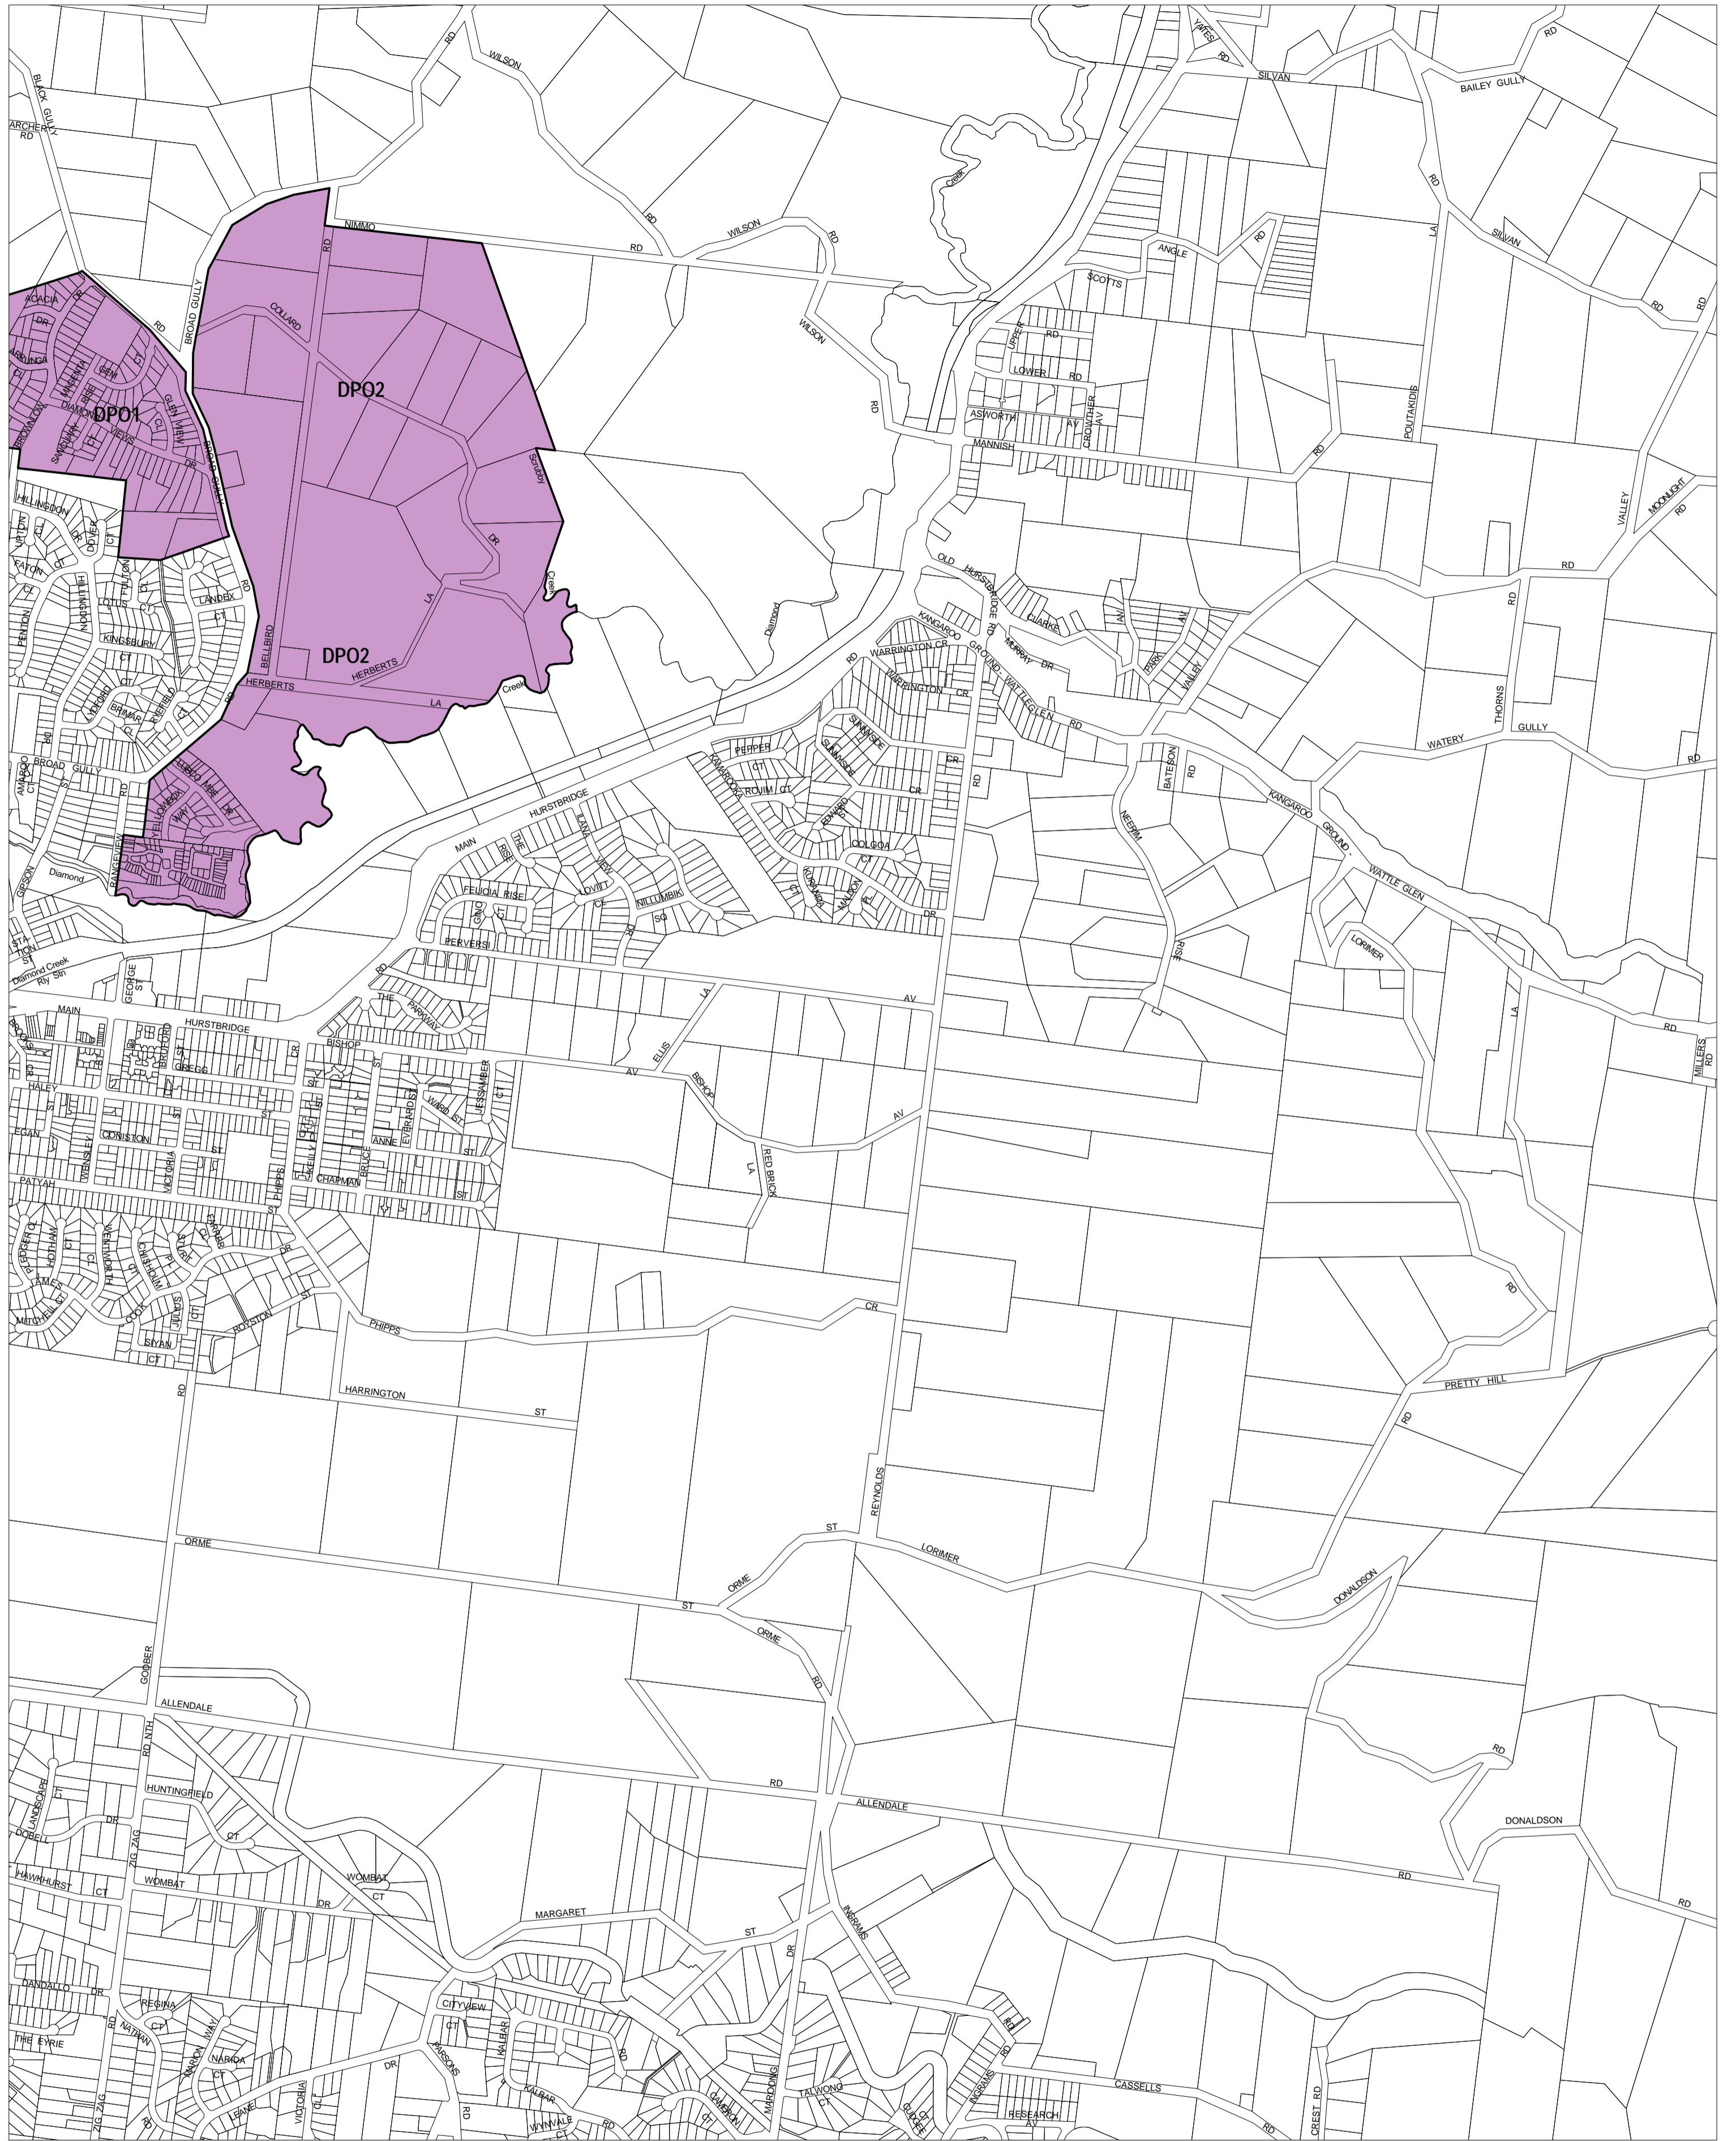

NILLUMBIK PLANNING SCHEME - LOCAL PROVISION

Overlays

- DPO1 Development Plan Overlay - Schedule 1
- DPO2 Development Plan Overlay - Schedule 2

200 0 200 400 600 800 1000 m
AUSTRALIAN MAP GRID ZONE 55

INDEX TO ADJOINING METRIC SERIES MAP

			1	
		3	4	
5	6	7	11	12
8	9	10	13	14
15	16	17		

Printed: 2/8/2007