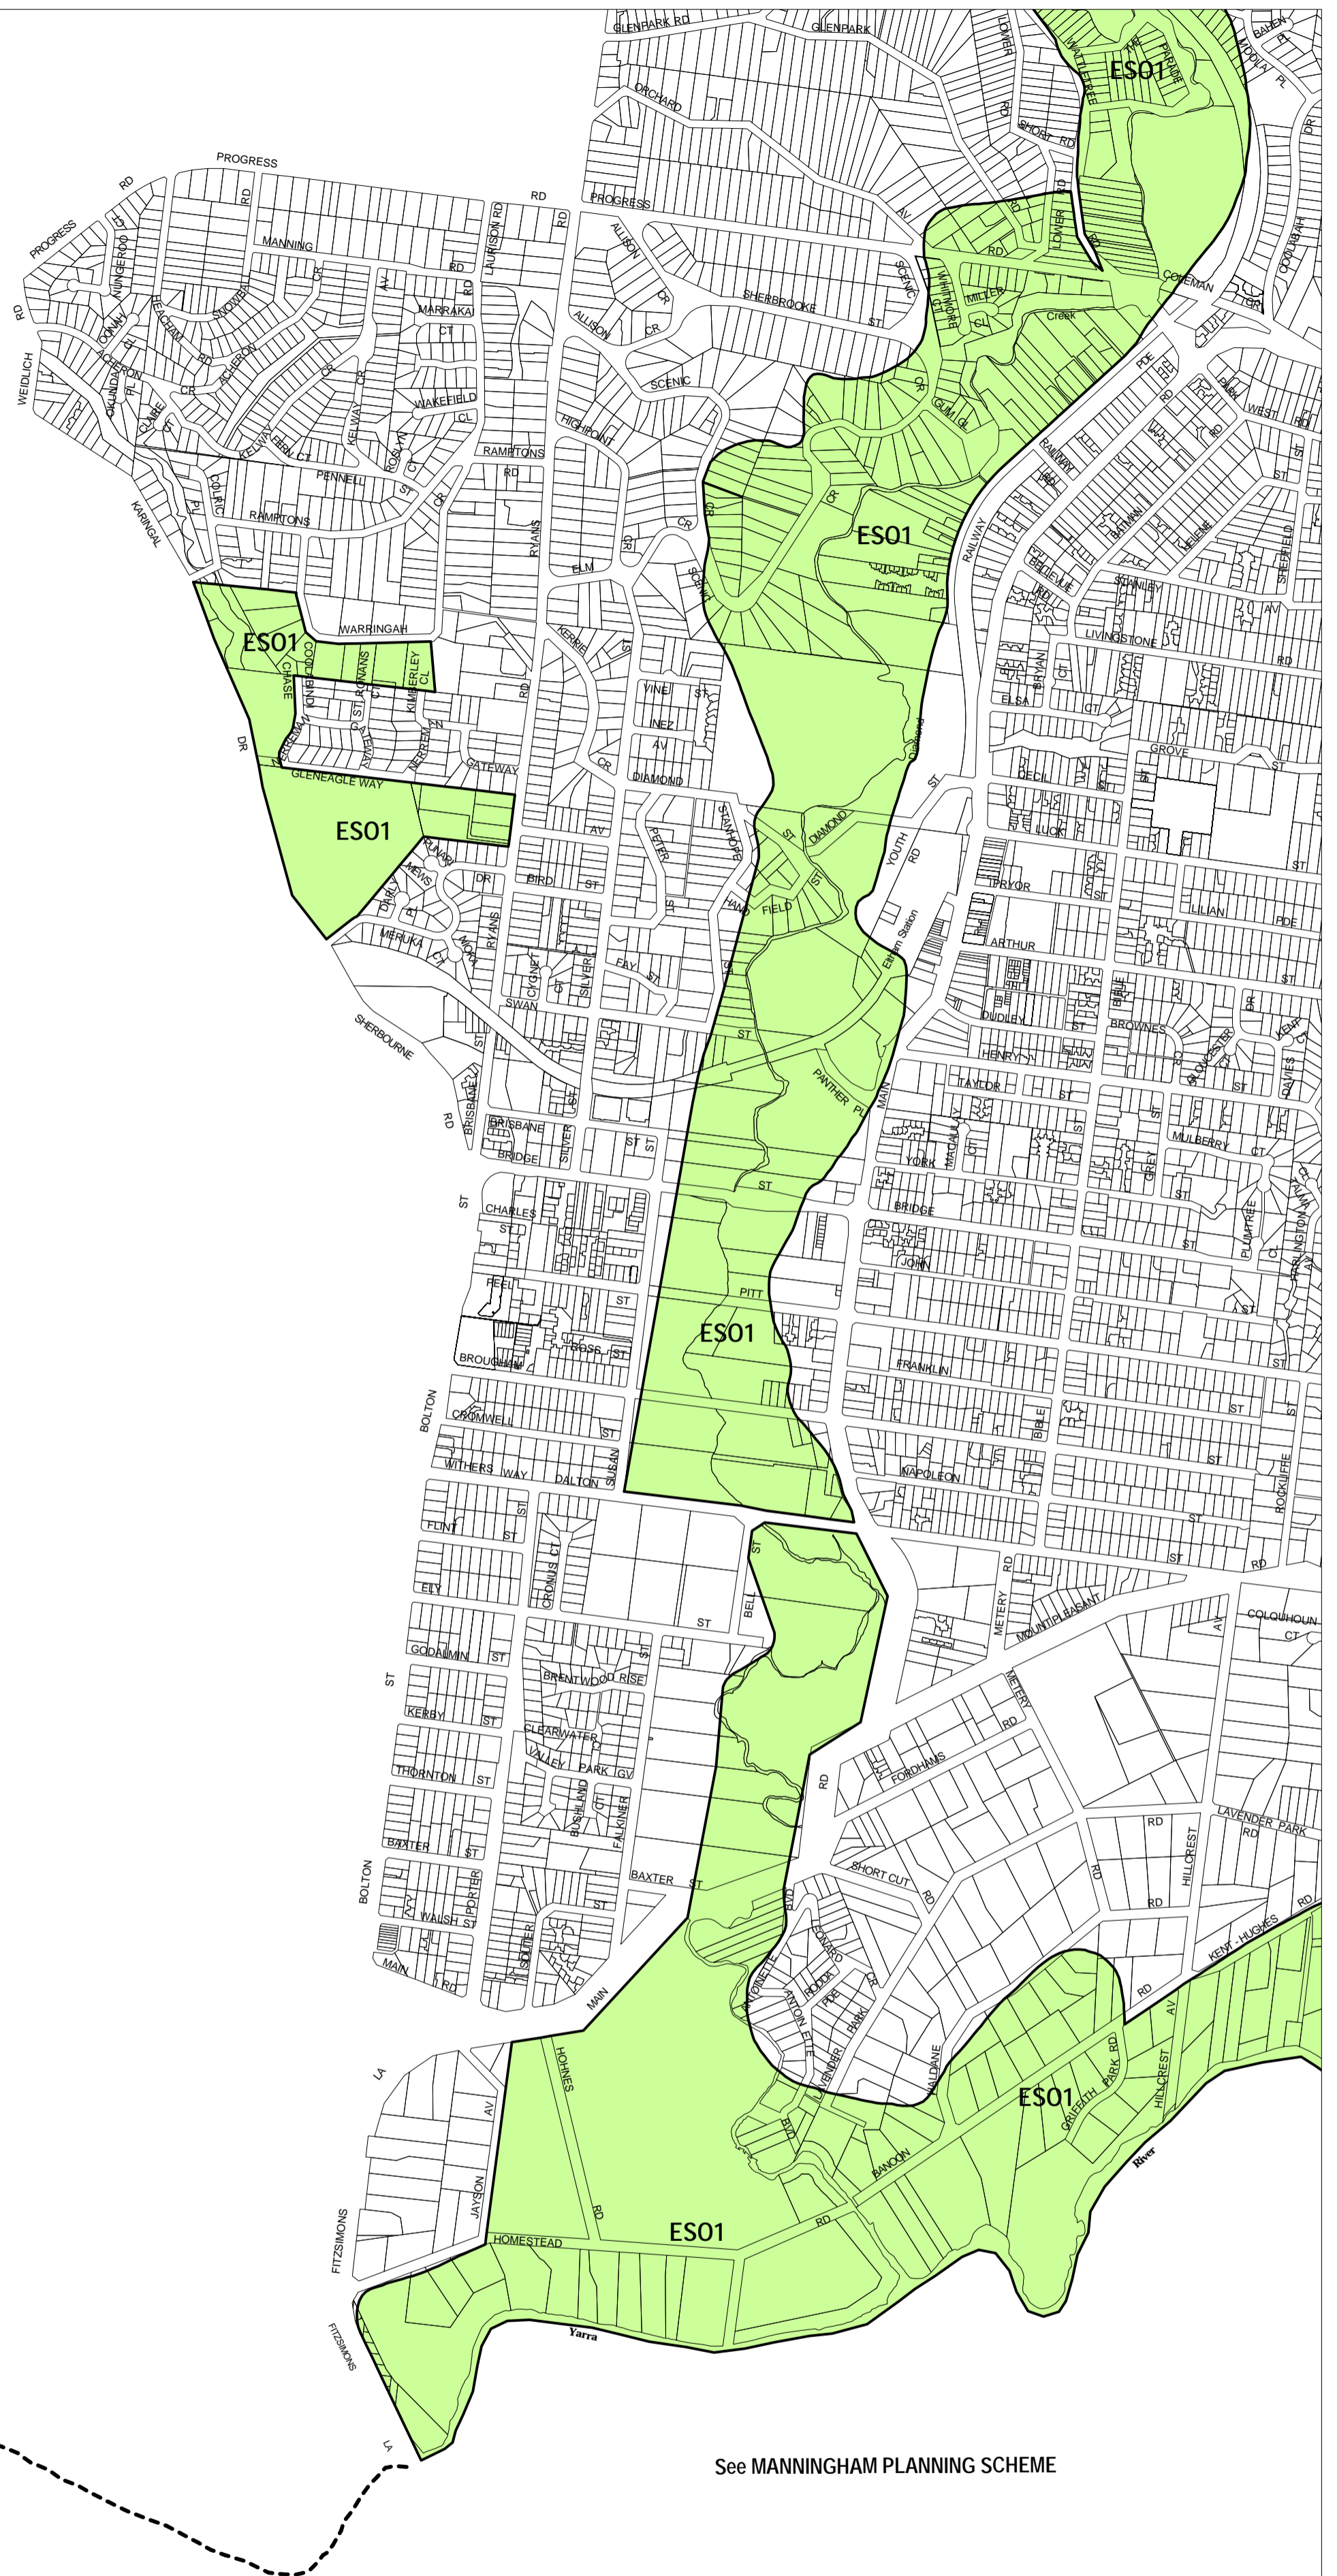

NILLUMBIK PLANNING SCHEME - LOCAL PROVISION

See BANYULE PLANNING SCHEME

See MANNINGHAM PLANNING SCHEME

Overlays
ES01 Environmental Significance Overlay - Schedule 1

Printed: 2/8/2007

AMENDMENT C26