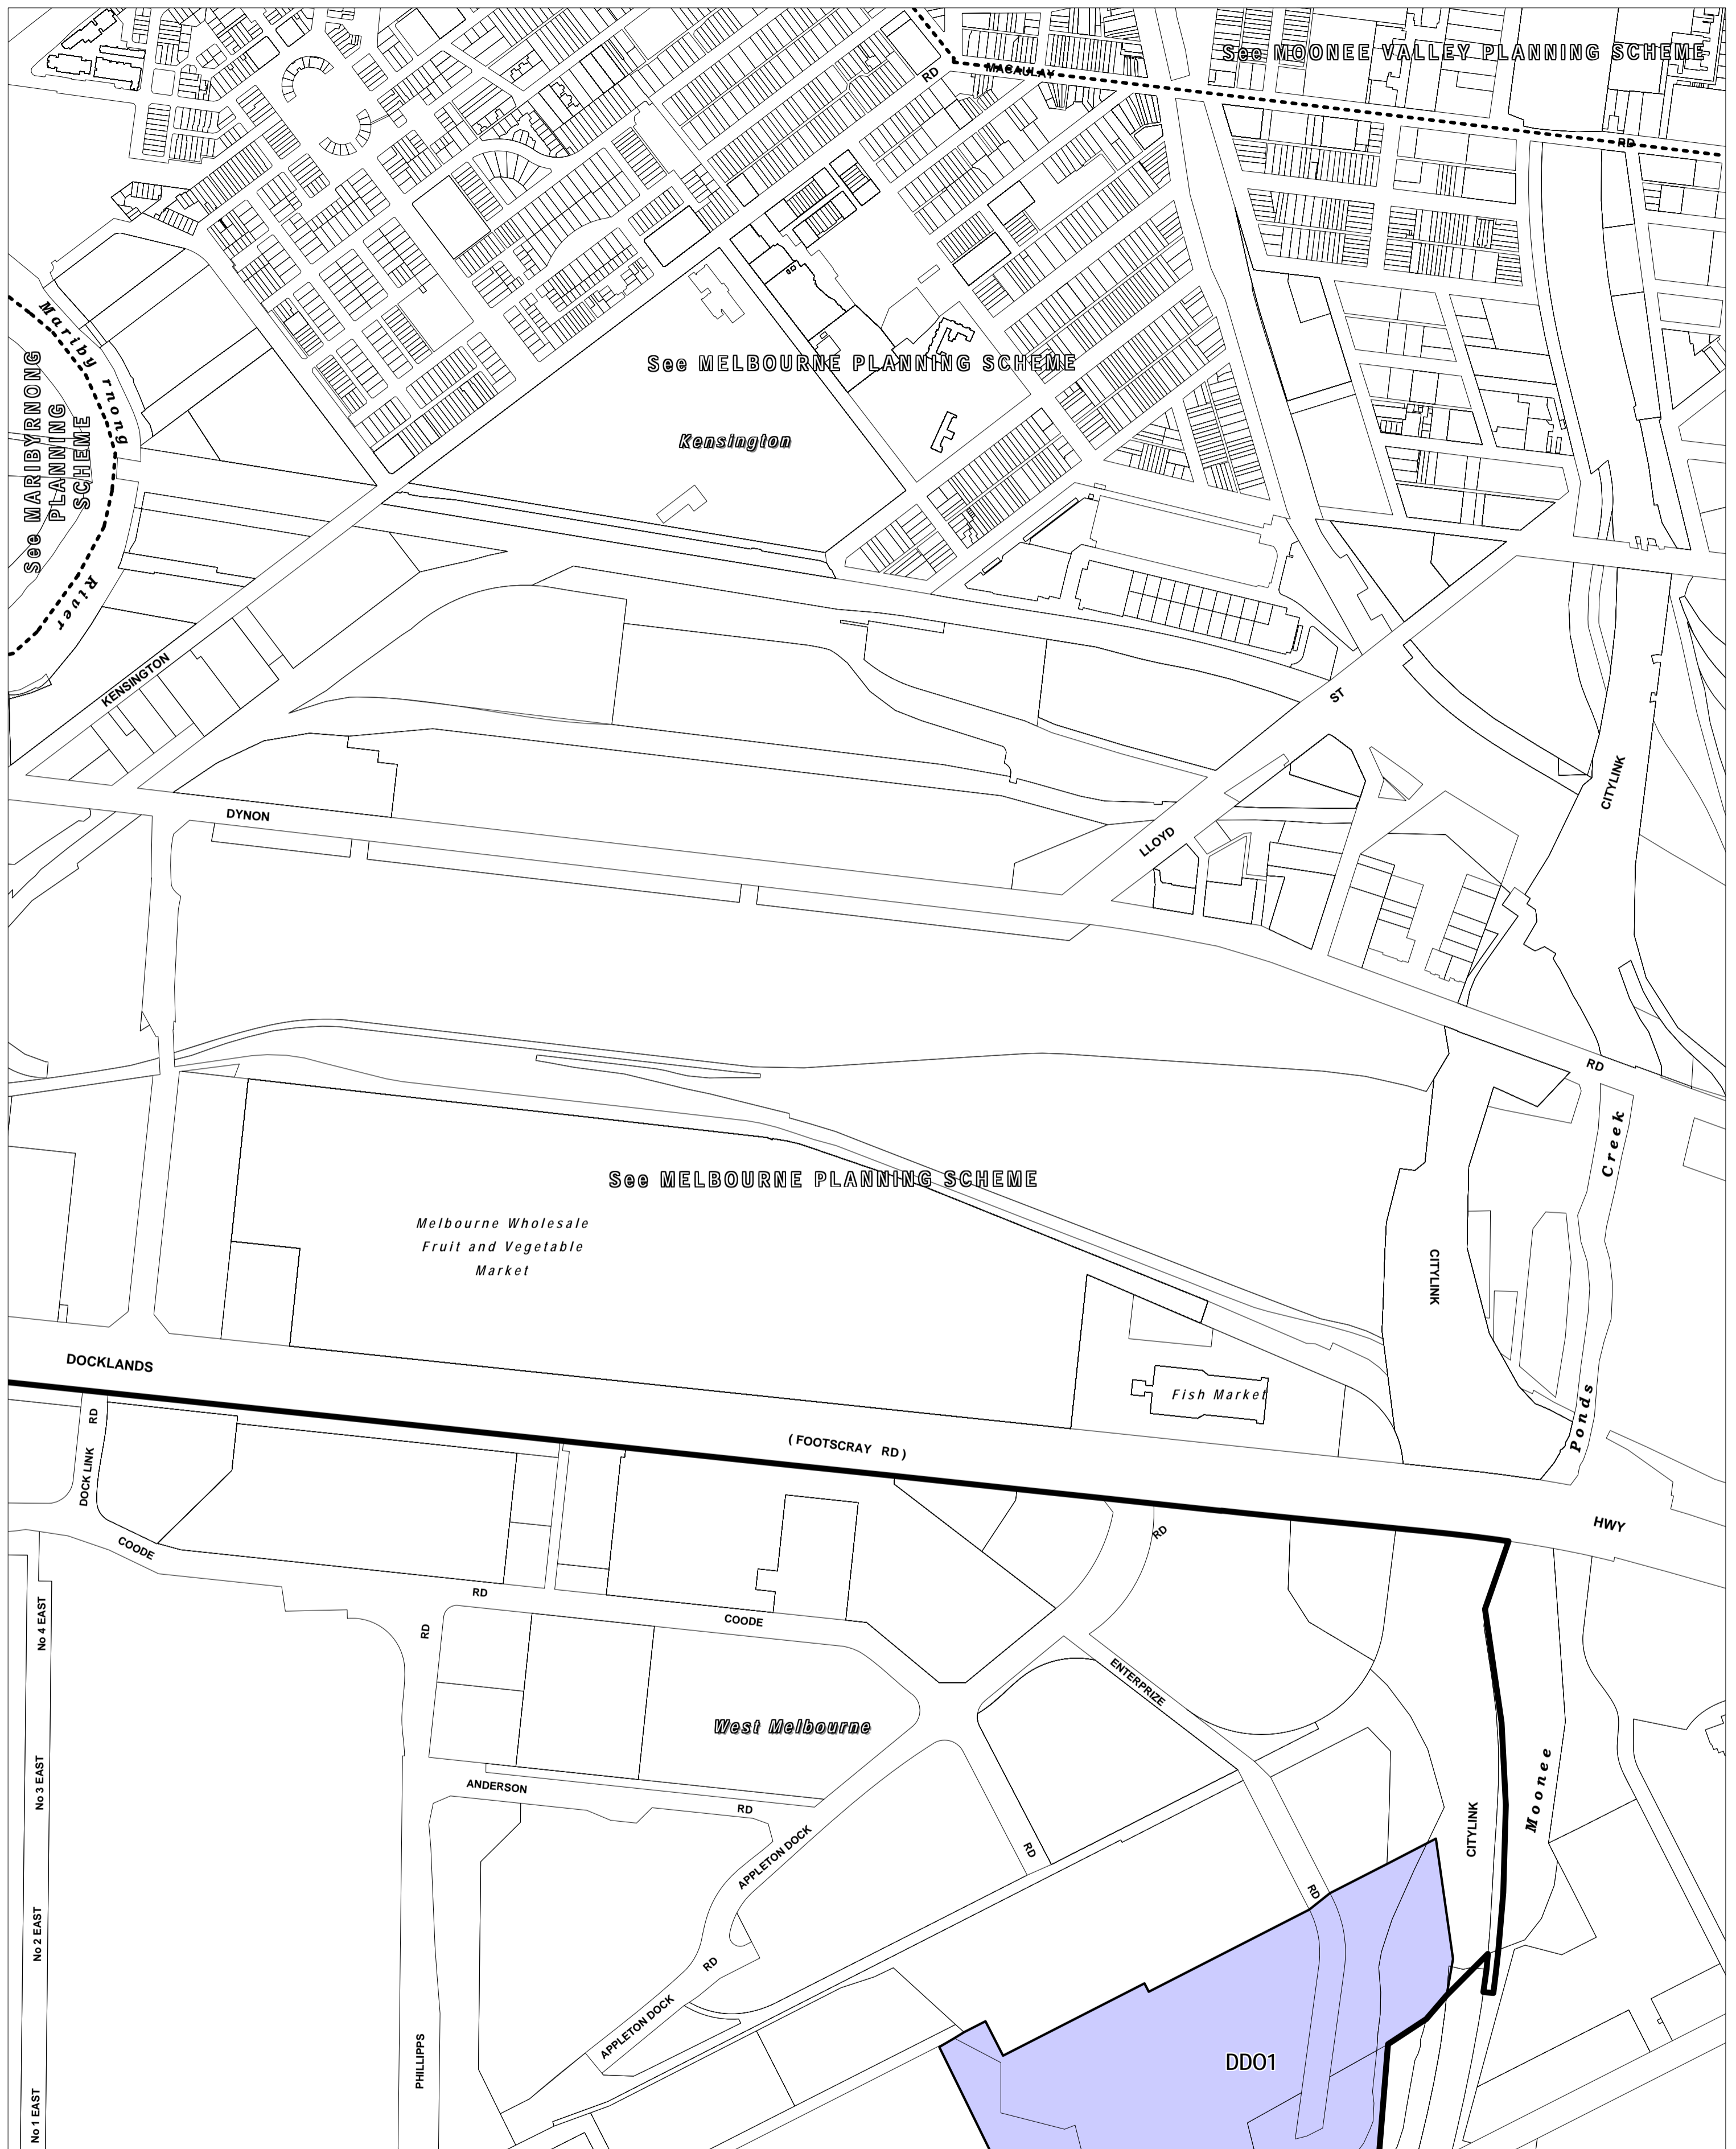

PORT OF MELBOURNE PLANNING SCHEME - LOCAL PROVISION

Overlays

DDO1 Design And Development Overlay - Schedule 1

100 0 100 200 300 400 500 m

AUSTRALIAN MAP GRID ZONE 55

INDEX TO ADJOINING METRIC SERIES MAP

1	2		
3	4		
5	6	7	8
	9		

Victoria
The Place To Be

Printed: 4/1/2008

NEW FORMAT PLANNING SCHEME