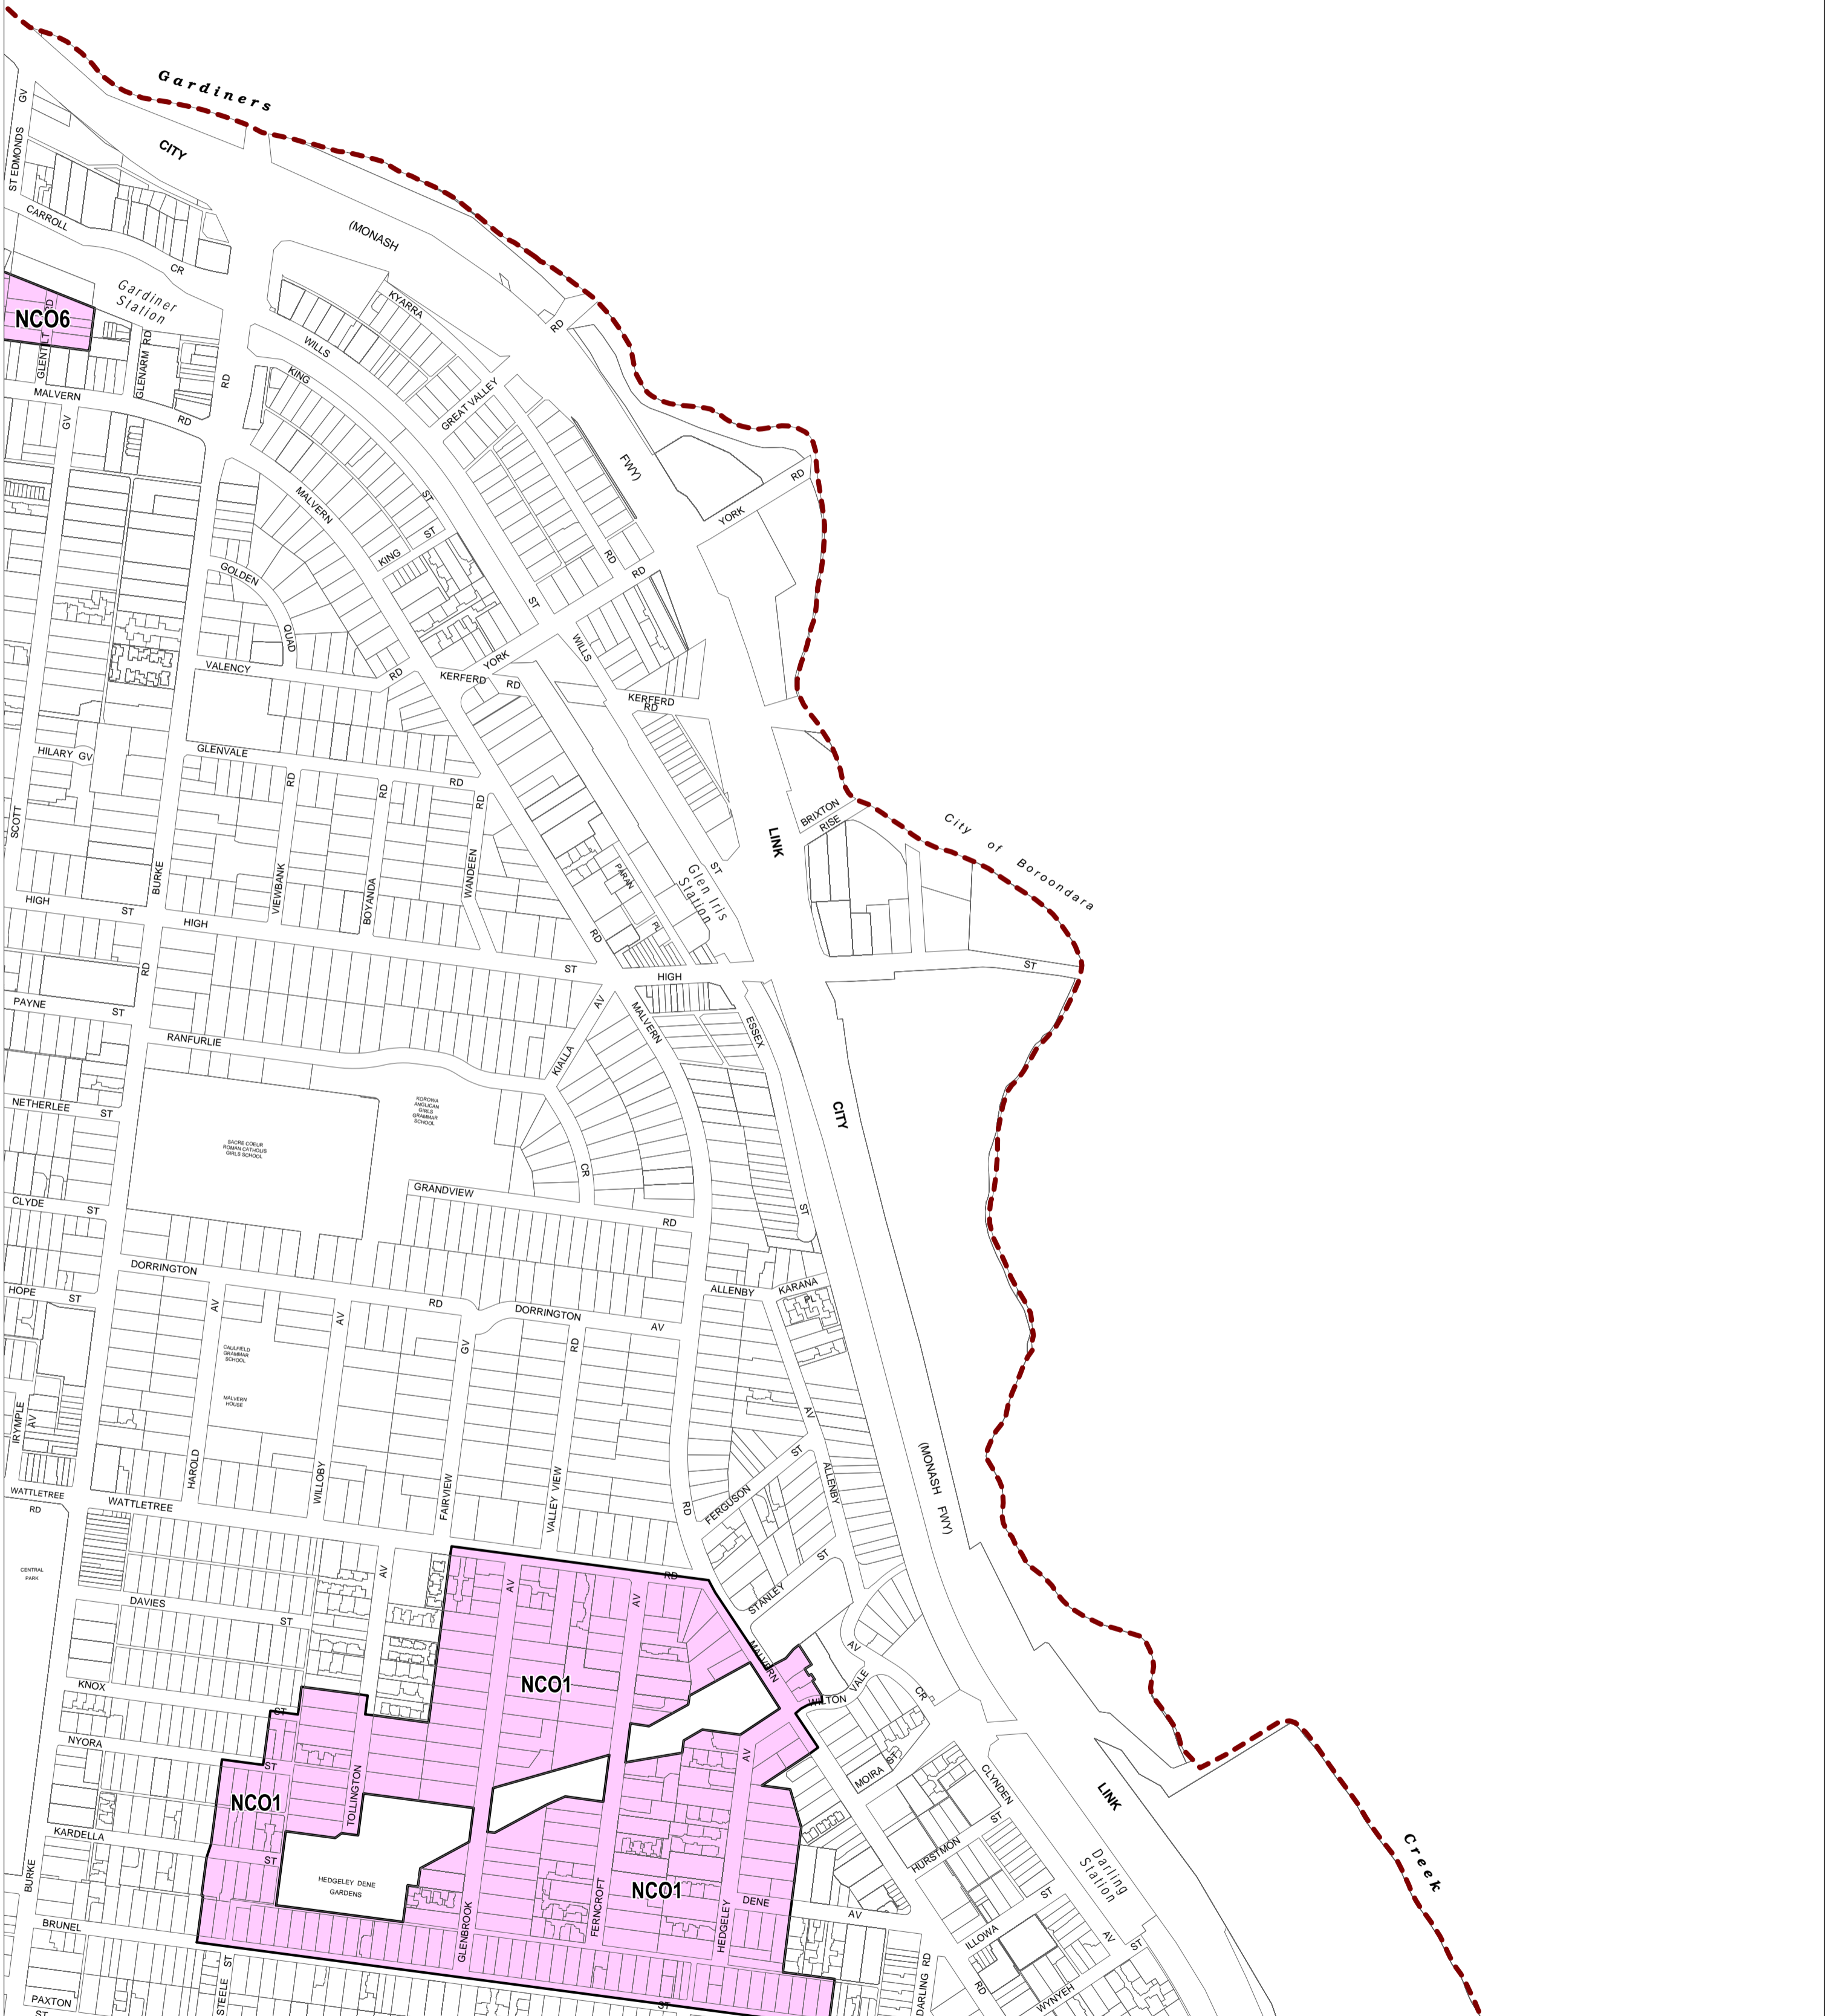

STONNINGTON PLANNING SCHEME - LOCAL PROVISION

1. **Overlays**
2. NCO1 Neighbourhood Character Overlay - Schedule 1
   - NCO6 Neighbourhood Character Overlay - Schedule 6

AUSTRALIAN MAP GRID ZONE 55

PREPARED BY: Planning Mapping Services

Environment,
Land, Water
and Planning

Printed: 24/6/2016

AMENDMENT C217