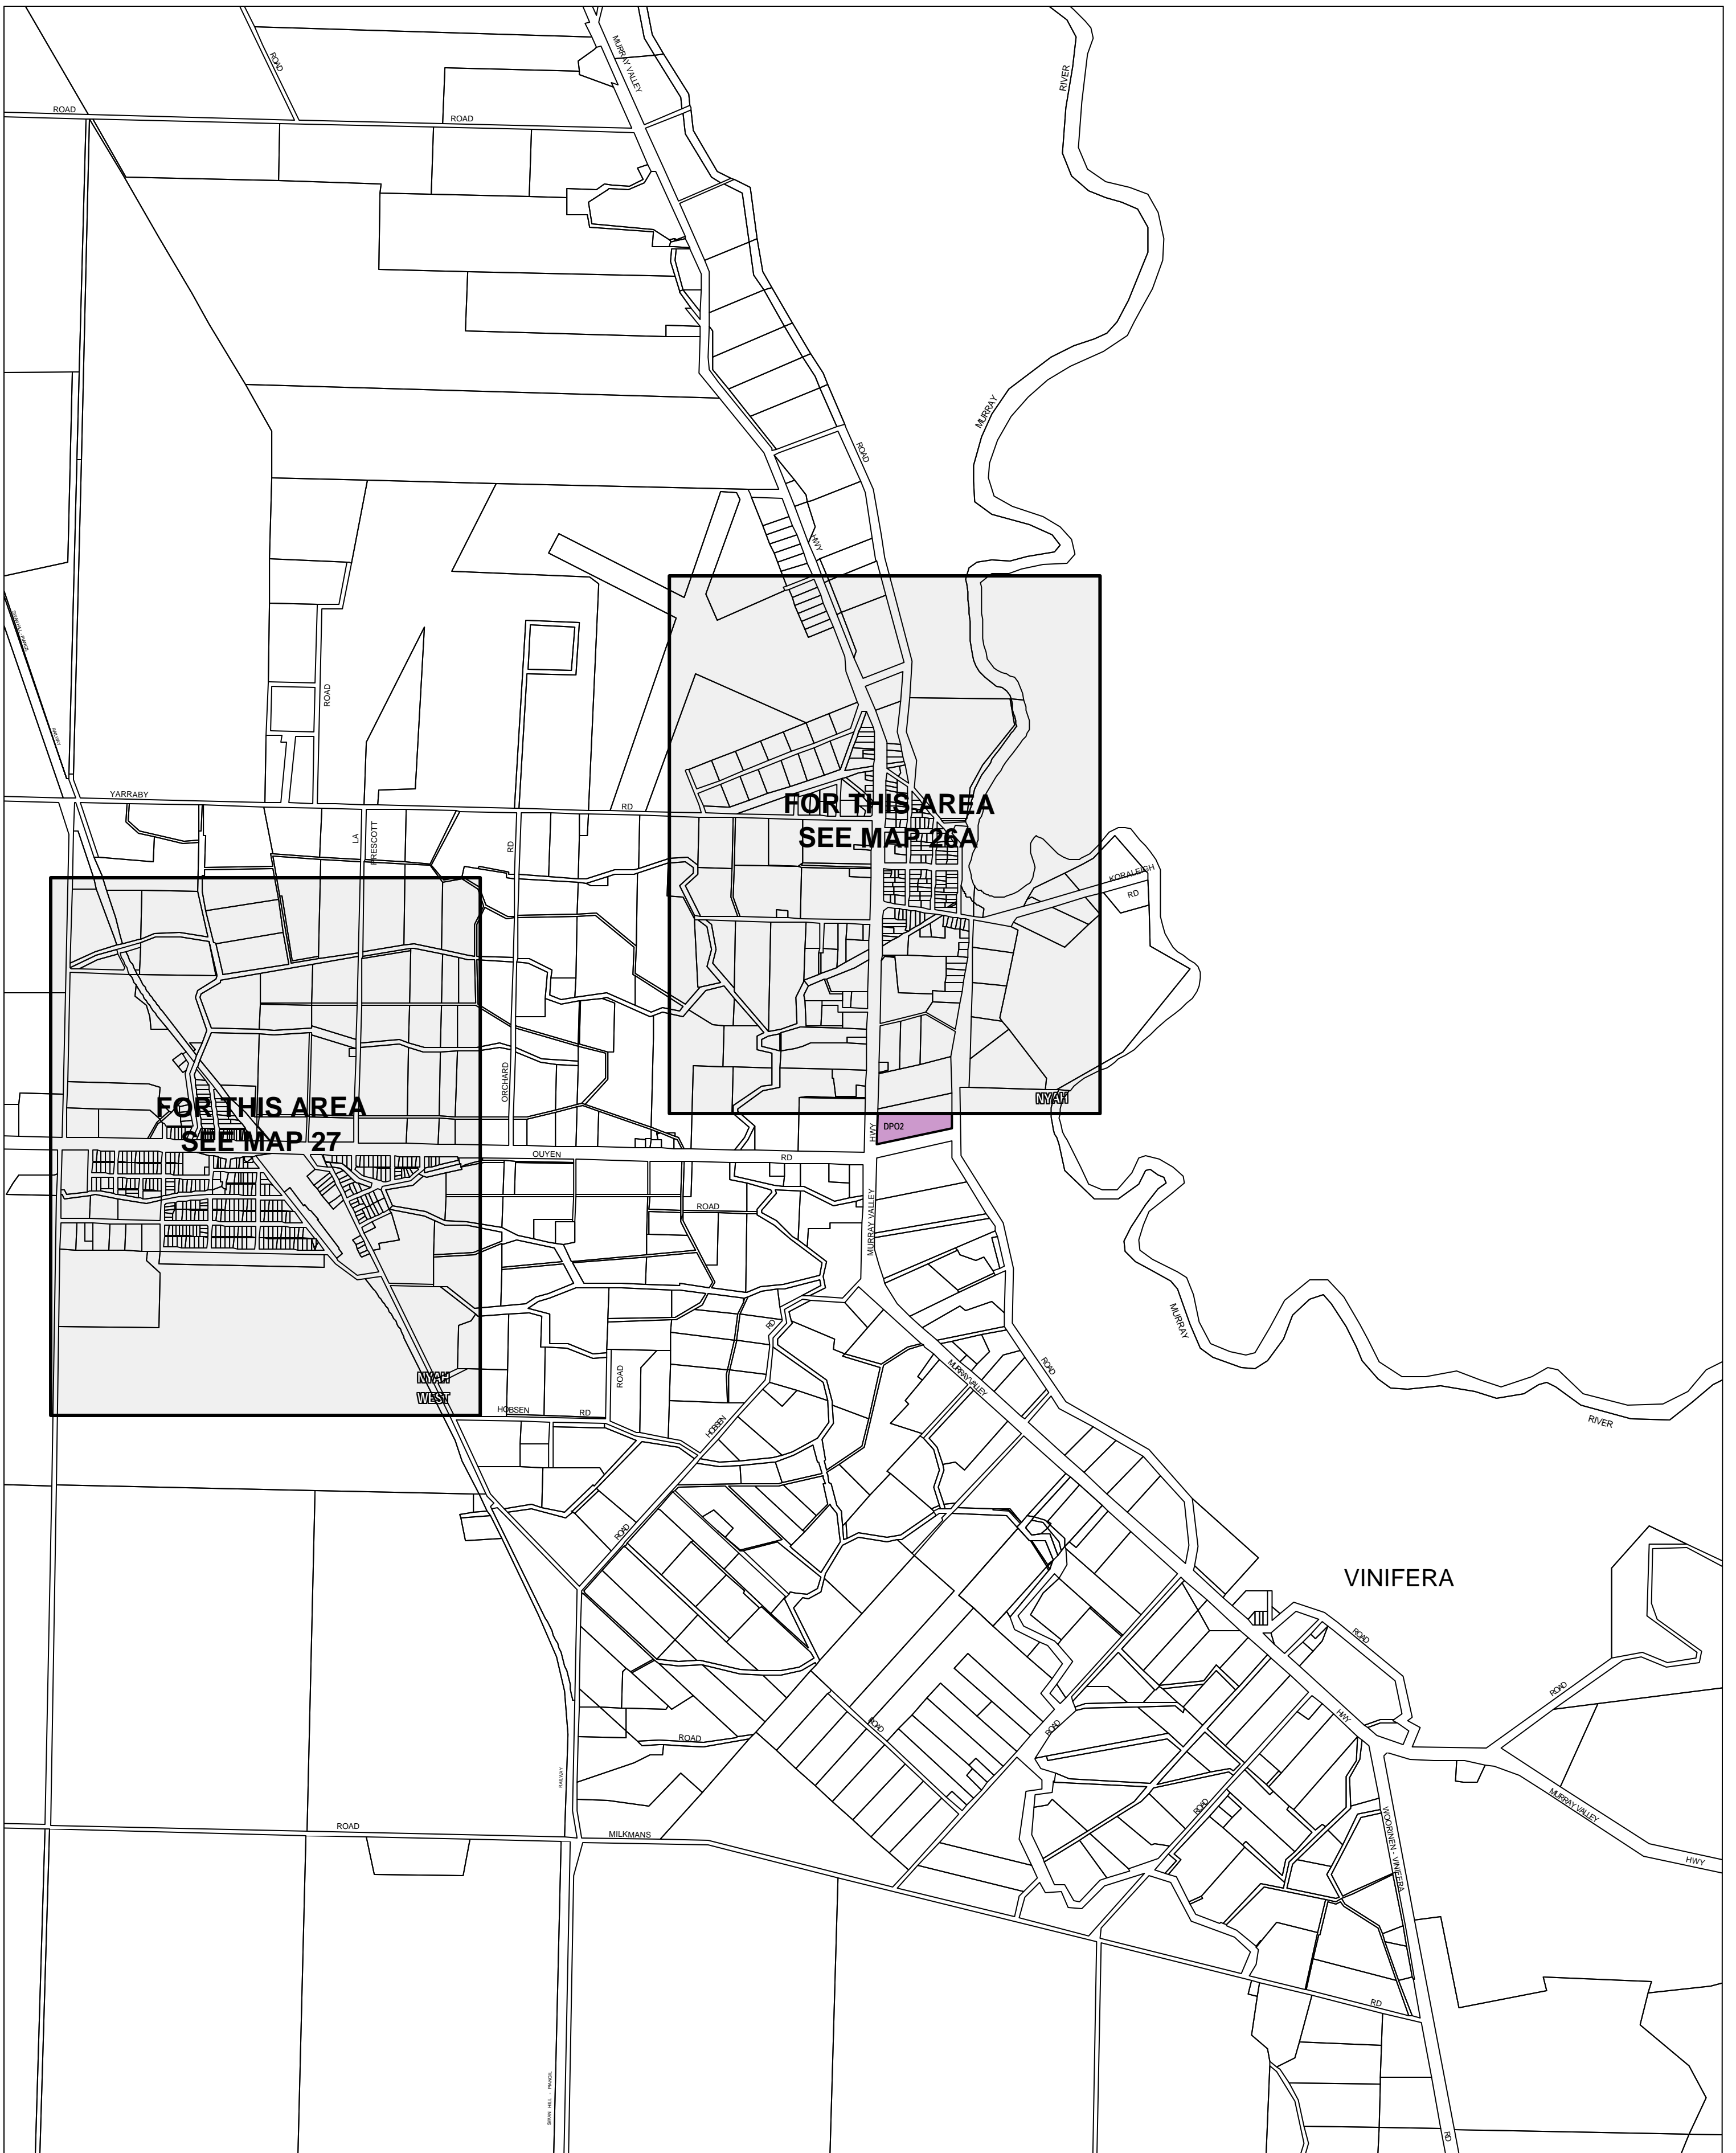

SWAN HILL PLANNING SCHEME - LOCAL PROVISION

Overlays	
	Development Plan Overlay - Schedule 2

AUSTRALIAN MAP GRID ZONE 54

Printed: 18/9/2007