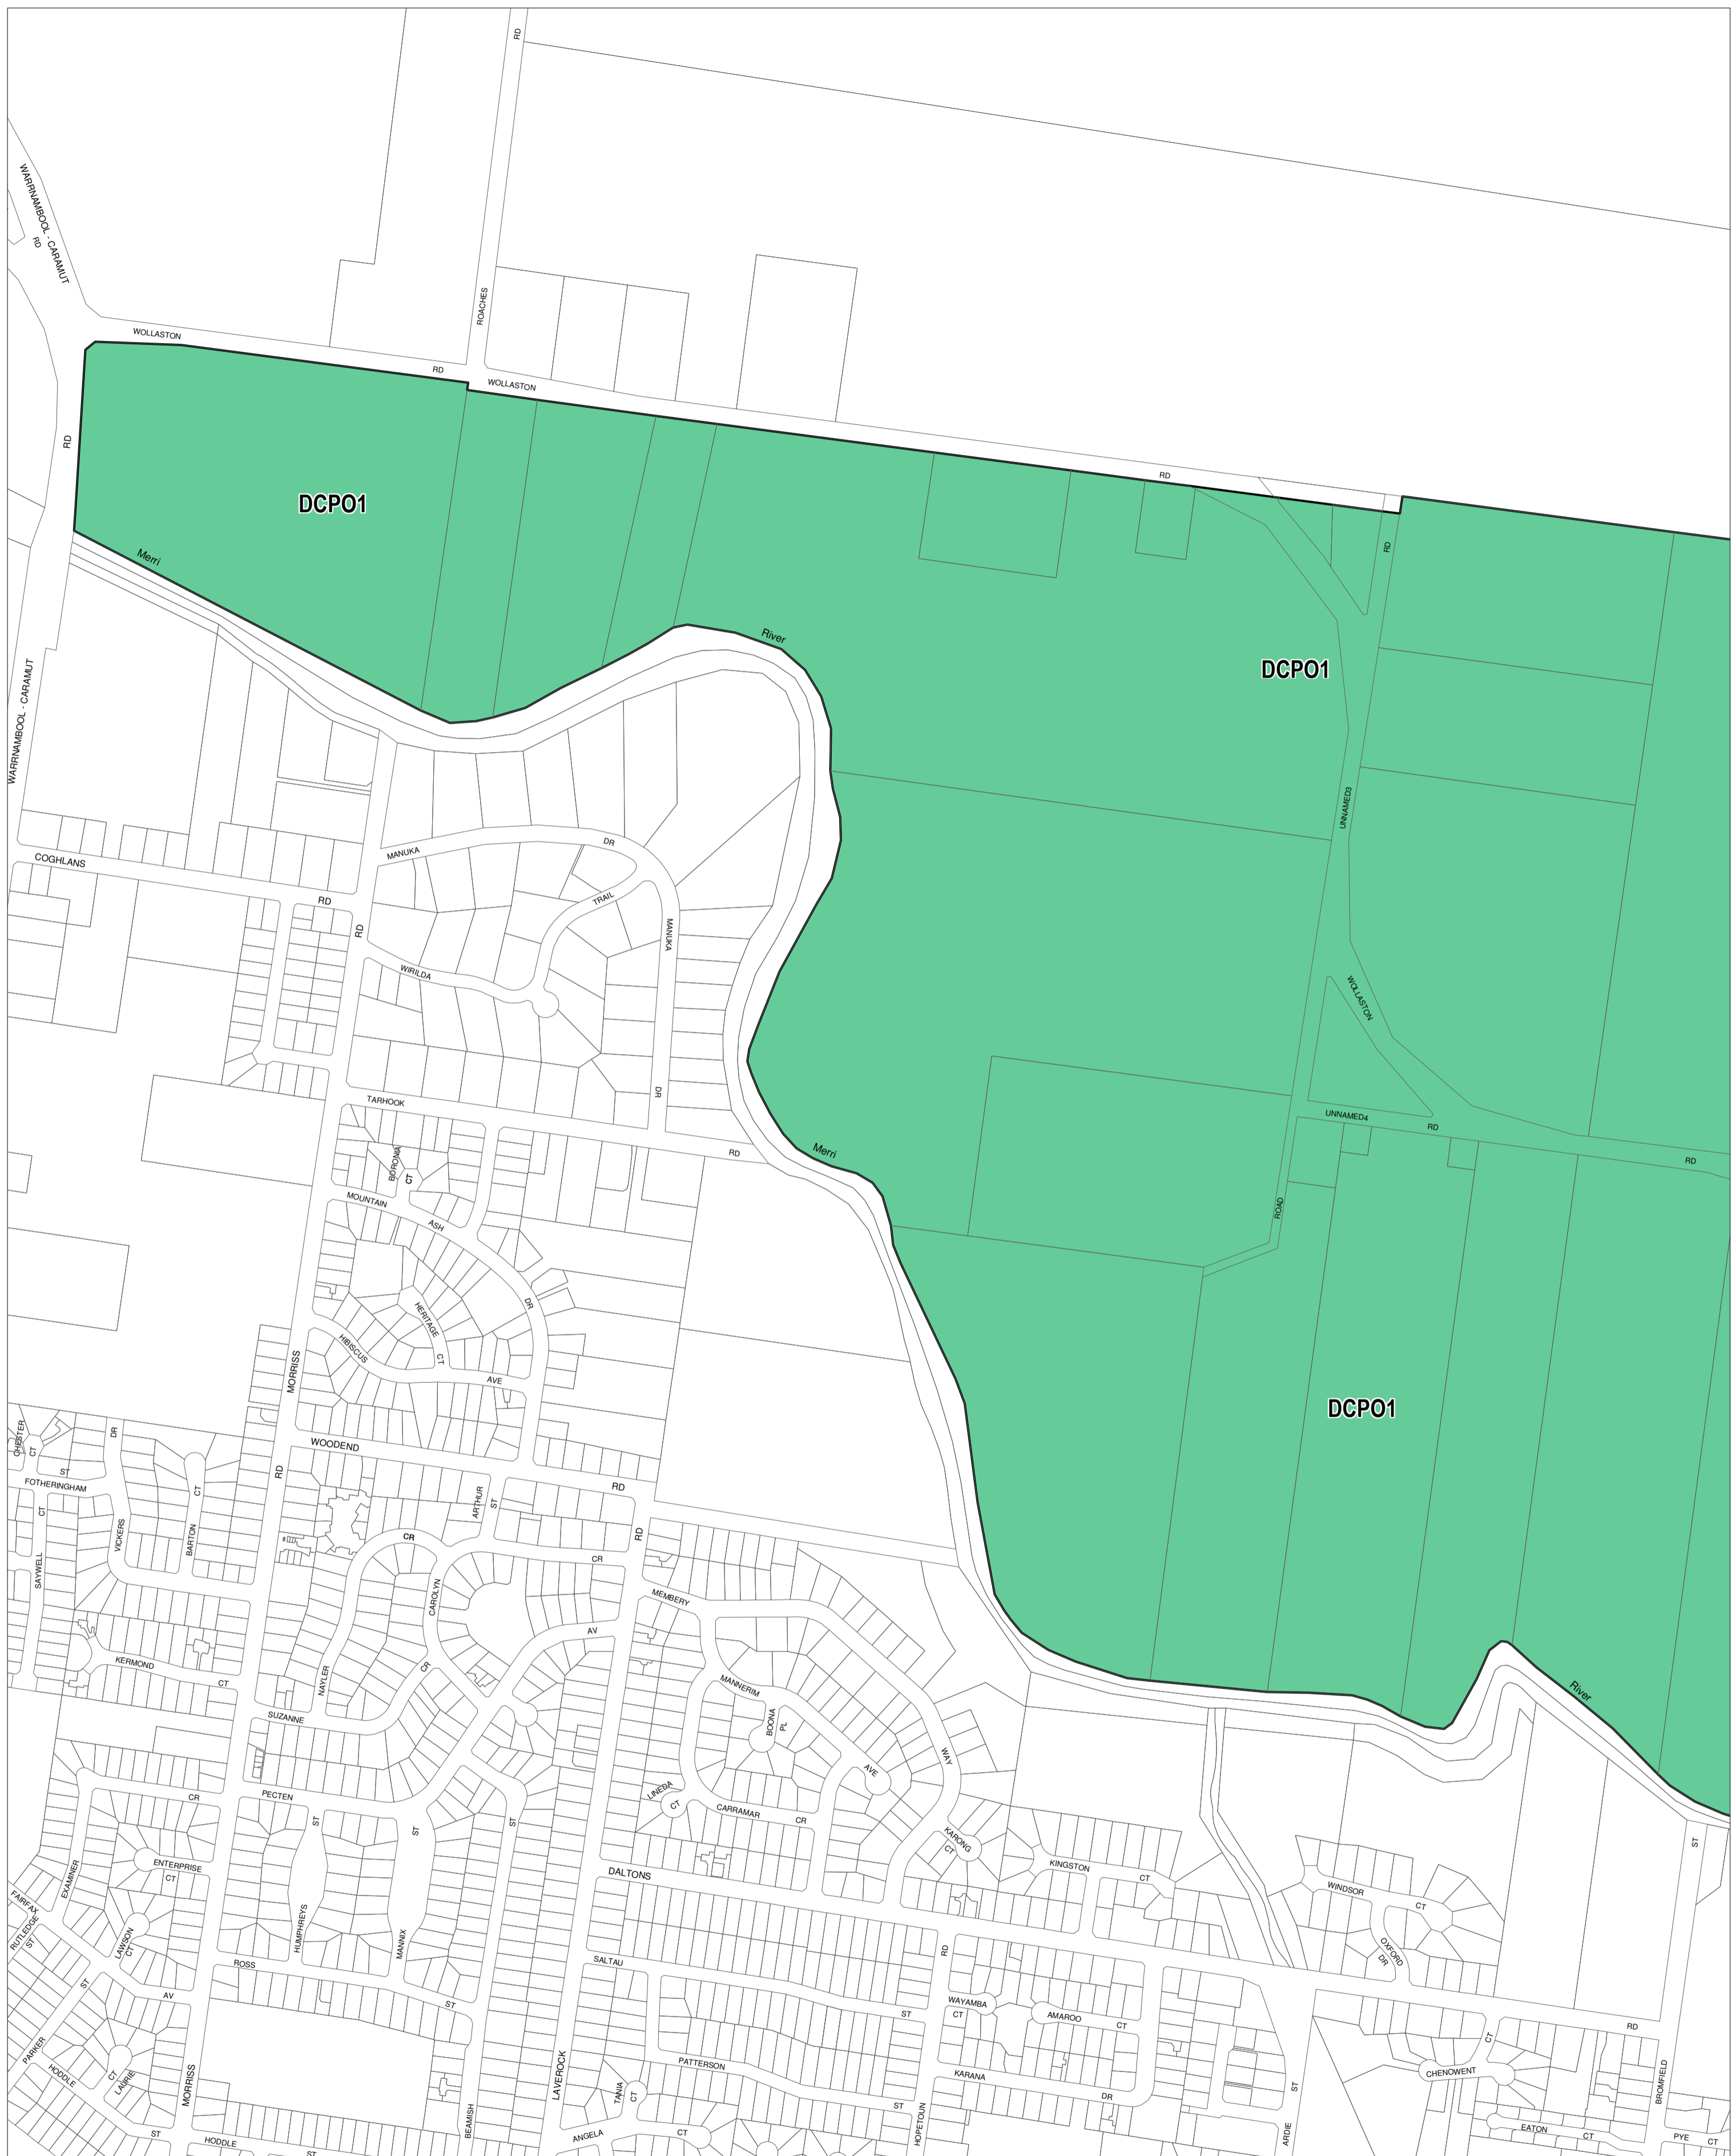

WARRNAMBOOL PLANNING SCHEME - LOCAL PROVISION

Overlays

- DCPO1 Development Contributions Plan Overlay - Schedule 1

100 0 100 200 300 400 500 m

AUSTRALIAN MAP GRID ZONE 54

INDEX TO ADJOINING METRIC SERIES MAP

1	2	3
4	5	6
7	8	9
10	11	12
13	14	15
16	17	

Printed: 10/4/2012

AMENDMENT C69