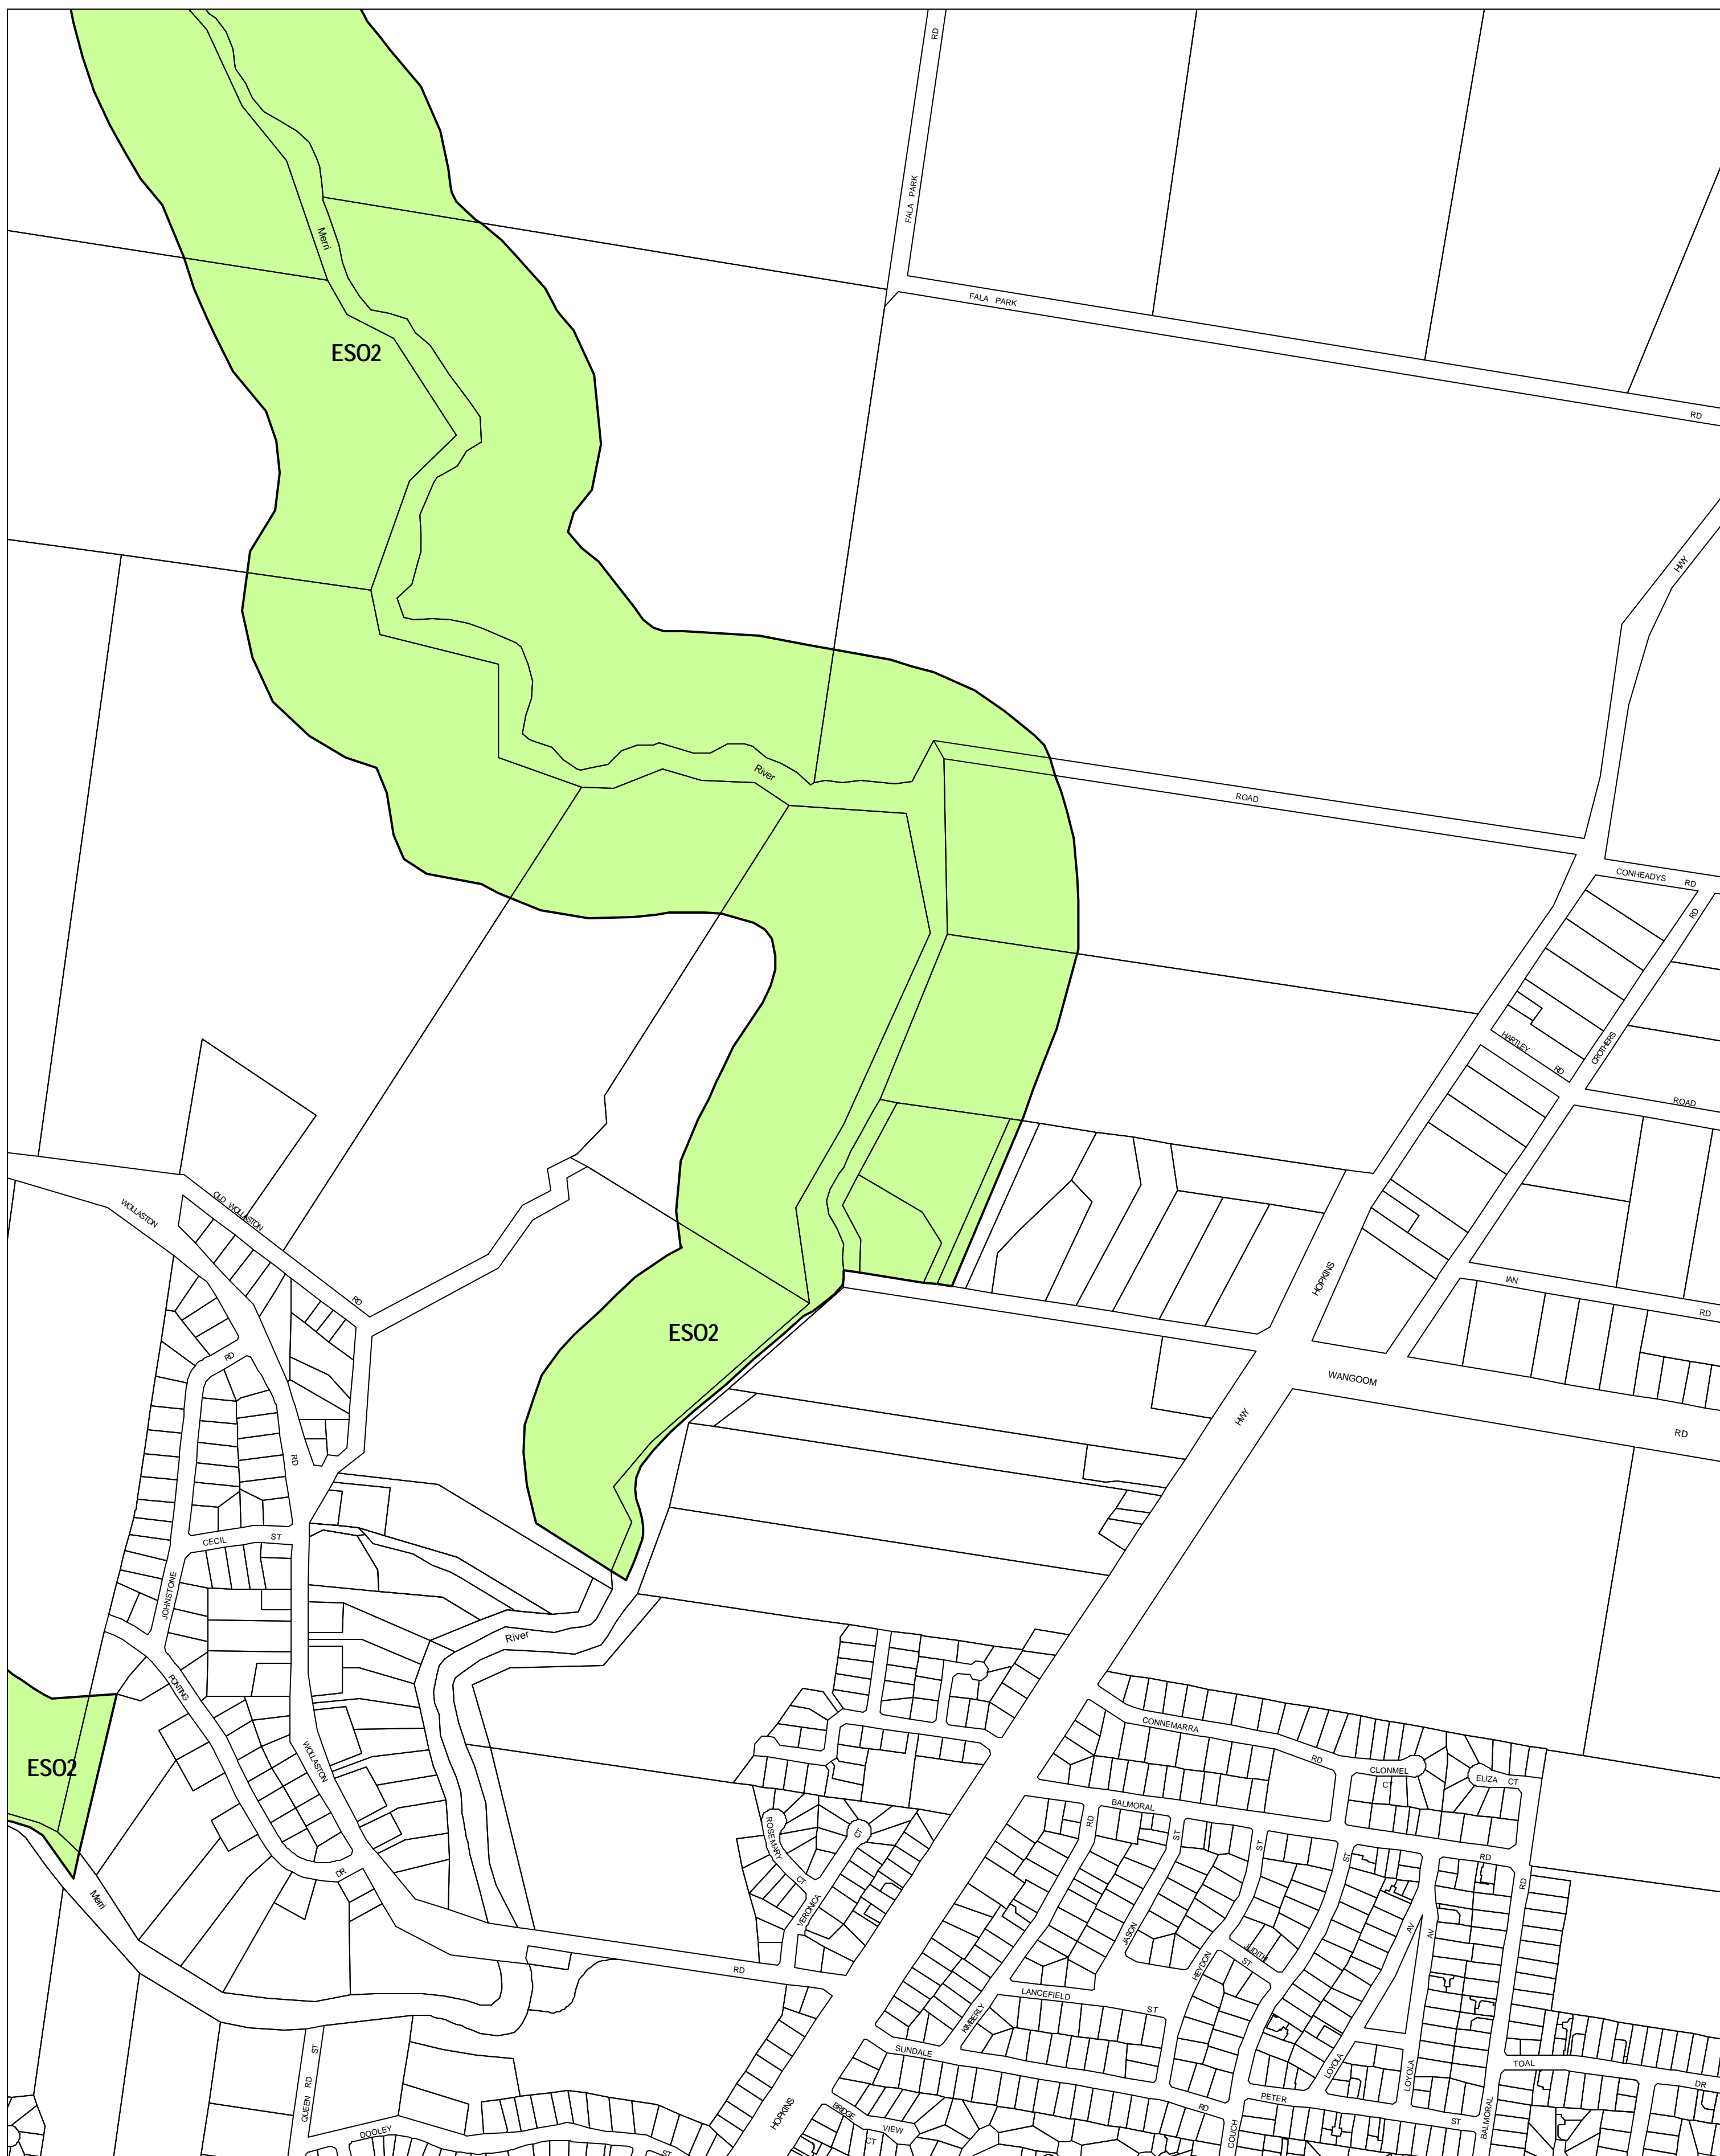

WARRNAMBOOL PLANNING SCHEME - LOCAL PROVISION

Overlays
ESO2 Environmental Significance Overlay - Schedule 2

100 100 200 300 400 500 m
AUSTRALIAN MAP GRID ZONE 54

INDEX TO ADJOINING METRIC SERIES MAP

Printed: 31/7/2007