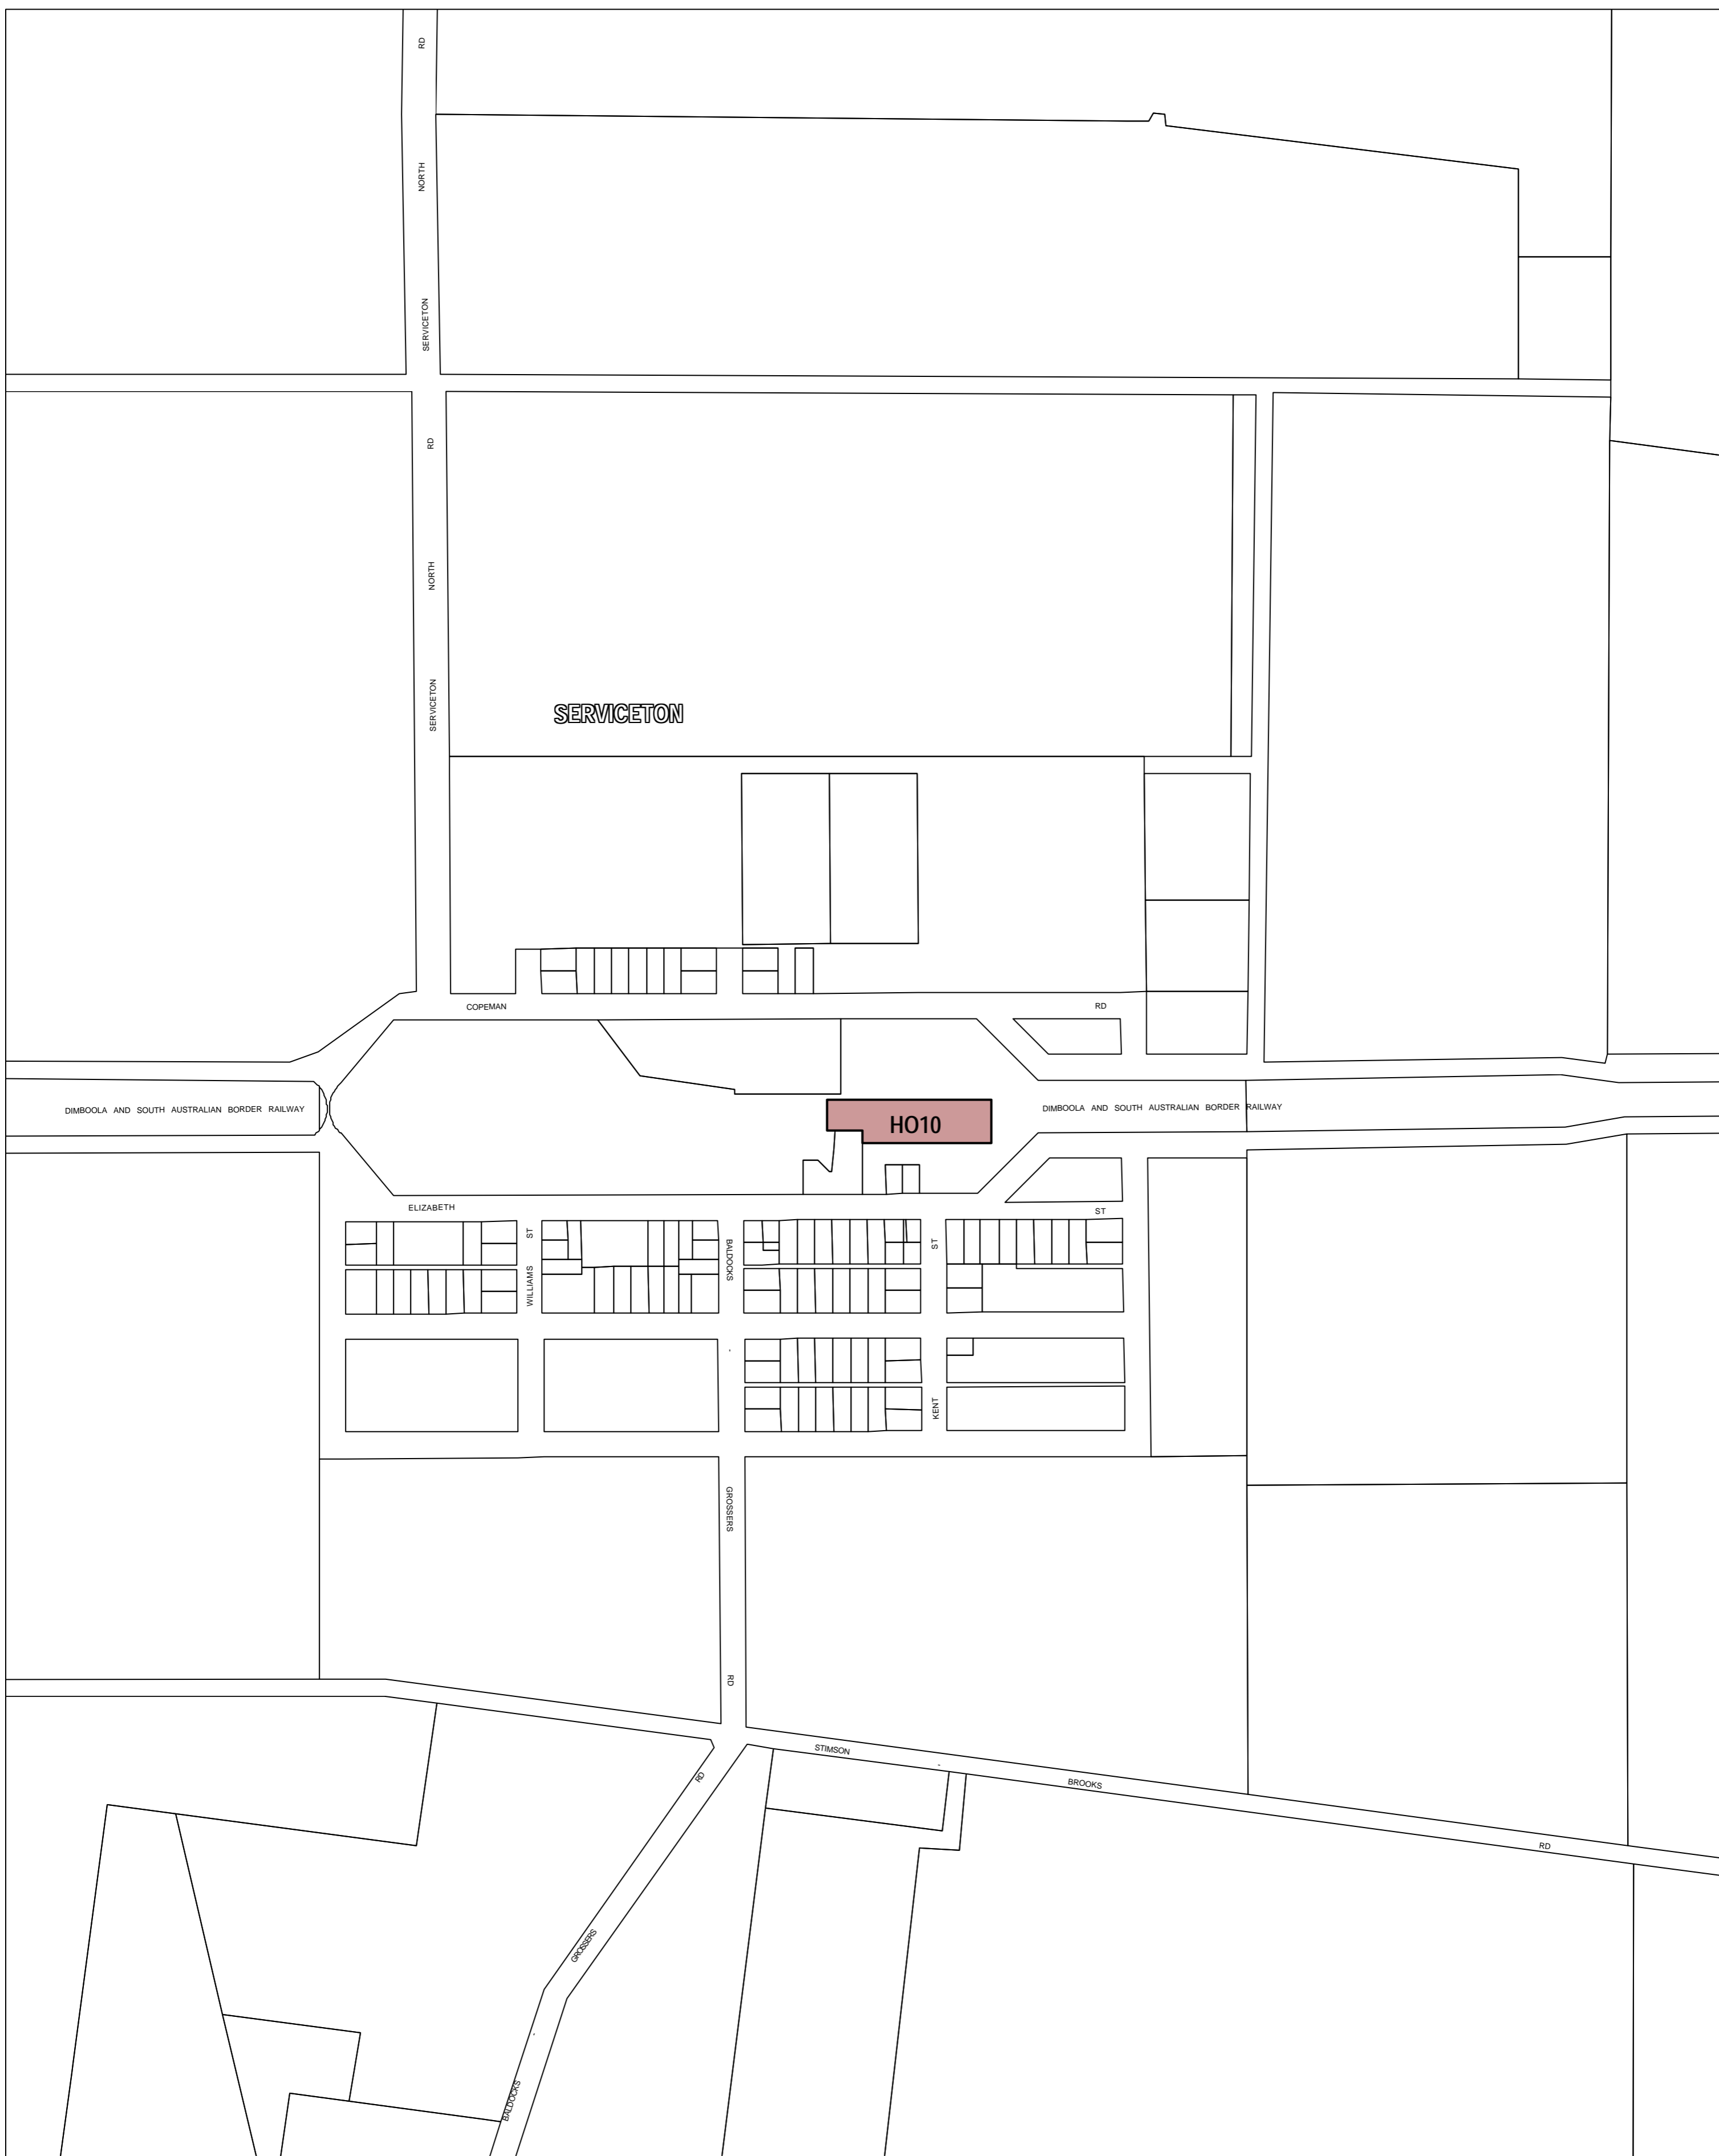

WEST WIMMERA PLANNING SCHEME - LOCAL PROVISION

Overlays

- Heritage Overlay

AUSTRALIAN MAP GRID ZONE 54

Printed: 14/6/2007

INDEX TO ADJOINING METRIC SERIES MAP