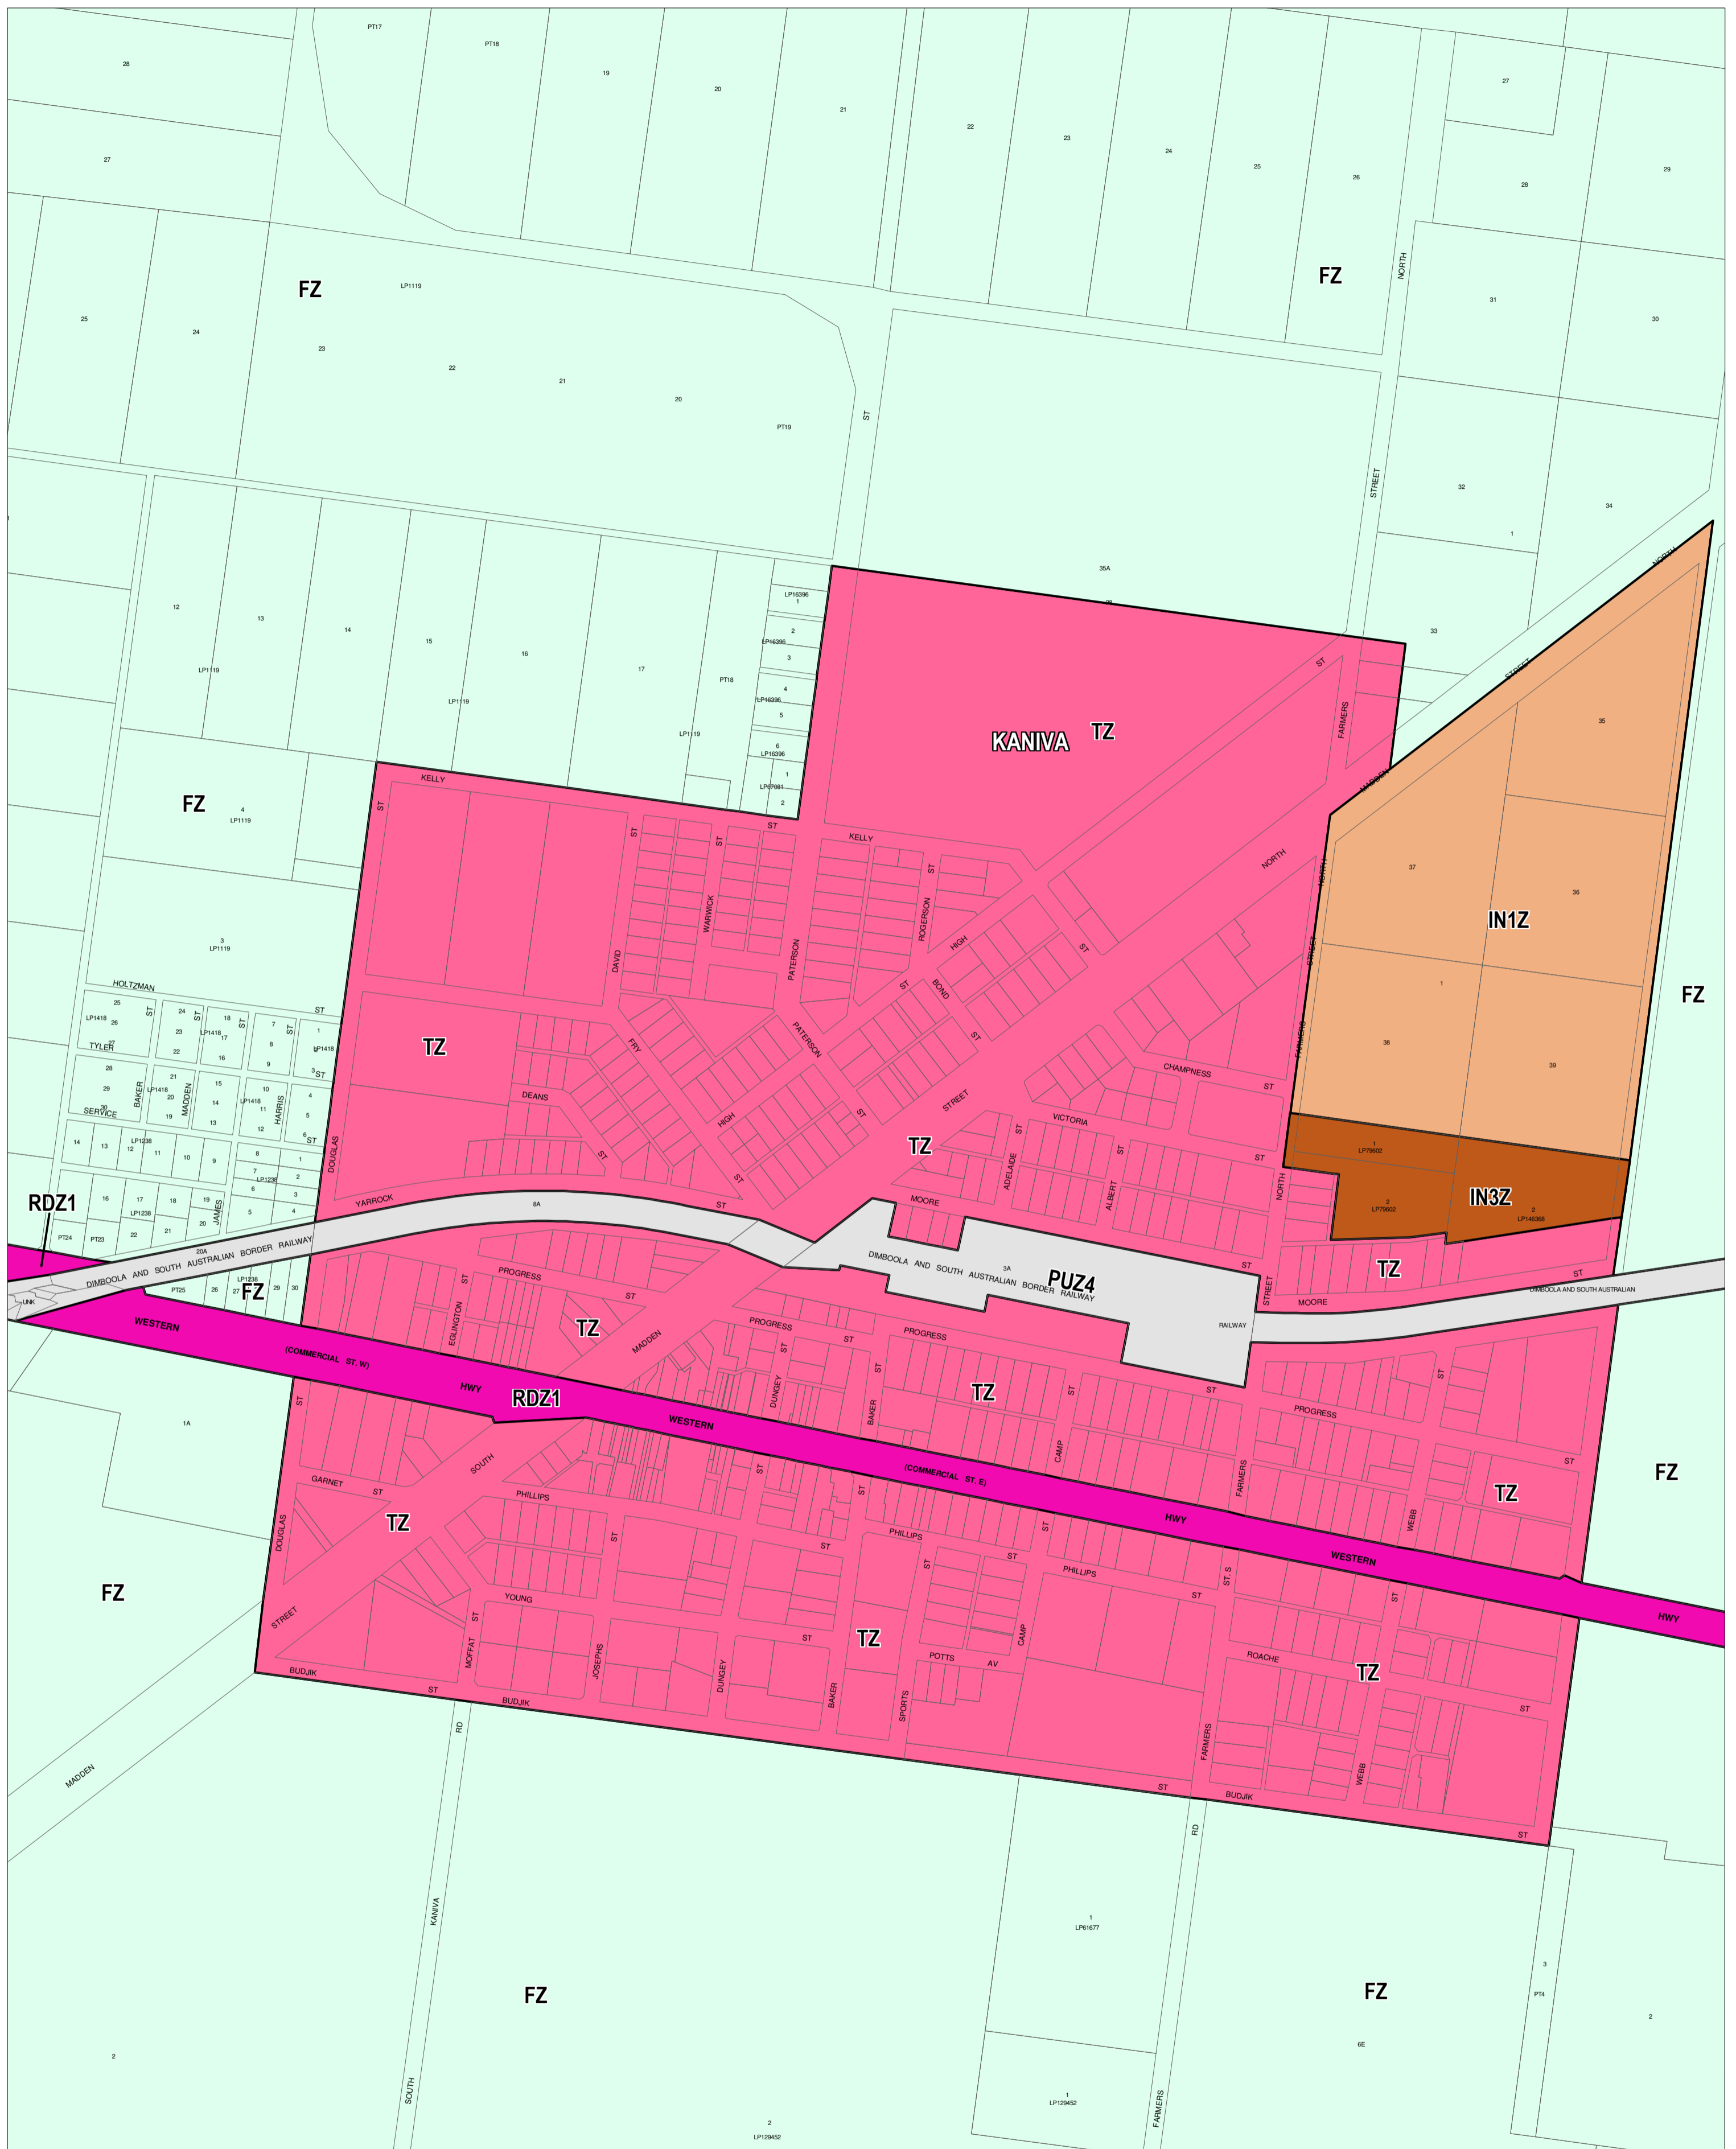

WEST WIMMERA PLANNING SCHEME - LOCAL PROVISION

Industrial	
IN1Z	Industrial 1 Zone
IN3Z	Industrial 3 Zone
Public Land	
PUZ4	Public Use Zone - Transport
Road Zone - Category 1	
RDZ1	Road Zone - Category 1
Residential	
TZ	Township Zone
Rural	
FZ	Farming Zone

INDEX TO ADJOINING METRIC SERIES MAP

1	2
3	4
5	6
7	8
9	10
11	12
13	14
15	16
17	18
19	20
21	22
23	24
25	26
27	28
29	30
31	32
33	34
35	36
37	38
39	40
41	42

Printed: 14/5/2013

AMENDMENT C29