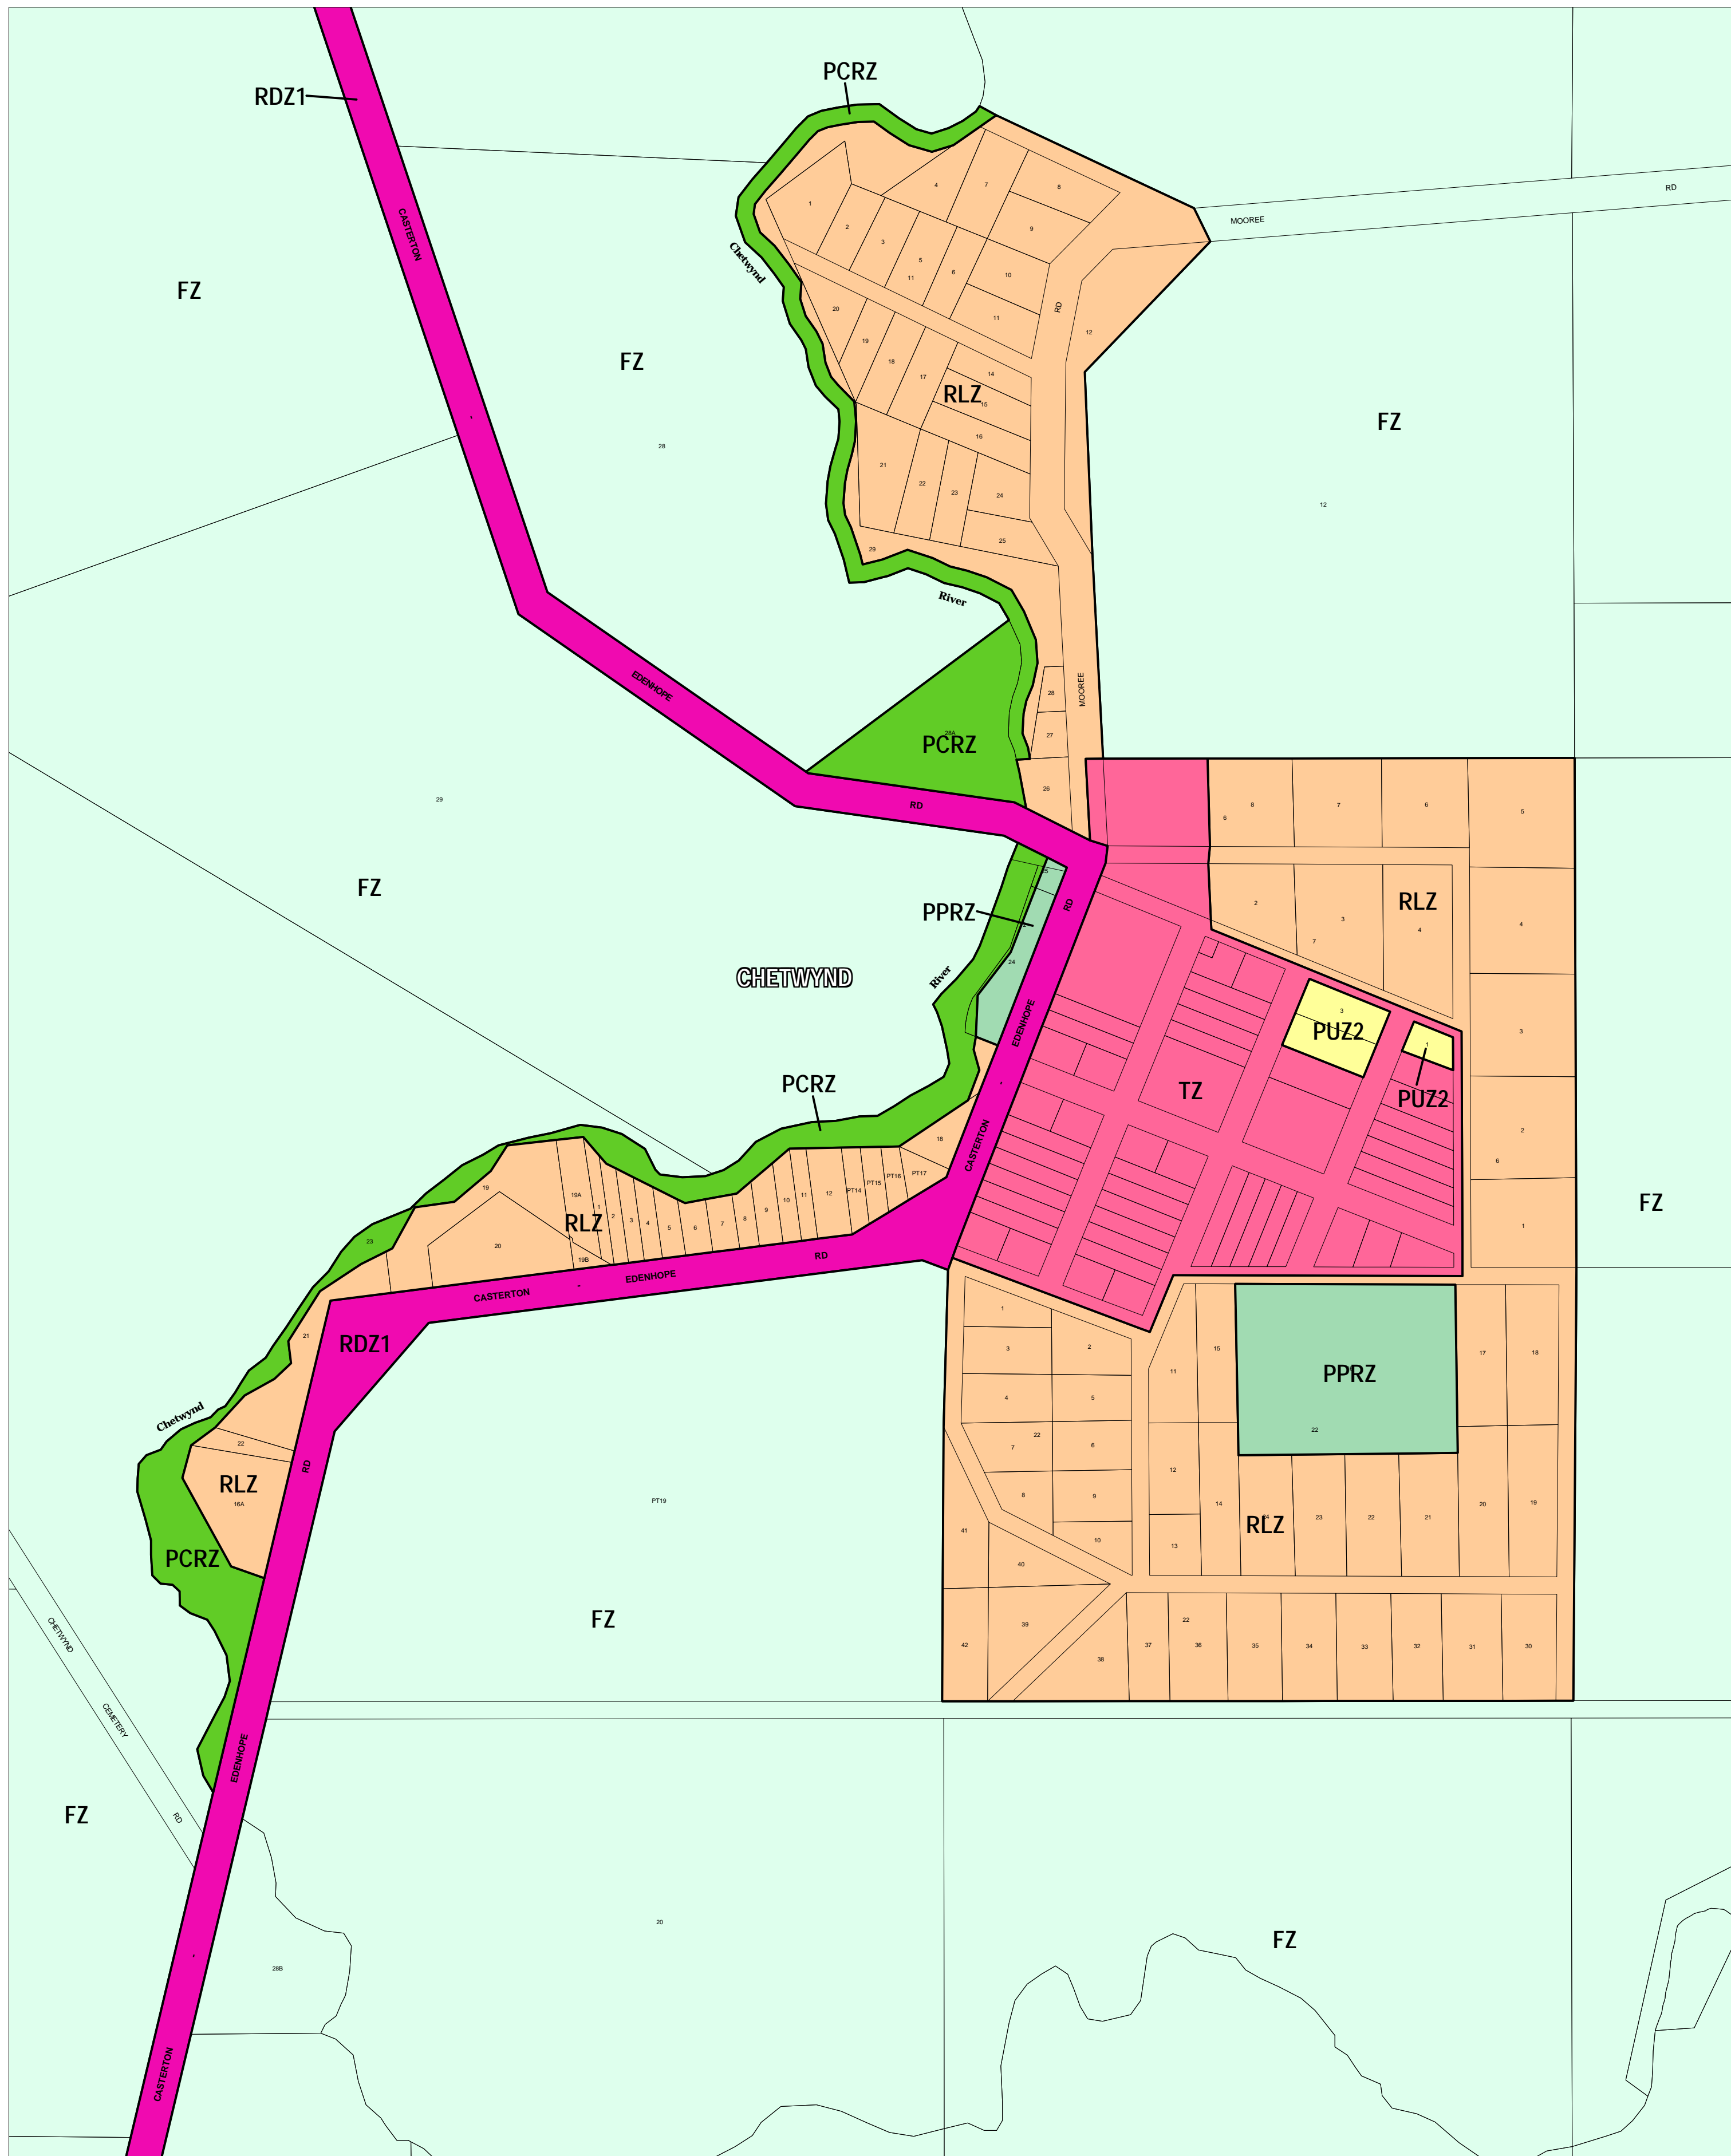

WEST WIMMERA PLANNING SCHEME - LOCAL PROVISION

Public Land	
	Public Conservation And Resource Zone
	Public Park And Recreation Zone
	Public Use Zone Education
	Road Zone Category 1
Residential	
	Township Zone
Rural	
	Farming Zone
	Rural Living Zone

Printed: 11/9/2006

AMENDMENT C10

ZONES

MAP No 34